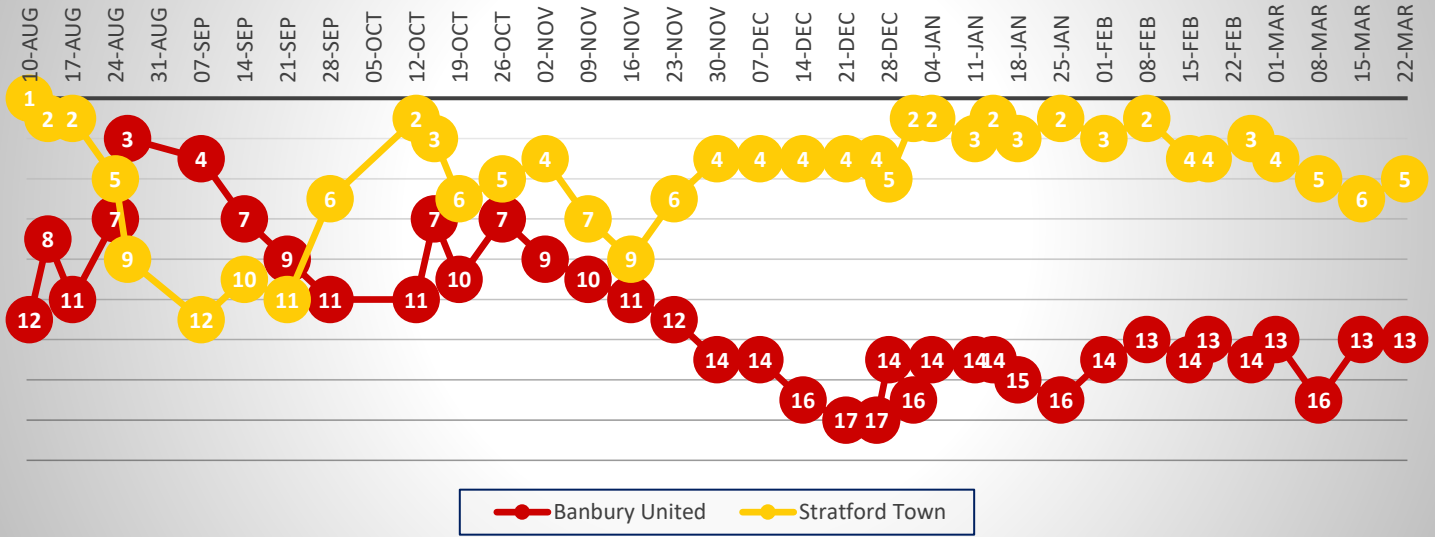

League Position Comparison

Southam Road
Banbury
01295 238000

DISCOUNT BUILDERS MERCHANTS

- Building Materials
- Insulation
- Plastering
- Landscaping
- Sheet Materials
- Roofing
- Drainage
- Timber

MENTION BANBURY UTD
FOR FREE LOCAL DELIVERY

OPEN TO THE TRADE AND PUBLIC