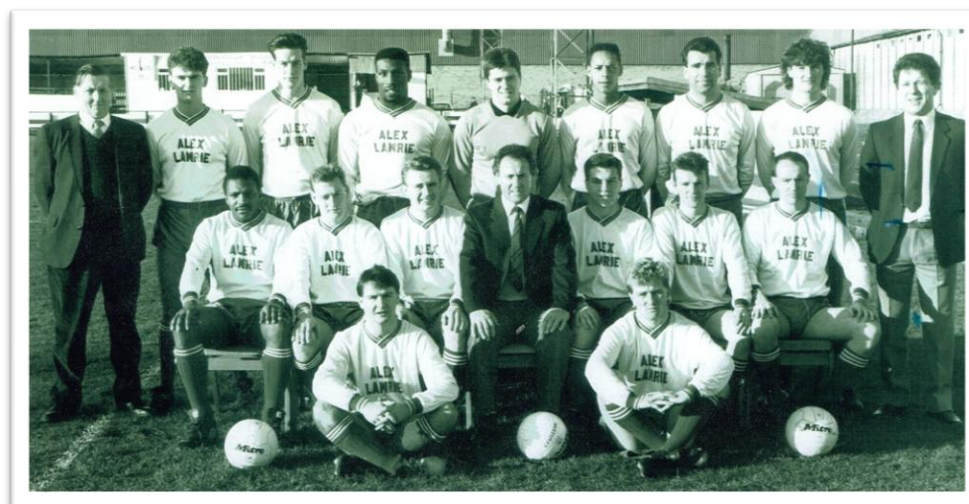

Banbury United 1989/90

Back Row (left to right): Tony Page (Physio), Dave Bristow, Adrian Horne, Donovan Gethfield, Michael Torres, Peter Smith, Les Tonks, Kerry Dewis, Norman Jenkins (Trainer)

Middle Row (left to right): Richard Brade, Ian Mitchell, John Ridding, Colin Holder (Manager), Julian Dark, Wayne McDowell, Tony Rose

Front Row (left to right): David Anderson, Karlton Stratford