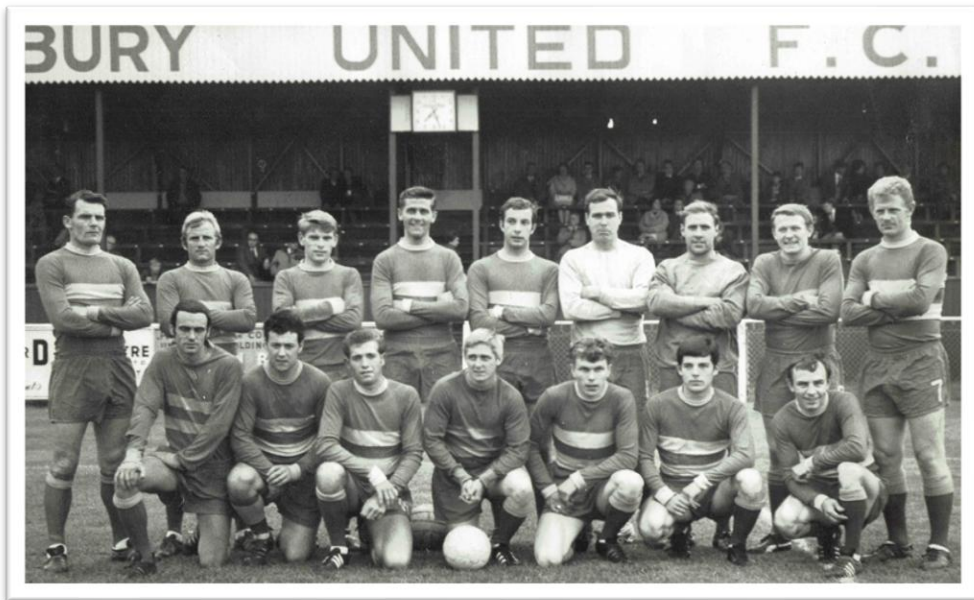

Banbury United 1968/69

Back Row (left to right): Jimmy Knox, Roger Smith, Jim Cassidy, Roger Darvell, Bob Haynes, Tony Lines, Dave McArthur, Pete Svenson, John Linnell

Front Row (left to right): Paddy Page, Colin Holder, George Adams, Richie Ward, Jim Loft, John Warrington, Dave Pollard