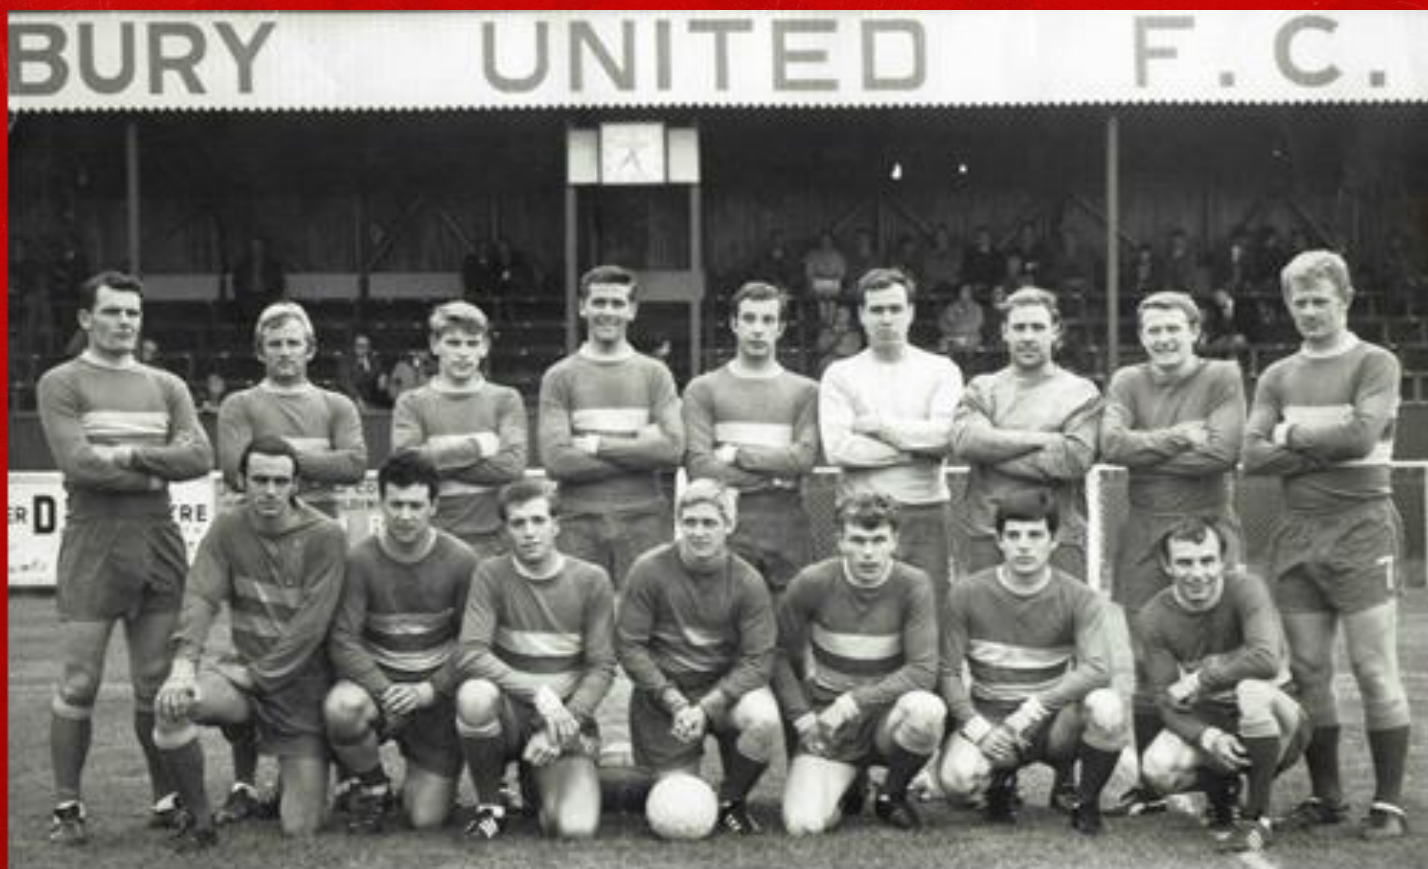

WE ARE UNITED

BANBURY UNITED

OFFICIAL PROGRAMME

BANBURY UNITED V STRATFORD TOWN
SATURDAY, 29TH MARCH 2025 | K.O. 3.00PM
Pitching In Southern League Premier Division Central

PAST PLAYERS CELEBRATION DAY

THE SPENCER STADIUM POWERED BY EGG
Home of the Puritans, your Community-Owned Football Club