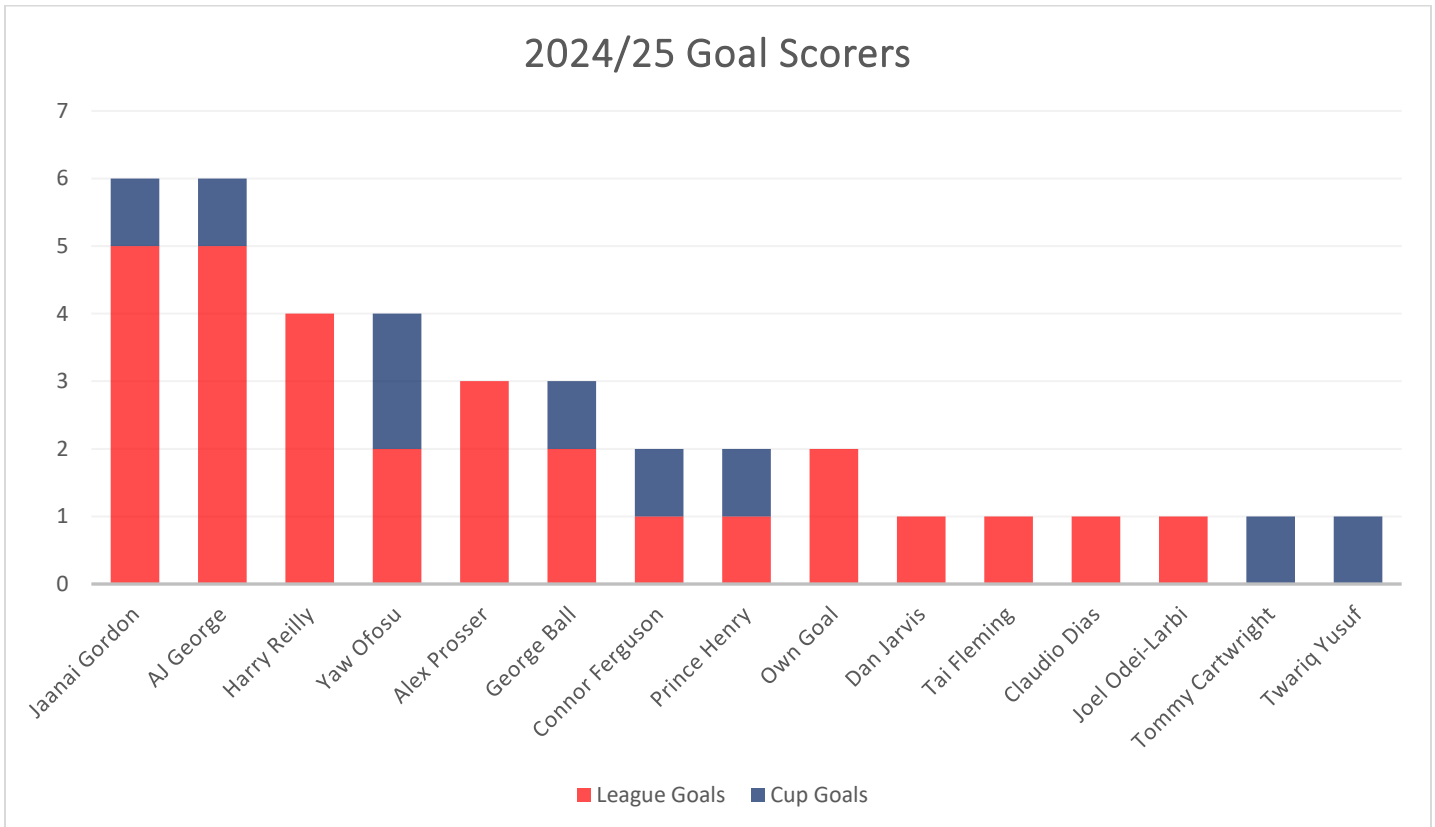

Goal Scorers:

Name	Season 2024/25			Banbury United Career Totals		
	League	Cup	Total	League	Cup	Total
George Ball	2	1	3	2	1	3
Tommy Cartwright		1	1		1	1
Claudio Dias	1		1	7		7
Connor Ferguson	1	1	2	1	1	2
Tai Fleming	1		1	3	1	4
AJ George	5	1	6	5	1	6
Jaanai Gordon	5	1	6	17	6	23
Jack Harding					1	1
Prince Henry	1	1	2	1	1	2
Dan Jarvis	1		1	1		1
Joel Odei-Larbi	1		1	1		1
Yaw Ofosu	2	2	4	2	2	4
Alex Prosser	3		3	3		3
Harry Riley	4		4	5		5
Twariq Yusuf		1	1		1	1
Own Goal	2		2			
Totals	29	9	38