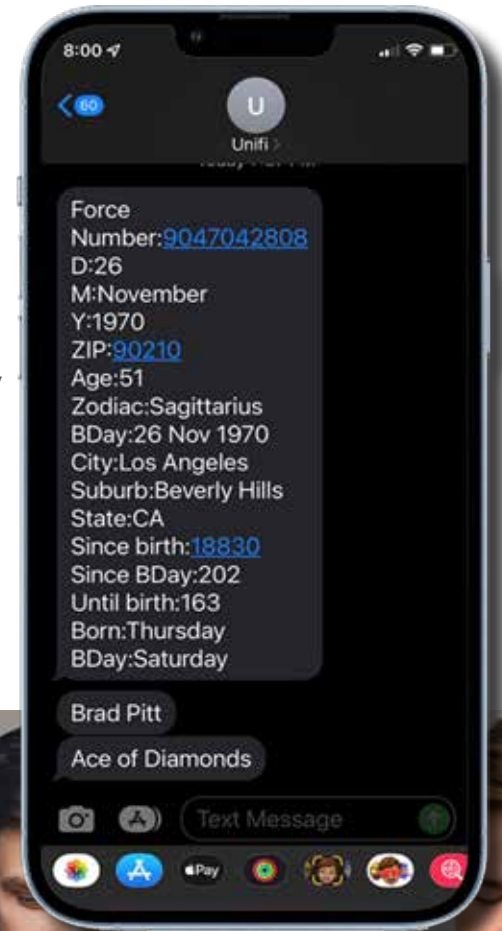

SMS INTEGRATION

Remote Reveals, Real-Time Reactions

SMS Integration transforms your magic by letting you send instant, automatic reveal details to your confederate's phone via text message. Whether they're in the same room or across the world, they'll receive exactly what they need to perform a flawless, perfectly timed reveal—during a live call, video chat, or in person. The moment something happens, they know.

Seamless with Every Device You Use

From Second Sight to PenSense Lite, MultiSense, ColorSense, and Unifi Dice, SMS Integration works with the entire Illuminati Magic lineup. Your confederate receives a custom message instantly when a device is triggered—no manual input required. Example: A spectator drops a card into a wooden box. Your assistant receives a text—"3 of Clubs." Moments later, they reveal it on a FaceTime call... as if reading your spectator's mind.

Compatible Beyond Unifi

SMS Integration also works with trusted third-party tools:

- Promystic
- Spotted Dice
- InSight Reader by Hugo Shelley
- Kinetic Dice
- Inject, WikiTest, Cognito
- Magician's Calculator