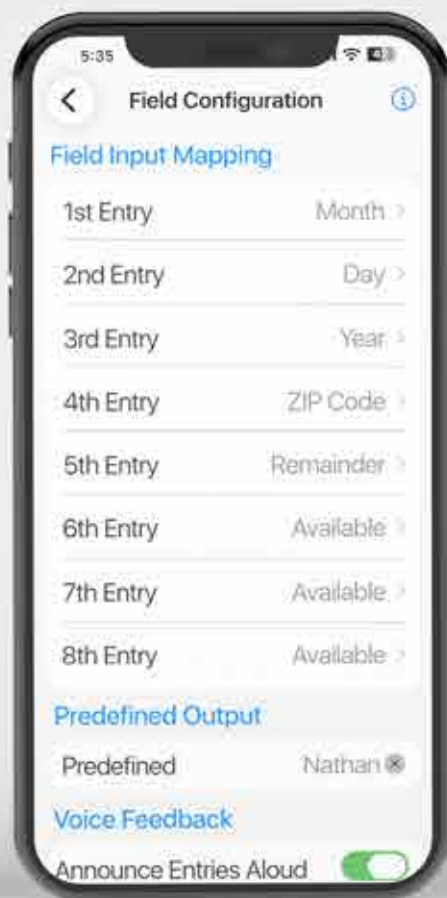

ENDLESS FIELD OPTIONS

The Magician's Calculator offers customizable fields like day, month, year, PINs, ZIP codes, phone numbers, age, lotto numbers, serial numbers, and even card positions or suits. A built-in ZIP code database allows for location-specific predictions. Easily adapt inputs to suit any routine and elevate your impact.