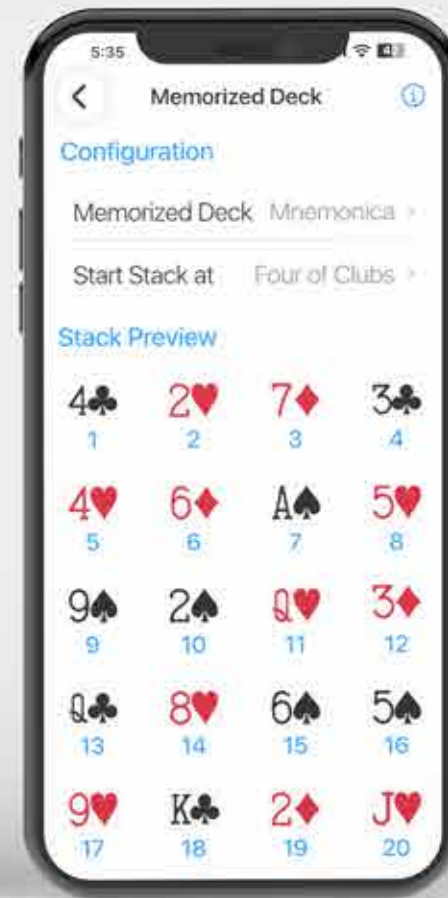

MASTER CARD STACKS

The Magician's Calculator includes stacks like Mnemonica, Si Stebbins, Aronson, CHaSeD, and more. Instantly identify card positions or values and calculate accurate ACAAN instructions. Enter a card suit, value, and position, and let the app provide clear, step-by-step guidance for seamless, confident performances.