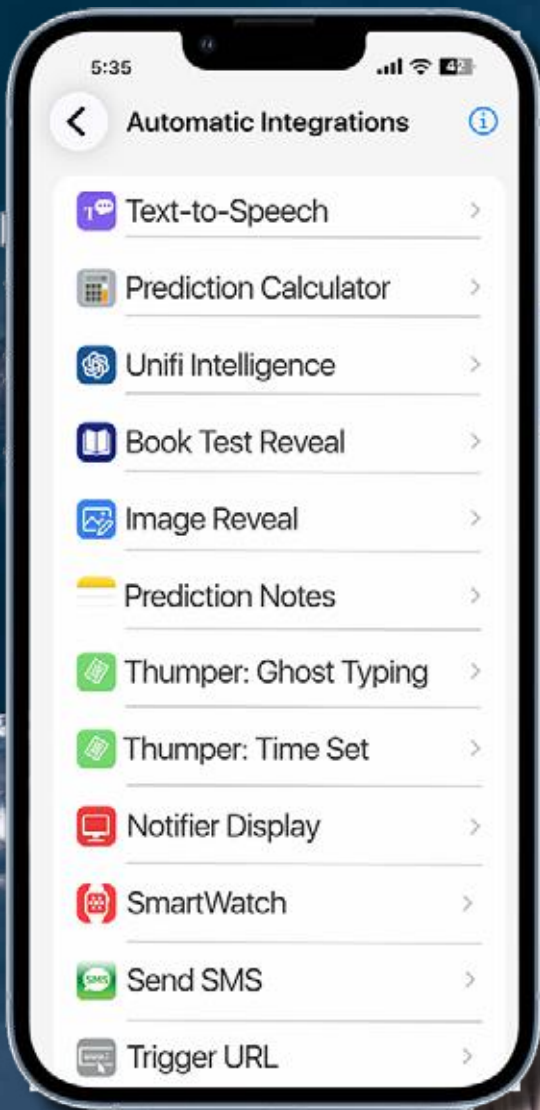

DOWNLOAD NOW

Unifi (iOS)

Unifi (Android)