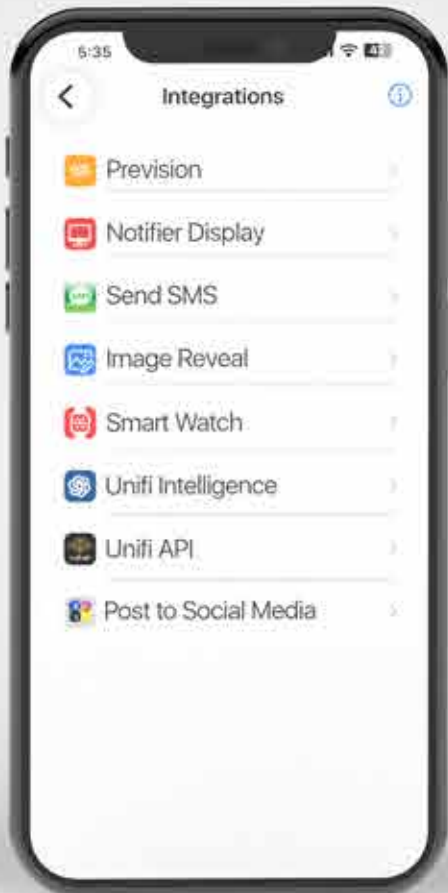

MAGICIAN'S CALCULATOR

INTEGRATIONS

The Magician's Calculator integrates with Pi Revelations, Prevision, time prediction devices, Scribe, Notifier, SMS, social media, and Unifi Intelligence. Instantly send SMS updates to a confederate for remote reveals or post results online. With image processing and Unifi, your performances gain unmatched sophistication and seamless flow.

STANDARD CALCULATOR

The Magician's Calculator looks identical to the built-in iPhone calculator and includes international numeric formatting to support European users. All inputs remain completely hidden until a profile is activated, and you can secretly view the information directly on the iPhone screen—without arousing any suspicion.

APPLE WATCH MAGIC

The Magician's Calculator syncs seamlessly with Apple Watch, giving instant access to your full pre-show history. Choose which details to view—like name, number, or star sign—and control the display order. The app calculates data such as birthday, zodiac, age, and location, delivering real-time insights for unforgettable performances.

REAL-TIME NOTIFIER PEEK

The Magician's Calculator includes powerful peek options—most notably its patented Notifier integration. This real-time link sends data straight to your Notifier device, giving you discreet insights when it matters most. Choose which details appear and in what order to keep every performance seamless, personal, and polished.