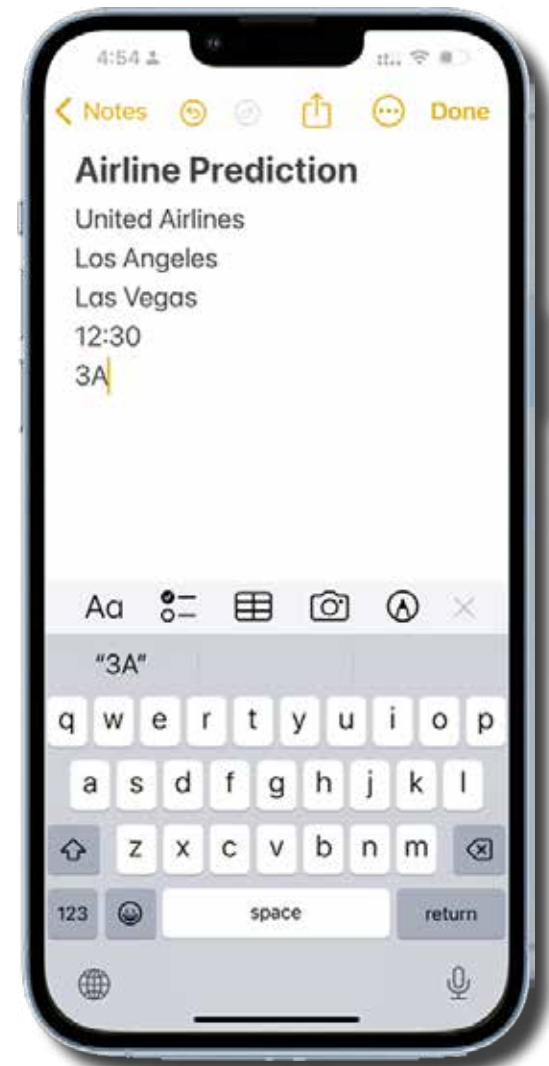

Instant Input. Invisible Delivery.

The moment your spectator types a word, number, or phrase, their input is transmitted instantly to your preferred output—whether it’s a discreet Audio Peek in your earpiece, a visual cue on the Notifier, or a silent signal to The Thumper. You can even configure backups, so the text routes simultaneously to your Apple Watch, Unifi app, or Magician’s Calculator. Timing is everything—and this system delivers with absolute precision.

Print It. Predict It. Perform It.

Impression Note pairs effortlessly with the full Unifi ecosystem. Route text directly to Scribe for thermal printing of tickets, receipts, or predictions. Push it into Prevision for cinematic video reveals, or trigger custom responses via SMS, Push Notifications, or even in-show teleprompts. For example: a spectator types “Flight to Paris, seat 4C.” Seconds later, a matching printed boarding pass appears from your pocket. It’s bold, clean, and impossible—just the way modern magic should feel.