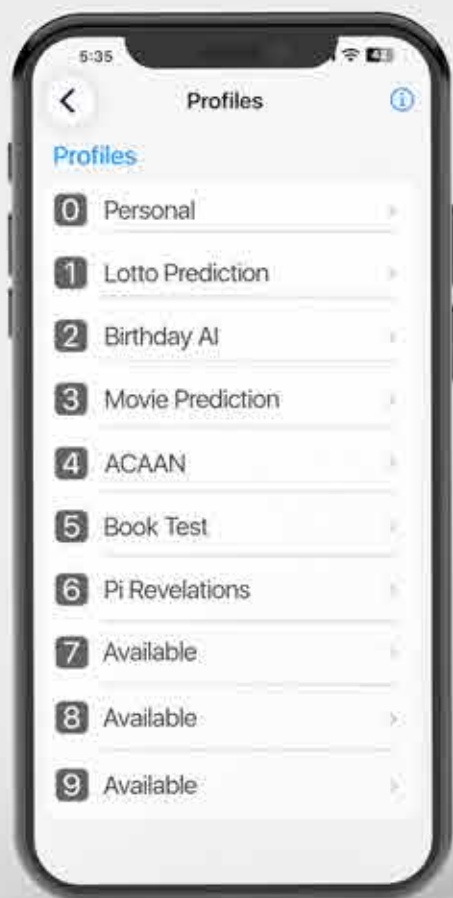

PROFILE PRECISION

The Magician's Calculator supports up to ten customizable profiles, each tailored for unique effects like personal predictions or lottery reveals. Performers can configure fields like birthdays, ZIP codes, and PINs while selecting the information they wish to peek at or reveal. This offers unparalleled versatility for any routine