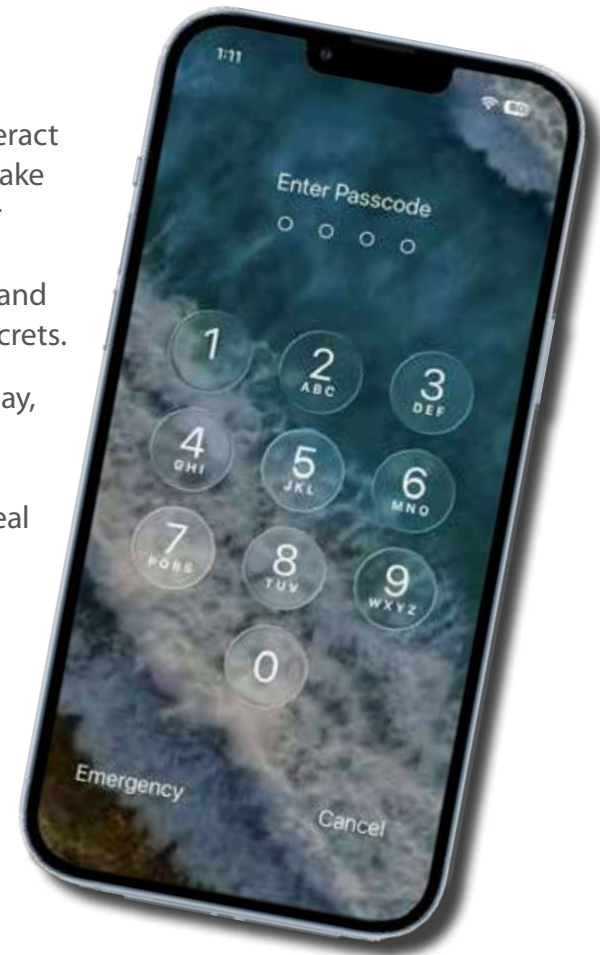

What You Can Capture

- 🔮 Spectator's real PIN (often entered instinctively)
- 🔮 Magician's custom PIN (for dual reality)
- 🔮 Birthdate (DDMM,MMDD,DDMMYY, MMDDYY formats)
- 🔮 Zip or Post Code (built-in offline regional database)
- 🔮 Page/line numbers for book tests
- 🔮 Freeform entries (initials, codes, digits, etc.)

Output Options

Clipboard, text-to-speech, Apple Watch, Thumper, or connected apps like The Stranger, Inject, Nexus, Flitch, Prevision. Need to go further? Push data to SMS, webhooks, or offline APIs using Unifi's custom endpoint engine.

All of this happens the moment the spectator finishes typing—no interaction needed from you.

Why It Works

Spectators are conditioned to interact with their phones a certain way. Fake Lock Screen mirrors that behavior so convincingly, they never think twice. They unlock your phone—and unknowingly unlock their own secrets.

Whether you're revealing a birthday, postcode, or PIN, the method disappears inside the moment—giving you raw information and real reactions.

Fake Lock Screen

They think they're unlocking your phone. You're unlocking their mind.

Credit: David Penn, Andrew Gill.