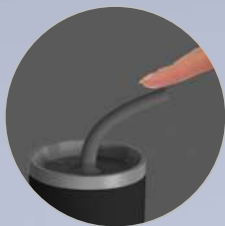

Flexible silicone Straw

2 IN 1
HOT & COLD

**MOLDED
STRAW
COVER**

**DETACHABLE
DOUBLE WALLED
TRAVEL MUG**