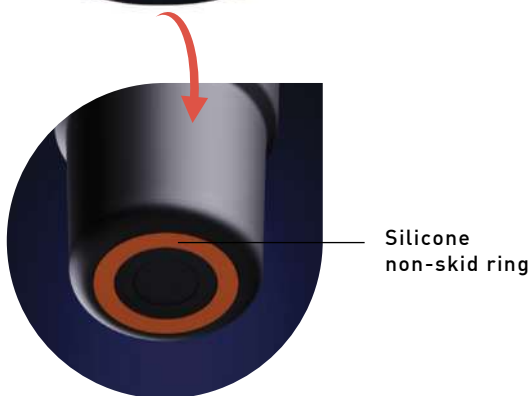

Min. Quantity : 48 units

As Low as - USD - \$37.32 (C) CAD - \$43.22 (C)

USD - \$27.68 (C) CAD - \$32.06 (C)

USD - \$26.71 (C) CAD - \$30.93 (C)

PATENT PENDING

NEW!

ASOBU® EXPLORER

SEE THROUGH TRAVEL MUG WITH HANDLE
& DETACHABLE INSULATED TUMBLER