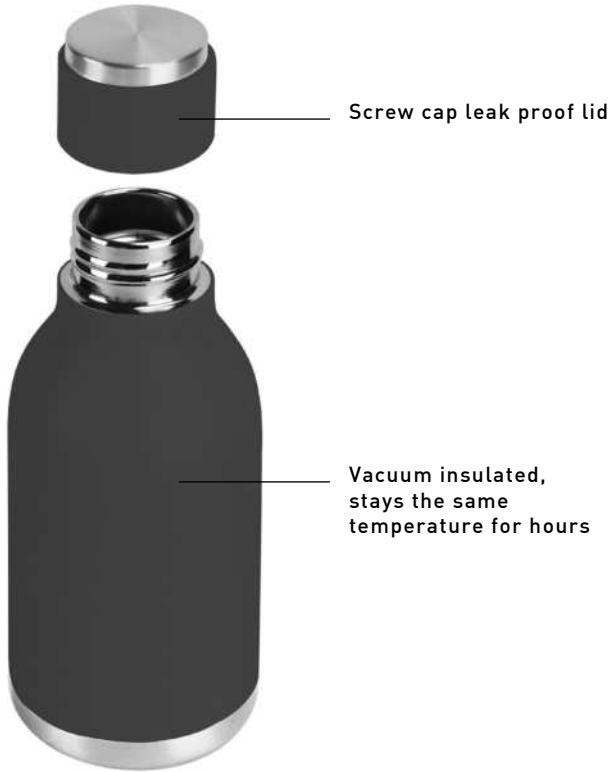

**Holiday Tube
(While supplies last)**

Colour options :

PATENT PENDING

Tone On Tone Etch

ASOBU™ URBAN

INSULATED WATER BOTTLE

Item No: SBV24 - 16 oz / 460 ml

Price Includes: