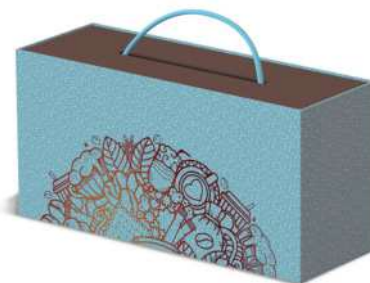

LA021 COOLER: 1.5" H X 3" W,

GLASS: 0.5" H X 2" W

BOX - 2.5" H X 8" W

Price Includes:

2 ASOBU® LA021 with glasses

1 Magnetic Gift Box

1 color imprint (same logo on all items)

Colour options :