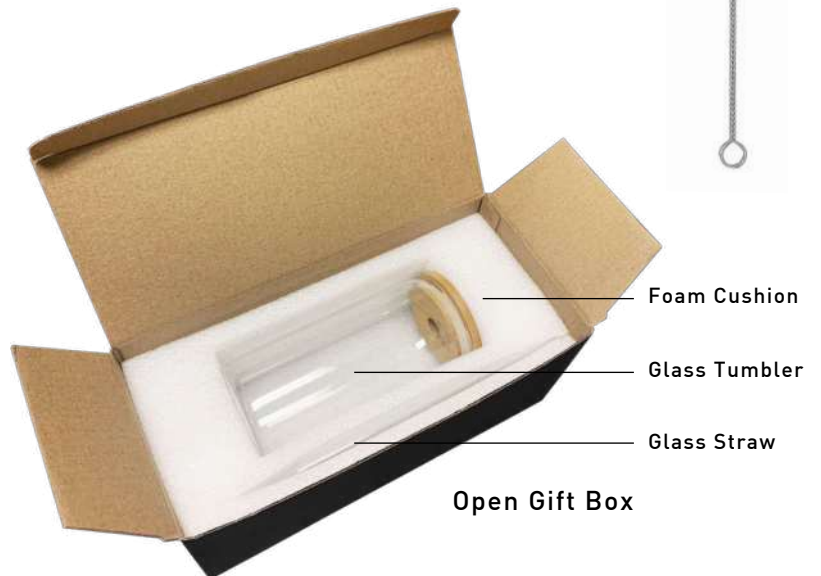

Imprint Area - 3"H X 2.75"W

Wraparound - 8"W

Features :

- Natural bamboo lid
- Glass straw
- Wide mouthed for easy cleaning

Comes with a straw cleaner

Closed Gift Box

Open Gift Box

ASOBU® RECYCLED