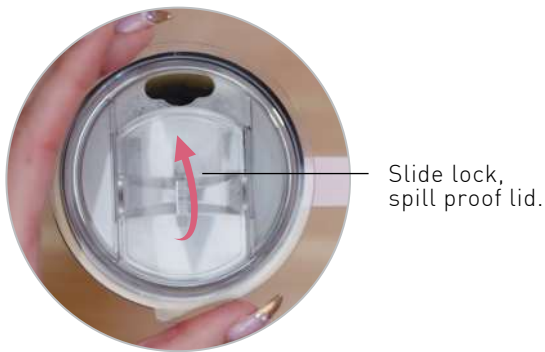

ASOBU® TOWER MUG

VACUUM INSULATED COFFEE MUG

Item No: SM90 - 20 oz / 600 ml

Price Includes:

- 1 Asobu® Tower Mug
- 1 Colour Imprint
- 1 Gift Box

Imprint Area - 3" H X 3" W

Wraparound - 8" W

Features :

- Ergonomic handle
- Vacuum Insulated keeps beverage hot for hours
- Easy access sliding lid
- Fits in all standard vehicle cupholders

Decoration Options :

- Printing
- Laser Etch
- Personalization
- Custom Pewter Crest