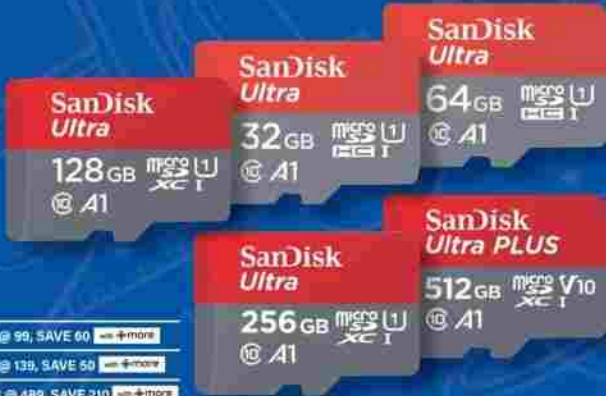

Space for all your success.

SanDisk

Ultra microSDXC, 128GB

359
128GB

- Ultra Micro SDHC, 32GB 10142231 @ 99, SAVE 60 [with +more](#)
- Ultra microSDXC, 64GB 10290523 @ 139, SAVE 50 [with +more](#)
- Ultra microSDXC, 256GB 10290474 @ 489, SAVE 210 [with +more](#)
- Ultra microSDXC, 512GB 10290533 @ 999, SAVE 300 [with +more](#)

SanDisk

Extreme Portable SSD 1TB

2599
1799^{1TB}
SAVE 800
[with +more](#)