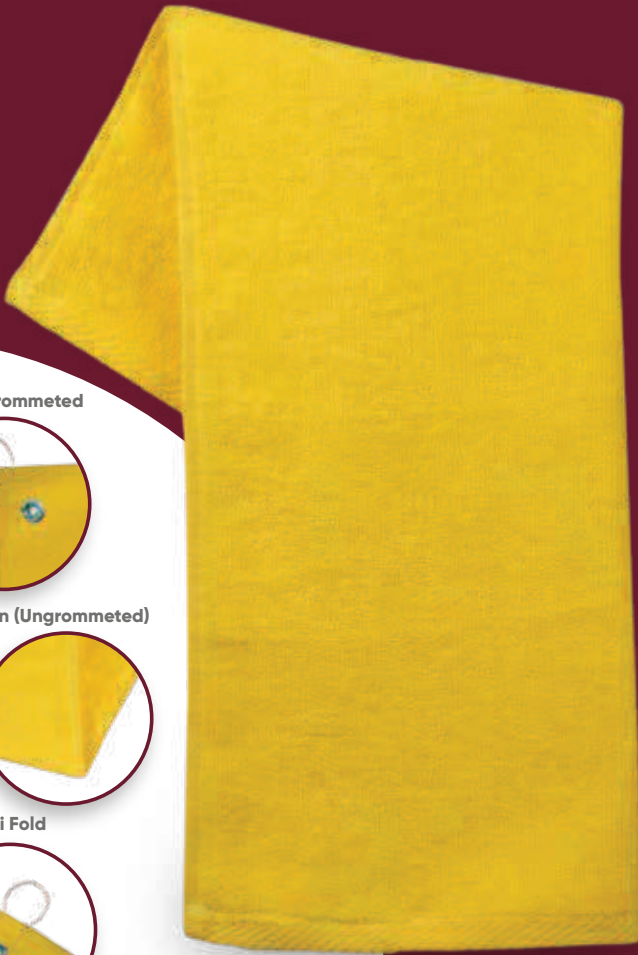

T200

Golf Towel Hemmed Ends

Description:

100% cotton one side velour with terry on another side. Fancy border hem. 2.5 lbs. per dozen approx. Plain (ungrommated) corner grommated and hooks. tri fold grommated and hooks

Additional information:

Size	Imprint
16" x 25"	12" x 14"

Available Colors:

T300

Deluxe Golf Towel Hemmed Ends

Description:

100% cotton one side velour with terry on other side. Fancy border hem. 3.5 lbs. per dozen approx. Plain (ungrommated). Corner grommated and hooks. Tri-fold Grommated and hooks.

Additional information:

Size	Imprint
16" x 25"	12" x 14"

Available Colors: