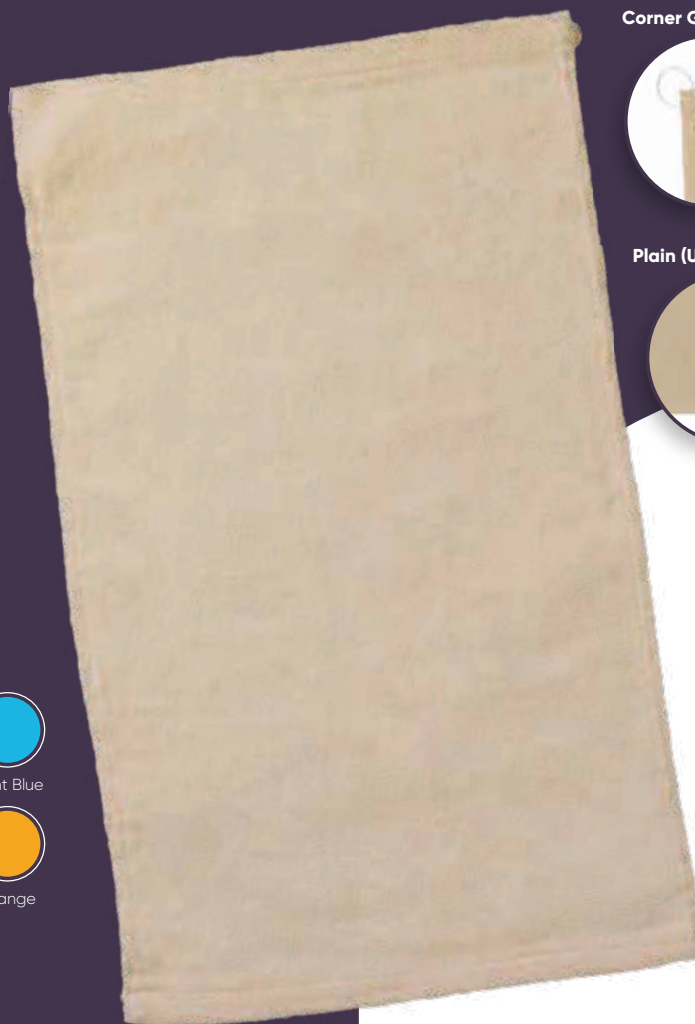

Corner Grommated