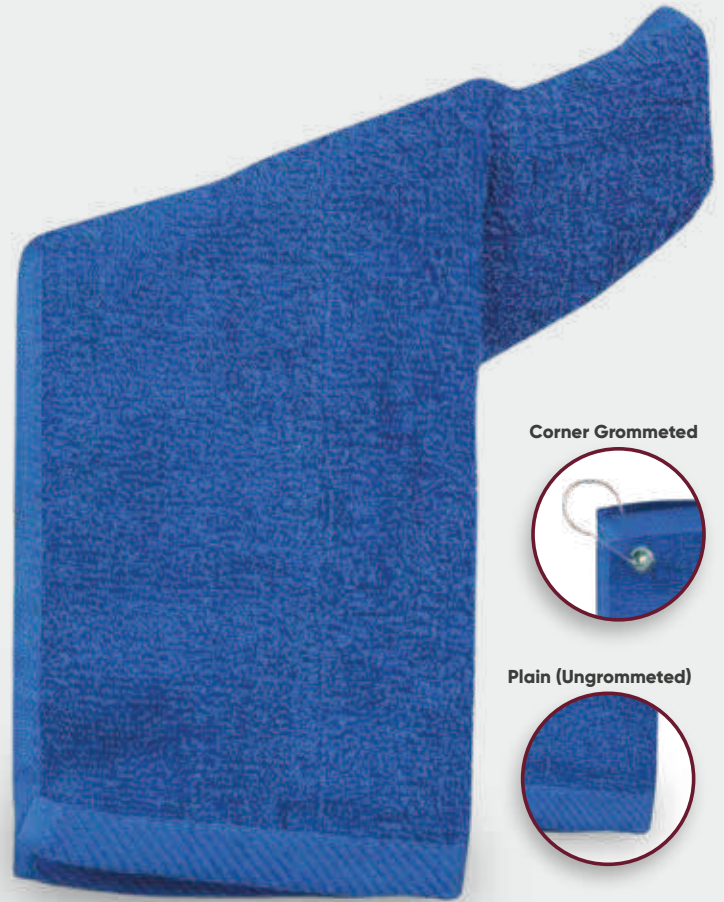

TOWEL

T18

Budget Rally Fingertip Towels

Description:

100% Cotton terry on both sides. Hemmed ends 1.3 lbs per dozen approx. Plain (ungrommated), Corner Grommated and hooks

Additional information:

Size	Imprint
11" x 18"	8" x 12"

Available Colors:

Corner Grommated

Plain (Ungrommated)