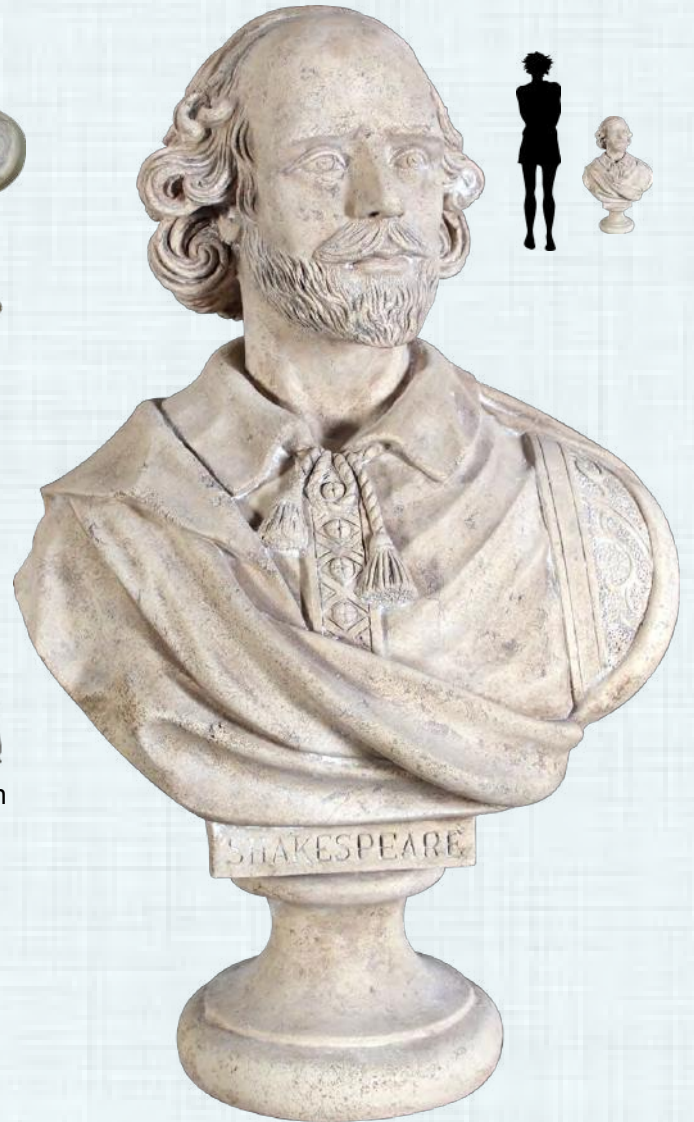

HEADS & BUSTS

BUSTS

WILLIAM SHAKESPEARE BUST

090027RS

William Shakespear Bust
Roman Stone Finish
L 49 x W 32 x H 79cm - 11.2kg

Available with
Pedestal

MARS BUST

160272RS

Mars Bust
Roman Stone Finish
L 62 x W 38 x H 85cm - 11.8kg

Our Roman Stone Catalogue showcases a collection of Large 3D statues