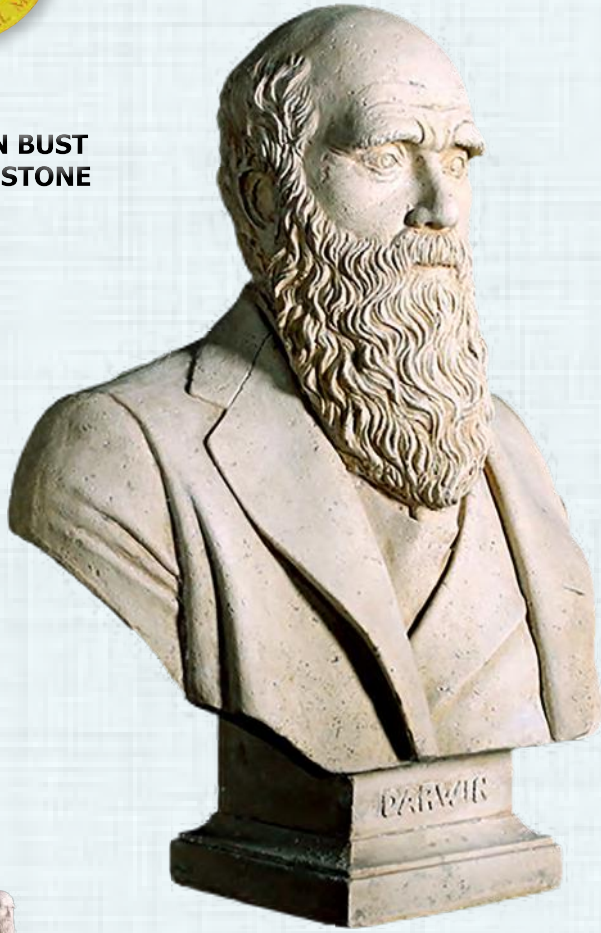

HEADS & BUSTS

BUSTS

**DARWIN BUST
ROMAN STONE**

also Available in Bronze

130080RS
Darwin Bust
Roman Stone Finish
L 53 x W 31 x H 69cm - 9kg

**DARWIN BUST
BRONZE**

130080RS
Darwin Bust
Bronze Finish
L 53 x W 31 x H 69cm - 9kg