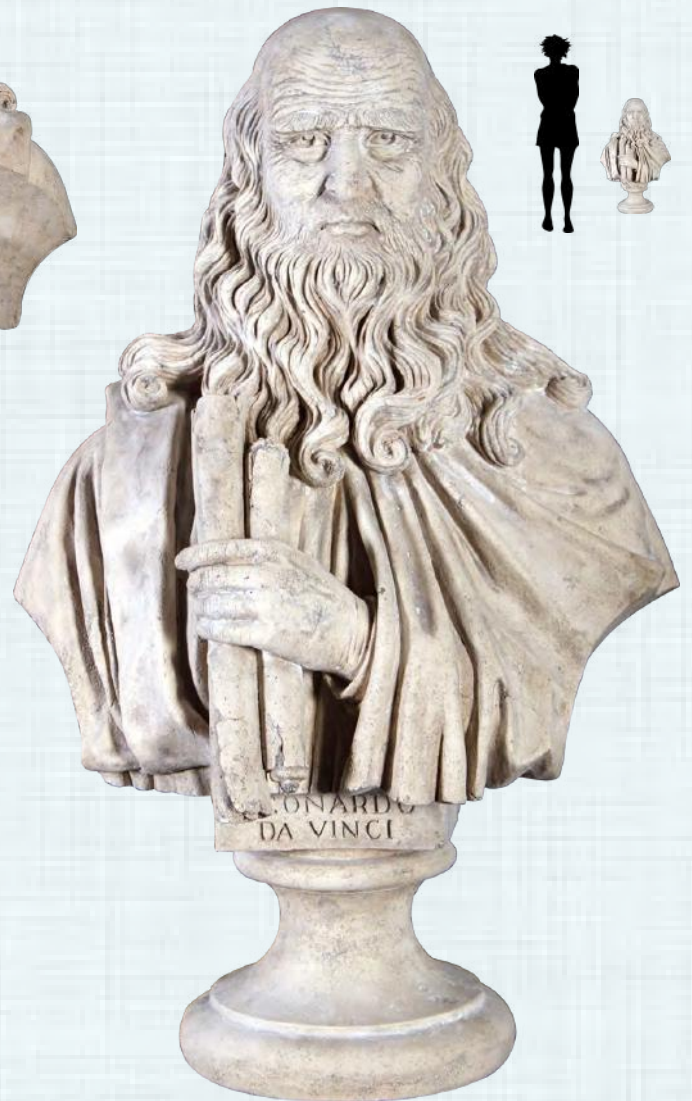

HEADS & BUSTS

BUSTS

LEONARDO DA VINCI BUST

090017RS

Leonardo Da Vinci Bust
Roman Stone Finish
L 50 x W 34 x H 78cm - 13kg

Rear View

DAVIDS HEAD ON BASE

030602RS

Davids Head on Base
 Roman Stone
 L 39 x W 25 x H 74cm - 4.7kg

Our Roman Stone Catalogue showcases a collection of Large 3D statues

HEADS & BUSTS

BUSTS

SHEIK BUST

090087RS

Sheik Bust

Roman Stone Finish

L 51 x W 31 x H 86cm - 12.8kg

Side View

Our Roman Stone Catalogue showcases a collection of Large 3D statues

HEADS & BUSTS

BUSTS

WILLIAM SHAKESPEARE BUST

090027RS

William Shakespear Bust
Roman Stone Finish
L 49 x W 32 x H 79cm - 11.2kg