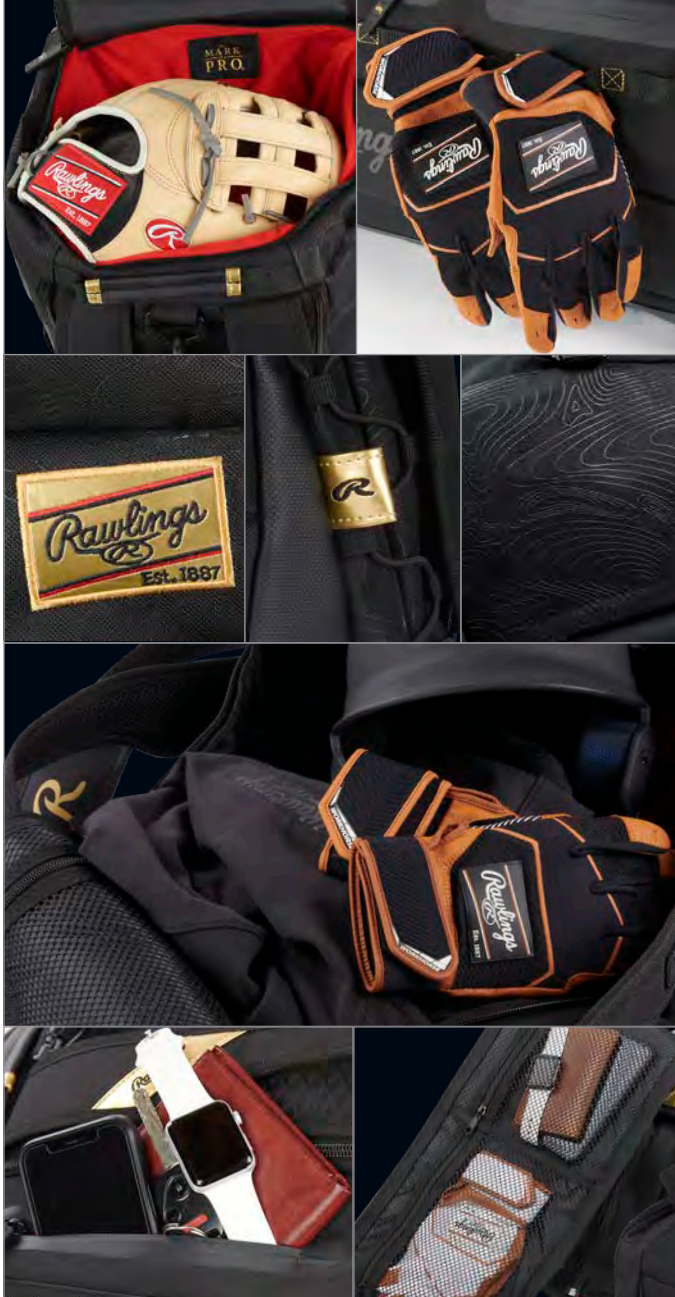

GOLD COLLECTION™ DUFFEL

GCDUF | 26.9"L X 13.4"W X 13.0"H

- The Mark of a Pro® glove storage compartment
- Two (2) bat storage locations
- External batting glove storage
- Gold Glove™ accents and materials
- Heart of the Hide® Speed Shell material
- Two (2) team decoration locations (glove and shoe panel)
- Two (2) felt lined accessories pockets
- Internal main compartment mesh pockets
- Exterior end cap shoe storage
- Capable of holding catchers set
- Neoprene backing for added comfort
- YKK® zippers & fence hook
- Topographic screen and pattern locations
- Available in Black only