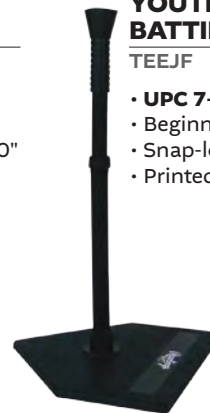

- **UPC 7-45492-99895-3**
- Heavy-duty rubber base
- Quick height adjustment 24" to 46"
- Dual telescoping design
- Printed retail display box

PRO MODEL BATTING TEE
PROTEE

- **UPC 7-45492-99113-8**
- Heavy-duty rubber base
- Quick height adjustment 26" to 40"
- Printed retail display box