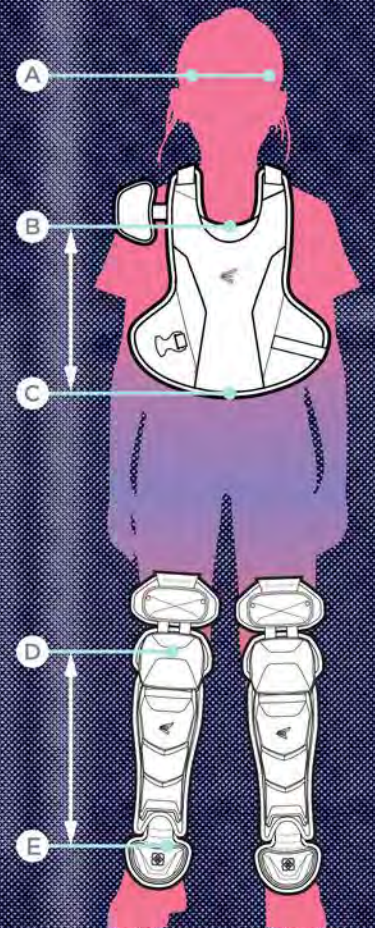

MY VERY FIRST™ SIZE CHART

HELMET:

If the hat size is not known, using a tape measure, start one inch above the eyebrows and measure around the widest part of the head.

Helmet size	Hat Size	Circumference (A in diagram)
Youth XS	6 1/8 - 7	19 3/8" - 22"

CHEST PROTECTOR:

For best fit, measure from the bottom of the throat/collarbone down to just past the naval area.

Size	Torso Length (B-C in diagram)
Youth XS	12.5"

FOR LEG GUARD FIT:

For best fit, measure from the center of the knee to the top of foot.

Size	Lower Leg (D-E in diagram)
Youth XS	11.5"