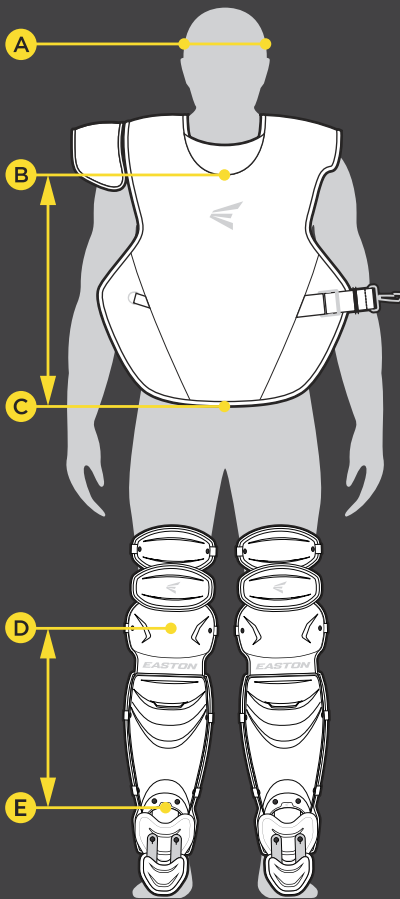

FITTING INSTRUCTIONS

1 HELMET

If the hat size is not known, using a tape measure, start one inch above the eyebrows and measure around the widest part of the head.

A MEASURE AROUND THE WIDEST PART OF THE HEAD

2 CHEST PROTECTOR

For best fit, measure from the bottom of the throat/collarbone down to just past the naval area.

B THROAT/COLLARBONE
C NAVAL AREA

3 LEG GUARDS

For best fit, measure from center of the knee to the top of foot.

D CENTER OF KNEE CAP
E TOP OF FOOT (ANKLE/SHIN JOINT AREA)

MATCH MEASUREMENTS WITH THE CLOSEST SIZE IN CHART

1 HELMETS

ELITE X™ & GAMETIME™

HELMET SIZE	HAT SIZE	CIRCUMFERENCE A
LARGE	7½ - 7½	22¾" - 23½"
SMALL	6½ - 7½	20½" - 22¾"

BLACK MAGIC™ 3.0

HELMET SIZE	HAT SIZE	CIRCUMFERENCE A
YOUTH LARGE	6½ - 7	19¾" - 22"