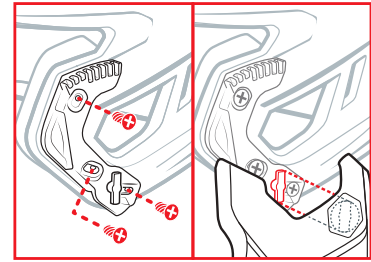

DESIGN

Patented 2-piece adapter/flap combination offers player specific coverage leading to enhanced visibility at the plate. Adjust quickly on the fly through multiple position settings for visibility preference. Easy to install and remove.