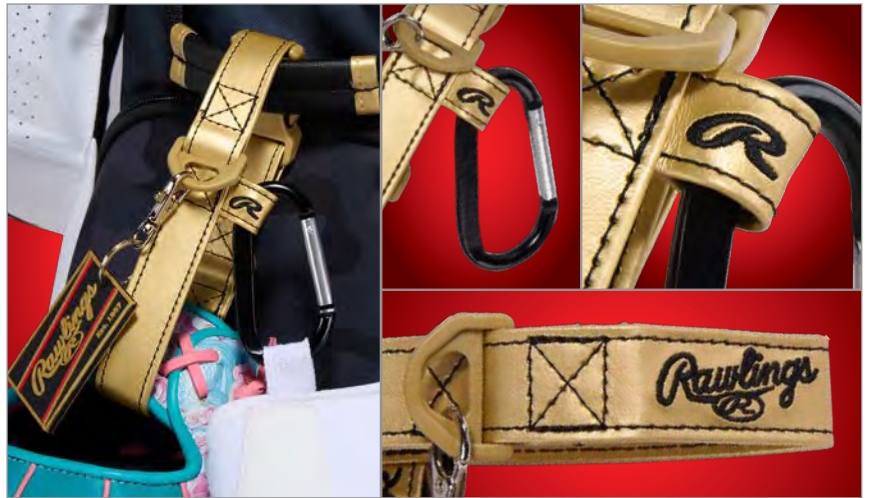

NEW

RAWLINGS™ GLOVE & BATTERS PROTECTION ACCESSORY CLIP

GLVCLIP

14" L X 1" W

- Multiple hanging accessories to attach and show off fielder's glove and batters' protection items to the outside of bag.
  - Clip (1)
  - Carabiner (1)
  - Hanging Loops (3)
- Glove materials, TPU Rawlings® Patch & accents
- High end buckle and clips