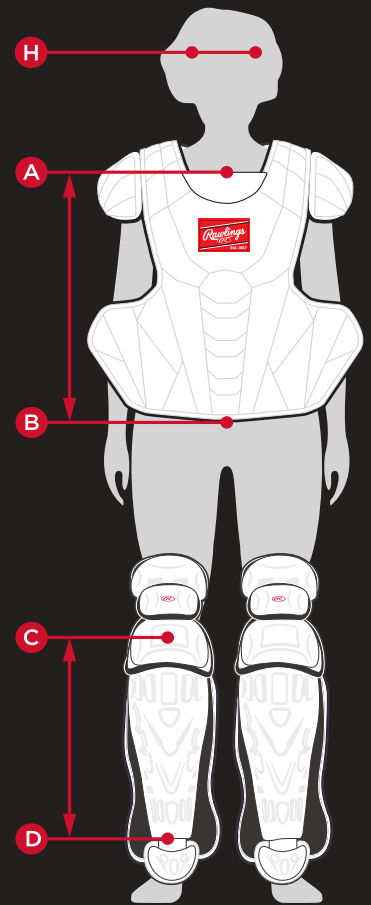

FITTING INSTRUCTIONS

1 HELMET

If the hat size is not known, using a tape measure, start one inch above the eyebrows and measure around the widest part of the head.

H MEASURE AROUND THE WIDEST PART OF THE HEAD

2 CHEST PROTECTOR

For best fit, measure from the bottom of the throat/collarbone down to just past the naval area.

A THROAT/COLLARBONE

B NAVAL AREA

3 LEG GUARDS

For best fit, measure from center of the knee to the top of foot.

C CENTER OF KNEE CAP

D TOP OF FOOT (ANKLE/SHIN JOINT AREA)

MATCH MEASUREMENTS WITH THE CLOSEST SIZE IN CHART

* No helmet can completely prevent all head injuries or any neck injuries a player might receive while participating in baseball or softball. Severe head or neck injury, including paralysis or death, may occur despite using the helmet.