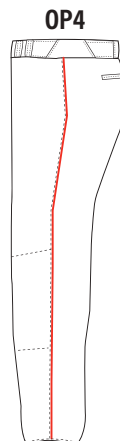

PANT BRAID PLACEMENT

OP4
Piping/Braid down both side seams of pant
 $\frac{1}{8}$ " , $\frac{3}{8}$ " , $\frac{1}{2}$ " , $\frac{3}{4}$ " , 1"