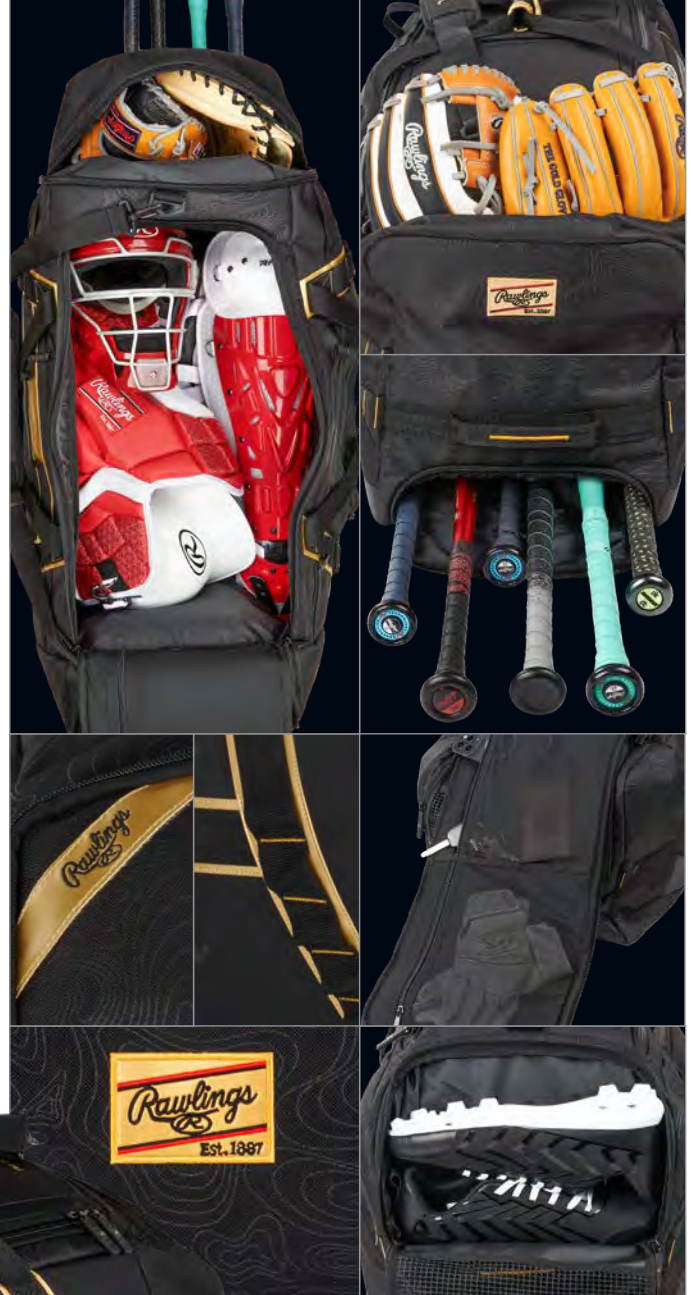

GOLD COLLECTION™ XL DUFFEL

GCDUFXL

37.0"L X 14.0"W X 14.0"H

- Dedicated two (2) glove storage compartment
- Internal bat storage compartment fits up to six (6) bats
- Ventilated internal cleat/turf storage pocket
- Removeable decoration panel (Top panel)
- Five (4) top/side pockets for accessories storage
- XL Main compartment including 2 large mesh pockets for easy access to gear
- Heart of the Hide® Speed Shell material
- Gold Glove™ accents and materials
- Can fit adult sized catchers set AND MORE
- Fully structured and easy to clean PVC bottom material
- Available in black only