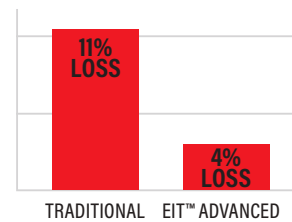

EIT™ ADVANCED
BASEBALLS LAST 15% LONGER
WITH THE SAME GREAT CONSISTENCY
AND MOISTURE PROTECTION

COMPRESSION AFTER 100 IMPACTS

WEIGHT GAIN
AT 80% RELATIVE HUMIDITY

C.O.R. LOSS
AT 80% RELATIVE HUMIDITY

RAWLINGS® IS THE OFFICIAL BASEBALL OF
NCAA® CHAMPIONSHIPS