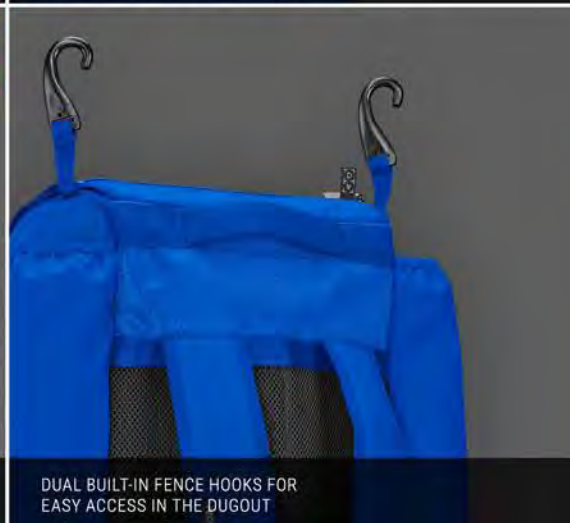

DUAL BUILT-IN FENCE HOOKS FOR
EASY ACCESS IN THE DUGOUT

NEW

FIVE TOOL PHENOM™ BACKPACK

5TPHENOMBP

23½"H X 16½"W X 10½"D

- Large, spacious main compartment to easily store a wide assortment of gear and equipment
- Front clip secures equipment and showcases any size ball glove
- Main compartment hook for top to bottom access to equipment during games and practice
- Four fully lined bat sleeves for maximum bat storage
- Vented shoe compartment for specialized footwear storage
- Velcro shelf to separate and organize gear when needed
- Two removable team decoration locations on the top and front of the bag
- Four additional oversized personal pockets for customizable storage options
- Stretch mesh pocket designated for the player's water bottle
- Long-lasting zipper used on main compartment
- Dual built-in fence hooks for easy access in the dugout
- Multi-padding back panel and adjustable air-mesh straps

TEAM EMBROIDERY
OPTIONS SEE PAGE 219