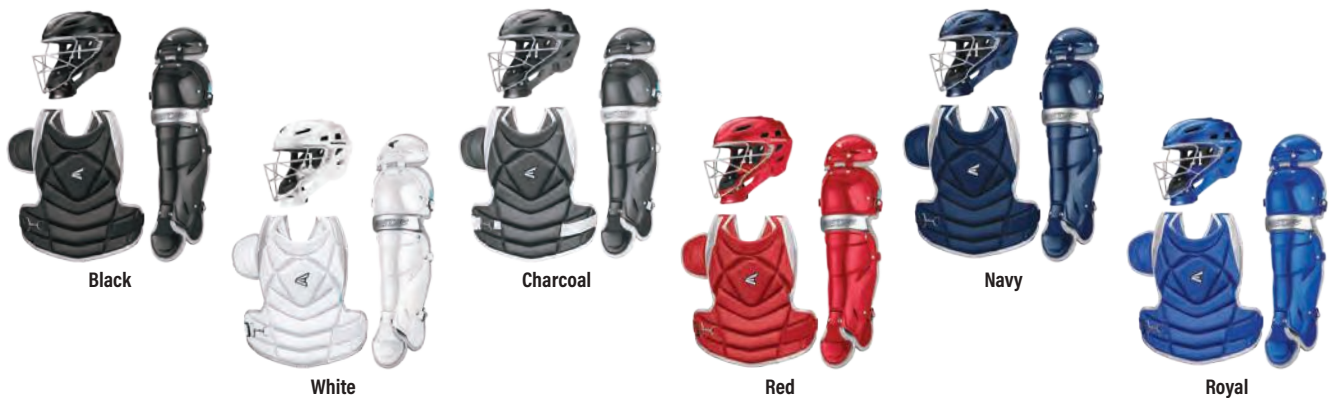

THE FUNDAMENTAL® BY JEN SCHRO BOX SET

- Includes Catcher's Helmet, Chest Protector and Leg Guards
- Packaged in retail box
- Same great geometry as The Very Best™ Box Set
- Designed for the female athlete

JSFUNDKITL LARGE	
Helmet	Large - Hat size 7$\frac{1}{8}$ – 7$\frac{1}{2}$
Chest Protector	17"
Leg Guard	15"

JSFUNDKITM MEDIUM	
Helmet	Small - Hat size 6$\frac{1}{2}$ – 7$\frac{1}{8}$
Chest Protector	16"
Leg Guard	14"

JSFUNDKITS SMALL	
Helmet	Small - Hat size 6$\frac{1}{2}$ – 7$\frac{1}{8}$
Chest Protector	14"
Leg Guard	12"