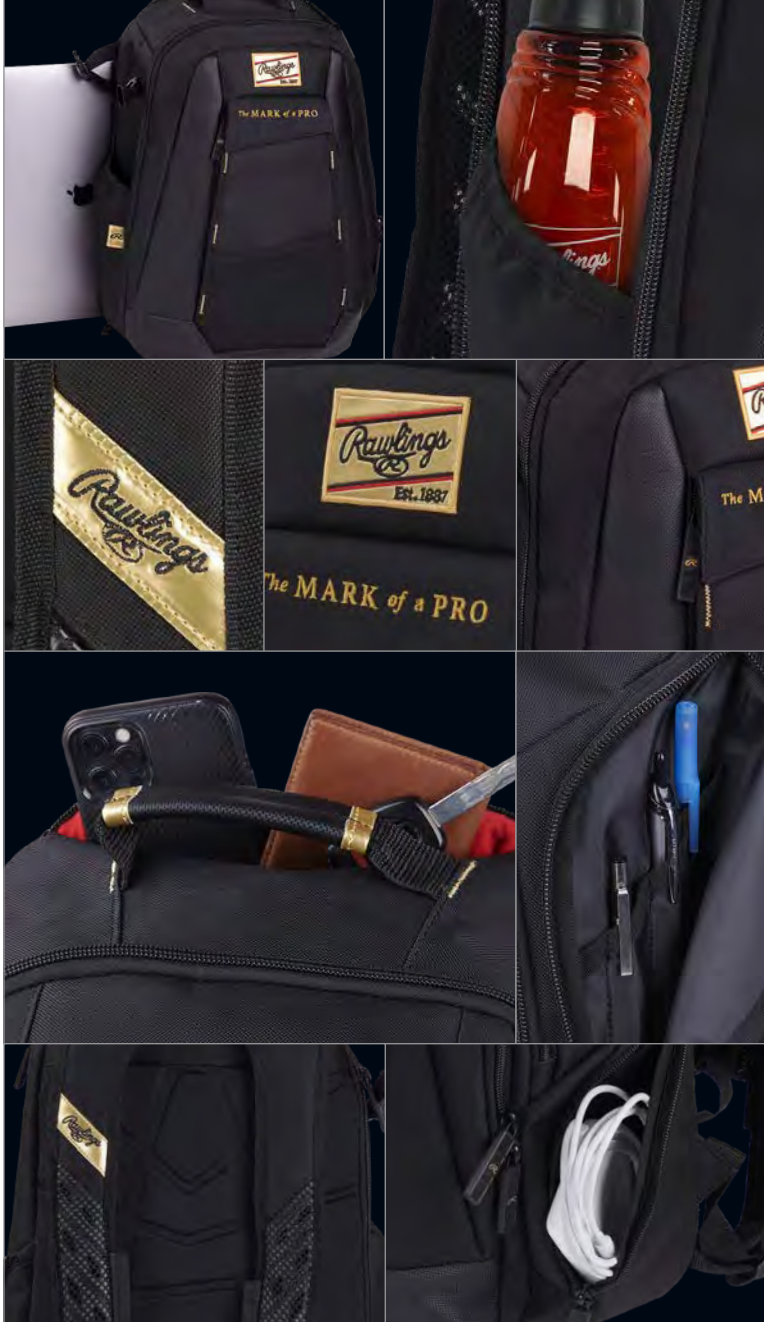

GOLD COLLECTION UTILITY BACKPACK

GCUBKPK

18.7" H X 12.1" W X 8.8" D

- Main compartment for gear storage
- Water bottle and bat storage locations
- Laptop sleeve compartment
- Heart of the Hide® Speed Shell leather
- Molded shoulder straps for comfort
- Gold Glove™ Patch and gold accents
- Fully structured & easy to clean PVC bottom material
- Personal accessories pockets on side and top (3)
- Molded EVA back support setup for comfort and ventilation
- Decoration front panel (1)