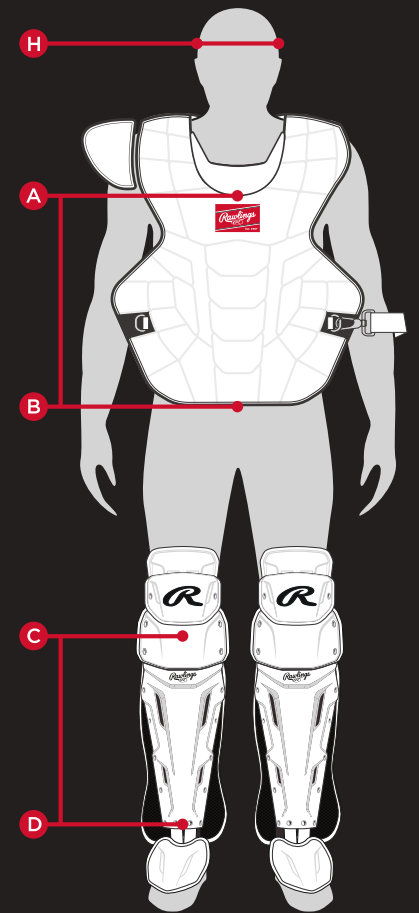

FITTING INSTRUCTIONS

1 HELMET

If the hat size is not known, using a tape measure, start one inch above the eyebrows and measure around the widest part of the head.

H MEASURE AROUND THE WIDEST PART OF THE HEAD

2 CHEST PROTECTOR

For best fit, measure from the bottom of the throat/collarbone down to just past the naval area.

- **A** THROAT/COLLARBONE
- **B** NAVAL AREA

3 LEG GUARDS

For best fit, measure from center of the knee to the top of foot.

- **C** CENTER OF KNEE CAP
- **D** TOP OF FOOT (ANKLE/SHIN JOINT AREA)

MATCH MEASUREMENTS WITH THE CLOSEST SIZE IN CHART

* No helmet can completely prevent all head injuries or any neck injuries a player might receive while participating in baseball or softball. Severe head or neck injury, including paralysis or death, may occur despite using the helmet.