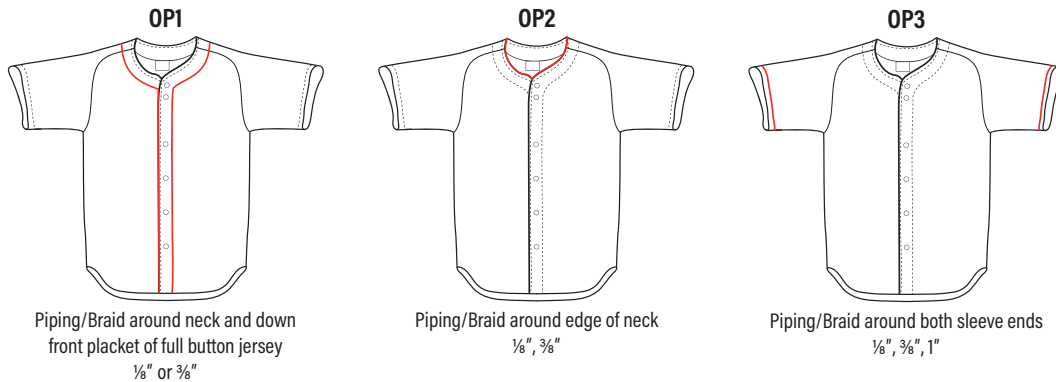

OPI
Piping/Braid around neck and down
front placket of full button jersey
 $\frac{1}{8}$ " or $\frac{3}{8}$ "

OP2
Piping/Braid around edge of neck
 $\frac{1}{8}$ " , $\frac{3}{8}$ "

OP3
Piping/Braid around both sleeve ends
 $\frac{1}{8}$ " , $\frac{3}{8}$ " , 1"

1 ..... Upper Right Chest-7" down from shoulder seam	5B .... Front Center-Background auto-gradient of color chosen
1C ..... Upper Right Chest-Centered above lowest point of collar seam	6 ..... Middle Left-1" below name
2 ..... Upper Center Chest-1½" down from neck trim or between 2nd and 3rd buttons	14P .... ½" Below neck/collar seam
3 ..... Upper Left Chest-7" down from shoulder seam	14 ..... 3" Below neck/collar seam
3C .... Upper Left Chest-Centered above lowest part of collar seam	16 ..... (L/R)-½" Above sleeve seam
4 ..... Middle Right-1" below name	17 ..... (L/R) Center sleeve
5 ..... Front Center-1" below name	30 .... Full Back-6" below collar seam; on jersey-2" down from cowl seam
	30N ... Full Back-8" below collar seam to allow space for name plates