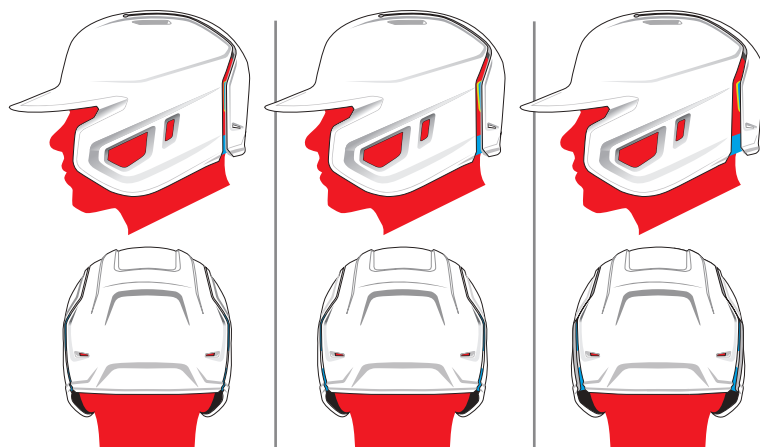

impax

MULTI-DIRECTIONAL FLEX
FOR AN OPTIMIZED, CONNECTED FIT

MACH FIT

MACH® FIT BATTING HELMET

MACHFIT

- **Cosmetic:** Premium 1-tone matte finish
- **Design:** Multi-directional flex for an optimized connected fit. Patented flex locations accommodate 1-piece design.
- **Performance:** Equipped with IMPAX™ foam technology which absorbs/disperses force and able to withstand through multiple impacts
- **Comfort:** Shell expands outward when placed on head. Always in tension to conform to head shape.
- **Fit:** Moisture wicking liner with wrapped jaw pads
- **Jaw Guard/Face Guard:** Compatible with ADJEXT & VIZSBFG
- Patent pending design