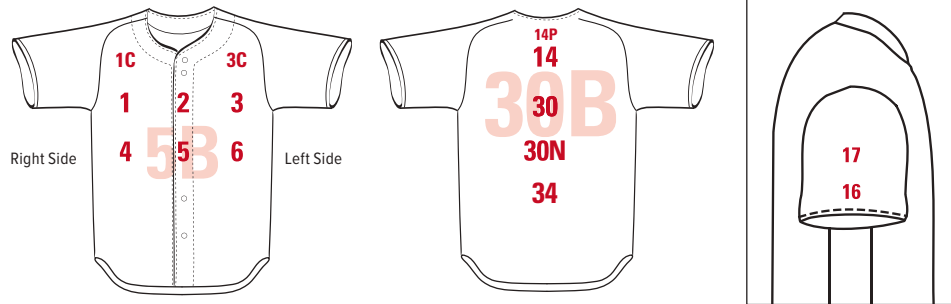

RBJ150 JERSEY SUBLIMATED TWILL AND BRAID DECORATION PLACEMENTS

Watermarks: Choose from 36 similar tints of our standard colors.
Must choose the same color as the body color.