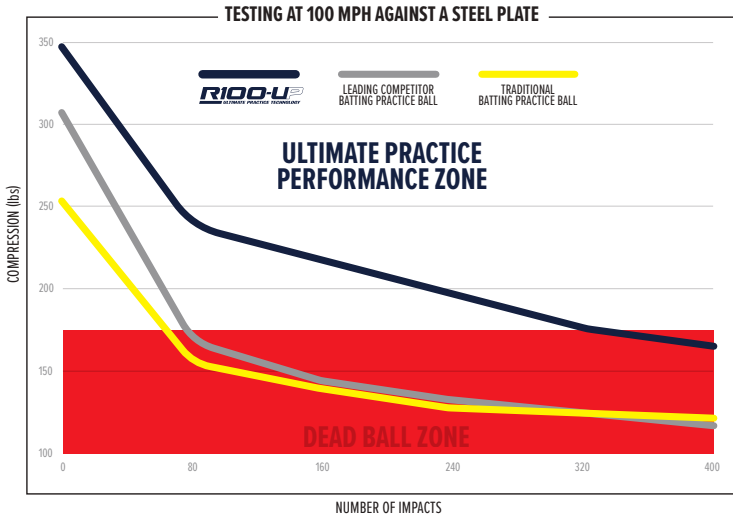

ADDED LIFESPAN

3X more durable than a traditional baseball.

WEATHER RESISTANT

Molded cover minimizes weight gain due to moisture.

EASIER TO CLEAN

Hard non-porous surface makes it much easier to clean than a traditional sewn baseball