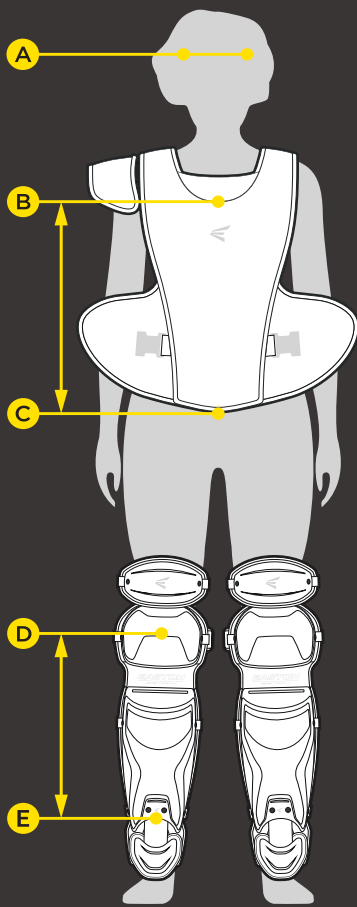

FITTING INSTRUCTIONS

1 HELMET

If the hat size is not known, using a tape measure, start one inch above the eyebrows and measure around the widest part of the head.

A MEASURE AROUND THE WIDEST PART OF THE HEAD

2 CHEST PROTECTOR

For best fit, measure from the bottom of the throat/collarbone down to just past the naval area.

B THROAT/COLLARBONE

C NAVAL AREA

3 LEG GUARDS

For best fit, measure from center of the knee to the top of foot.

D CENTER OF KNEE CAP

E TOP OF FOOT (ANKLE/SHIN JOINT AREA)

MATCH MEASUREMENTS WITH THE CLOSEST SIZE IN CHART