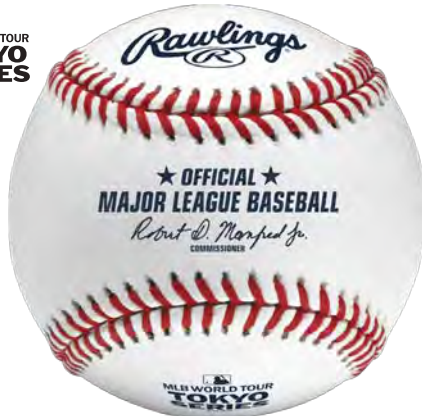

2025 MLB® SPECIAL EVENT BASEBALLS

• Rawlings™ display case with PDQ

ROMLBTS25-R

• Authentic MLB® Tokyo Series on-field baseball