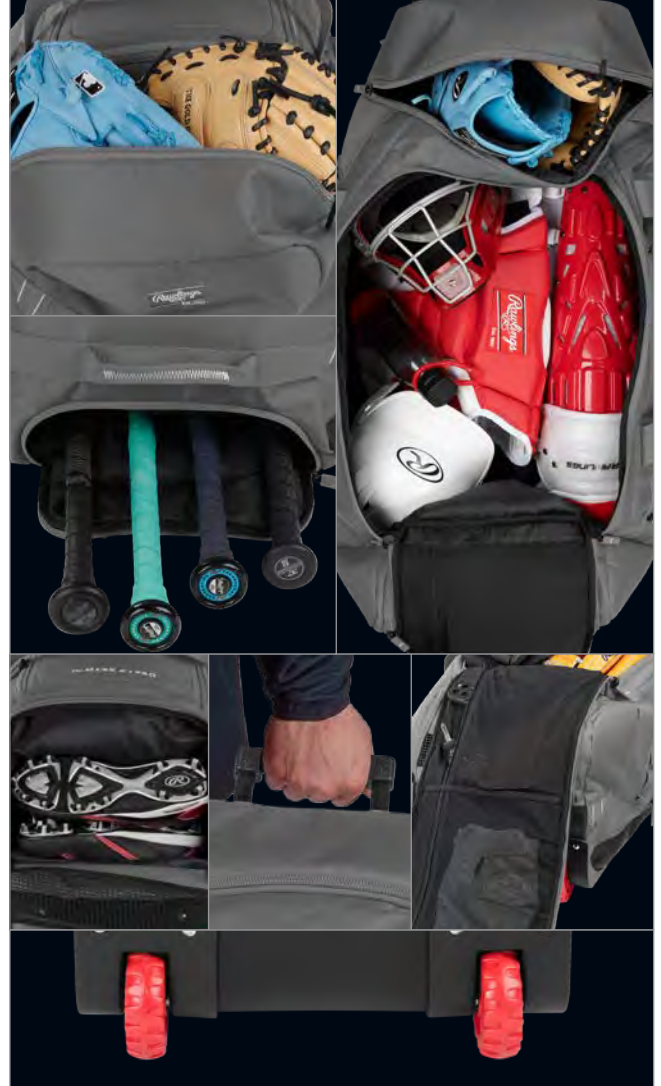

Black

Graphite

Navy

Royal

Scarlet

WORKHORSE™ WHEELED EQUIPMENT BAG

WHWB23 | 35.0"L X 14.0"W X 12.8"H

- The Mark of a Pro® glove storage location
- Holds four (4) bats
- Large main compartment for gear storage
- Two (2) team decoration locations (Glove & Main Pocket)
- Side accessory pocket & XL fence hooks
- Full bottom rails with rugged durable wheels
- Durable and easy to clean PVC bottom material
- Reinforced carrying straps