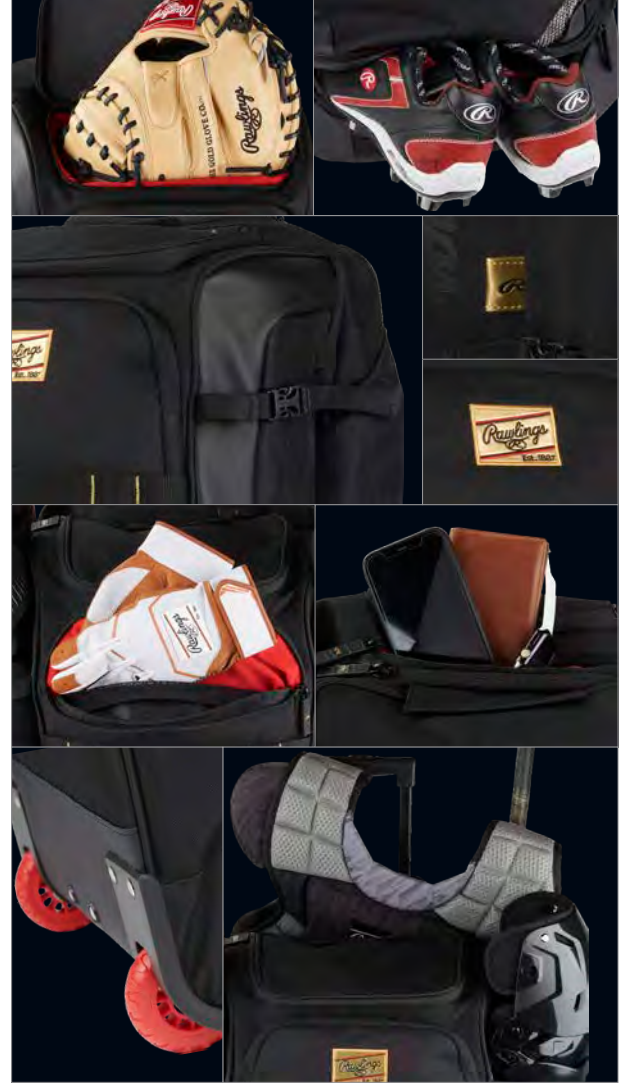

GOLD COLLECTION™ WHEELED BAG

GCWHBG | 25.0"H X 16.0"W X 12.0"D

- Internal glove storage compartment
- Two (2) bat storage locations
- Ventilated internal cleat/turf storage
- Two (2) team decoration locations
- Gold Glove™ accents and materials
- Heart of the Hide® Speed Shell material
- Felt lined accessories pockets
- External leg guard storage
- Telescoping handle with rugged wheels
- Internal chest protector pocket