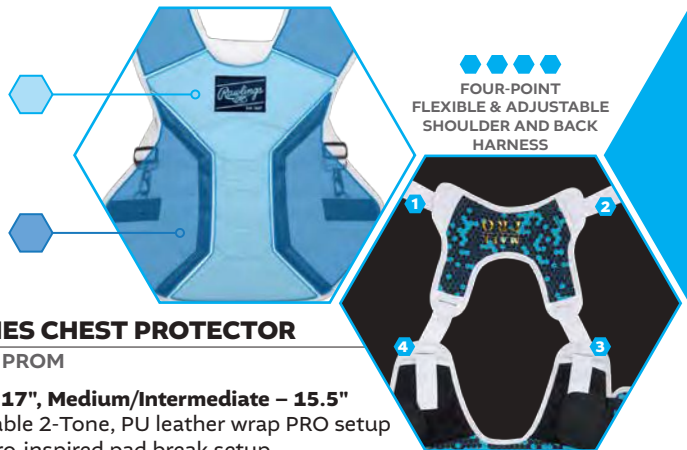

PROTECTIVE

MACH® PRO

SOLD AS PIECES

NEW

MACH® PRO SERIES HOCKEY-STYLE CATCHER'S HELMET

CHMCHPROS/CHMCHPROJ

Sizing: (SR): Hat size 7 $\frac{1}{8}$ – 7 $\frac{1}{2}$, (JR): Hat size 6 $\frac{1}{2}$ – 7

- **Cosmetic:** Premium 2-tone matte finish with sublimated MACH® PRO pad liner
- **Design:** MACH® shell design provides sleeker profile with optimized ventilation
- **Fit/Comfort:** 3-Way adjustable back plate and soft chin pad for true PRO fit
- **Note:** Wrapped forehead and rear padding for added comfort (also removable and adjustable)
- **Performance:** Equipped with IMPAX™ high performance padding absorbs and disperses force, forming a barrier for protection over multiple impacts
- **Visibility:** Recessed cage moves player closer to action with improved visibility over traditional setup. Note: Anti-glare matte finish cage

BK/WH CB/WH DG/WH GR/WH NY/WH RY/WH SC/WH WH/BK MT/PK

CE Certified
Product Meets
NOCSAE®
Applicable Standard

COMBINATION OF DURABLE PU LEATHER, STRUCTURAL FOAM AND PE PLATE TO ABSORB IMPACT WHILE BLOCKING

MEMORY FOAM IMPROVES BODY WRAP FOR BEST FIT

NEW

MACH™ PRO SERIES CHEST PROTECTOR

CPMCHPROL/CPMCHPROM

Sizing: Large/Adult – 17", Medium/Intermediate – 15.5"