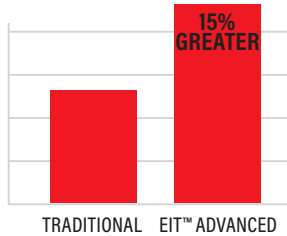

EIT™ ADVANCED
BASEBALLS LAST 15% LONGER
WITH THE SAME GREAT CONSISTENCY
AND MOISTURE PROTECTION

COMPRESSION AFTER 100 IMPACTS

WEIGHT GAIN
AT 80% RELATIVE HUMIDITY

C.O.R. LOSS
AT 80% RELATIVE HUMIDITY

RAWLINGS® IS THE OFFICIAL BASEBALL OF
NCAA® CHAMPIONSHIPS