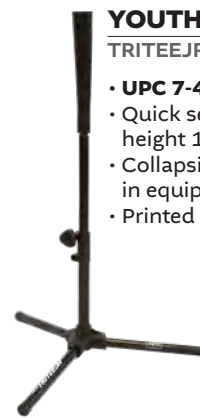

YOUTH TRIPOD TRAVEL TEE
TRITEEJR

- **UPC 7-45492-99389-7**
- Quick setup with adjustable height 18" to 26"
- Collapsible design fits in equipment bag
- Printed retail display box

BASIC REPLACEMENT BALL REST
BASICBR

- **UPC 7-45492-99037-7**
- Replacement for Rawlings® batting tees
- Universal design also fits many other tees