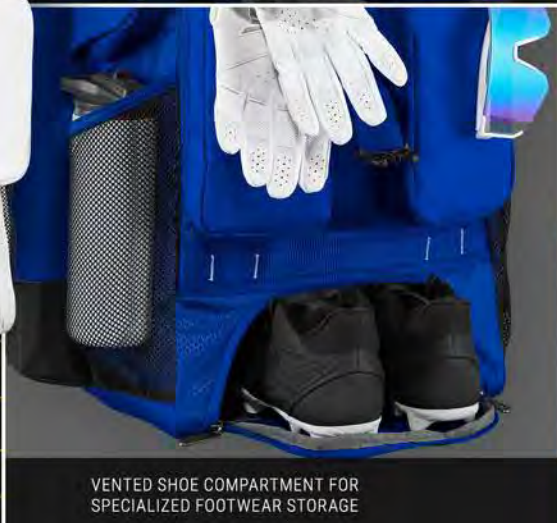

VENTED SHOE COMPARTMENT FOR
SPECIALIZED FOOTWEAR STORAGE