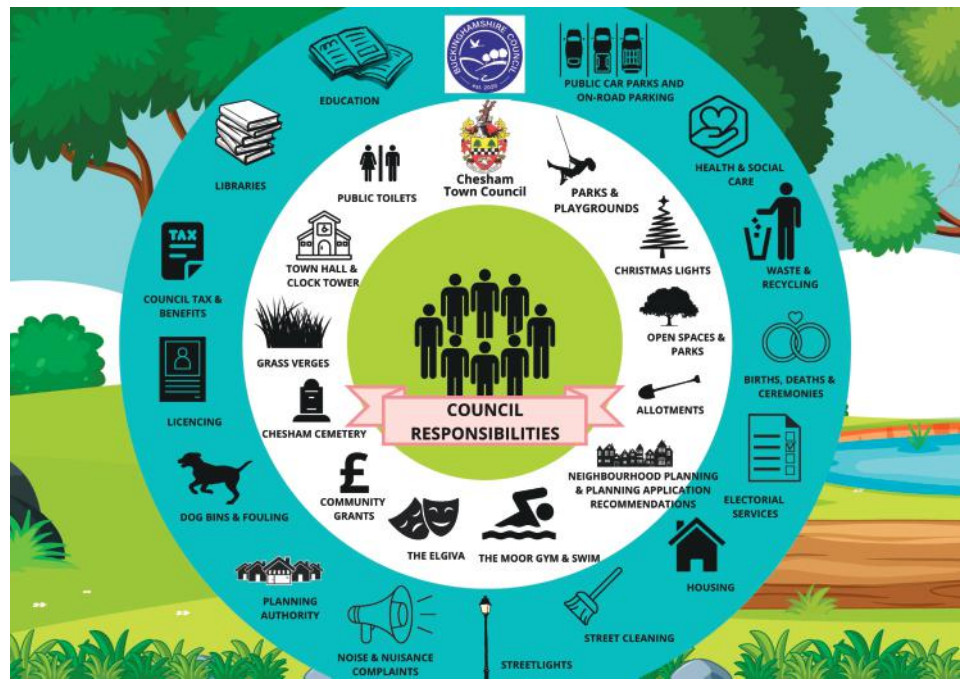

Follow us on social

[chancellors_ea](#)

[chancellorsea](#)

Scan to find out more

chancellors.co.uk

A Guide to your Local Councils

Chesham is served by two different councils, who do different things. Here is a list of the councils' key services to help you find out who does what.

Chesham Town Council
 Tel. 01494 774842
www.chesham.gov.uk
enquiries@chesham.gov.uk

Allotments, burials and ashes interments in Chesham Cemetery, local parks, open spaces and sports pitches, verge cutting, play areas, Town Hall room hire, management of the Elgiva Theatre, Chesham Moor Gym & Swim and the local produce market.

Buckinghamshire Council
 Tel. 0300 131 6000
www.buckinghamshire.gov.uk

Adult learning, adult social care, benefits, blue badges, building control and planning, business rates, car parks, children's services, community safety, concessionary travel, council tax, dog control, electoral services, environmental health, flytipping, gypsies and travellers, highways, housing, licensing, libraries, noise pollution, pavements & streetlights, pest control, refuse and recycling and street cleaning, rights of way, schools admissions, school transport, trading standards and youth services.