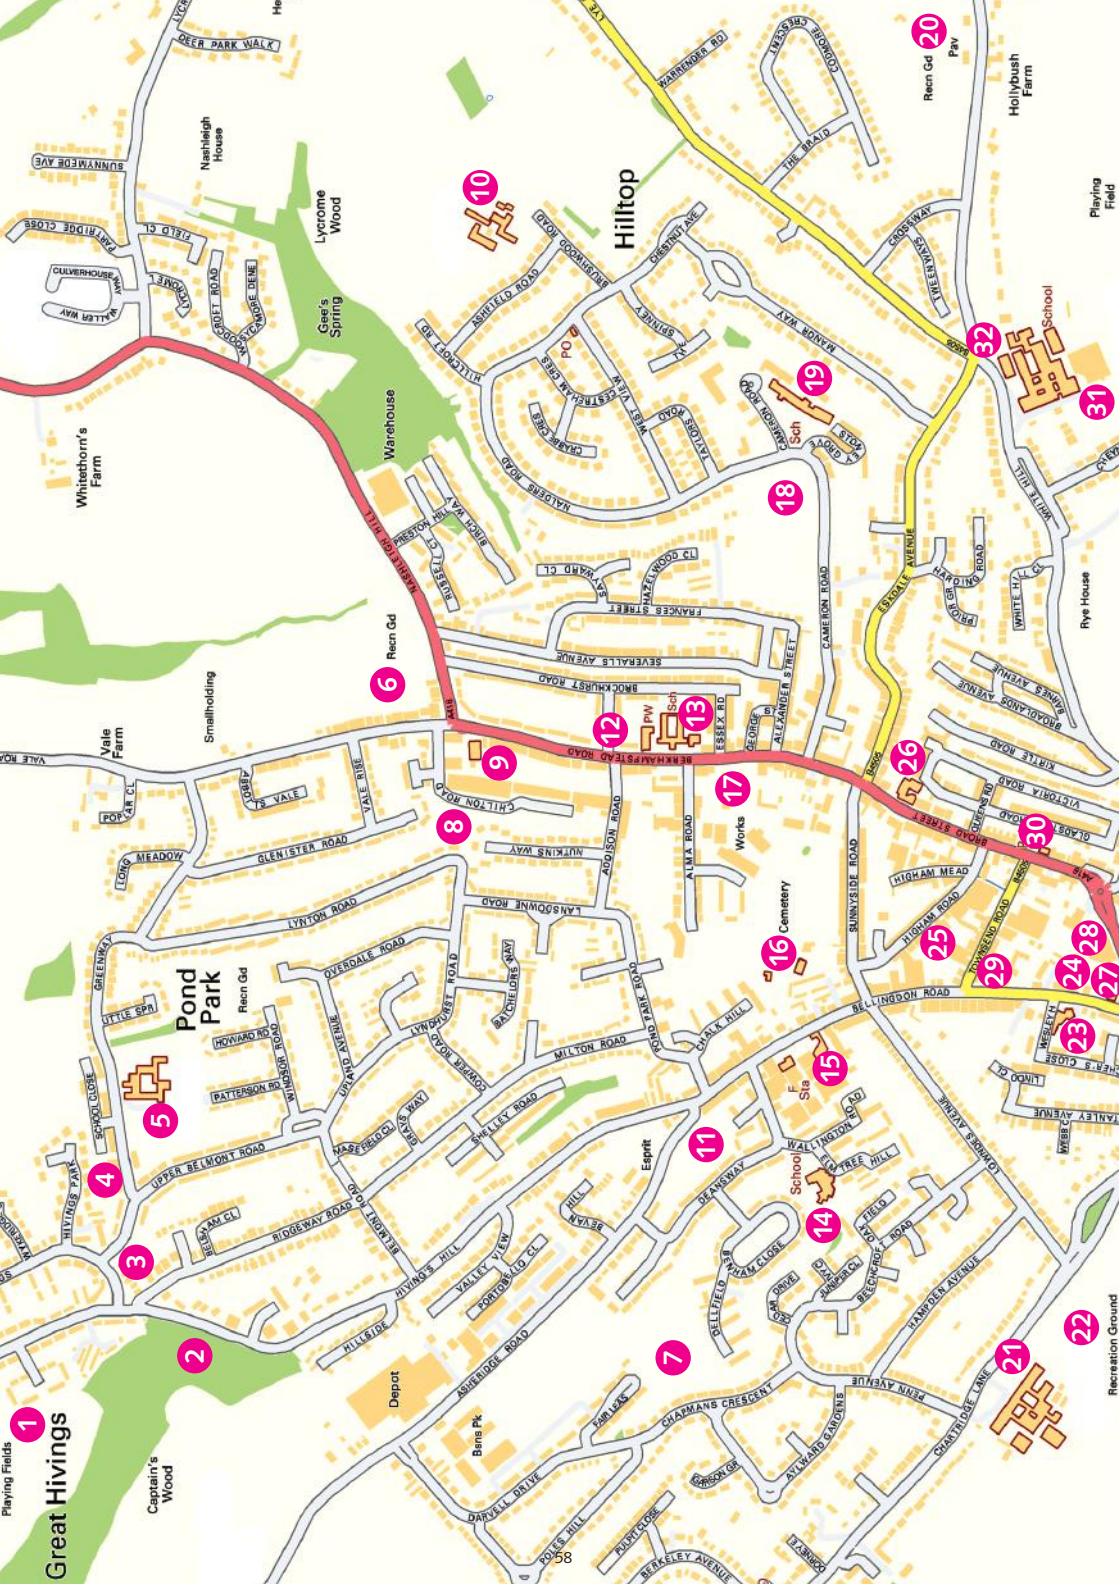

www.RMCequipment.co.uk

Great Hivings

Playing Fields
Captain's Wood

1

2

3

4

5