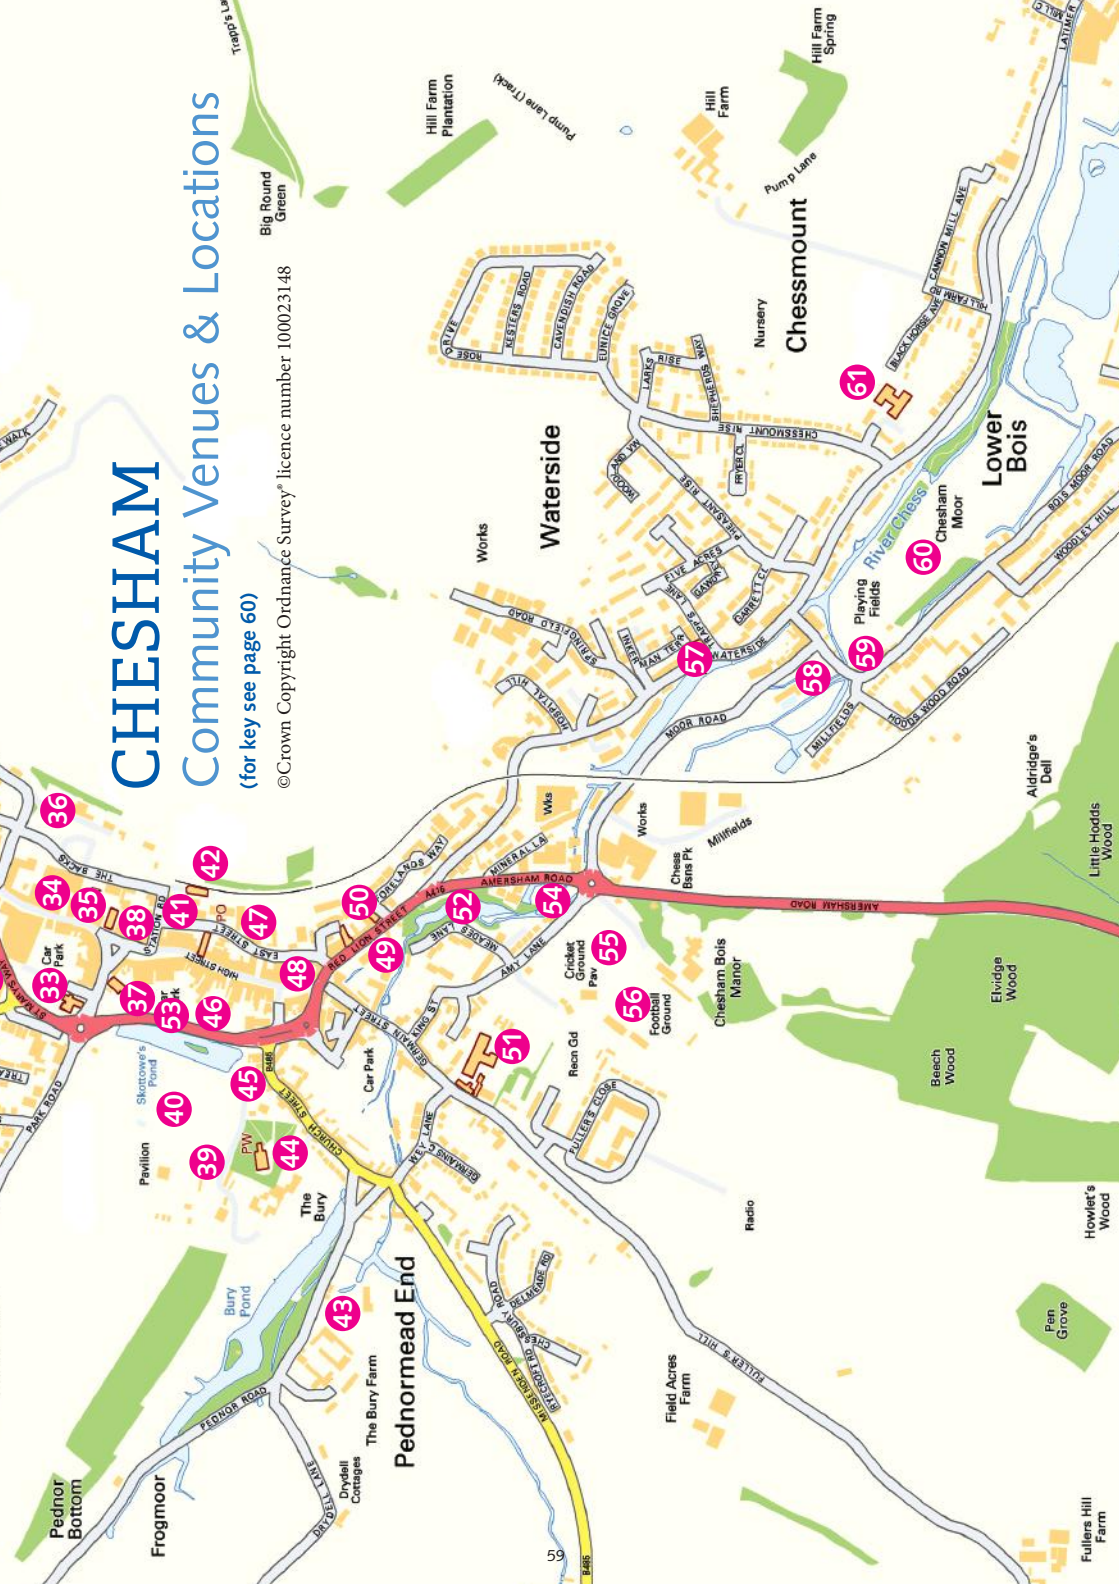

382

CHESHAM

Community Venues & Locations

(for key see page 60)

© Crown Copyright Ordnance Survey® licence number 100023148

Key to Community Venues & Locations

(for map see the preceding page spread)

- | | |
|--|---|
| 1 Marston Field | 32 Chesham Grammar School |
| 2 Captains Wood | 33 Library |
| 3 Hope Church | 34 Post Office |
| 4 Greenway Sub Post Office | 35 United Reformed Church |
| 5 Ivingswood Academy | 36 White Hill Centre CDCA |
| 6 Nashleigh Recreation Ground | 37 Broadway Baptist Church |
| 7 Co-op Field | 38 FoodBank |
| 8 Royal Mail Sorting Office | 39 Guide Hut |
| 9 St Columba's Catholic Church | 40 Lowndes Park |
| 10 Brushwood School | 41 Scout HQ |
| 11 Asheridge Road Allotments | 42 Chesham Station |
| 12 Newtown Baptist Church | 43 Chesham 1879 Tennis & Squash Club |
| 13 Newtown School | 44 St Mary's Church |
| 14 Elmtree School | 45 Little Theatre by the Park |
| 15 Chesham Mosque | 46 Town Hall |
| 16 Chesham Cemetery | 47 McMinn Centre (closed) |
| 17 Chess Medical Centre | 48 Market Square |
| 18 Cameron Road Allotments | 49 Watermeadow Surgery |
| 19 Heritage House / Skills & Enterprise Centre | 50 Trinity Baptist Church |
| 20 Codmore Field | 51 Thomas Harding School |
| 21 Chiltern Hills Academy | 52 Meades Water Gardens |
| 22 Chesham Rugby Club Ground | 53 Chesham Community Fridge |
| 23 Methodist Church | 54 Amersham Road Allotments |
| 24 Quaker Meeting House | 55 Chesham Cricket Club Ground |
| 25 Spiritualist Church | 56 Chesham United Football Club Ground |
| 26 Emmanuel Church | 57 Christ Church |
| 27 Chesham Youth Centre | 58 Chesham Moor Gym & Swim |
| 28 Elgiva Theatre | 59 Duke of Bedford Charity Trust Allotments |
| 29 Citizens Advice Bureau | 60 Chesham Moor |
| 30 Police Station (closed) | 61 Waterside Academy |