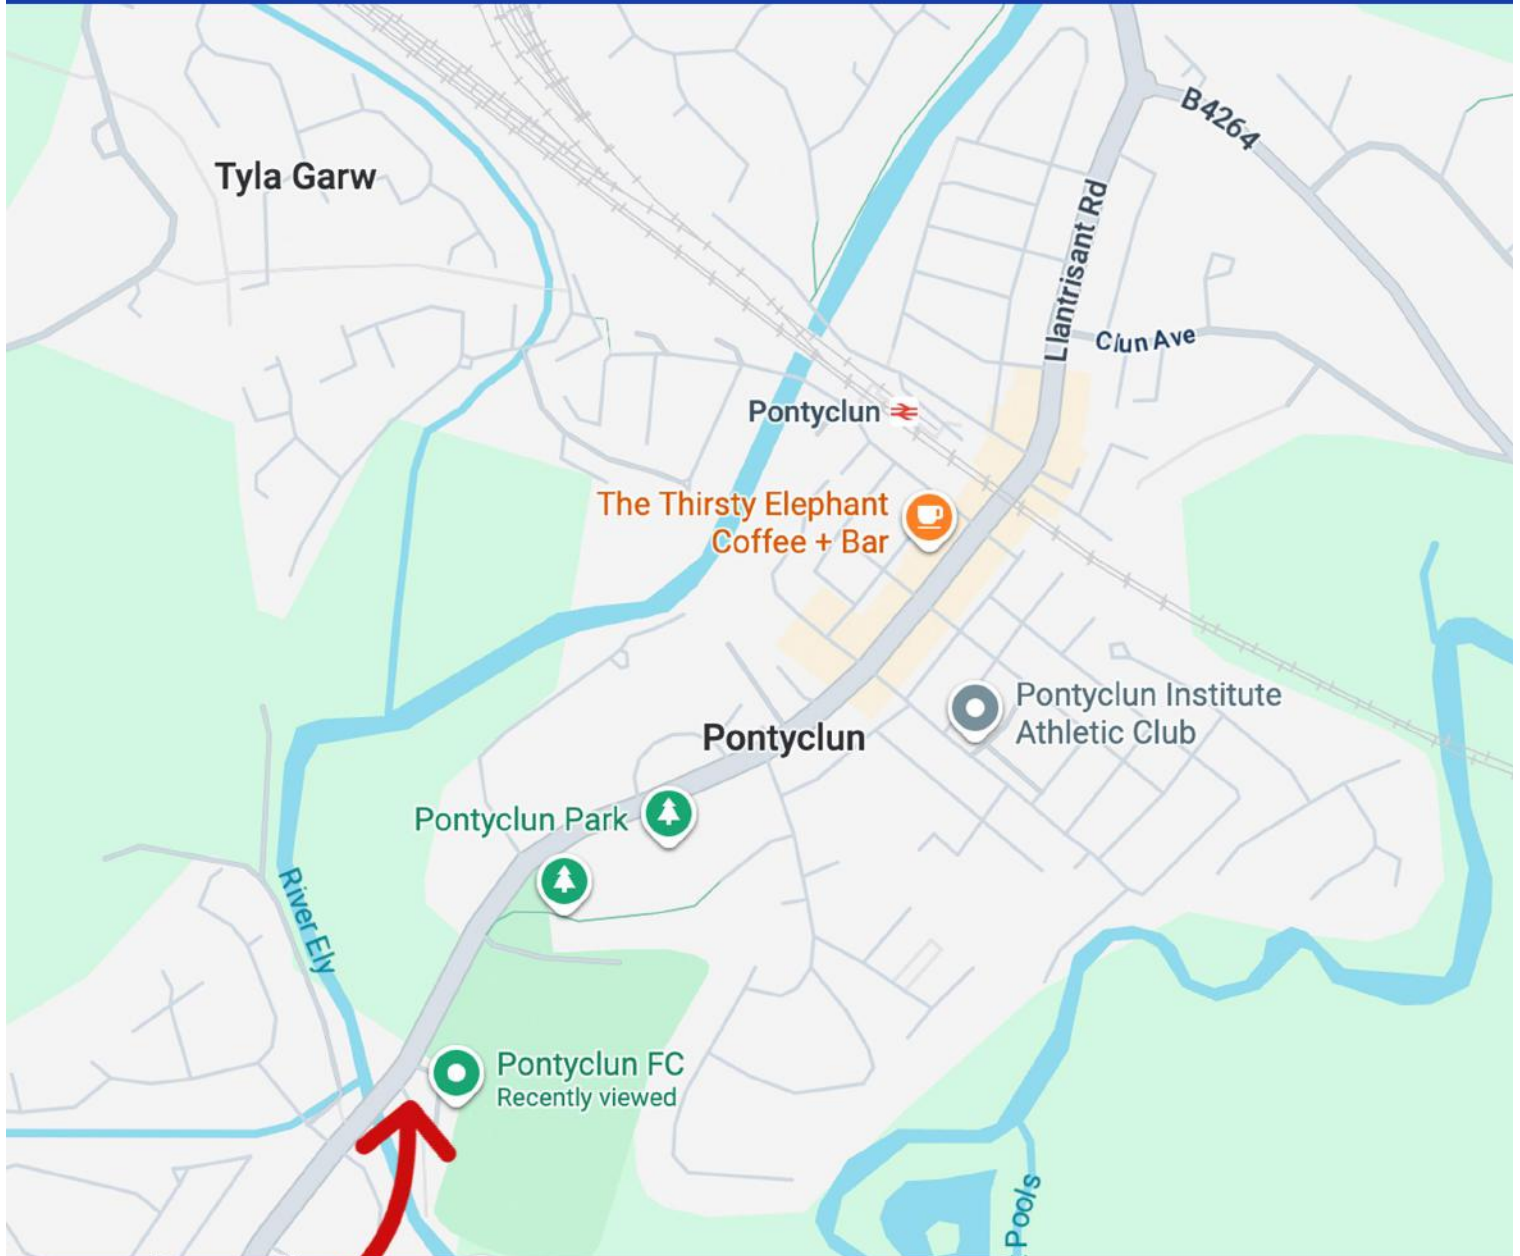

WE'RE HERE

Pontyclun Football Club

Ivor Park
Cowbridge Road
Pontyclun
CF72 8BS