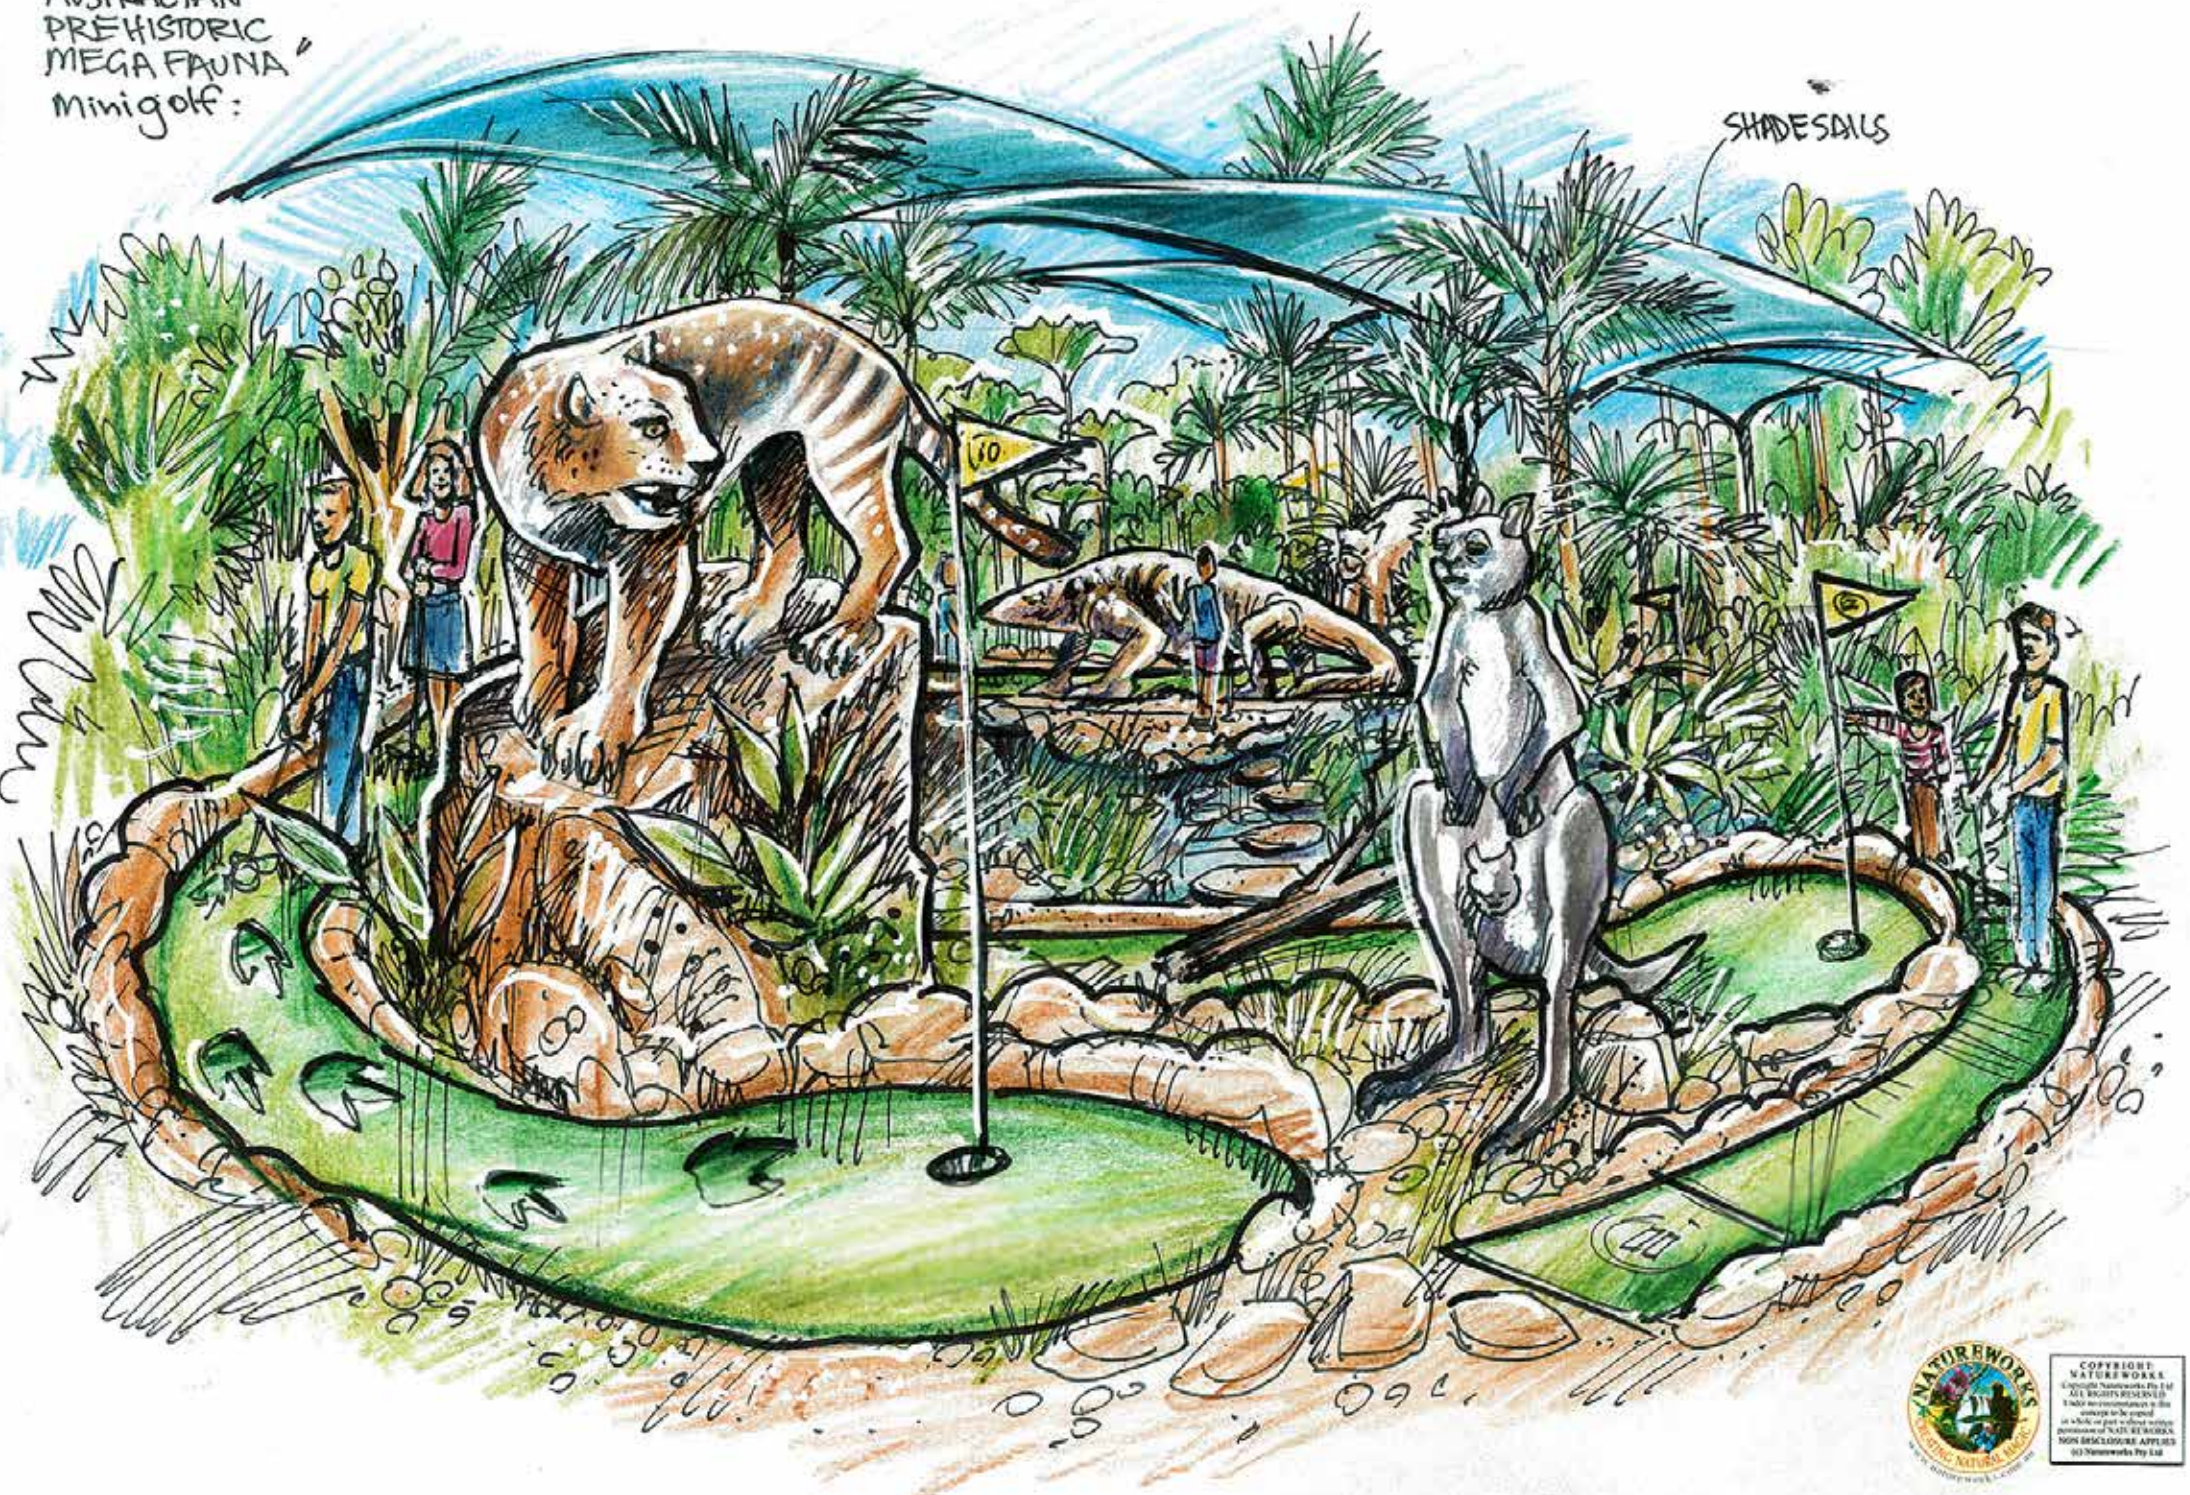

"AUSTRALIAN
PREHISTORIC
MEGA FAUNA"
mini-golf:

SHADESAILS