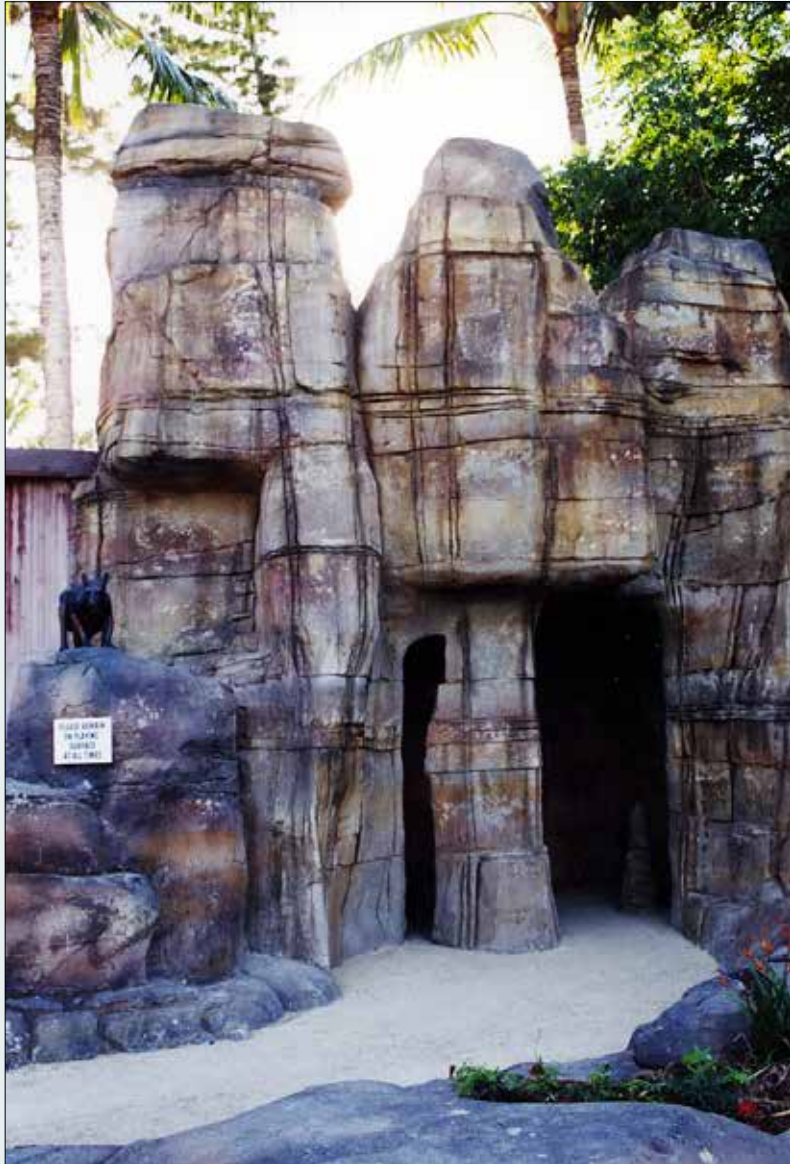

NATUREWORKS - MINI GOLF COURSES

Daydream Island Mini Golf - 1994

The beautiful Blue Mountains and the their 3 sisters are the feature for this hole.

Australiana Theme