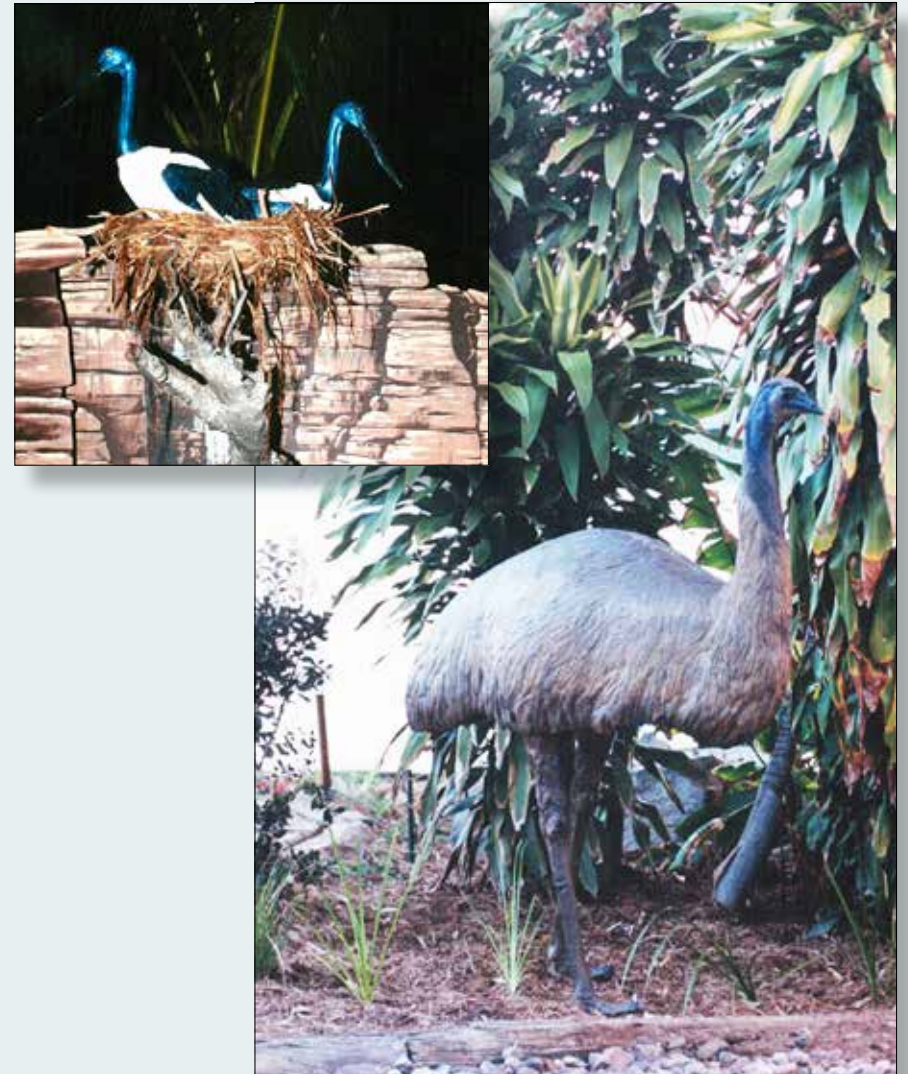

Daydream Island Mini Golf - 1994

Hervey Bay has always been known for its whale watching tours, - here is one diving and revealing its tail.

Aboriginal Weapons

Australiana Theme

NATUREWORKS - MINI GOLF COURSES

Daydream Island Mini Golf - 1994

The beautiful Blue Mountains and the their 3 sisters are the feature for this hole.

Australiana Theme

NATUREWORKS - MINI GOLF COURSES

Daydream Island Mini Golf - 1994

Character Tree ads a bit of fun for the little ones.

Australiana Theme

NATUREWORKS - MINI GOLF COURSES

Daydream Island Mini Golf - 1994

Australiana Theme

Panning for gold has always been a great past time for Australians who dream of one day finding a big nugget.