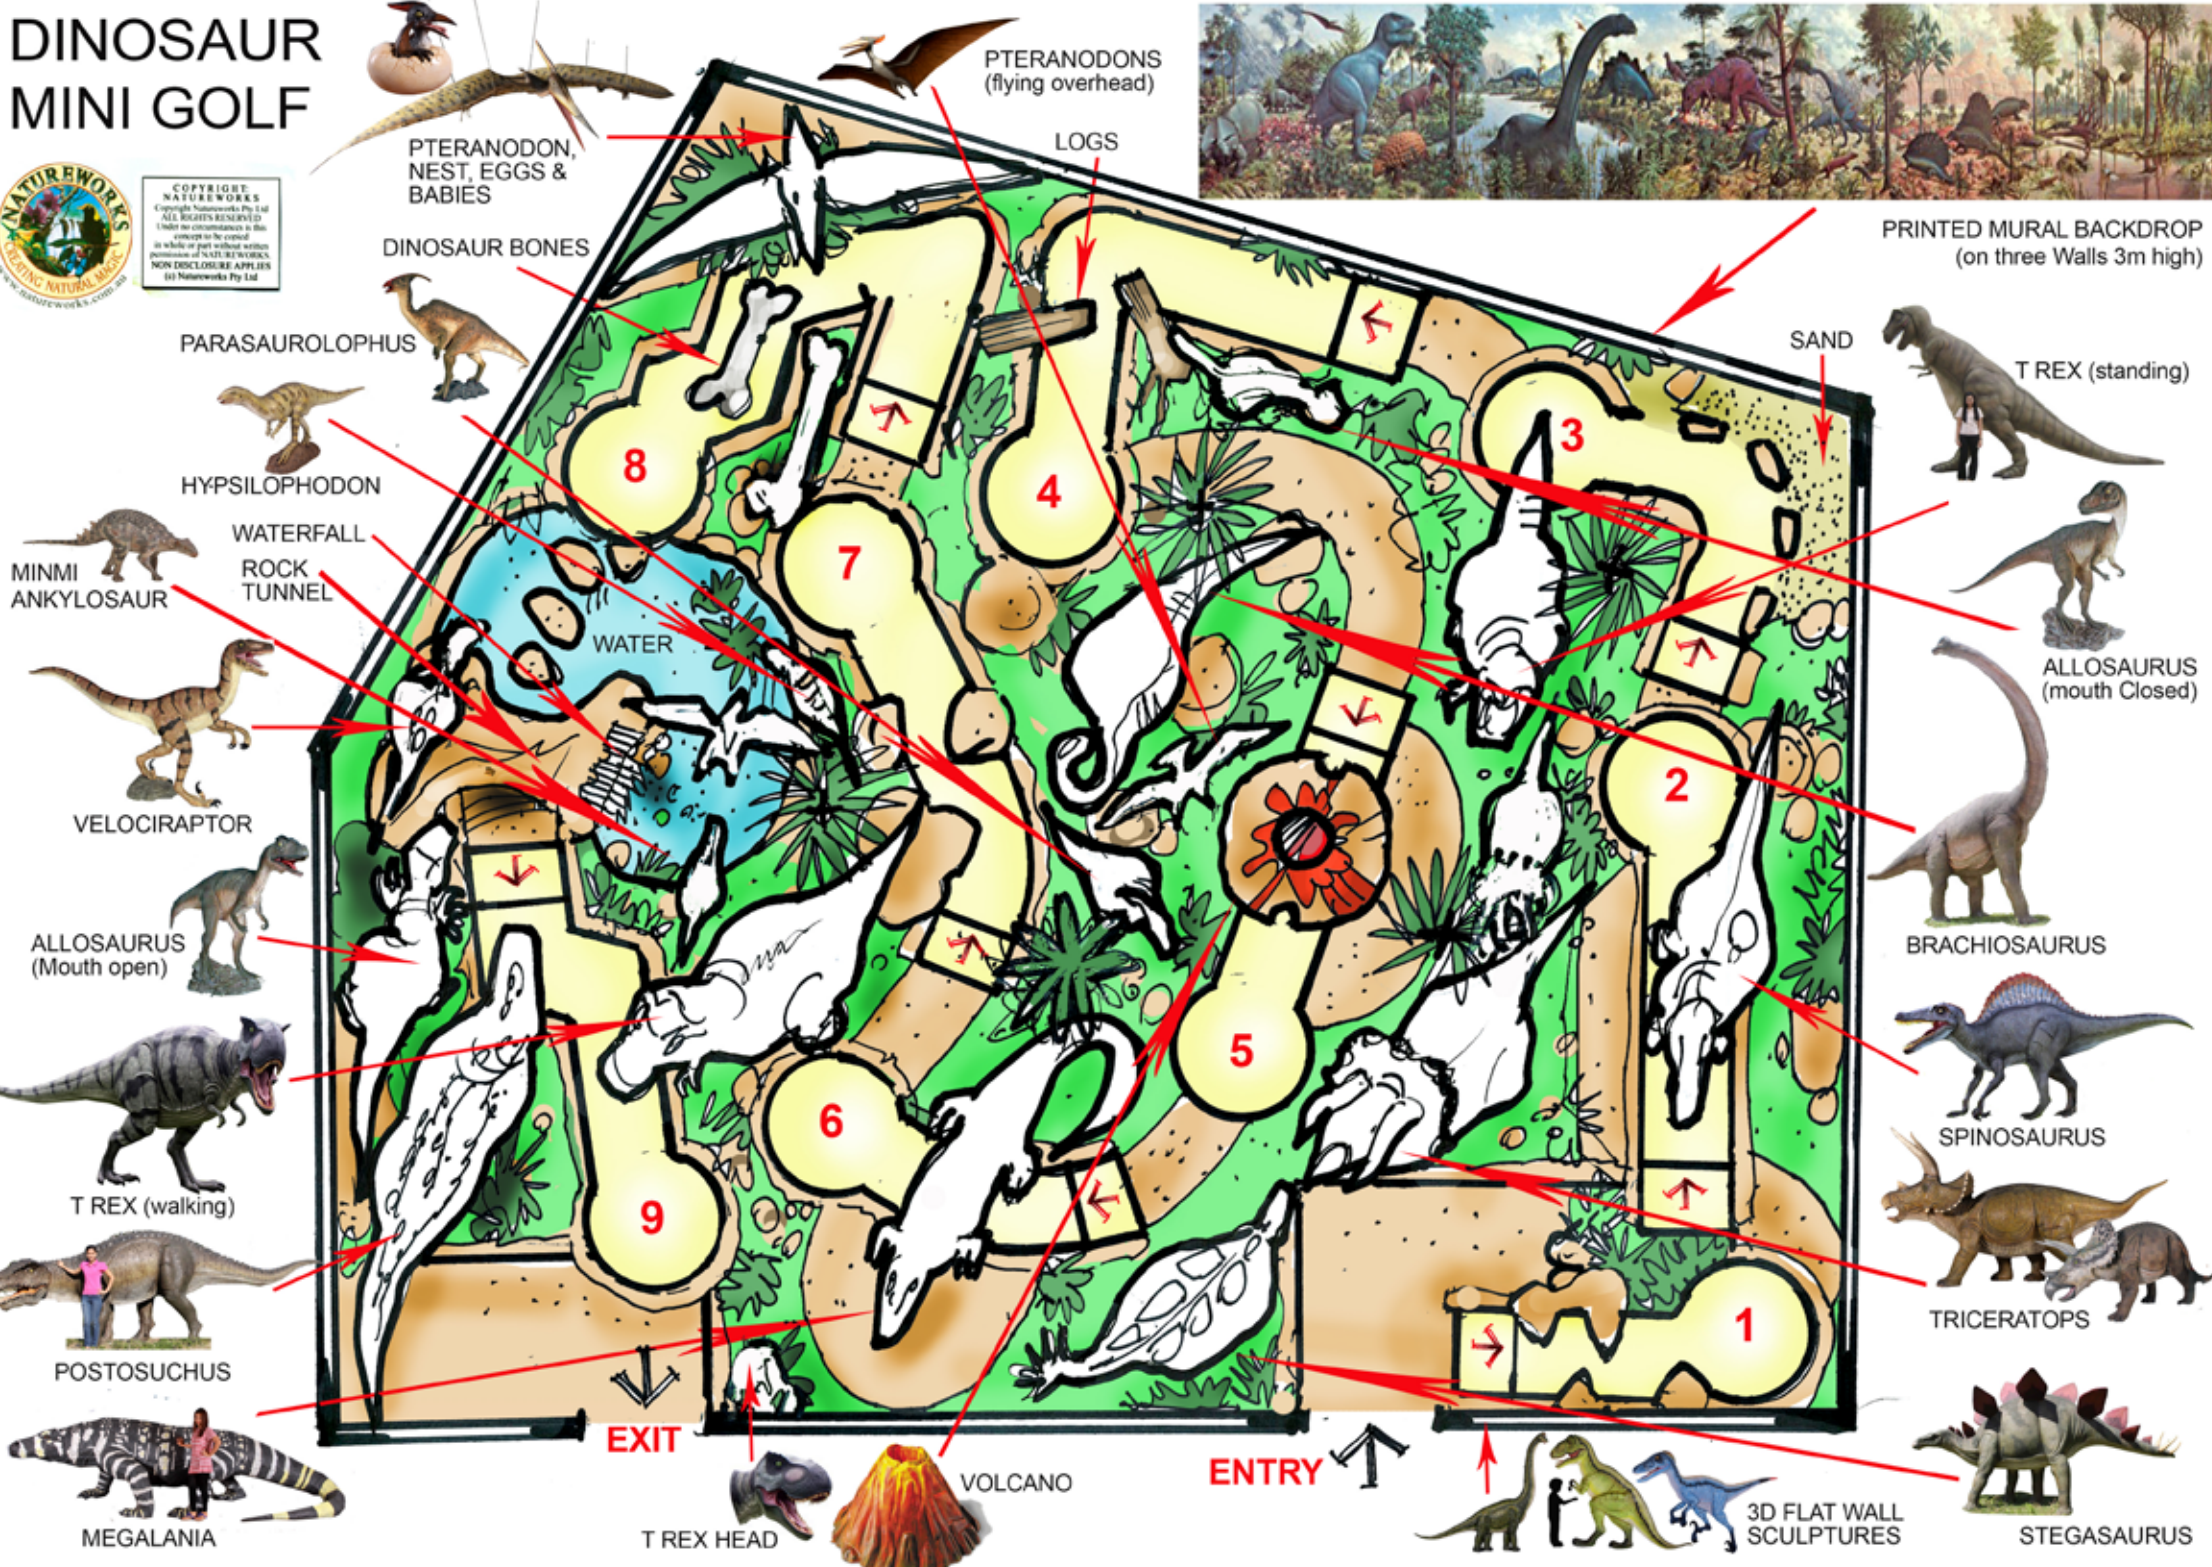

DINOSAUR MINI GOLF

PTERANODON,
NEST, EGGS &
BABIES

PTERANODONS
(flying overhead)

DINOSAUR BONES

LOGS

PRINTED MURAL BACKDROP
(on three Walls 3m high)

SAND

PARASAUROLOPHUS

T REX (standing)

HYSILOPHODON

ALLOSAURUS
(mouth Closed)

MINMI
ANKYLOSAUR

WATERFALL
ROCK
TUNNEL

WATER

ALLOSAURUS
(mouth open)

VELOCIRAPTOR

BRACHIOSAURUS

ALLOSAURUS
(Mouth open)

SPINOSAURUS

T REX (walking)

TRICERATOPS

POSTOSUCHUS

EXIT

VOLCANO

ENTRY

3D FLAT WALL
SCULPTURES

MEGALANIA

T REX HEAD

STEGASAUROS