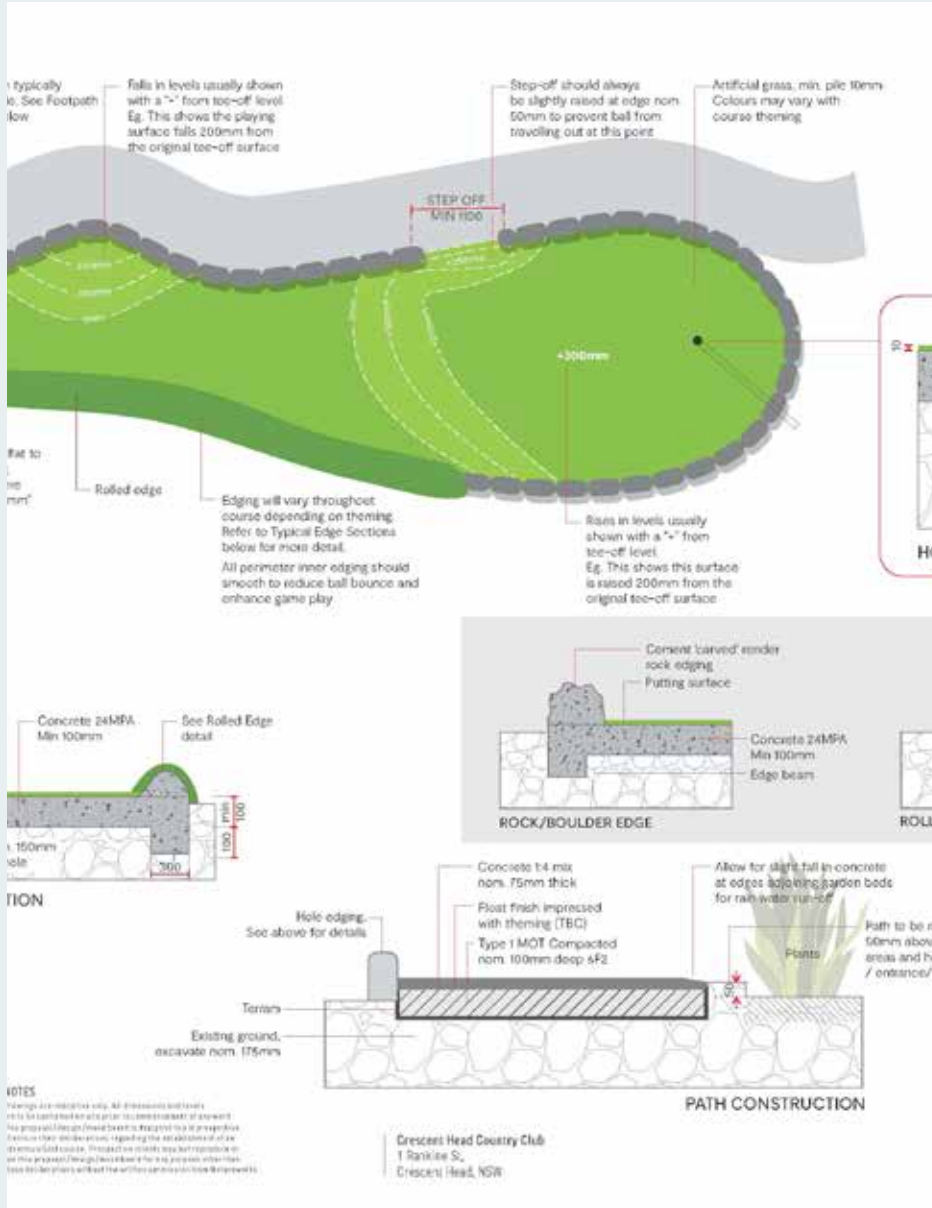

NATUREWORKS - MINI GOLF COURSES

Crescent Head Country Club - New South Wales - traditional Mini Golf course

Crescent Head - Beach side fun