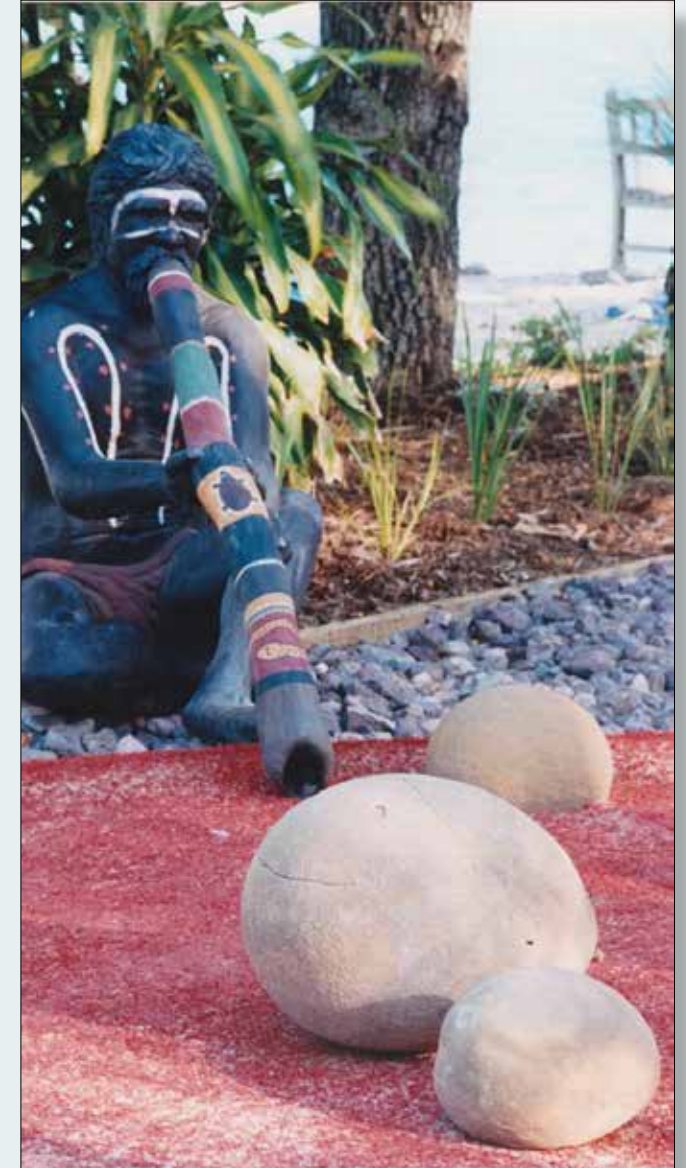

Australiana Theme

This is the entry statement to the Daydream Island Mini Golf Course - depicts the vast habitat of Australia.

A full replica of an aboriginal character sitting with his art and another with his didgeridoo, with the Ayres Rock as a backdrop.