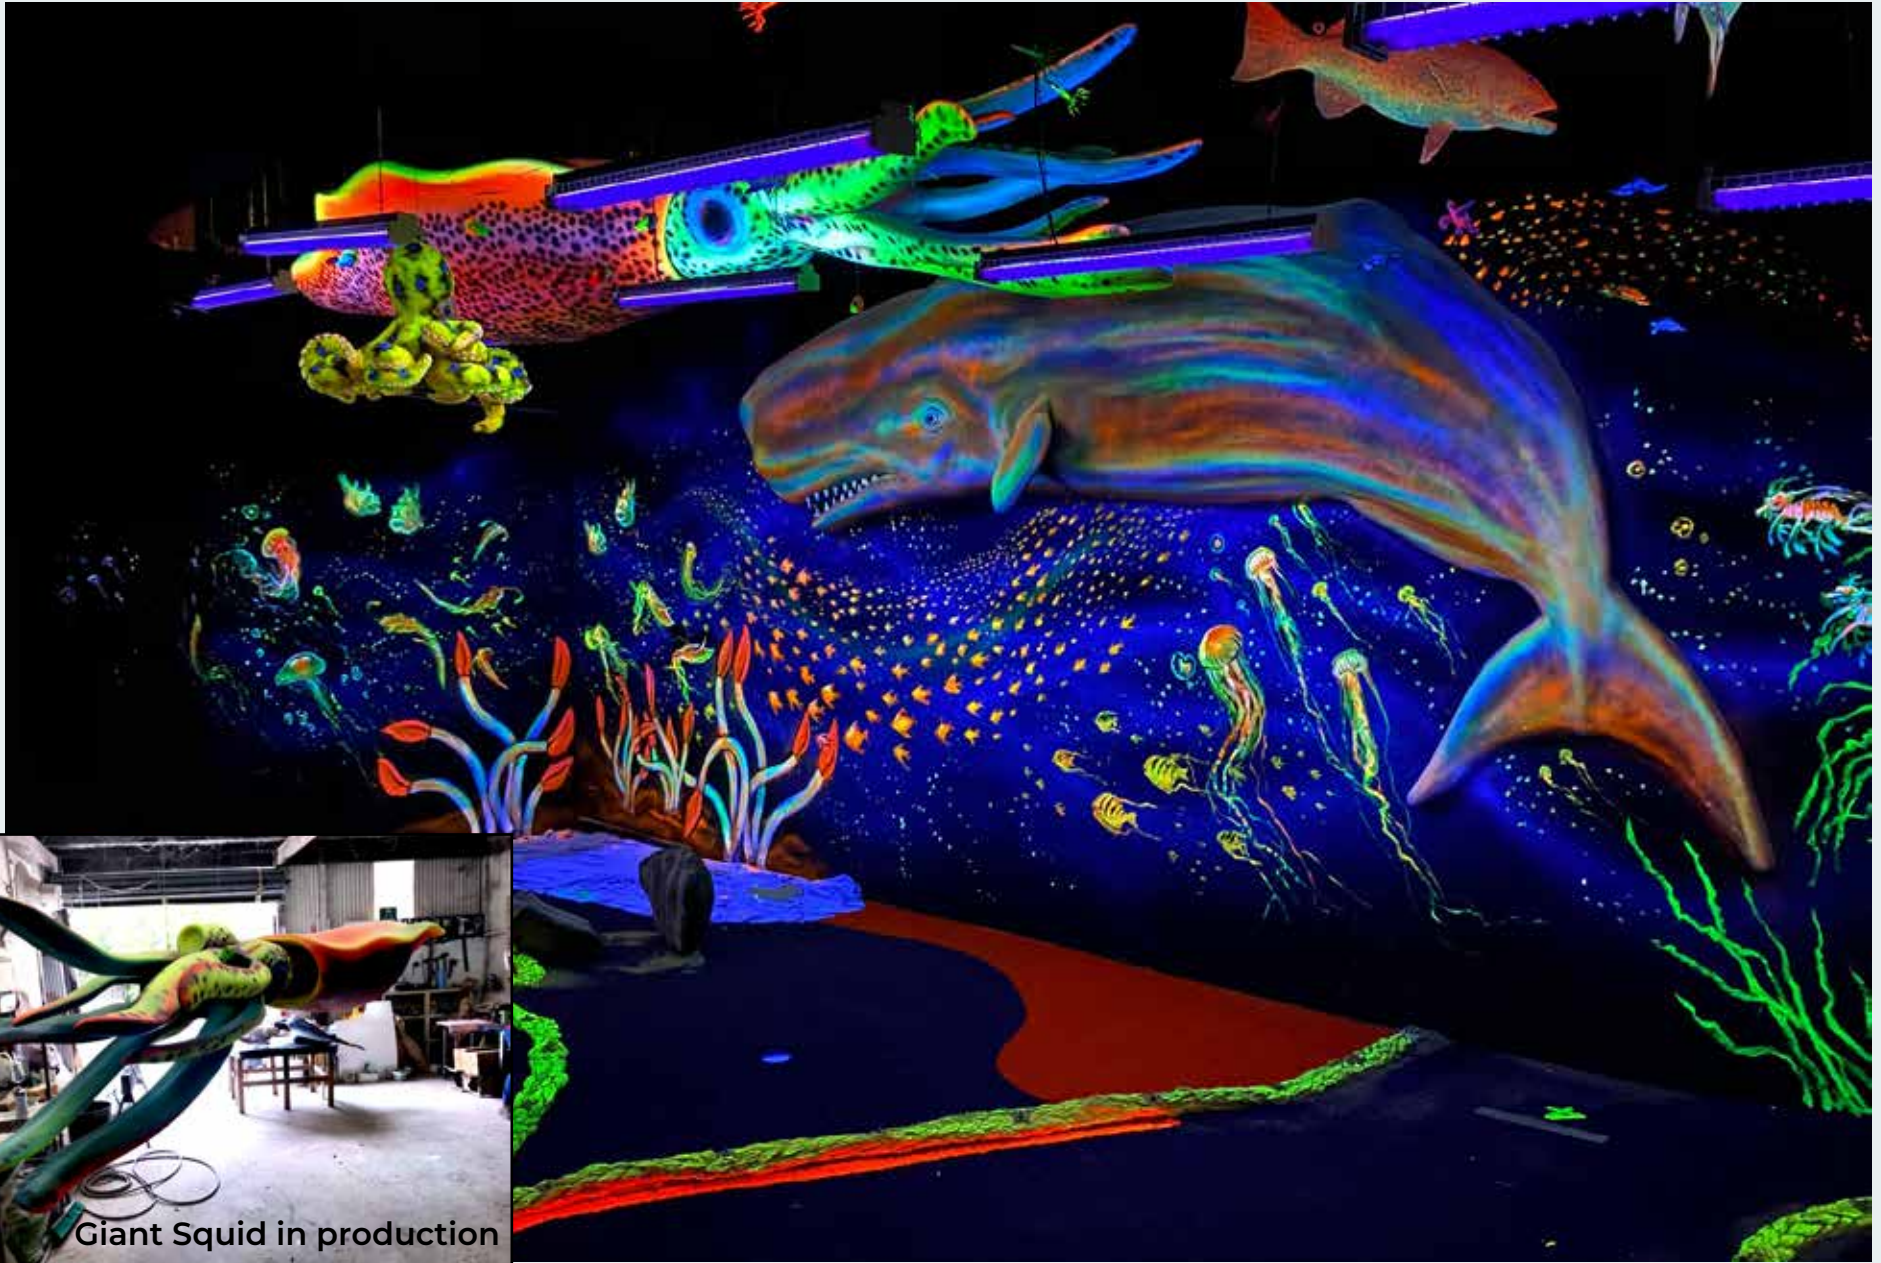

NATUREWORKS - MINI GOLF COURSES

Undersea Putt & Play Mini Golf - (includes glow mini-golf) Brisbane Australia

NATUREWORKS - MINI GOLF COURSES

Undersea Putt & Play Mini Golf - (includes glow mini-golf) Brisbane Australia