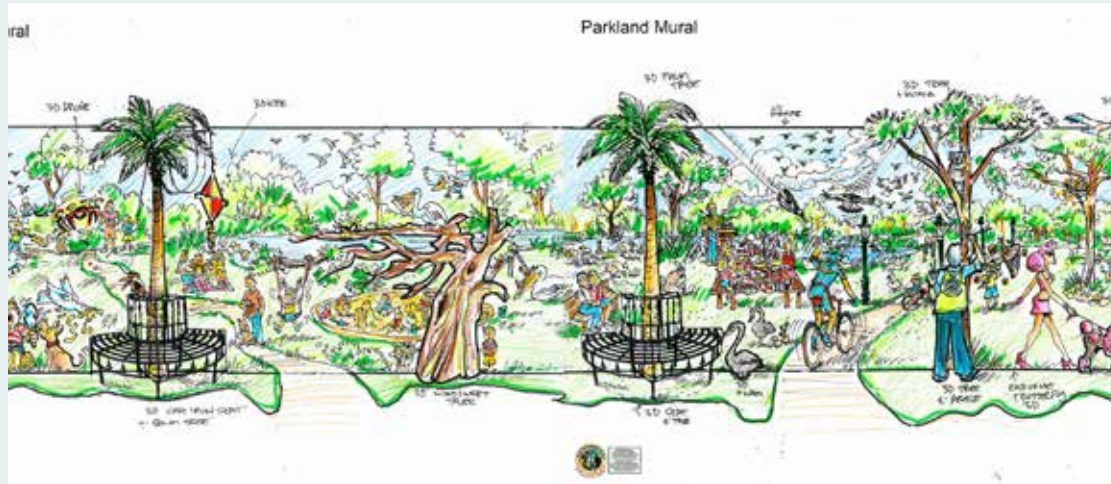

Crescent Head - Beach side fun

NATUREWORKS - MINI GOLF COURSES

Coomera - Gold Coast - Queensland - Putt in the Park

Parkland theme with a twist of humour

Putt in the Park - Westfield Shopping Centre - Coomera

Westfield Shopping Centre in Coomera on the Gold Coast is now open to the public.

Natureworks was a commission to design 18 holes of putt-putt with a twist of humour.

Get ready for some fun. This 18-hole mini golf course is a venue that will entice and entertain whatever the occasion. It will tickle the sense of the young and old big and small, be adventurous and hang out with the gang. The course has a selection of humour inspired props that Natureworks has placed carefully around the course to keep customers entertained and designed within the theme of the natural world of a Parkland adventure walk. It is filled with whimsical props such as custom-made outback Dunny obstacle, a chimp sitting on a log, a dog peeing, Friesian calf with cow patty, a jetty and bridge artificial rocks and stepping stones.

NATUREWORKS - MINI GOLF COURSES

Coomera - Gold Coast - Queensland - Putt in the Park

Parkland theme with a twist of humour

NATUREWORKS - MINI GOLF COURSES

Coomera - Gold Coast - Queensland - Putt in the Park

Parkland theme with twist of humour

NATUREWORKS - MINI GOLF COURSES

Coomera - Gold Coast - Queensland - Putt in the Park

Parkland theme with a twist of humour

NATUREWORKS - MINI GOLF COURSES

Coomera - Gold Coast - Queensland - Putt in the Park