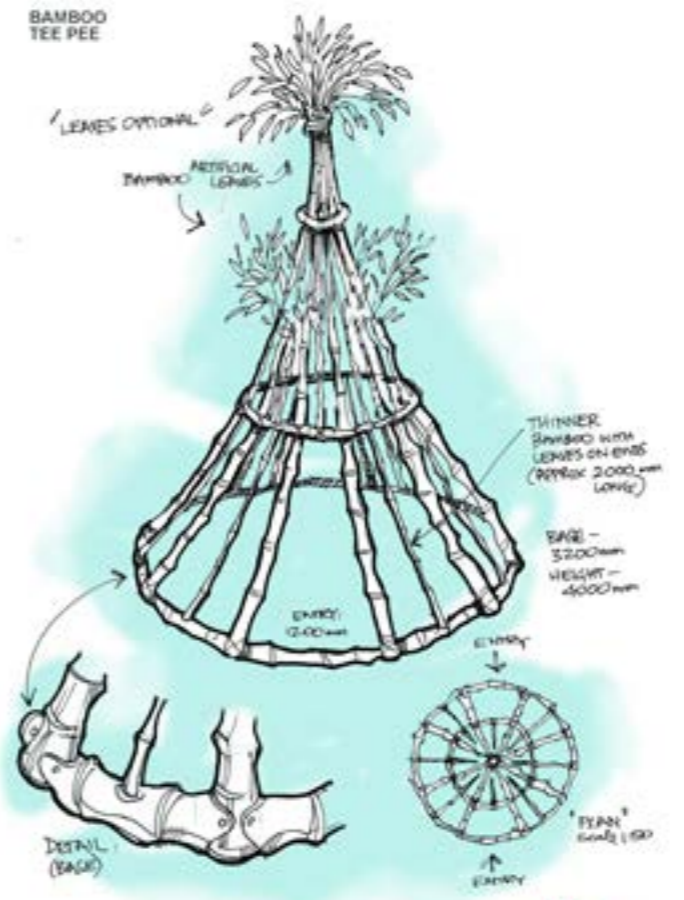

AN EXCITING & ORIGINAL CONCEPT IN CHILDREN'S FANTASY / ADVENTURE PLAY ENVIRONMENTS

NATUREWORKS © 2002

ON THE DRAWING BOARD

Tree Trunk with hiding hole - Concept Art

Lotus Leaves on Long Stems - (available with water squirters)

Imitating Mother Nature

Interactive Tree with animals & sound ACTIVATION buttons

Fire Breathing Bloodwood Tree

Gecko Climbing Tree

ON THE DRAWING BOARD

Bamboo Tee Pee Tree

BAMBOO TEE PEE

Natureworks.com.au

INSPIRATIONAL IDEAS

Themed Centre Piece Tree with Branches

Artistic Wall Tree with climb in base

Natureworks.com.au

INSPIRATIONAL IDEAS

Resting Tree for story time.
Creating a unique centre piece for readers to rest in a nature themed environment