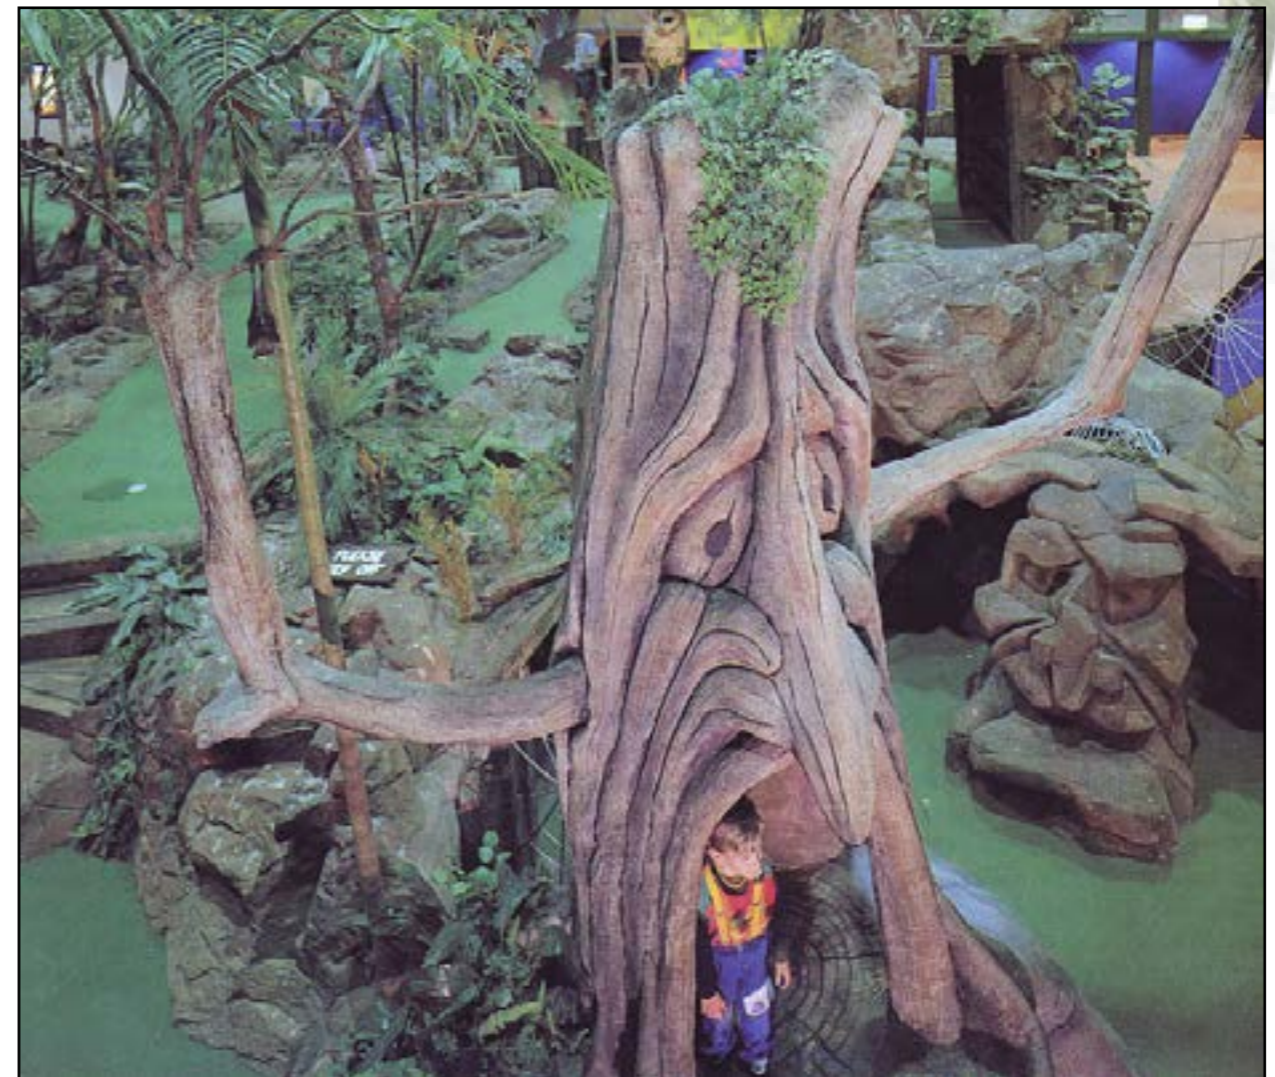

The clients' intent was to lay claim to building the largest artificial tree in the world. It is over 11 metres in diameter at the base, through which the public can walk and the diameter where it "breaks through" the ceiling is still 6 metres wide.

Top View of Mini golf course - built in 1990

Crocodile & Bridge View

This Character tree has a rear entry and has a slide incorporated into the roots to add another play element to this indoor play space.

It is ideal for both commercial or residential to bring the outdoors in. Trees branches and animals can be adapted

to integrate with existing areas and can also include mural art to help blend into its designed space. This piece was fitted into a Westfield Shopping Centre children's play area and features birds, frogs and lizards with press button digital sounds. This tree is an ideal wall art for childcare centres, and educational centres waiting rooms, schools, as it sits flush against the wall with the added bonus of creating a green touch of nature which is critical to soften the hard lines of the