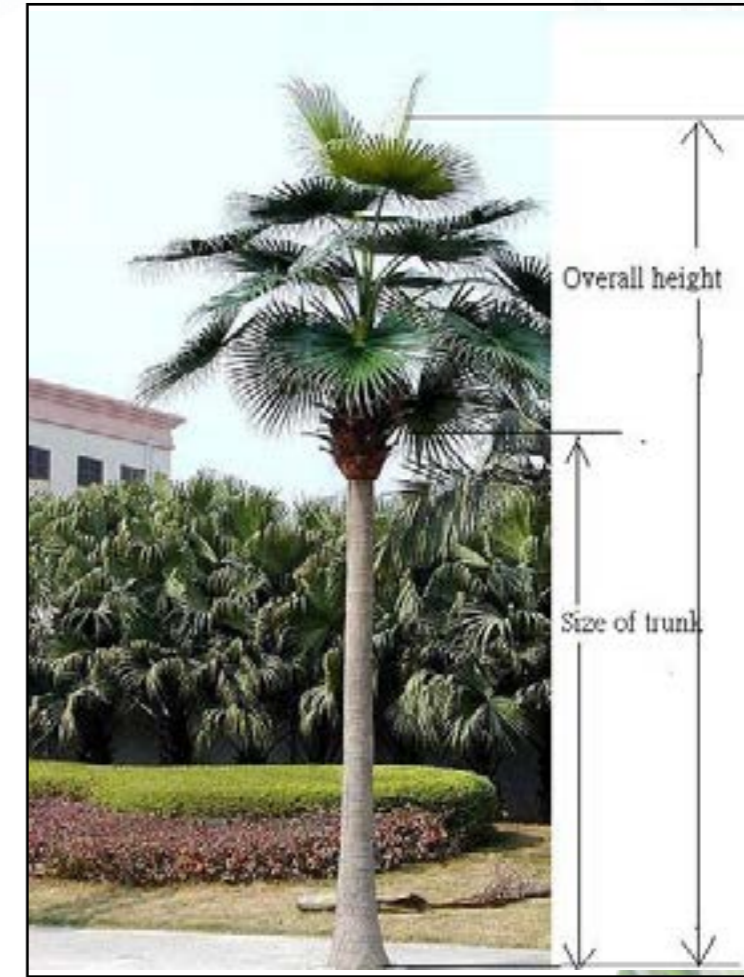

SHOPPING CENTRES

Westfield - Palm Trees West Tuggerah NSW   Artificial Palm Trees - Various Sizes

Natureworks has supplied & installed palm trees for shopping Centres all over Australia

Westfield - Palm Trees
Caringdale QLD

Natureworks.com.au