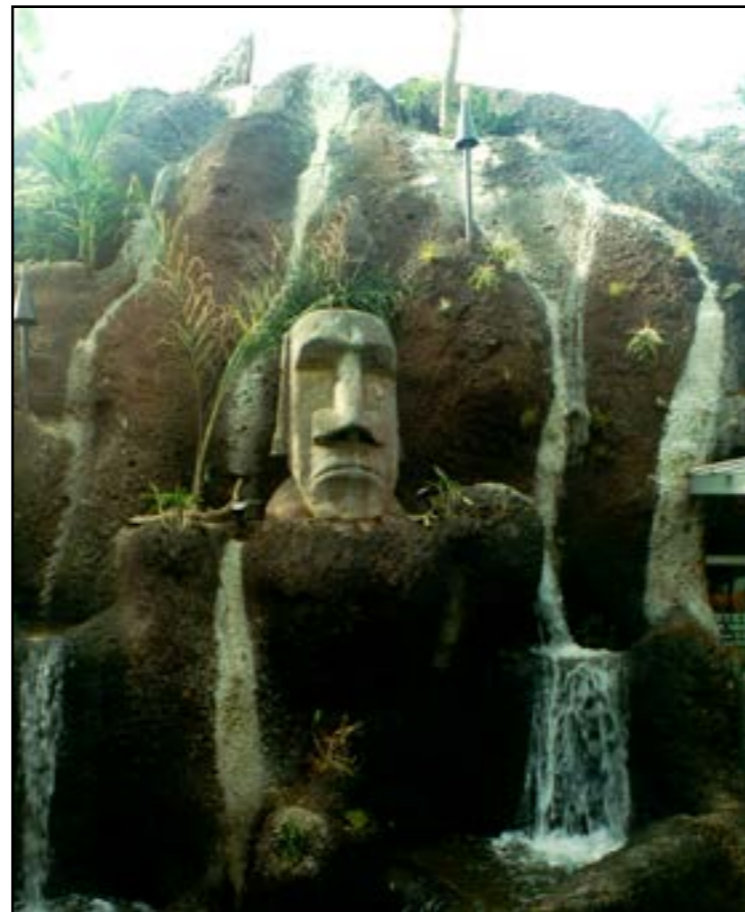

Natureworks was commissioned in 1996 to theme 4 separate Smorgy's restaurants. They are in Ringwood, Burwood, Plenty Rd, Dundoora and Geelong for the Schwaiger family who later sold all four restaurants for $120 million dollars.

The family commissioned Natureworks to design and build the 1 Million exploding volcano entry feature at Dundoora. Every half hour the volcano erupted"as part of an animated show which blew the socks off diners within the restaurants seated over 1,000 people.

"Each restaurant has it's own spectacular special effects show, there is the active volcano at Bundoora (the spectacular erupting volcano lights the night sky against the backdrop of the city skyline), the water garden at Ringwood, the musical fountain and, the waterwheel at East Burwood and of course the superb Salty the Seal and King Neptune shows as well as the giant marine aquarium at Cunningham Pier, Geelong." Large waterfalls and rainforests with creeks and pools enrich the dining experience."