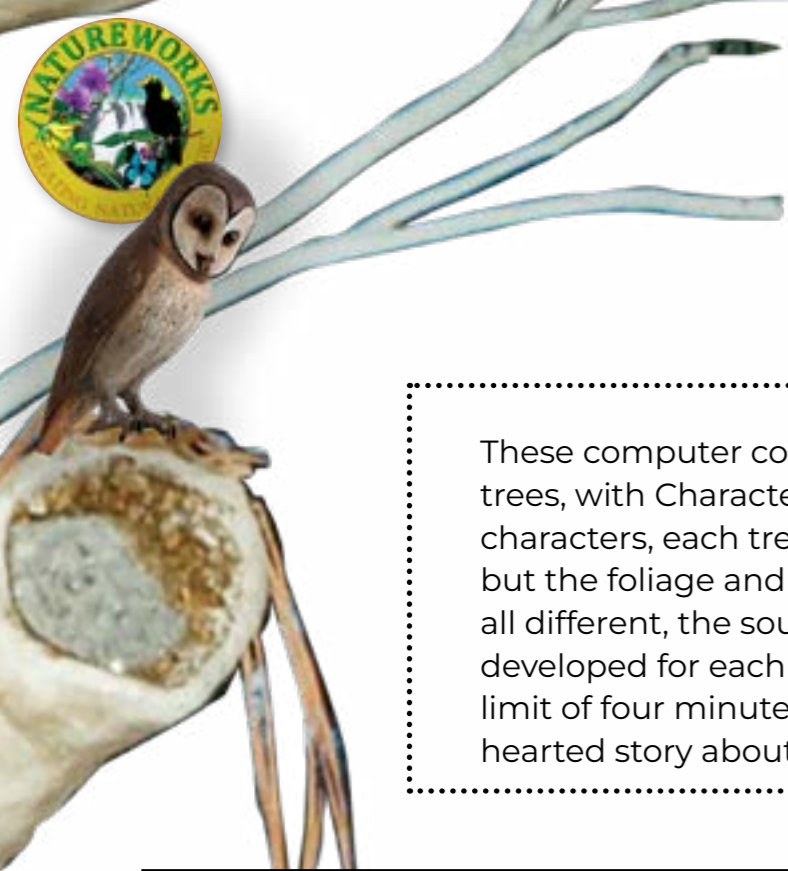

Giant Strangler Fig - 17m Tall & foyer fit-out

The rainforest Lobby

Giant Strangler Fig
17 Metres Tall

Natureworks.com.au

RESTAURANTS

Artificial Interactive Trees

Smorgys Restaurant - Melbourne

These computer controlled talking trees, with Character faces and animal characters, each tree was identical but the foliage and animals were all different, the sound tracks were developed for each tree with a time limit of four minutes. Telling a light hearted story about the forest and its inhabitants. The faces represented were, Jolly, grumpy, Posh and grandma. The show included wind, lightening, water and fire.