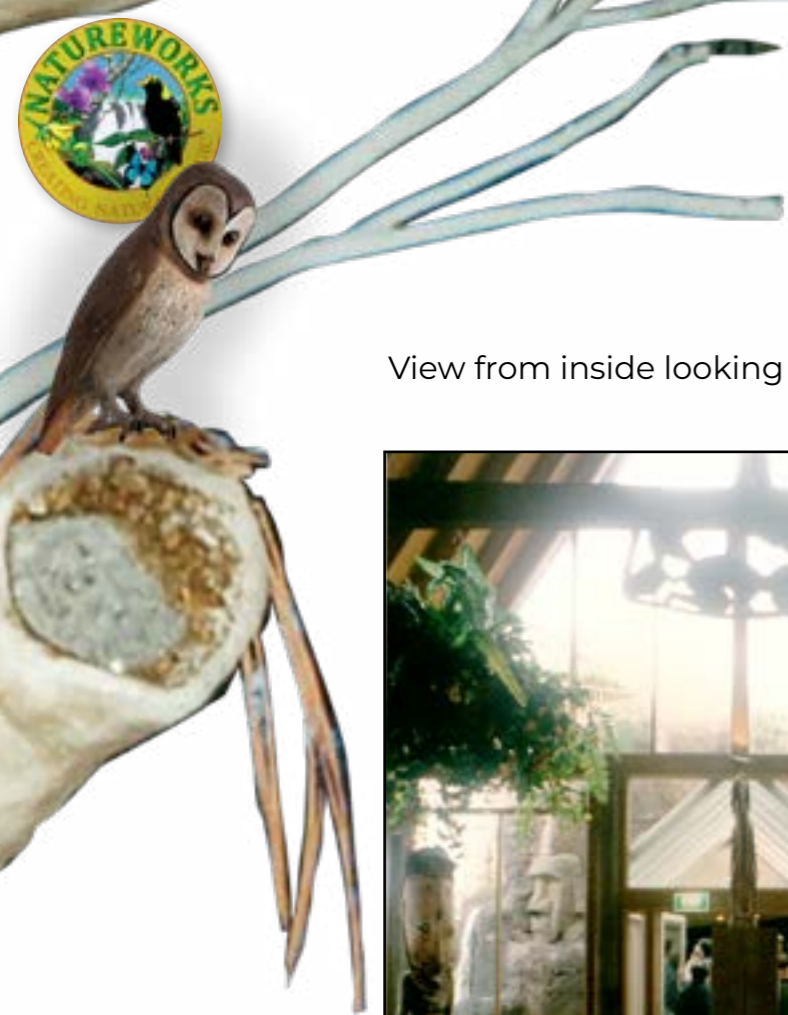

Posh Tree - Interactive Elements - Lightening Strikes and Wind, Special Lighting, Fire and Water - a true 4D experience

Jolly Face Tree

Talking Tree

Grandma Face Tree

Natureworks.com.au

RESTAURANTS

Smorgy's Restaurant - Melbourne