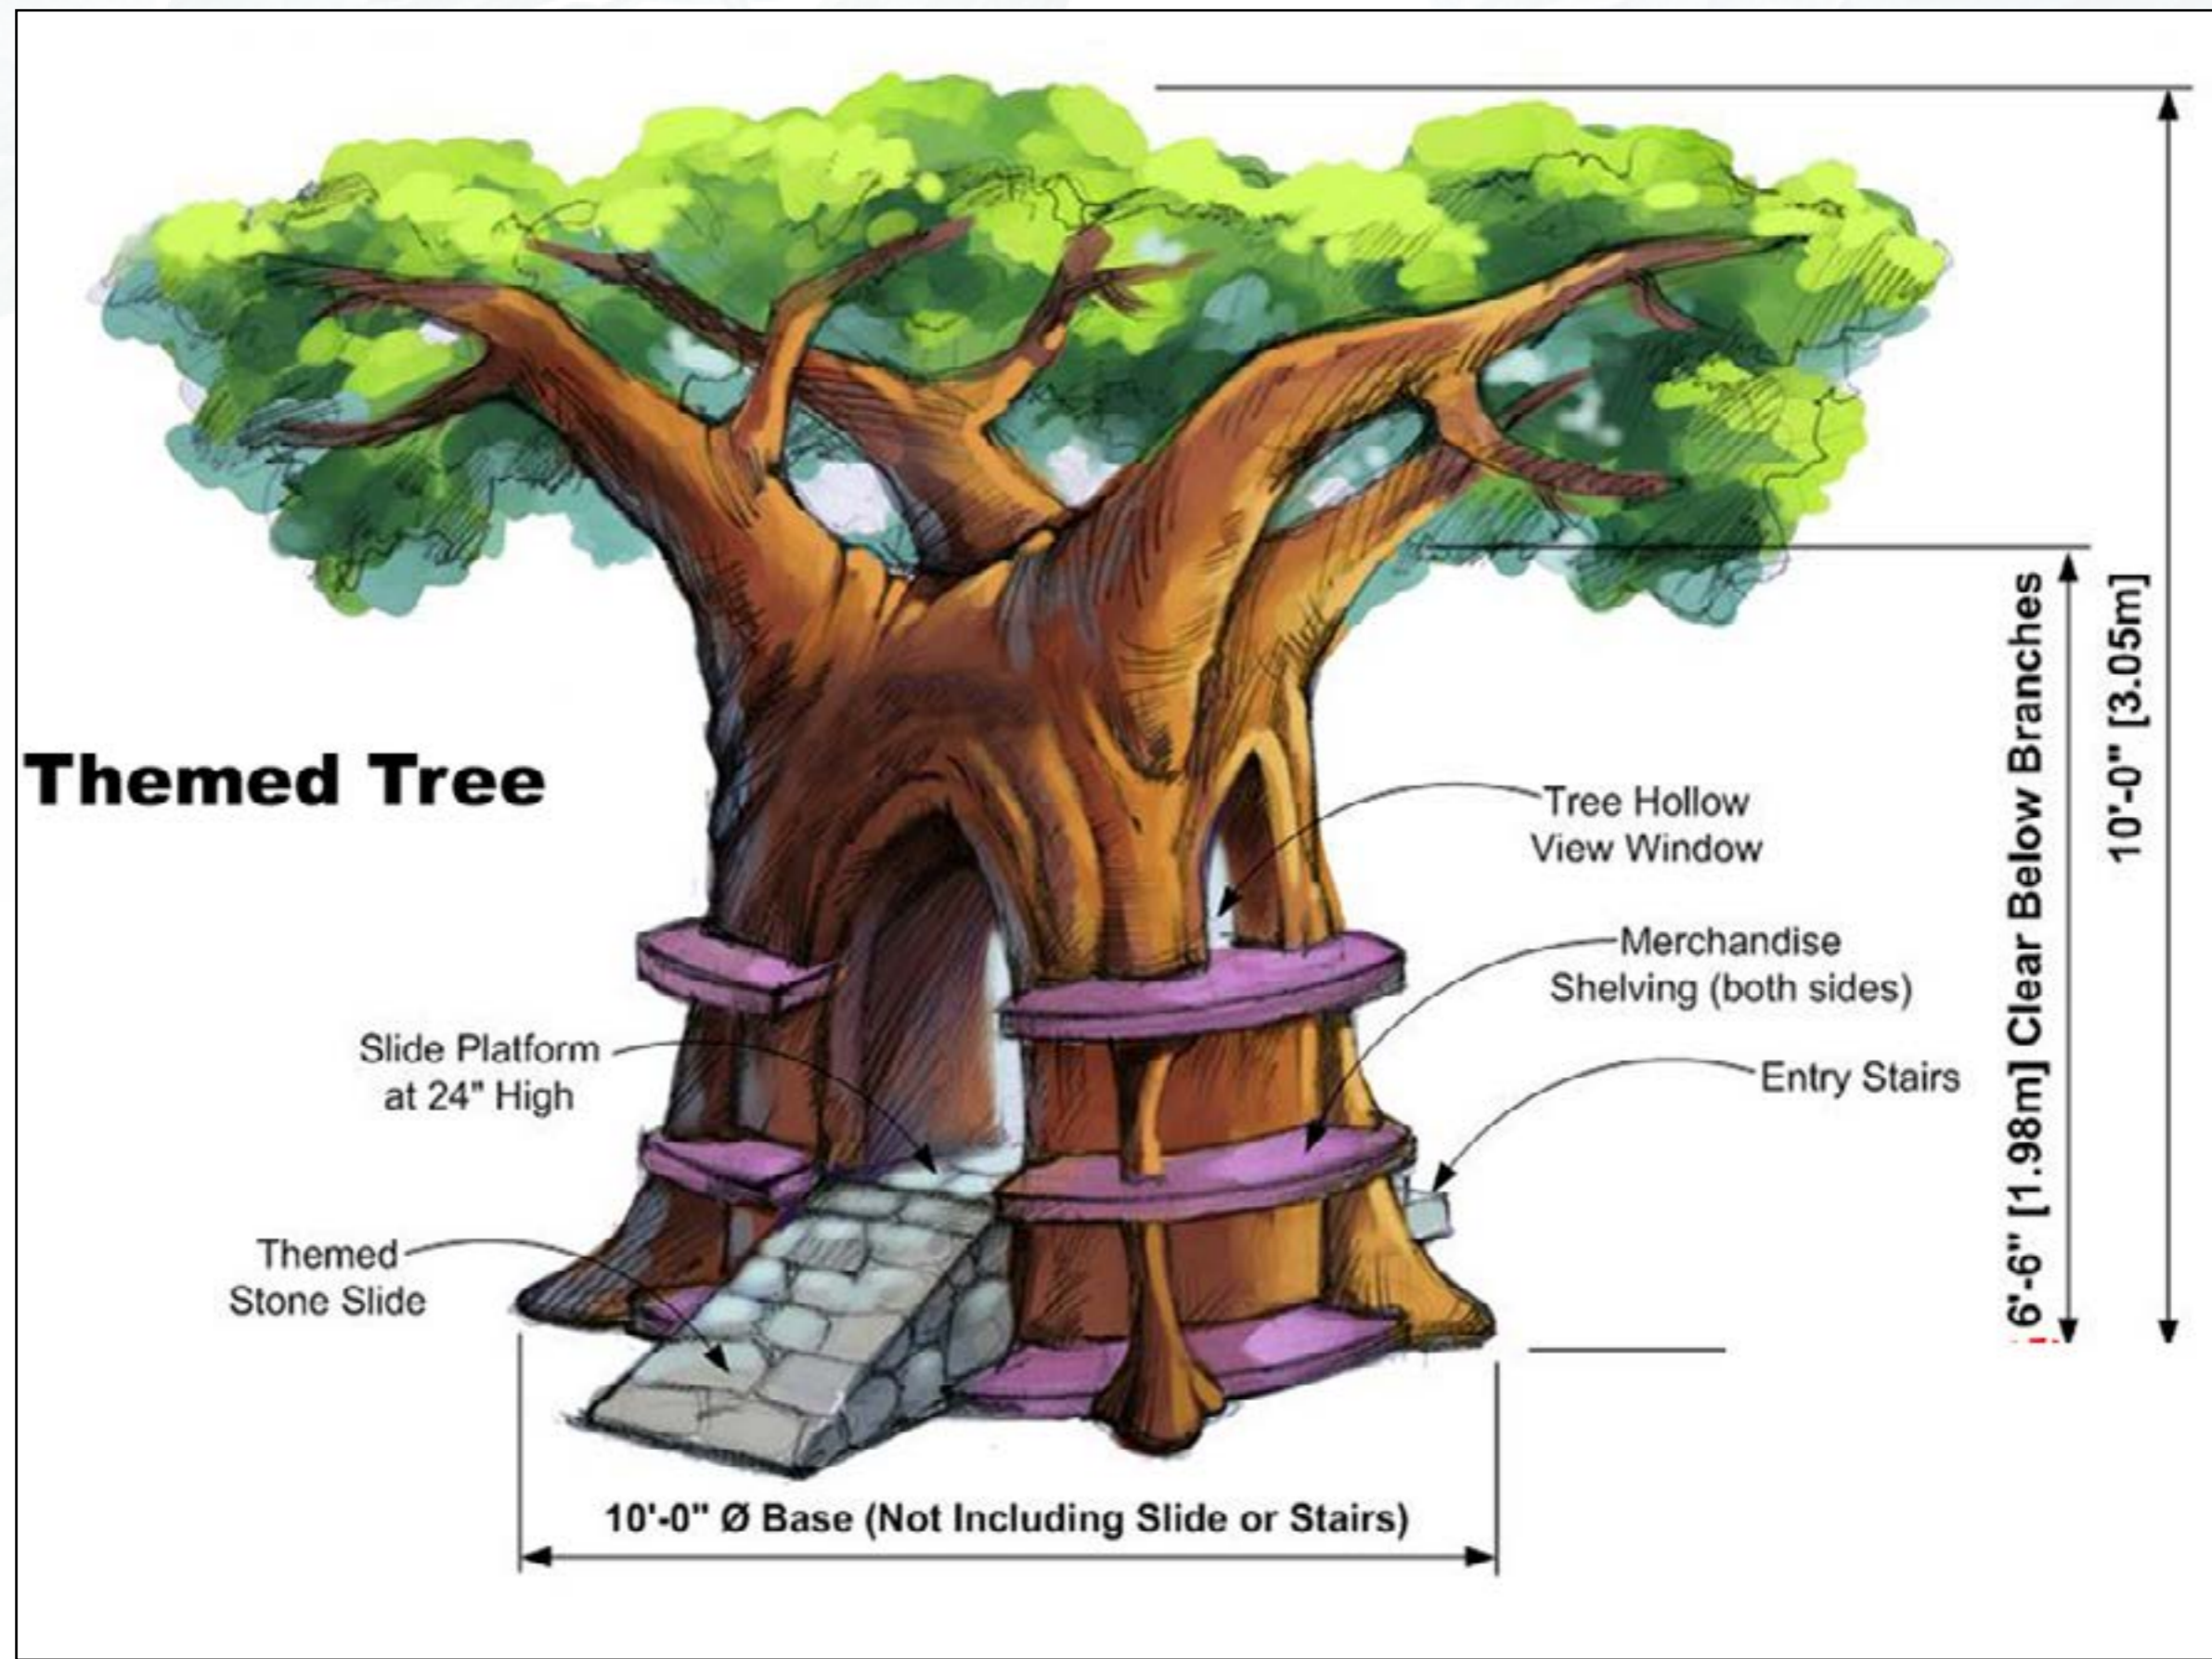

INSPIRATIONAL IDEAS

Raised Walk Through Reading Tree with Shelves

Natureworks.com.au