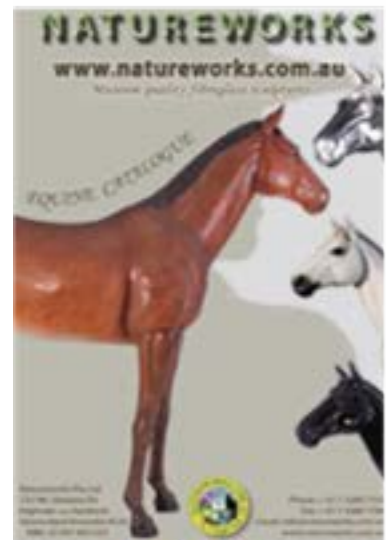

We are also just completing a series of Australian bird and mammal saddled creatures, including emu, koala, kangaroo, echidna wombat and sea-lion which will be a great addition to children's play areas.

Natureworks Catalogues

visit www.natureworks.com.au to view all of our products

ANIMAL ART

AMPHIBIANS CATALOGUE

BIRDS CATALOGUE

DOGS CATALOGUE

ENTRY STATEMENTS

CATERING DECOR

FANTASY THEMING

BUDDHA DECOR

EQUINE CATALOGUE

BEEF CATTLE CATALOGUE

CROCODILE COLLECTION

NAUTICAL THEMING

CHRISTMAS THEMING

EGYPTIAN THEMING