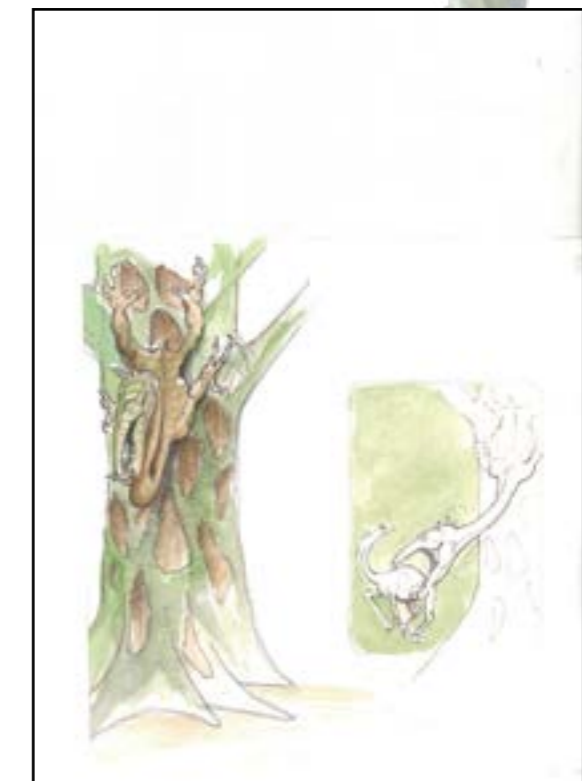

AN EXCITING & ORIGINAL CONCEPT IN CHILDREN'S FANTASY / ADVENTURE PLAY ENVIRONMENTS

NATUREWORKS © 2002

ON THE DRAWING BOARD

Tree Trunk with hiding hole - Concept Art

Lotus Leaves on Long Stems - (available with water squirters)

Imitating Mother Nature

Interactive Tree with animals & sound ACTIVATION buttons

Fire Breathing Bloodwood Tree

Gecko Climbing Tree

ON THE DRAWING BOARD

Bamboo Tee Pee Tree

BAMBOO TEE PEE

Natureworks.com.au

INSPIRATIONAL IDEAS

Themed Centre Piece Tree with Branches

Artistic Wall Tree with climb in base

Natureworks.com.au

INSPIRATIONAL IDEAS

Resting Tree for story time.
Creating a unique centre piece for readers to rest in a nature themed environment