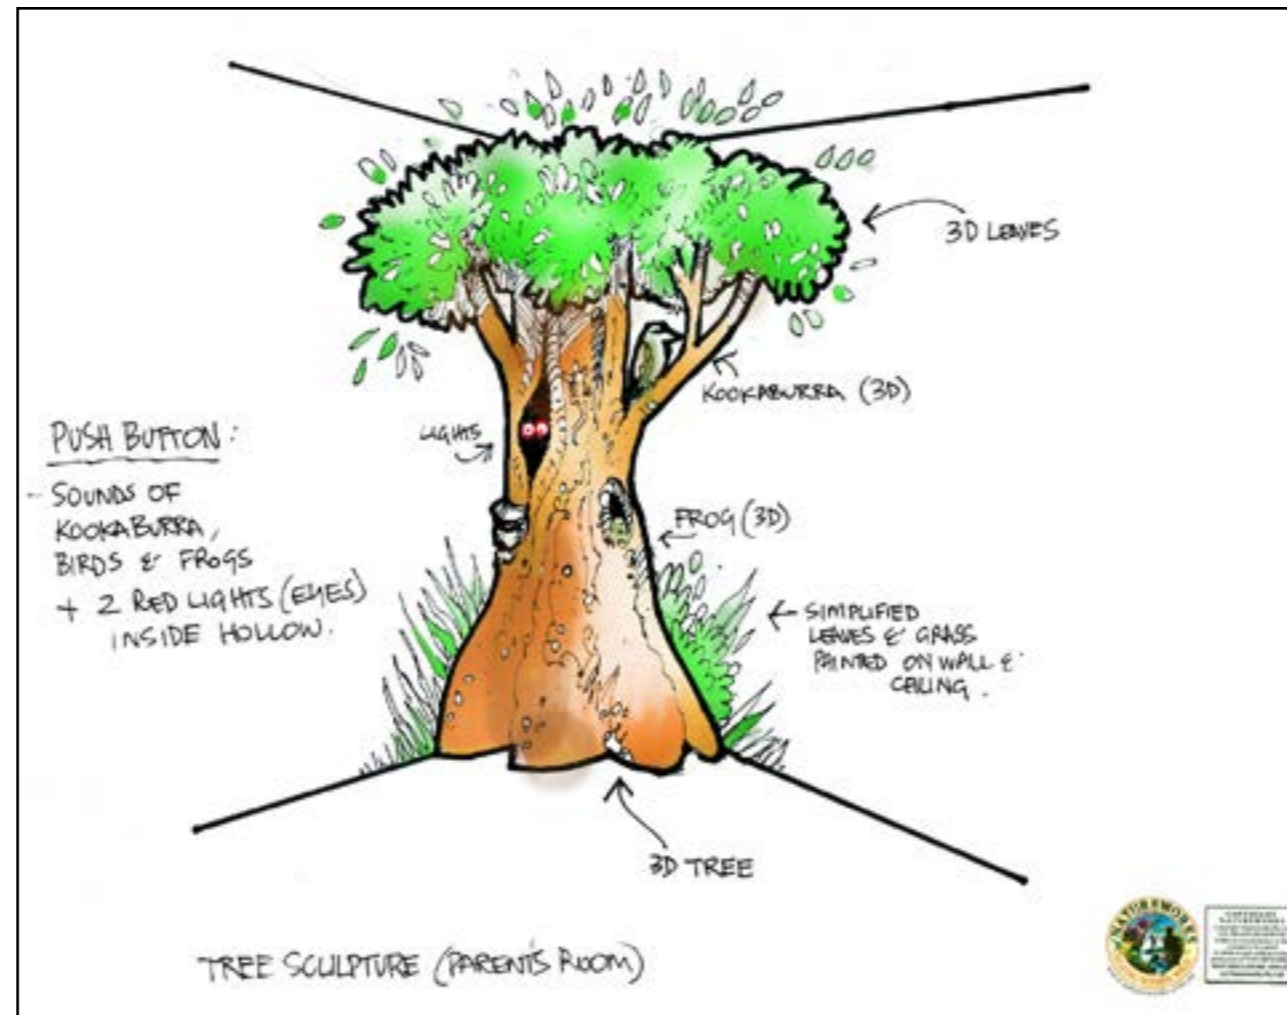

Interactive Tree with animals & sound ACTIVATION buttons