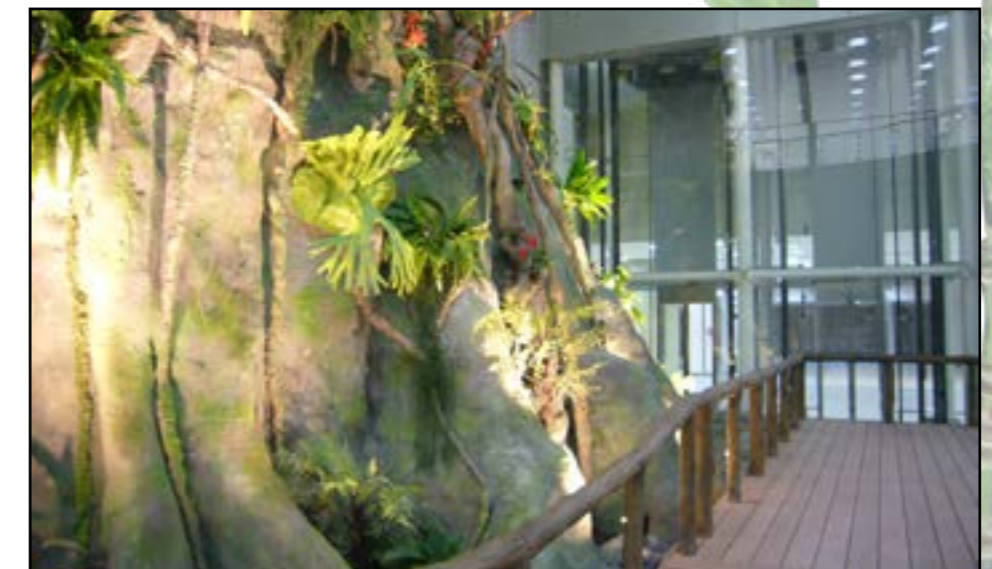

SHOPPING CENTRES

This tree was built at a cost of 1.7 million dollars in 2008 by a team from Natureworks. The trunk was built on site, but the branches were prefabricated at the Highvale studios in Samford, Australia and shipped in 10 x 40ft containers to site.

The clients' intent was to lay claim to building the largest artificial tree in the world. It is over 11 metres in diameter at the base, through which the public can walk and the diameter where it "breaks through" the ceiling is still 6 metres wide.