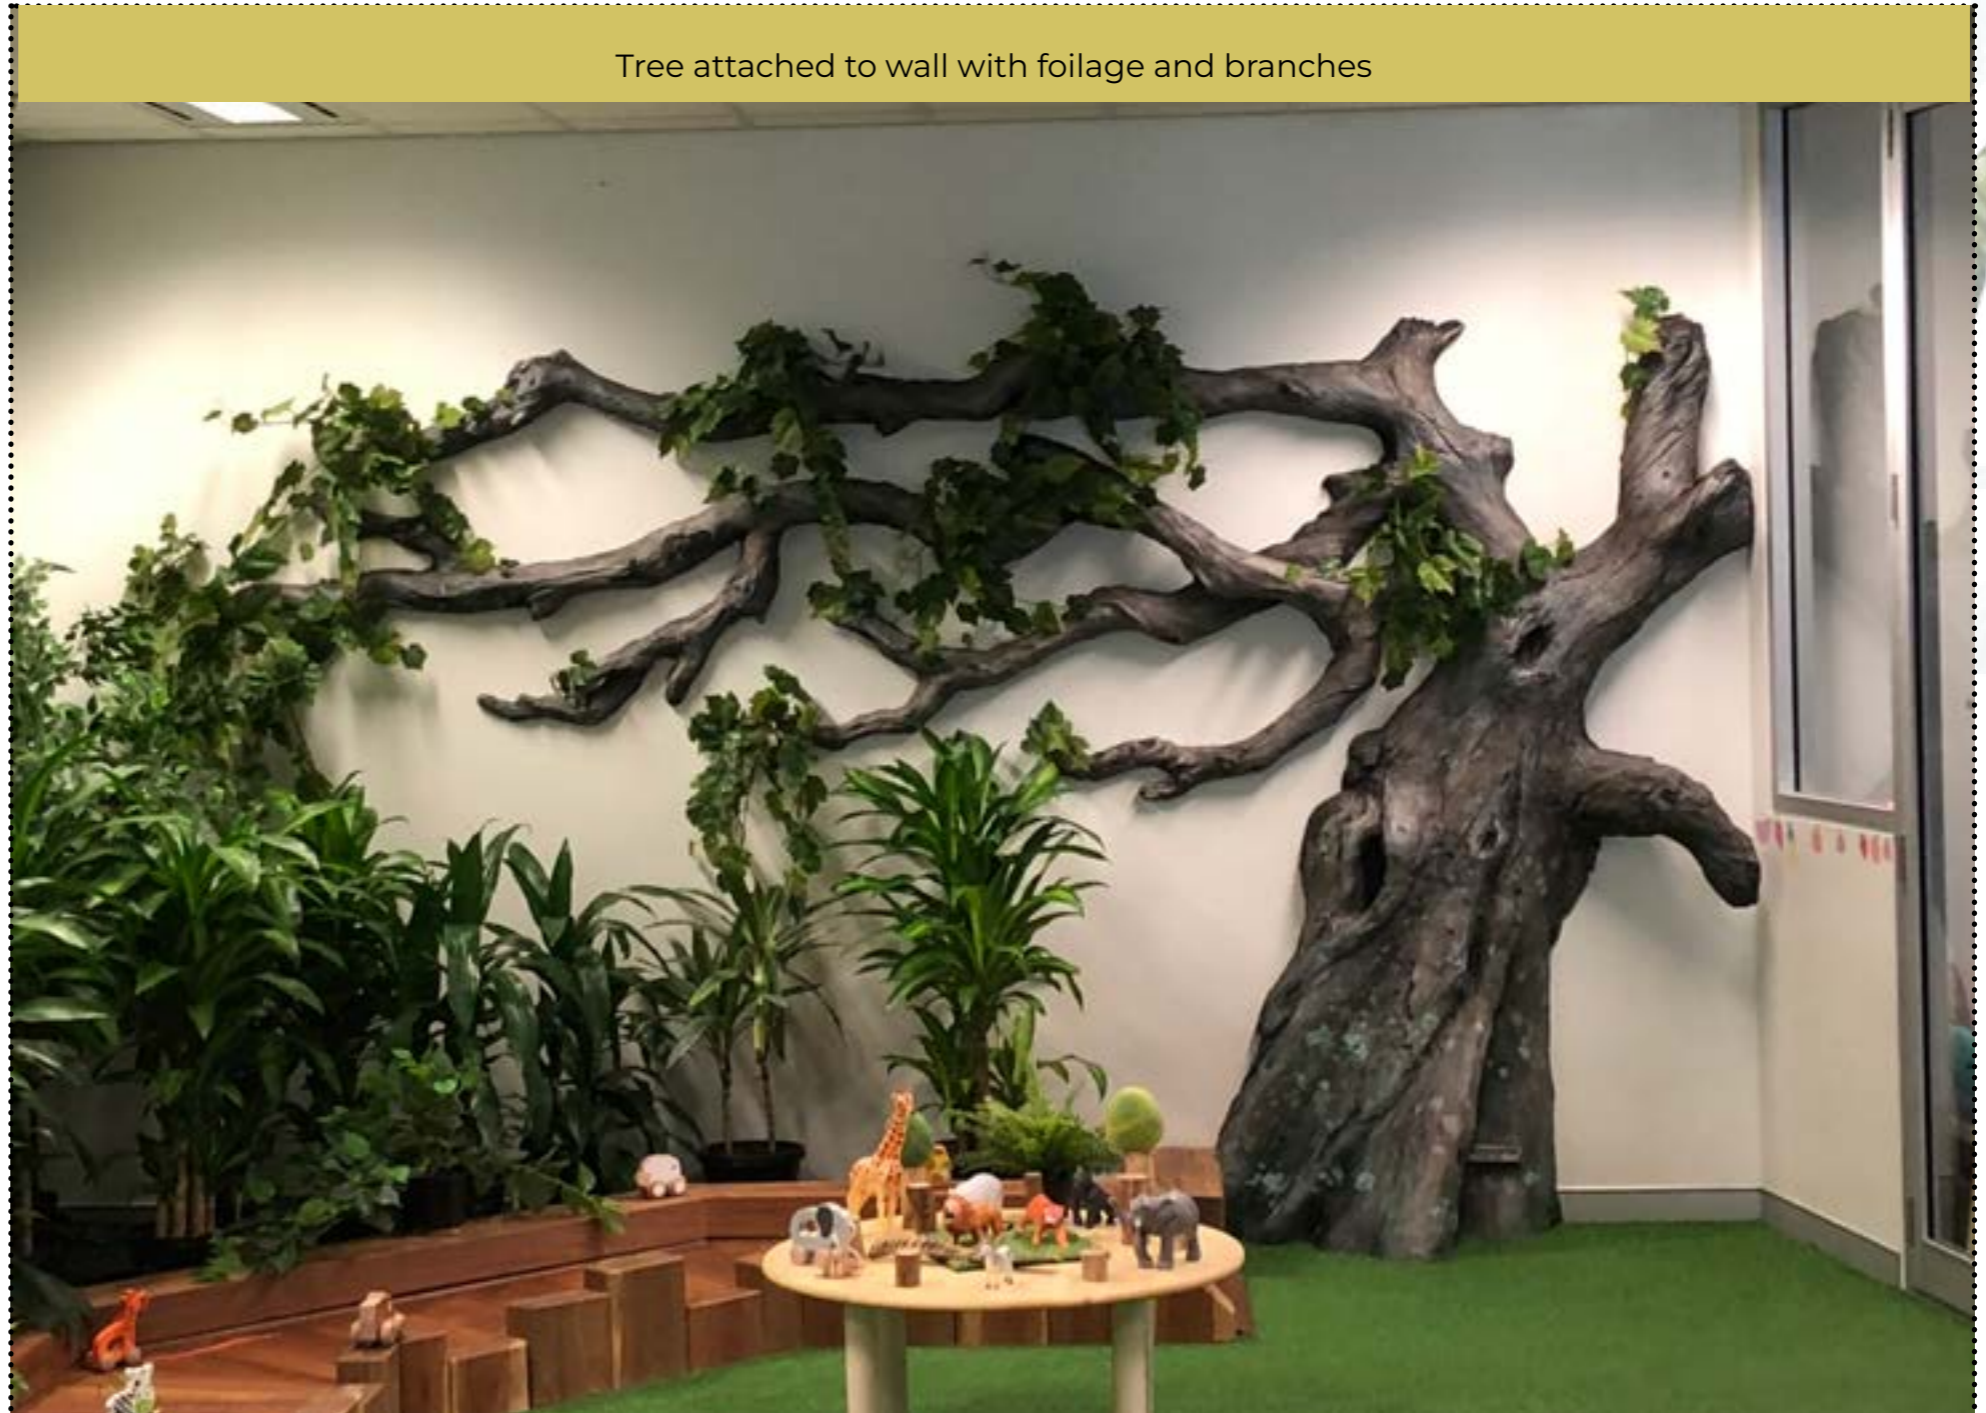

Natureworks.com.au

EDUCATIONAL CENTRES

Little Scholars School of Early Learning - Brisbane- Play area Tree Decor

This Windswept Tree is an ideal touch of nature to an Early Learning Centre play area. It sits flush against the wall and can be customised with the addition of foilage and various animals depending on the clients needs.

Tree with branches

Tree attached to wall with foilage and branches

EDUCATIONAL CENTRES

Enchanted Tree with sign - Early Learning Centre

Enchanted Forest Tree and Sign - Custom made for Childcare Centre Entry Sign