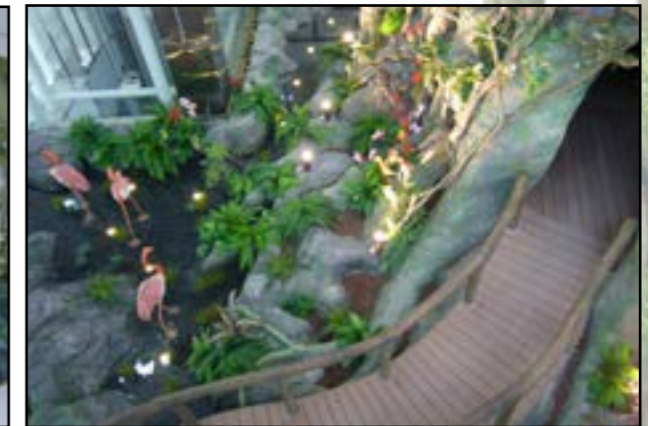

SHOPPING CENTRES

This tree was built at a cost of 1.7 million dollars in 2008 by a team from Natureworks. The trunk was built on site, but the branches were prefabricated at the Highvale studios in Samford, Australia and shipped in 10 x 40ft containers to site.

The clients' intent was to lay claim to building the largest artificial tree in the world. It is over 11 metres in diameter at the base, through which the public can walk and the diameter where it "breaks through" the ceiling is still 6 metres wide.