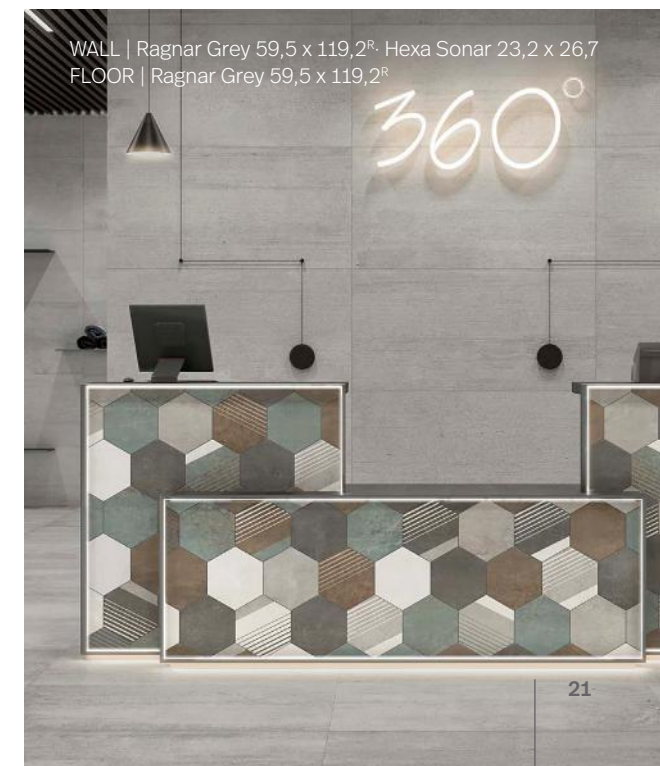

Sonar

8 different designs