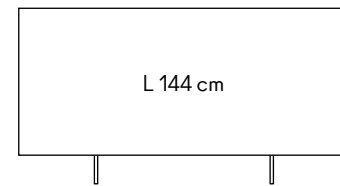

33,8
13,3"
76,4
30"
33,8
13,3"