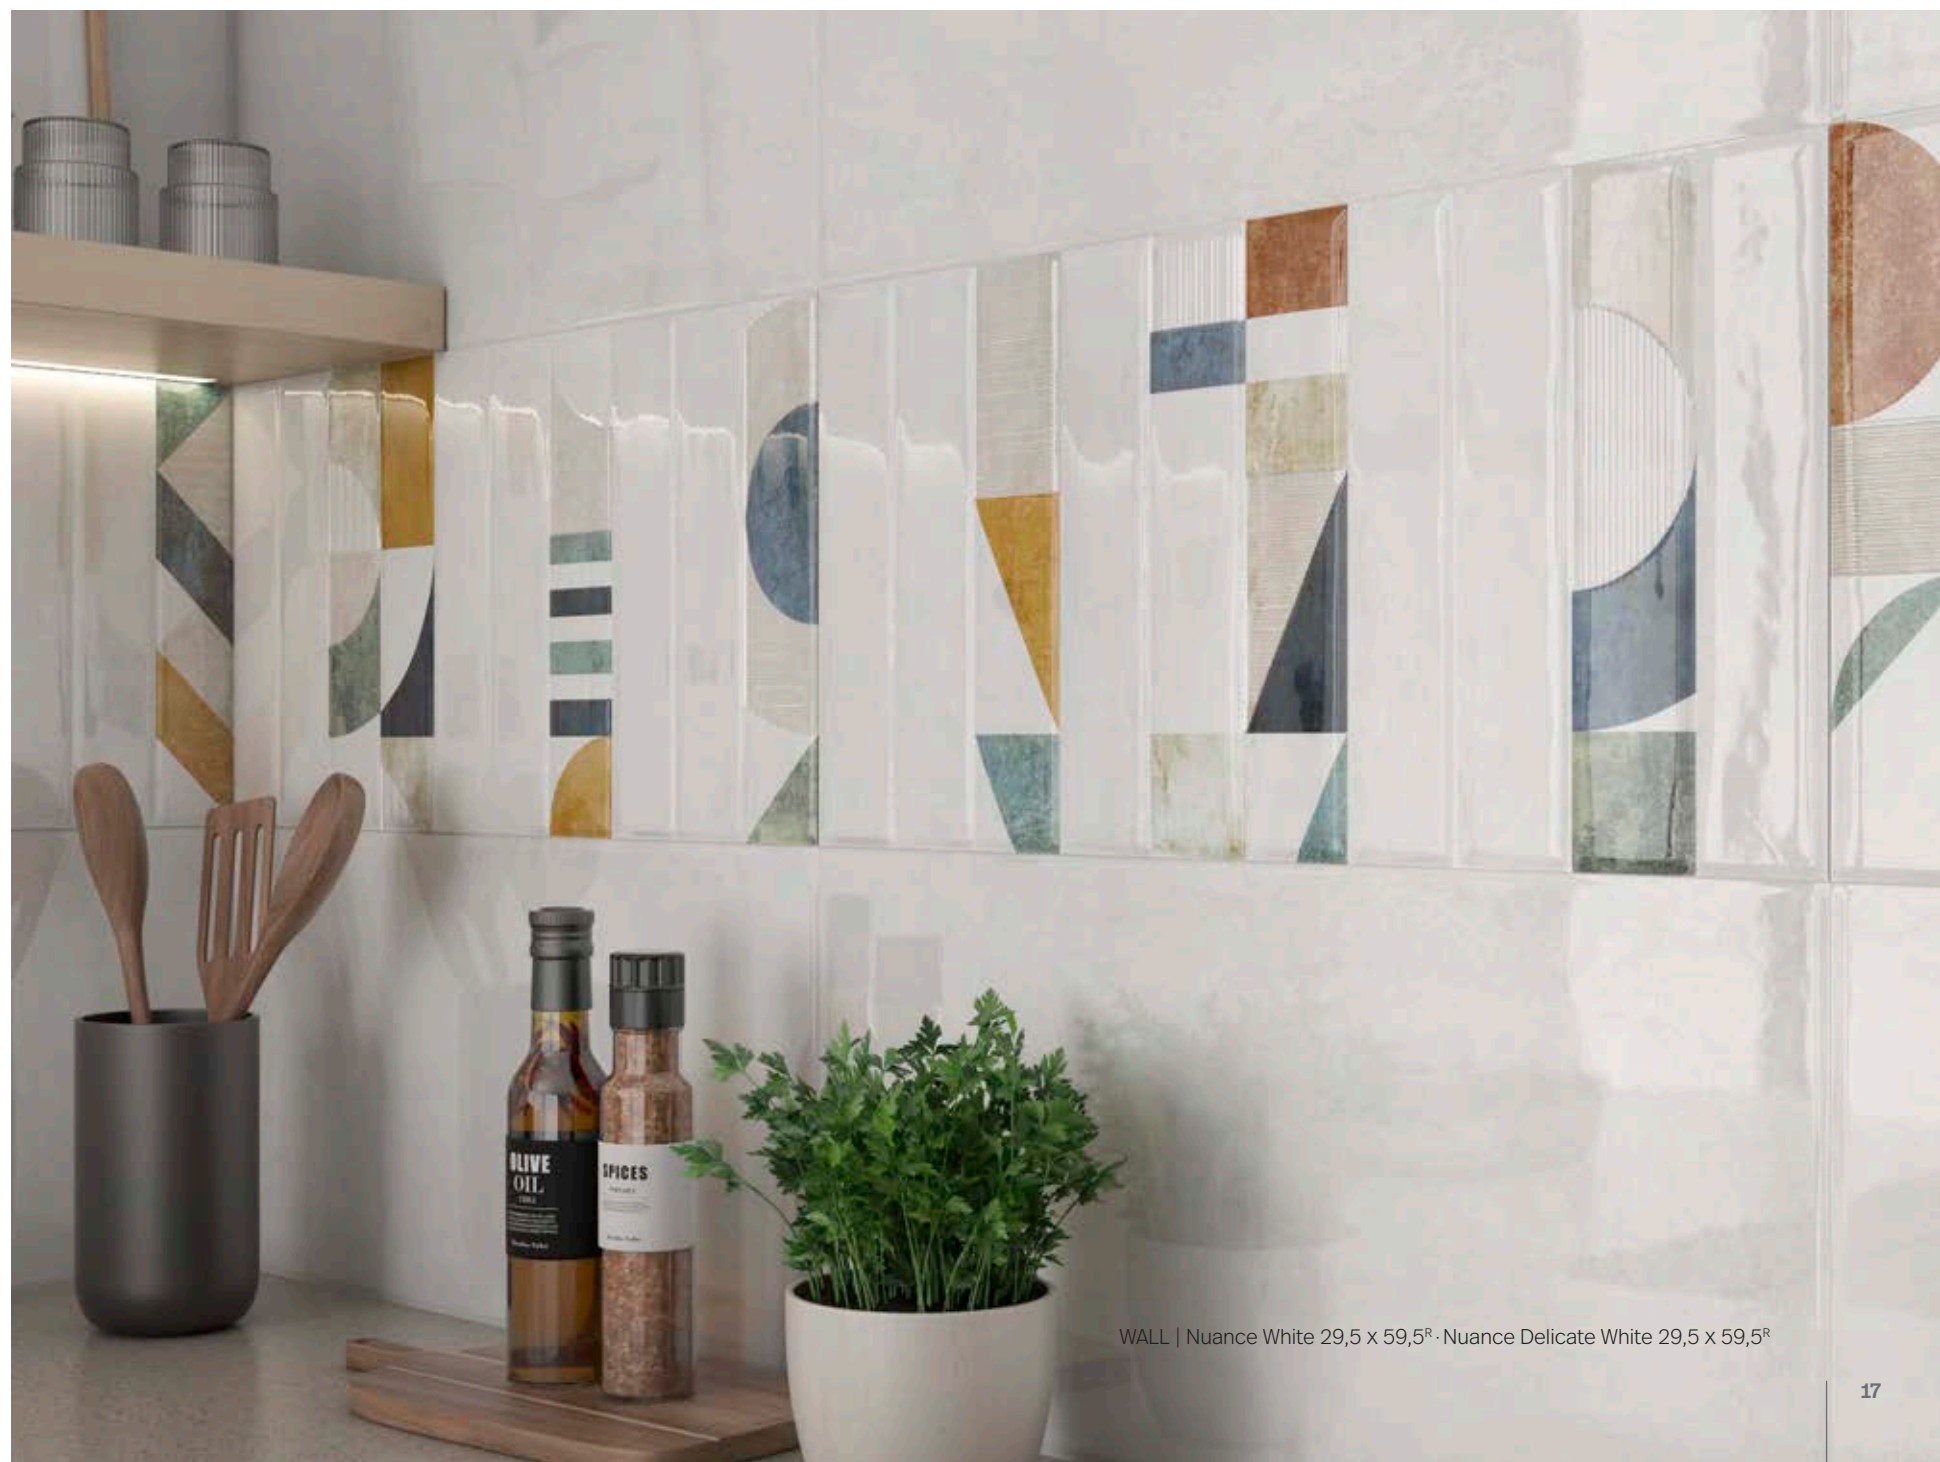

FR Un décor polyvalent, au format 29,5 x 59,5, combinable avec toute la collection Nuance. Disponible en deux couleurs : White et Beige, il offre une combinaison géométrique précise, apportant couleur et vitalité aux espaces. Le jeu des formes et des couleurs dans une seule pièce crée une simulation de briques qui évoque l'irrégularité caractéristique de la céramique artisanale, une proposition dynamique et énergétique pour tout espace.

DE Dieses vielseitig einsetzbare Dekor im Format 29,5 x 59,5 kann mit der gesamten Nuance-Kollektion kombiniert werden. Erhältlich in zwei Farben: White und Beige. Es zeichnet sich durch eine präzise geometrische Kombination aus, die Farbe und Lebendigkeit in den Raum bringt. Das Zusammenspiel von Formen und Farben im selben Artikel erzeugt den Eindruck von Ziegelsteinen, die die charakteristische Unregelmäßigkeit von handgefertigter Keramik widerspiegeln. Ein dynamisches und energiegeladenes Konzept für jeden Raum.

RS УНИВЕРСАЛЬНЫЙ ДЕКОР ФОРМАТА 29,5x59,5, КОТОРЫЙ СОЧЕТАЕТСЯ СО ВСЕЙ КОЛЛЕКЦИЕЙ NUANCE. ДОСТУПЕН В ДВУХ ВАРИАНТАХ: WHITE И BEIGE. ПРЕДЛАГАЕТ ЧЕТКОЕ СОЧЕТАНИЕ ГЕОМЕТРИЧЕСКИХ ФОРМ, КОТОРОЕ ПРИВНОСИТ ЦВЕТ И ЖИЗНЕННУЮ ЭНЕРГИЮ В ПРОСТРАНСТВО. ИГРА ФОРМ И ЦВЕТОВ В ОДНОМ ИЗДЕЛИИ СОЗДАЕТ ИМИТАЦИЮ КИРПИЧЕЙ, ОБЛАДАЮЩИХ ХАРАКТЕРНЫМИ НЕРОВНОСТЯМИ КЕРАМИКИ РУЧНОЙ РАБОТЫ, — ДИНАМИЧНОЕ И ЭНЕРГИЧНОЕ ПРЕДЛОЖЕНИЕ ДЛЯ ЛЮБОГО ПРОСТРАНСТВА.

WALL | Nuance White 29,5 x 59,5^R · Nuance Delicate White 29,5 x 59,5^R