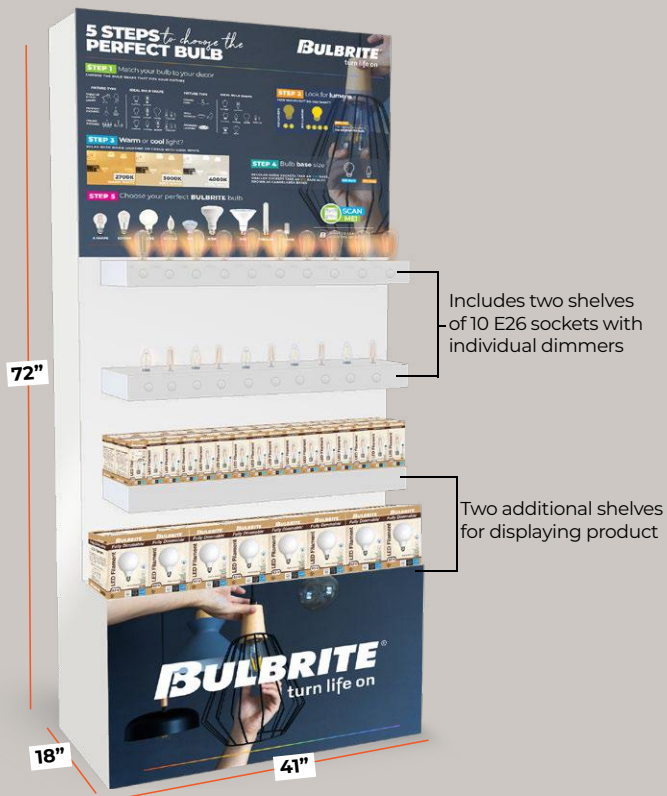

LED mini COLLECTION

A perfect way to showcase our full glass LED mini line that packs a punch in a tiny space.

Display will hold 6 LED Mini bulbs

Easy to use:
Dimmer and power switch
are conveniently mounted on the front.
Includes display bulbs and a
6' power cord.

It features a 29" diameter wheel with 16 E26 base sockets.

Large Wall Mounted Wheel

Dimensions: 29" L x 29" W x 9" D

Item # 900155 Ordering Code: LARGE/ROUND/WHEEL/DISPLAY

Breadth of Product Wall Display

Dimmer switch included

Includes 8 E26 sockets with individual on/off switches

Breadth of Product Display

Dimensions: 30" W x 15" H x 12" D

Item # 900204 Ordering Code: SHELF/WALL/DISPLAY

Floor Display

Floor Display with Sockets

Dimensions: 41" W x 72" H x 18" D