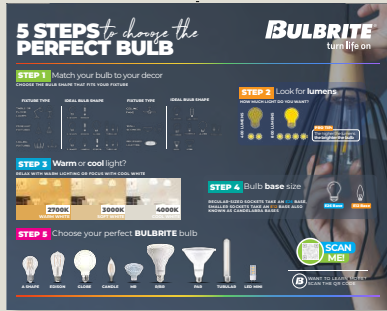

Confused about bulbs? Use our counter mat to follow 5 easy steps to choose the perfect product.

Counter Mat