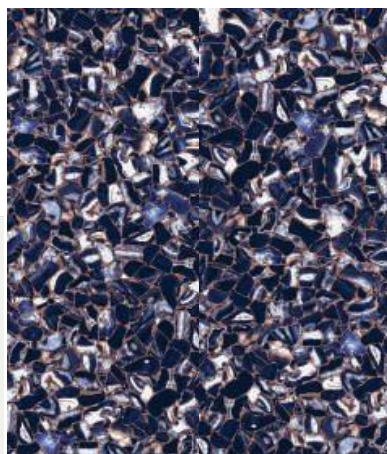

Available Dimension

1200x3200 | 1200x2800
1200x2400 | 800x3200
800x2400