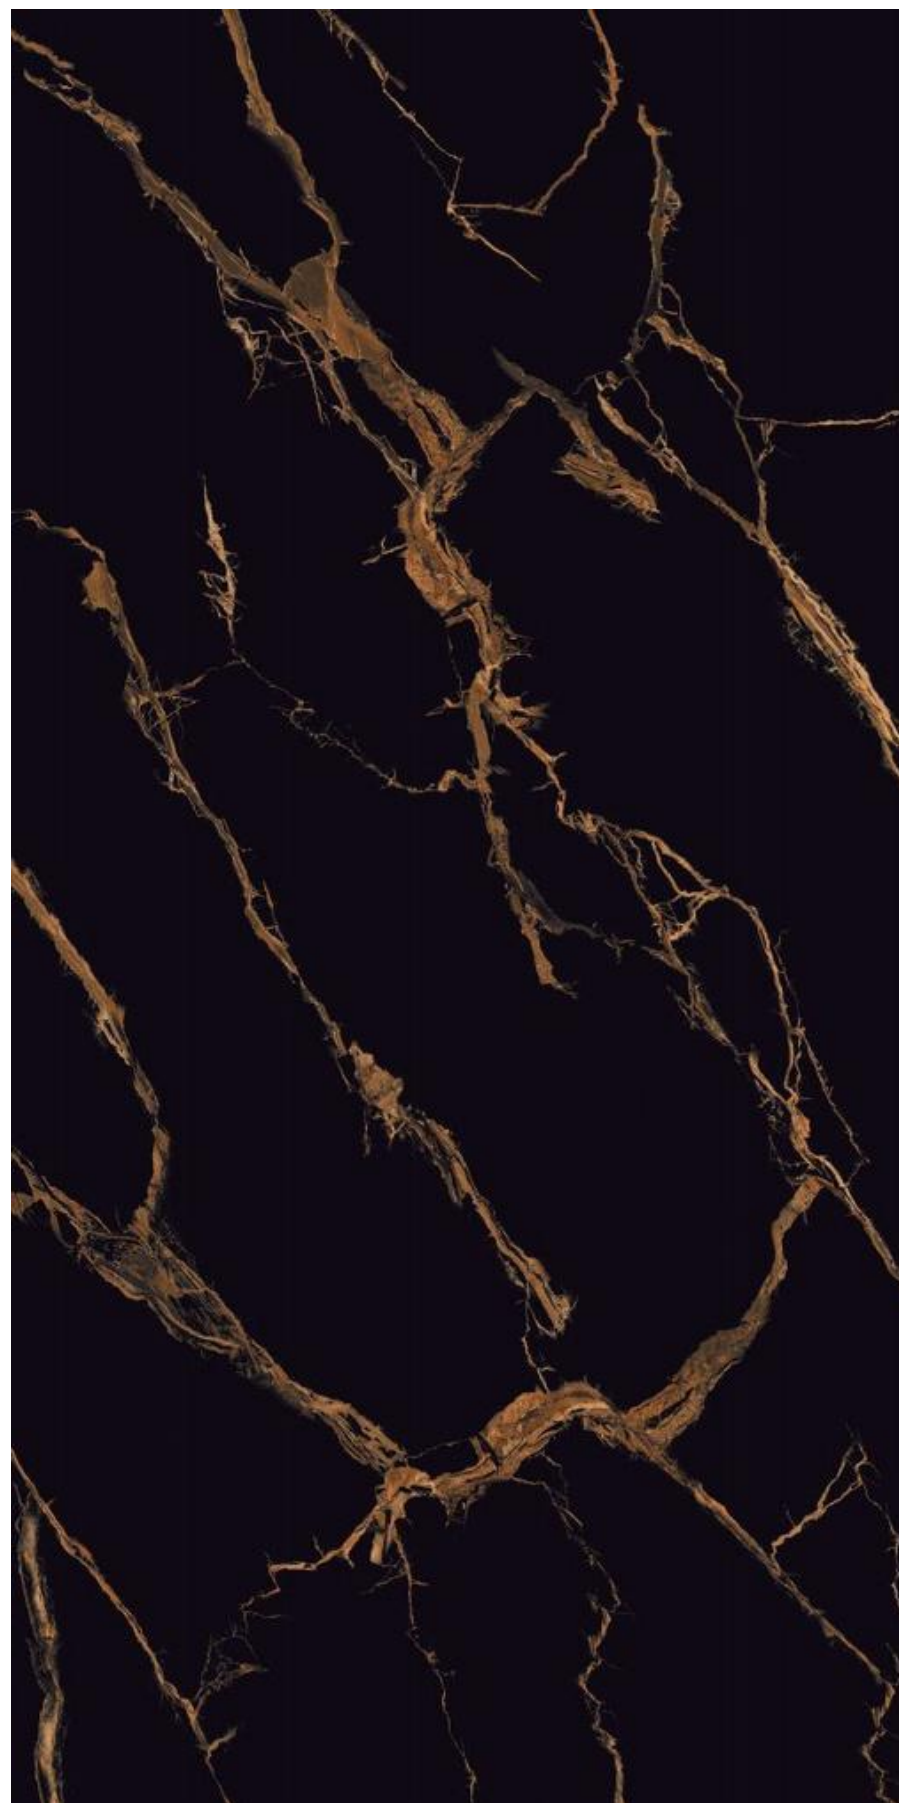

RANDOM : 02

DYNAMIC GOLD

RANDOM : 02

DYNAMIC GOLD

SIZE

1600x3200 MM

FINISH
GLOSSY & MATT

THICKNESS
12 & 20 MM