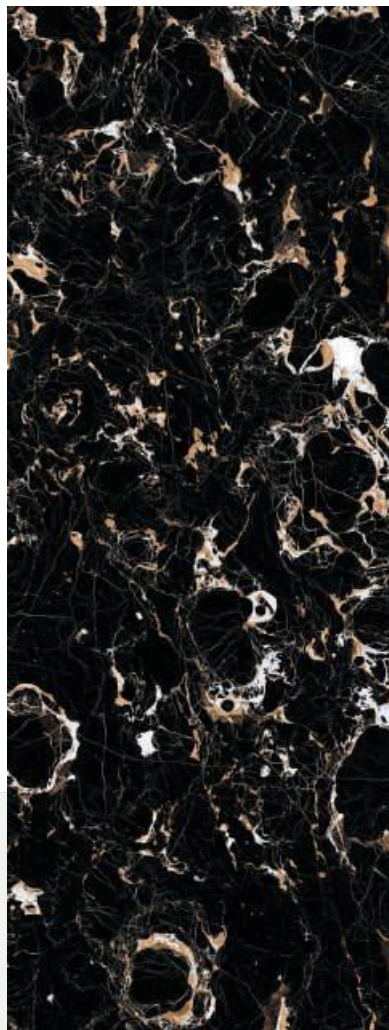

BLACK B O D Y

PORTORO BLACK

Thickness: 6mm/9mm/15mm
Finish: High Gloss
Type: Black Body
Random: 2

Available Dimension

1200x3200 | 1200x2800
1200x2400 | 800x3200
800x2400

ROYAL ARMANI EDITION

Thickness: 6mm/9mm/15mm
Finish: High Gloss
Type: Black Body
Random: 2

Available Dimension

1200x3200 | 1200x2800
1200x2400 | 800x3200
800x2400