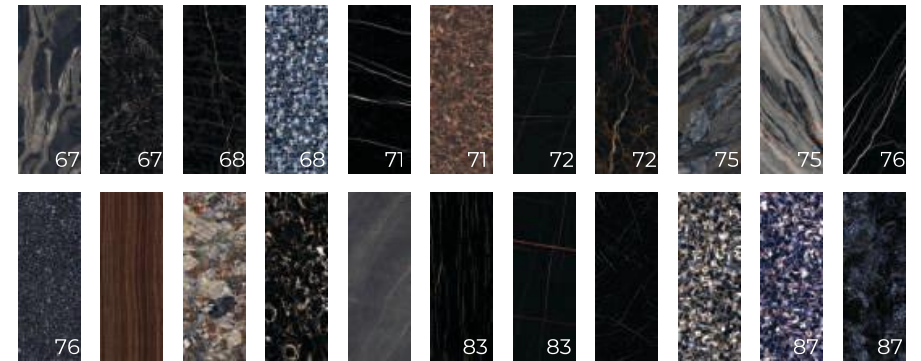

CONTENT

Black Body