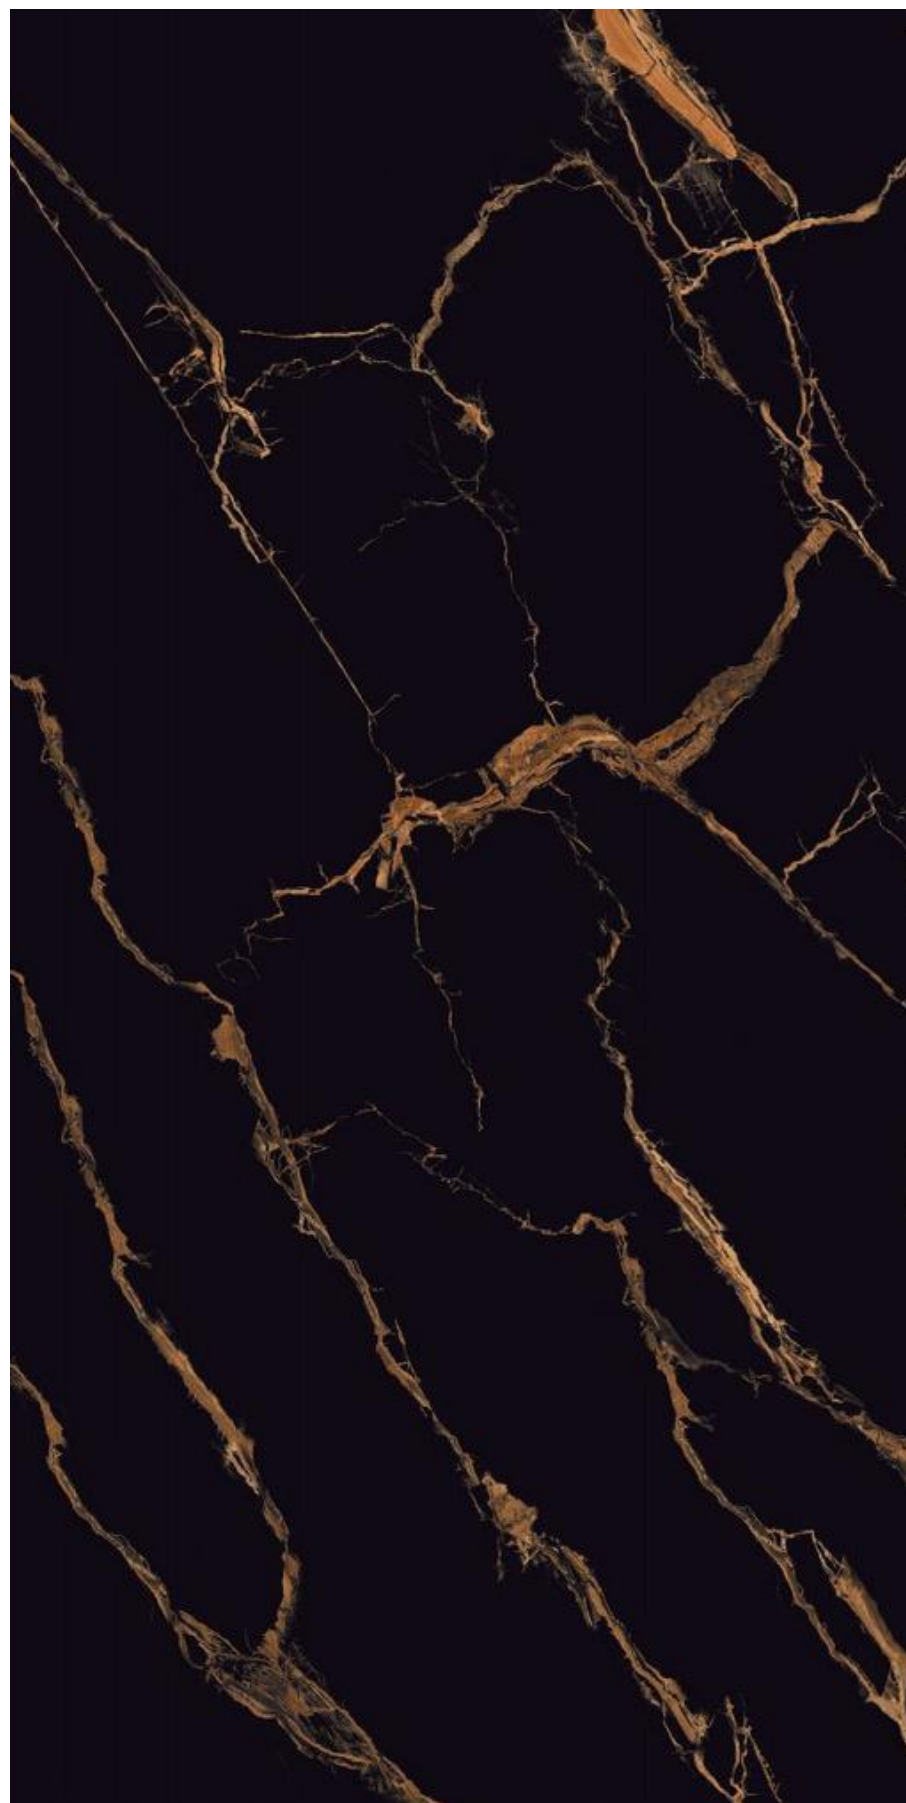

RANDOM : 02

DYNAMIC GOLD

RANDOM : 02

DYNAMIC GOLD

SIZE

1600x3200 MM

FINISH
GLOSSY & MATT

THICKNESS
12 & 20 MM