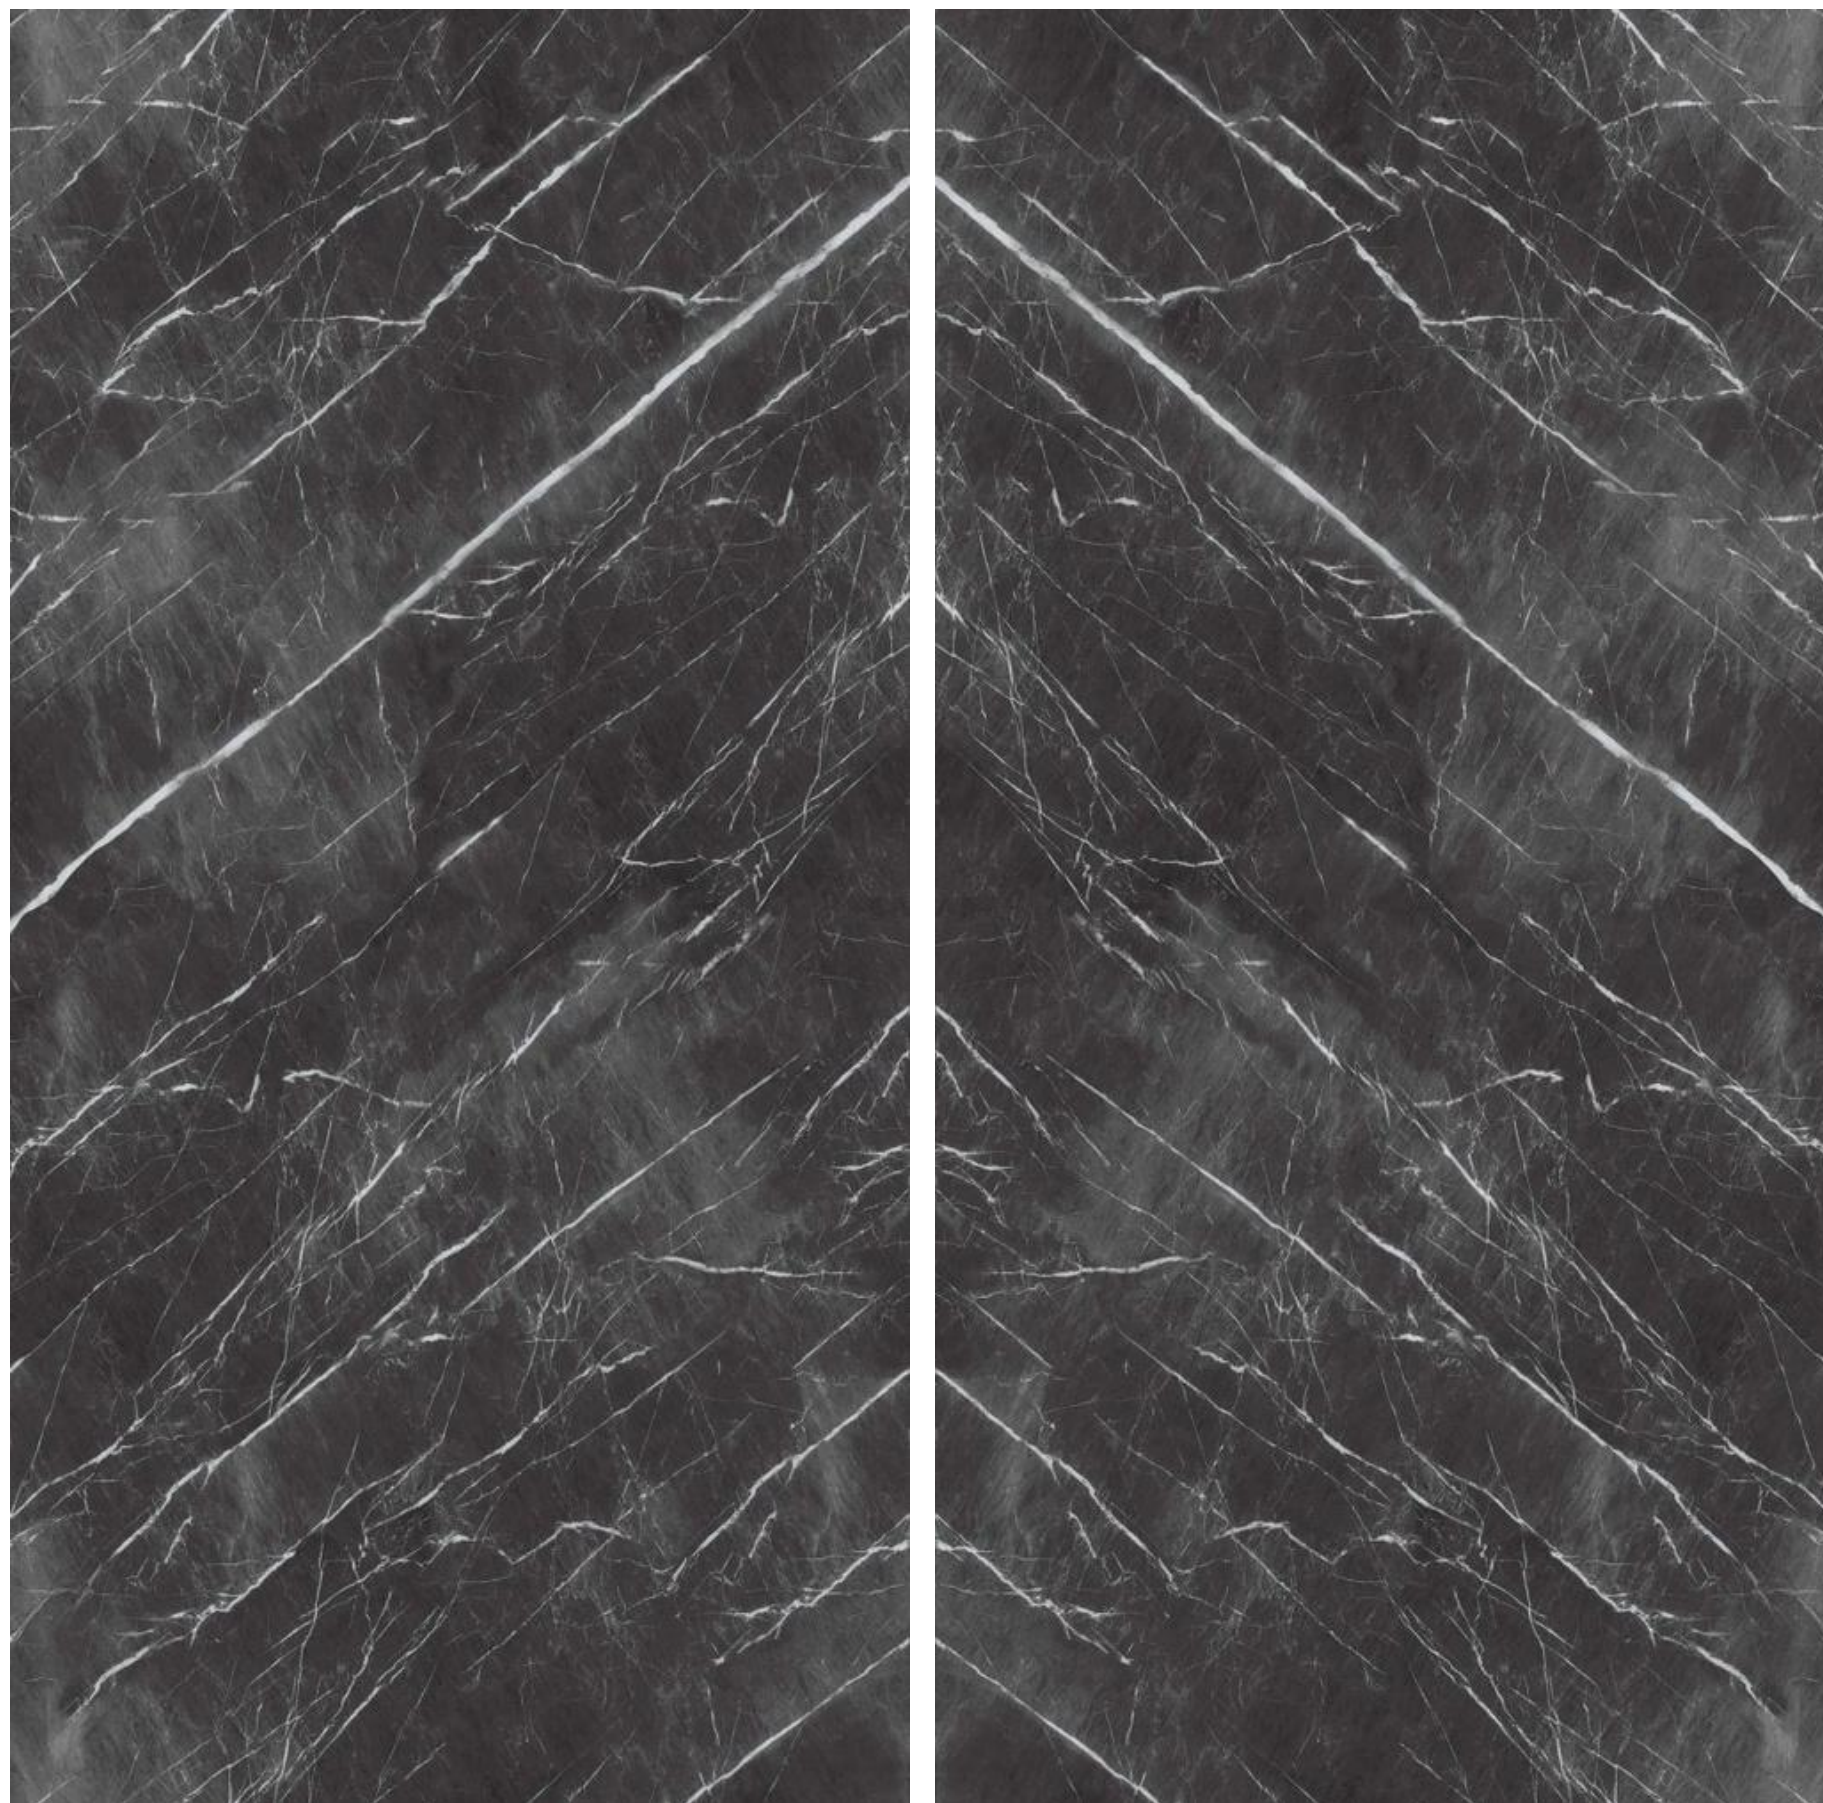

RANDOM : 02

TITANIUM STEEL_BM

SIZE
1600x3200 MM

FINISH	THICKNESS
GLOSSY & MATT	12 & 20 MM