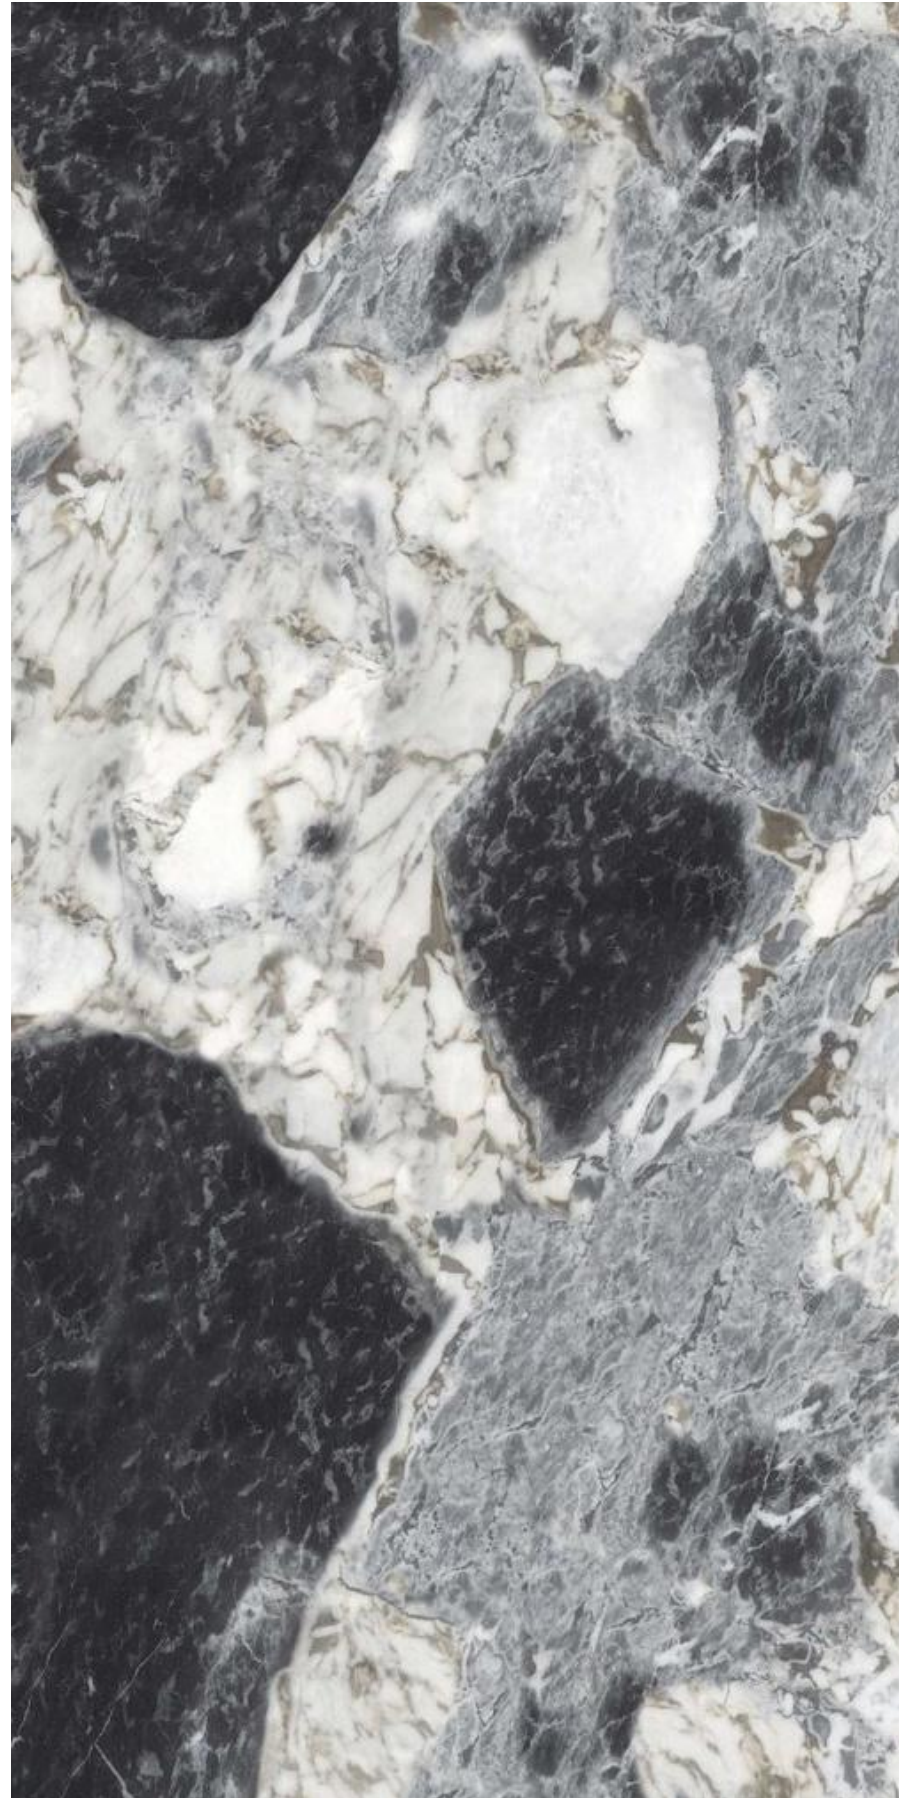

RANDOM : 02

VISHWAS®
CERAMICA

NOVELLA

SIZE
1600x3200 MM

FINISH
GLOSSY & MATT

THICKNESS
12 & 20 MM