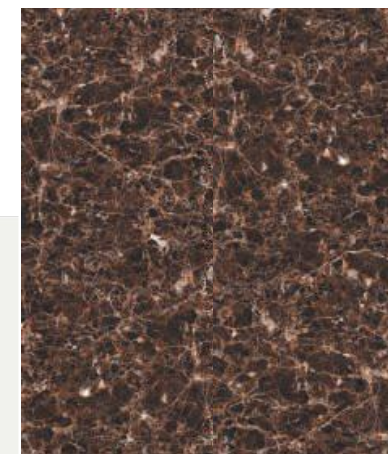

Available Dimension

1200x3200 | 1200x2800
1200x2400 | 800x3200
800x2400