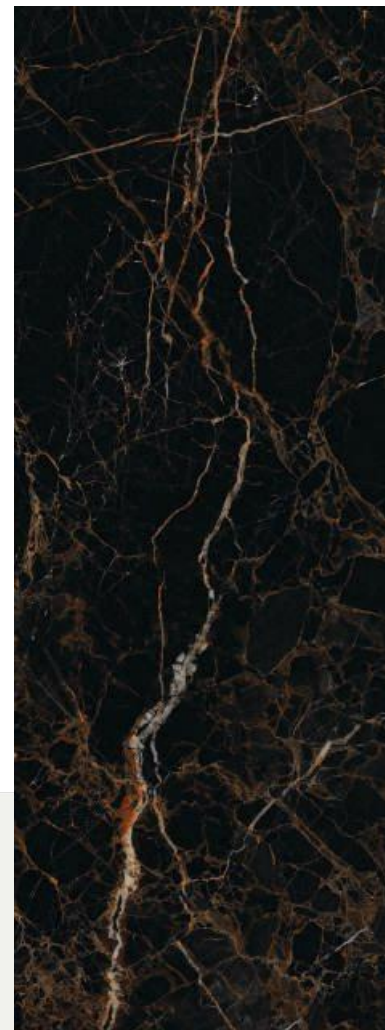

HORSE BROWN

Thickness: 6mm/9mm/15mm
Finish: High Gloss
Type: Black Body
Random: 2

Available Dimension

1200x3200 | 1200x2800
1200x2400 | 800x3200
800x2400

Wall

Farnicia Laurent
Type: Black Body
High Gloss

Floor