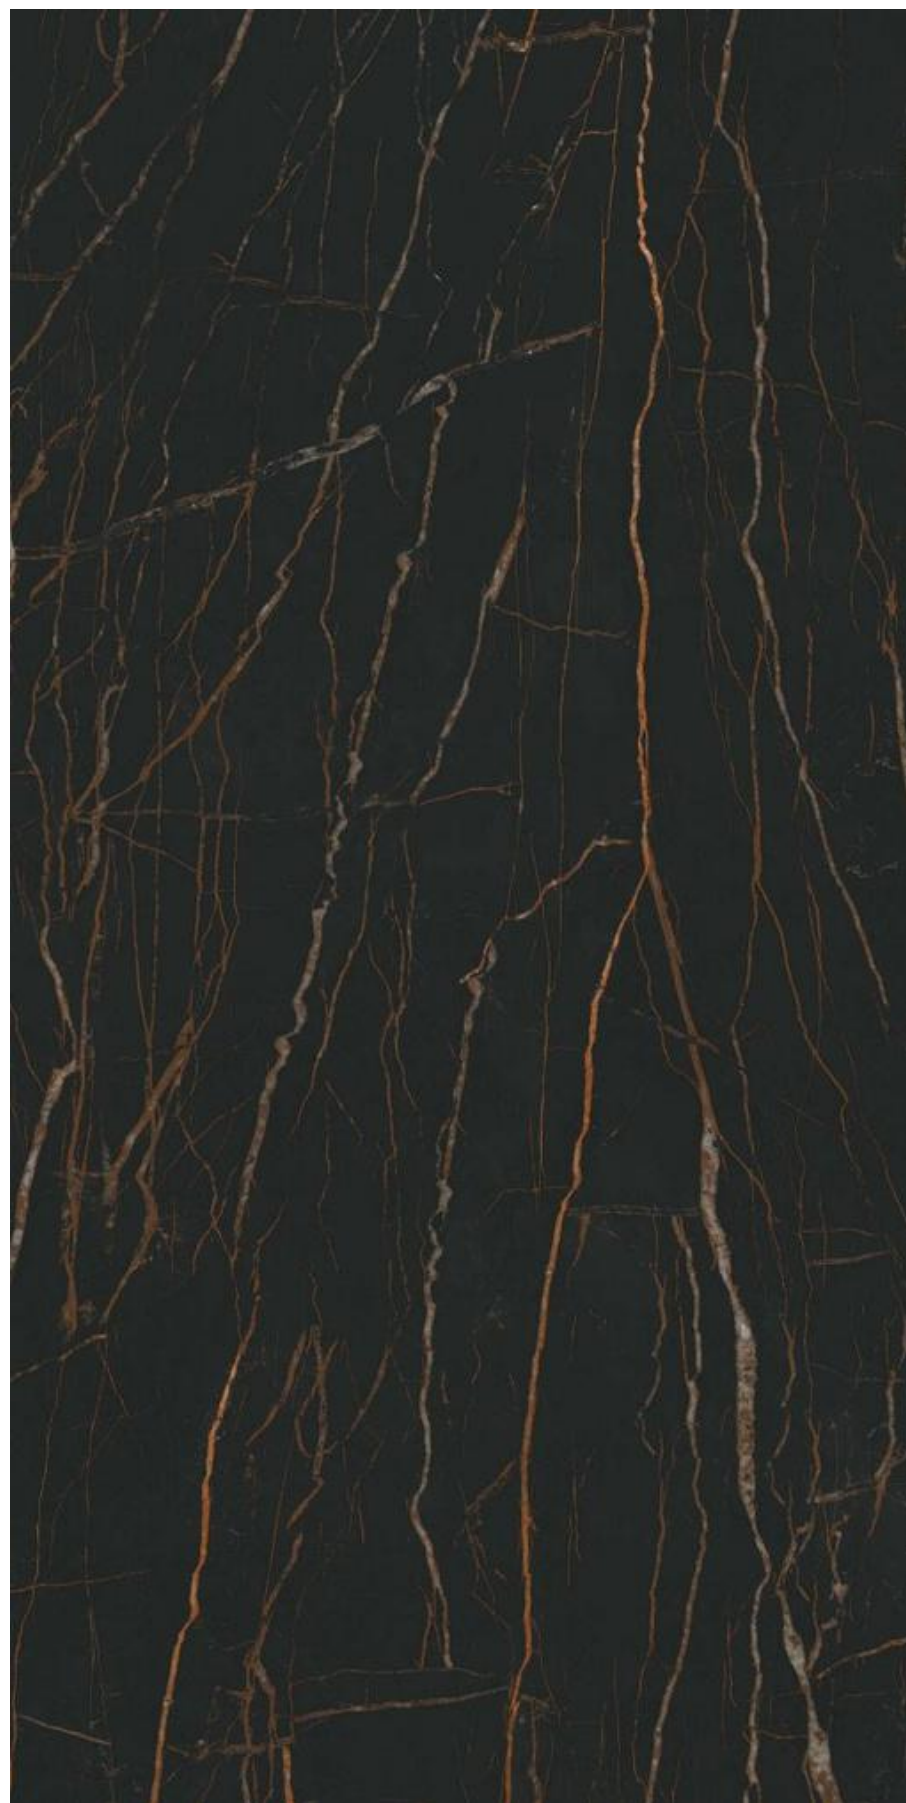

RANDOM : 02

VISHWAS®
CERAMICA

PORTE NOIR

SIZE

1600x3200 MM

FINISH
GLOSSY & MATT

THICKNESS
12 & 20 MM