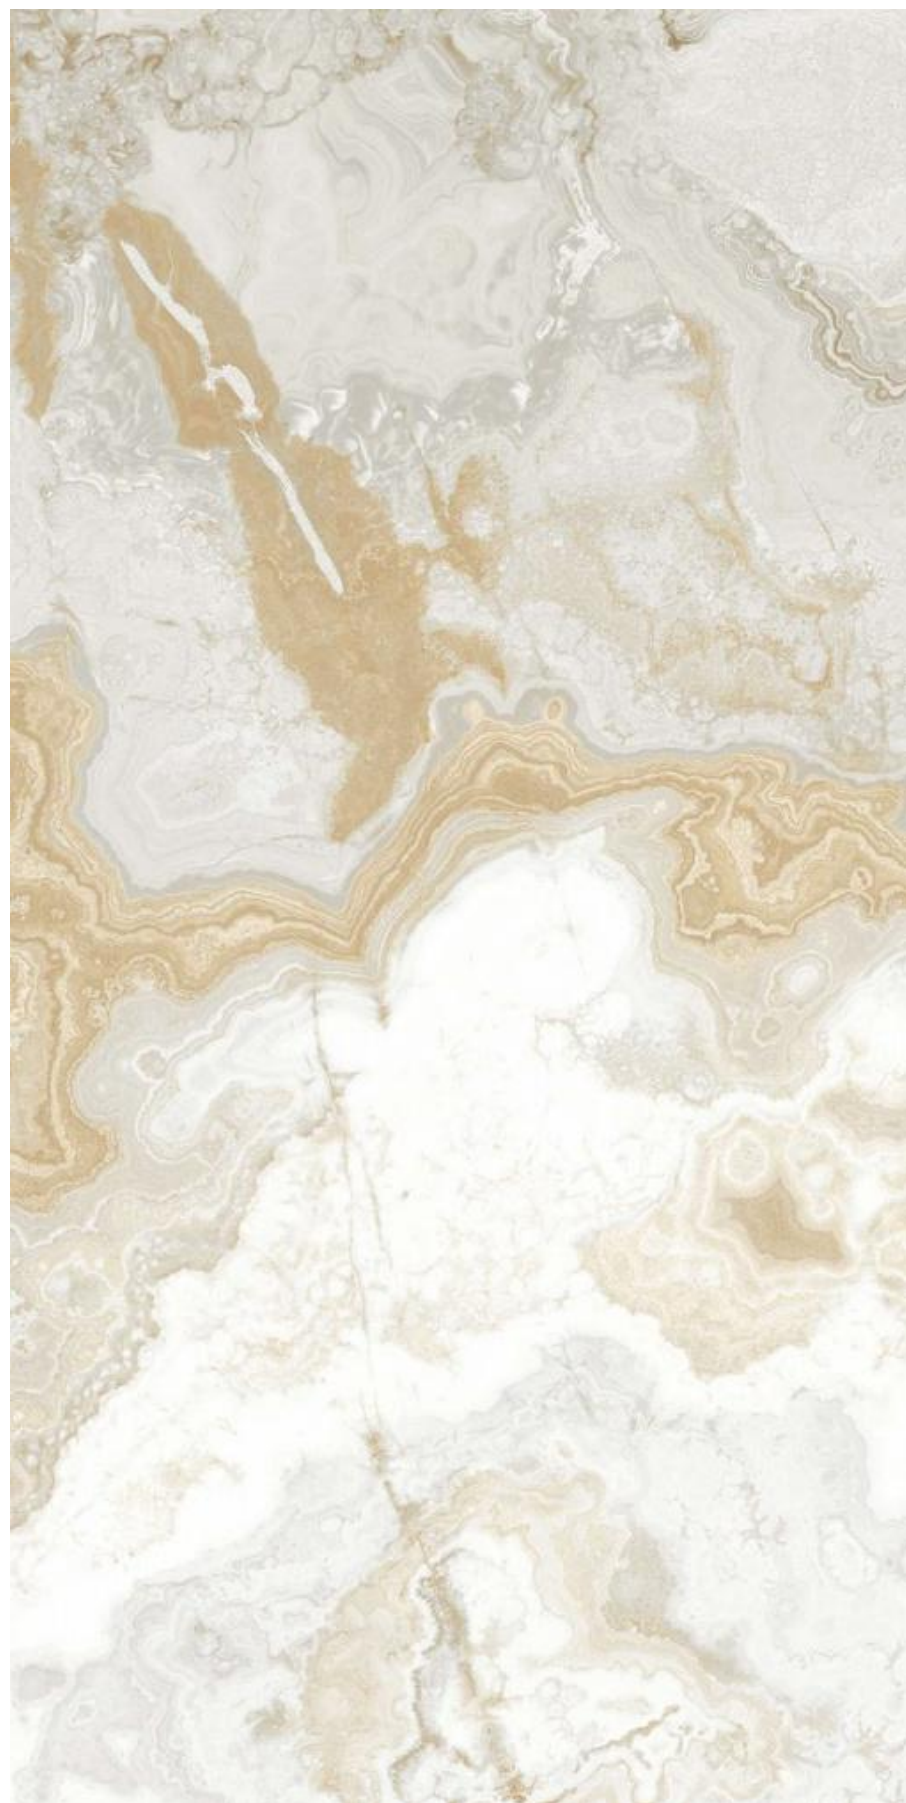

RANDOM : 02

VISHWAS®
CERAMICA

DELMARE

SIZE
1600x3200 MM

FINISH
GLOSSY / MATT

THICKNESS
12 & 20 MM