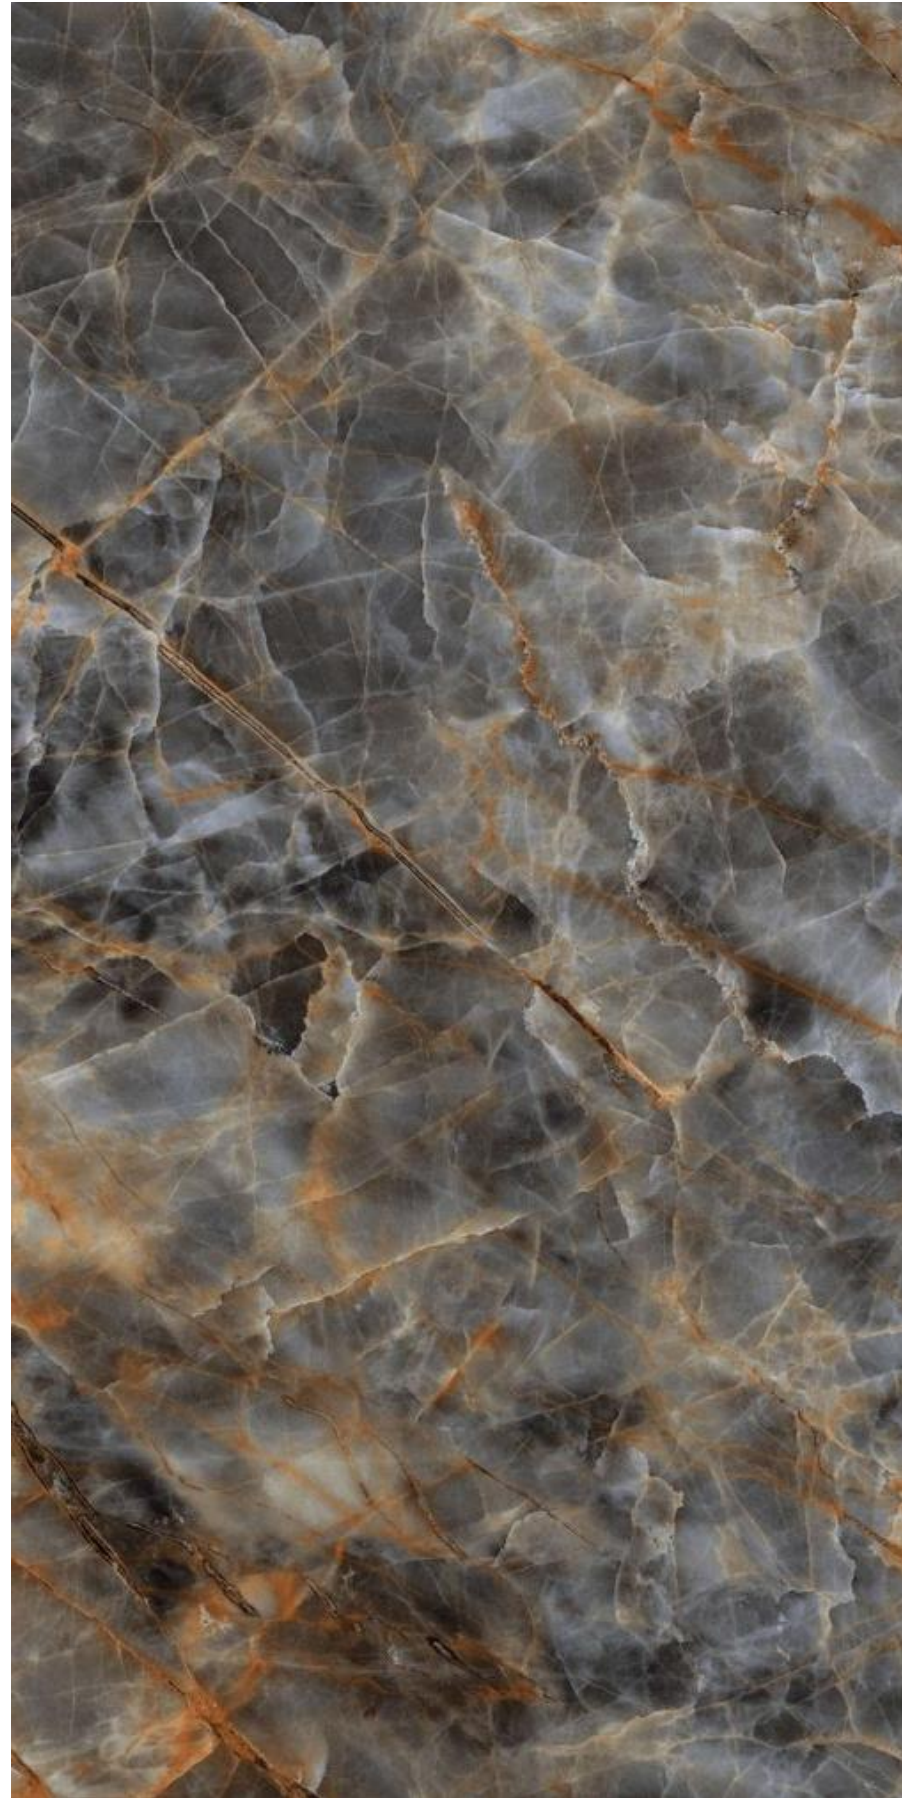

FINISH	THICKNESS
GLOSSY & MATT	12 & 20 MM

RANDOM : 02

TITANIUM STEEL_BM

SIZE
1600x3200 MM

FINISH	THICKNESS
GLOSSY & MATT	12 & 20 MM

VINTAGE ONYX_BM

VINTAGE ONYX_BM

SIZE
1600x3200 MM