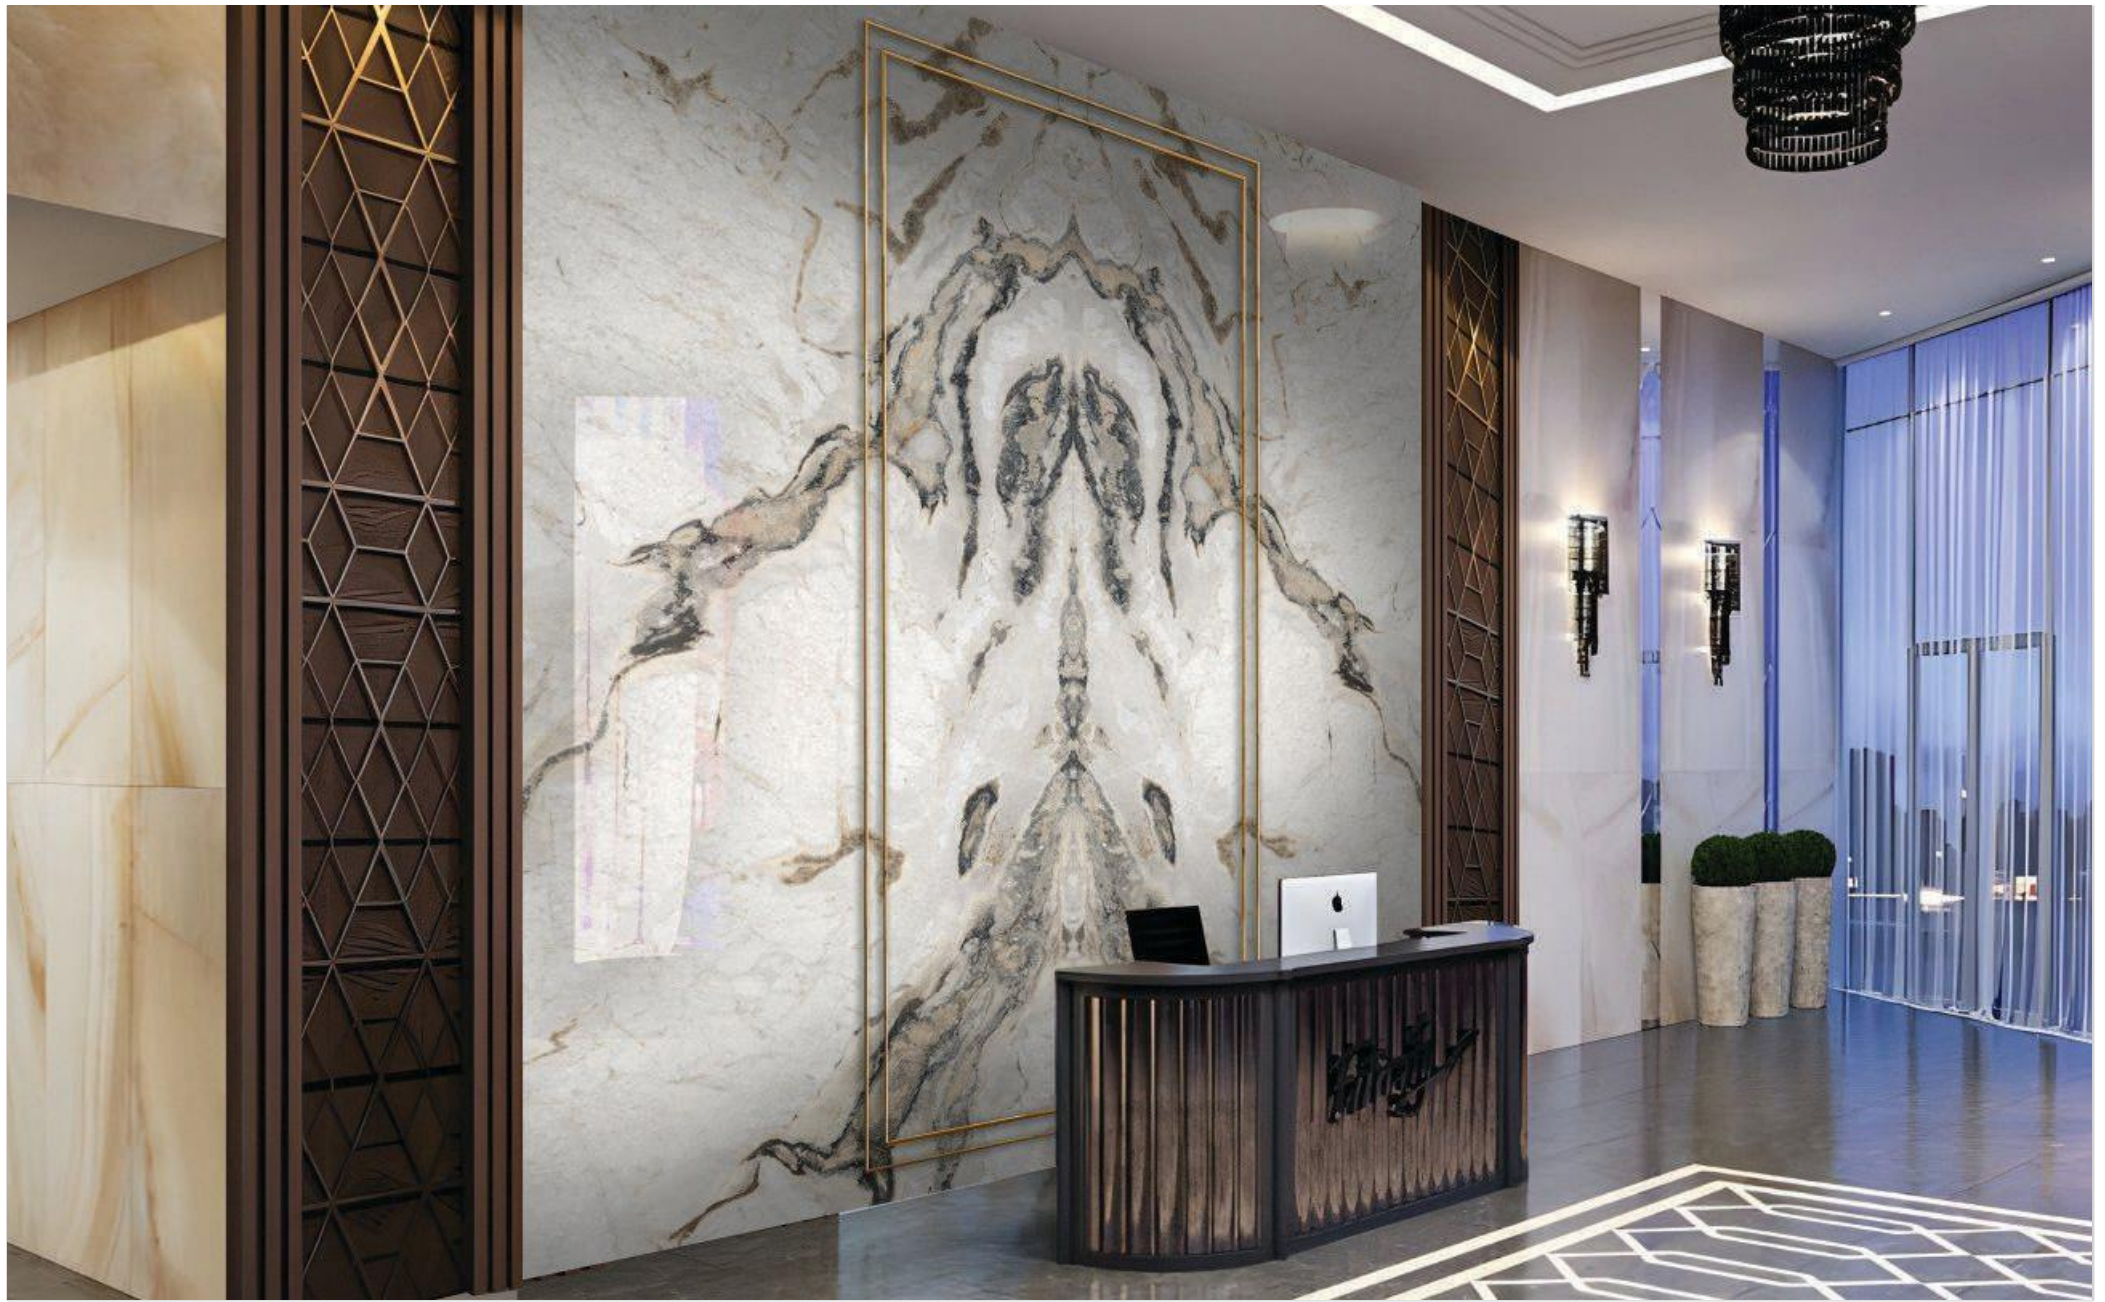

Wall

Crema Montana Flip
Type: White Body
Bookmatch Gloss