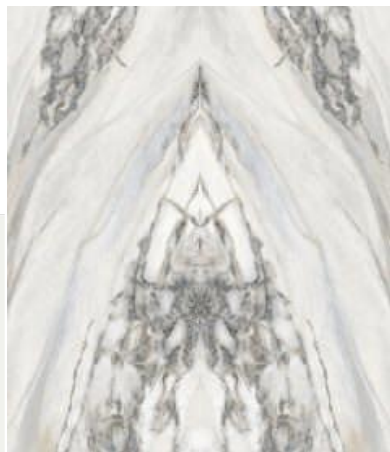

Available Dimension

1200x3200 | 1200x2800
1200x2400 | 800x3200
800x2400

WHITE
B O D Y

VERONIC ARBESQUE

Thickness: 6mm/9mm/15mm
Finish: Bookmatch Gloss
Type: White Body
Random: 2

Available Dimension

1200x3200 | 1200x2800
1200x2400 | 800x3200
800x2400