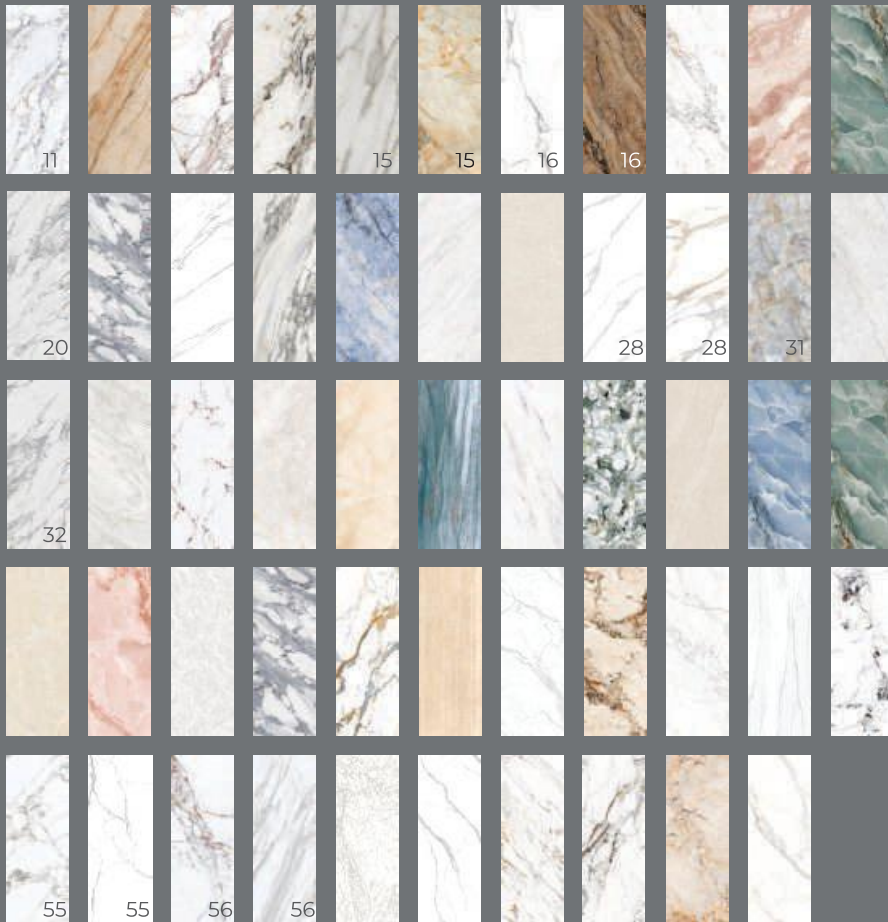

White Body

116	Design
03	BODY

Bring home the innovative streak of Vetican Tiling Solutions which has elements of beauty, aesthetics and design harmony to enliven your ambiance with energy and elan.

VISHWAS[®]
CERAMICA