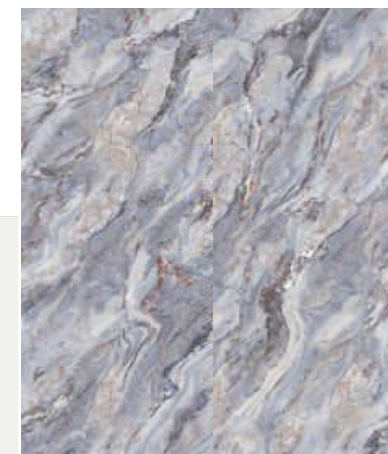

Available Dimension

1200x3200 | 1200x2800
1200x2400 | 800x3200
800x2400