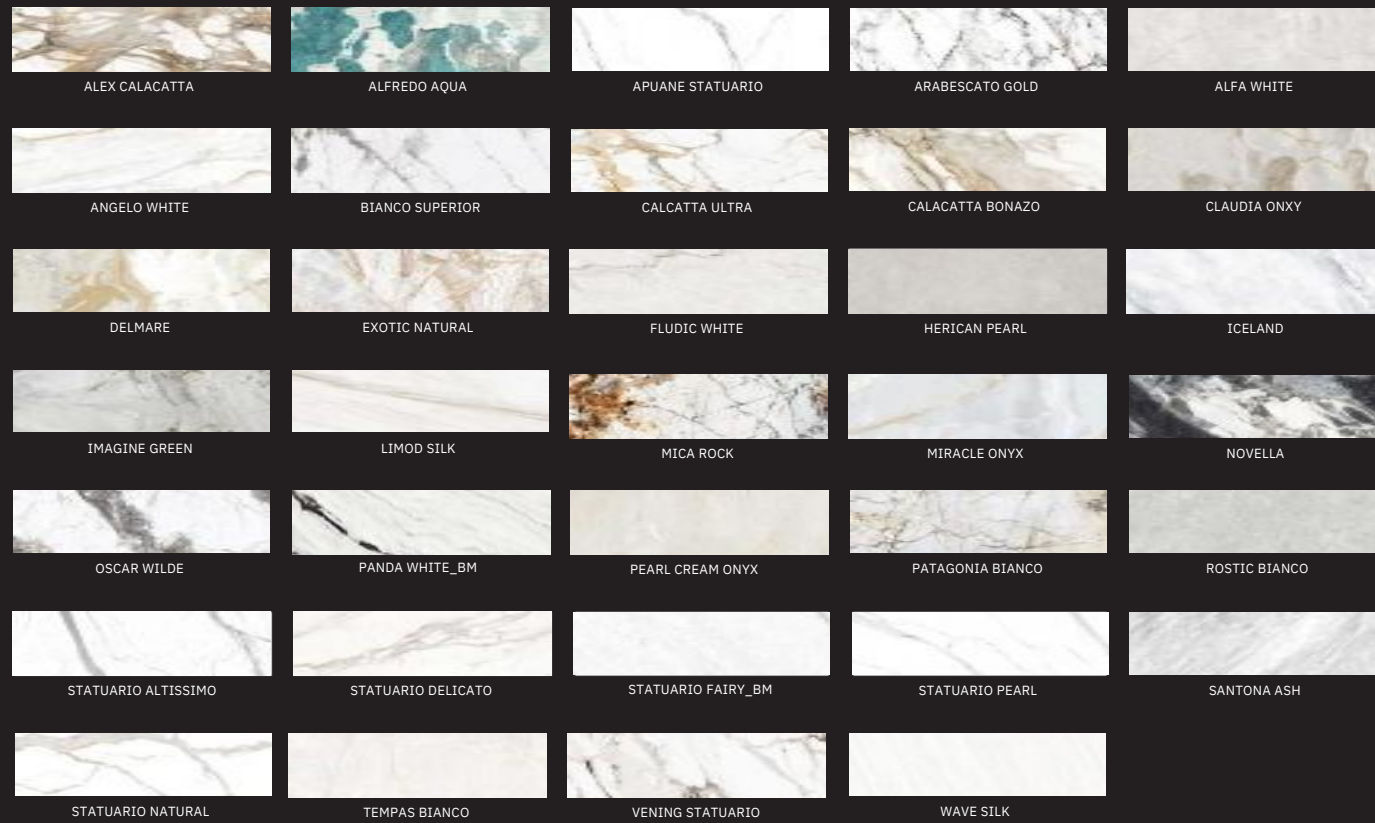

WHITE
BODY

THICKNESS
12 & 20 MM

Our collections offer professional-grade performance while seamlessly blending the latest innovations with a premium design aesthetic that is crafted with authentic, high-quality materials.