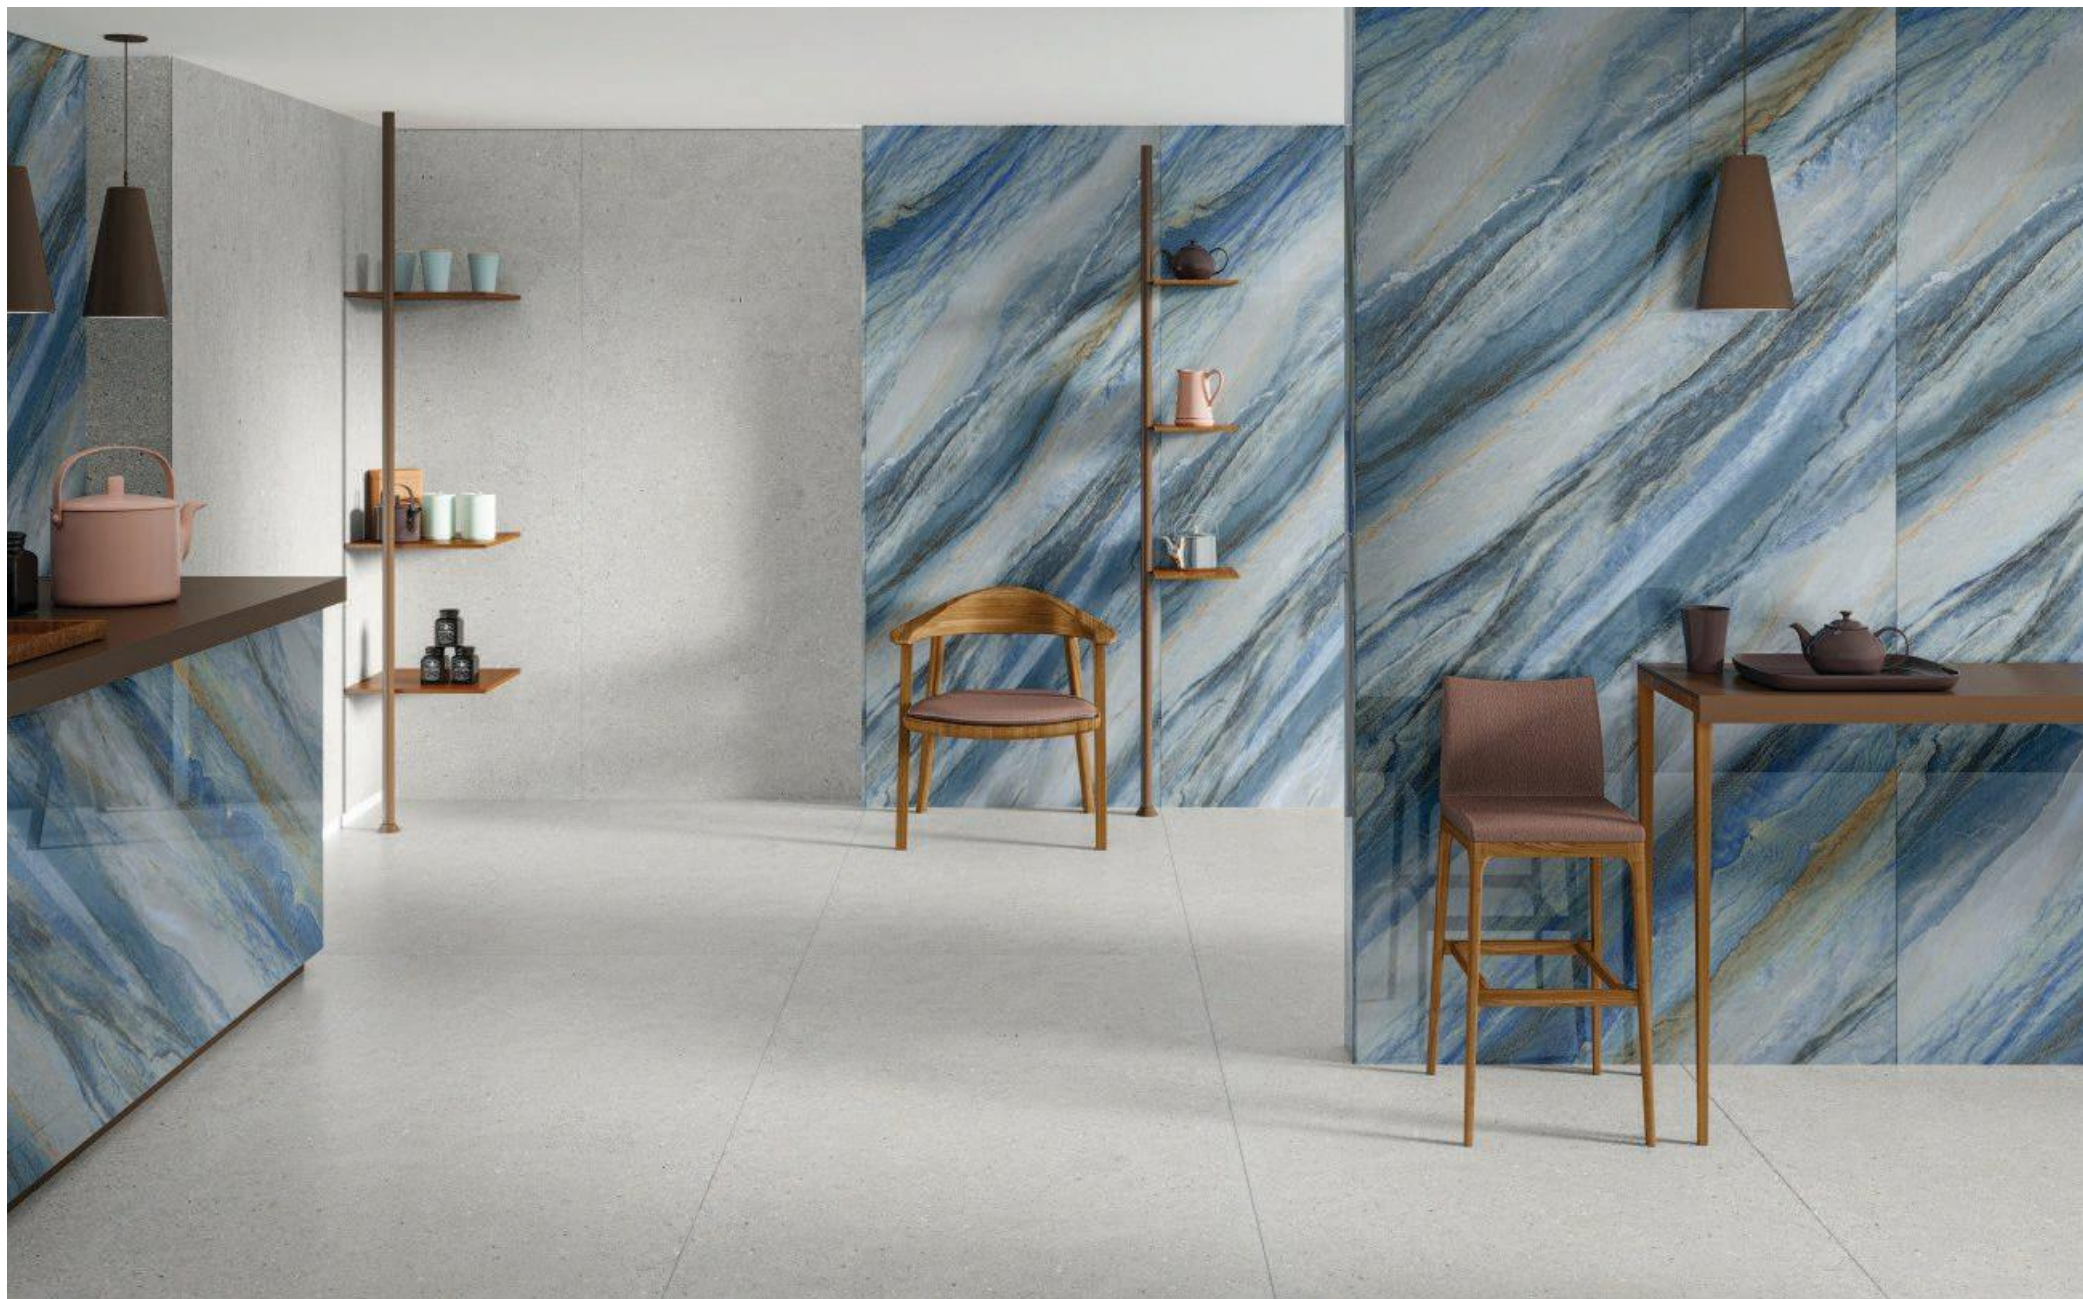

Available Dimension

1200x3200 | 1200x2800
1200x2400 | 800x3200
800x2400

Wall

San Marino
Type: Grey Body
High Gloss

Floor

Grey Fjord
Type: Grey Body
Matt

BLACK FJORD

A soothing escape from the chaos of the world which hold an opulent charm and majestic boldness.