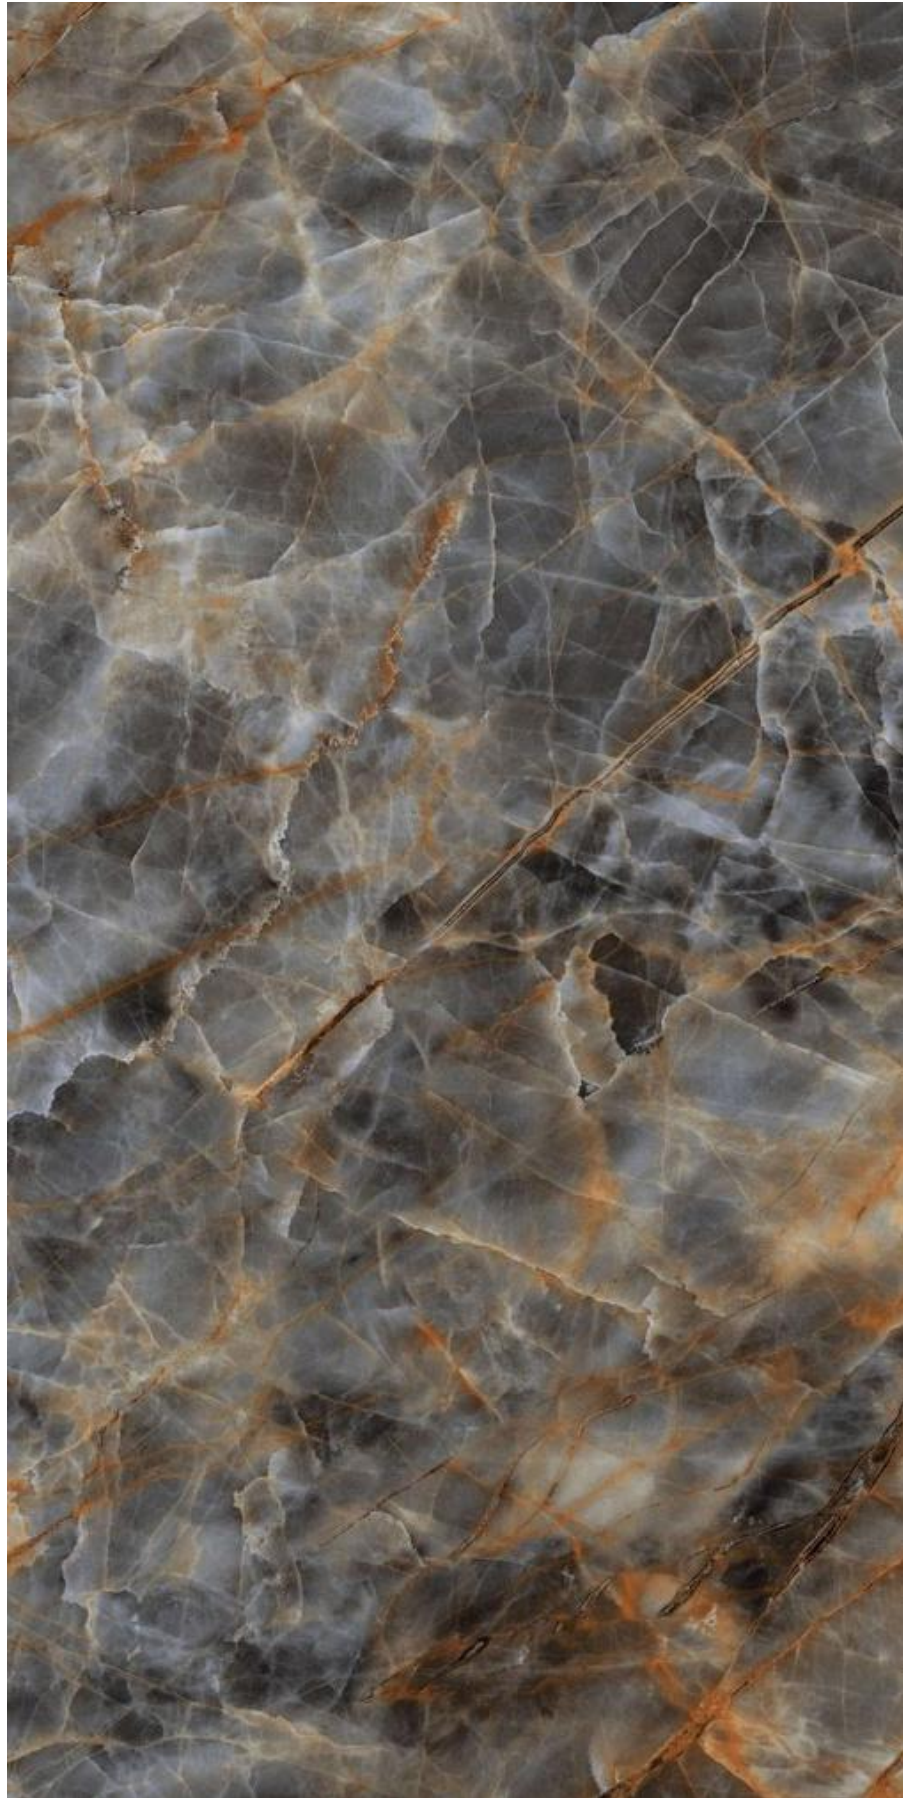

FINISH	THICKNESS
GLOSSY & MATT	12 & 20 MM

RANDOM : 02

TITANIUM STEEL_BM

SIZE
1600x3200 MM

FINISH	THICKNESS
GLOSSY & MATT	12 & 20 MM

VINTAGE ONYX_BM

VINTAGE ONYX_BM

SIZE
1600x3200 MM