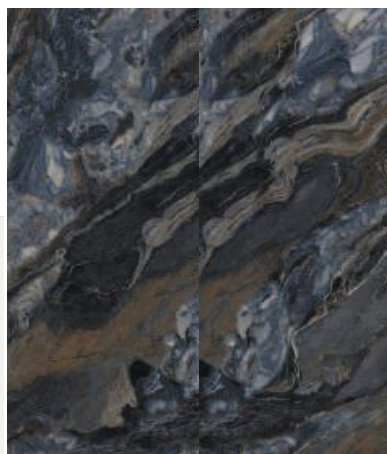

Available Dimension

1200x3200 | 1200x2800
1200x2400 | 800x3200
800x2400