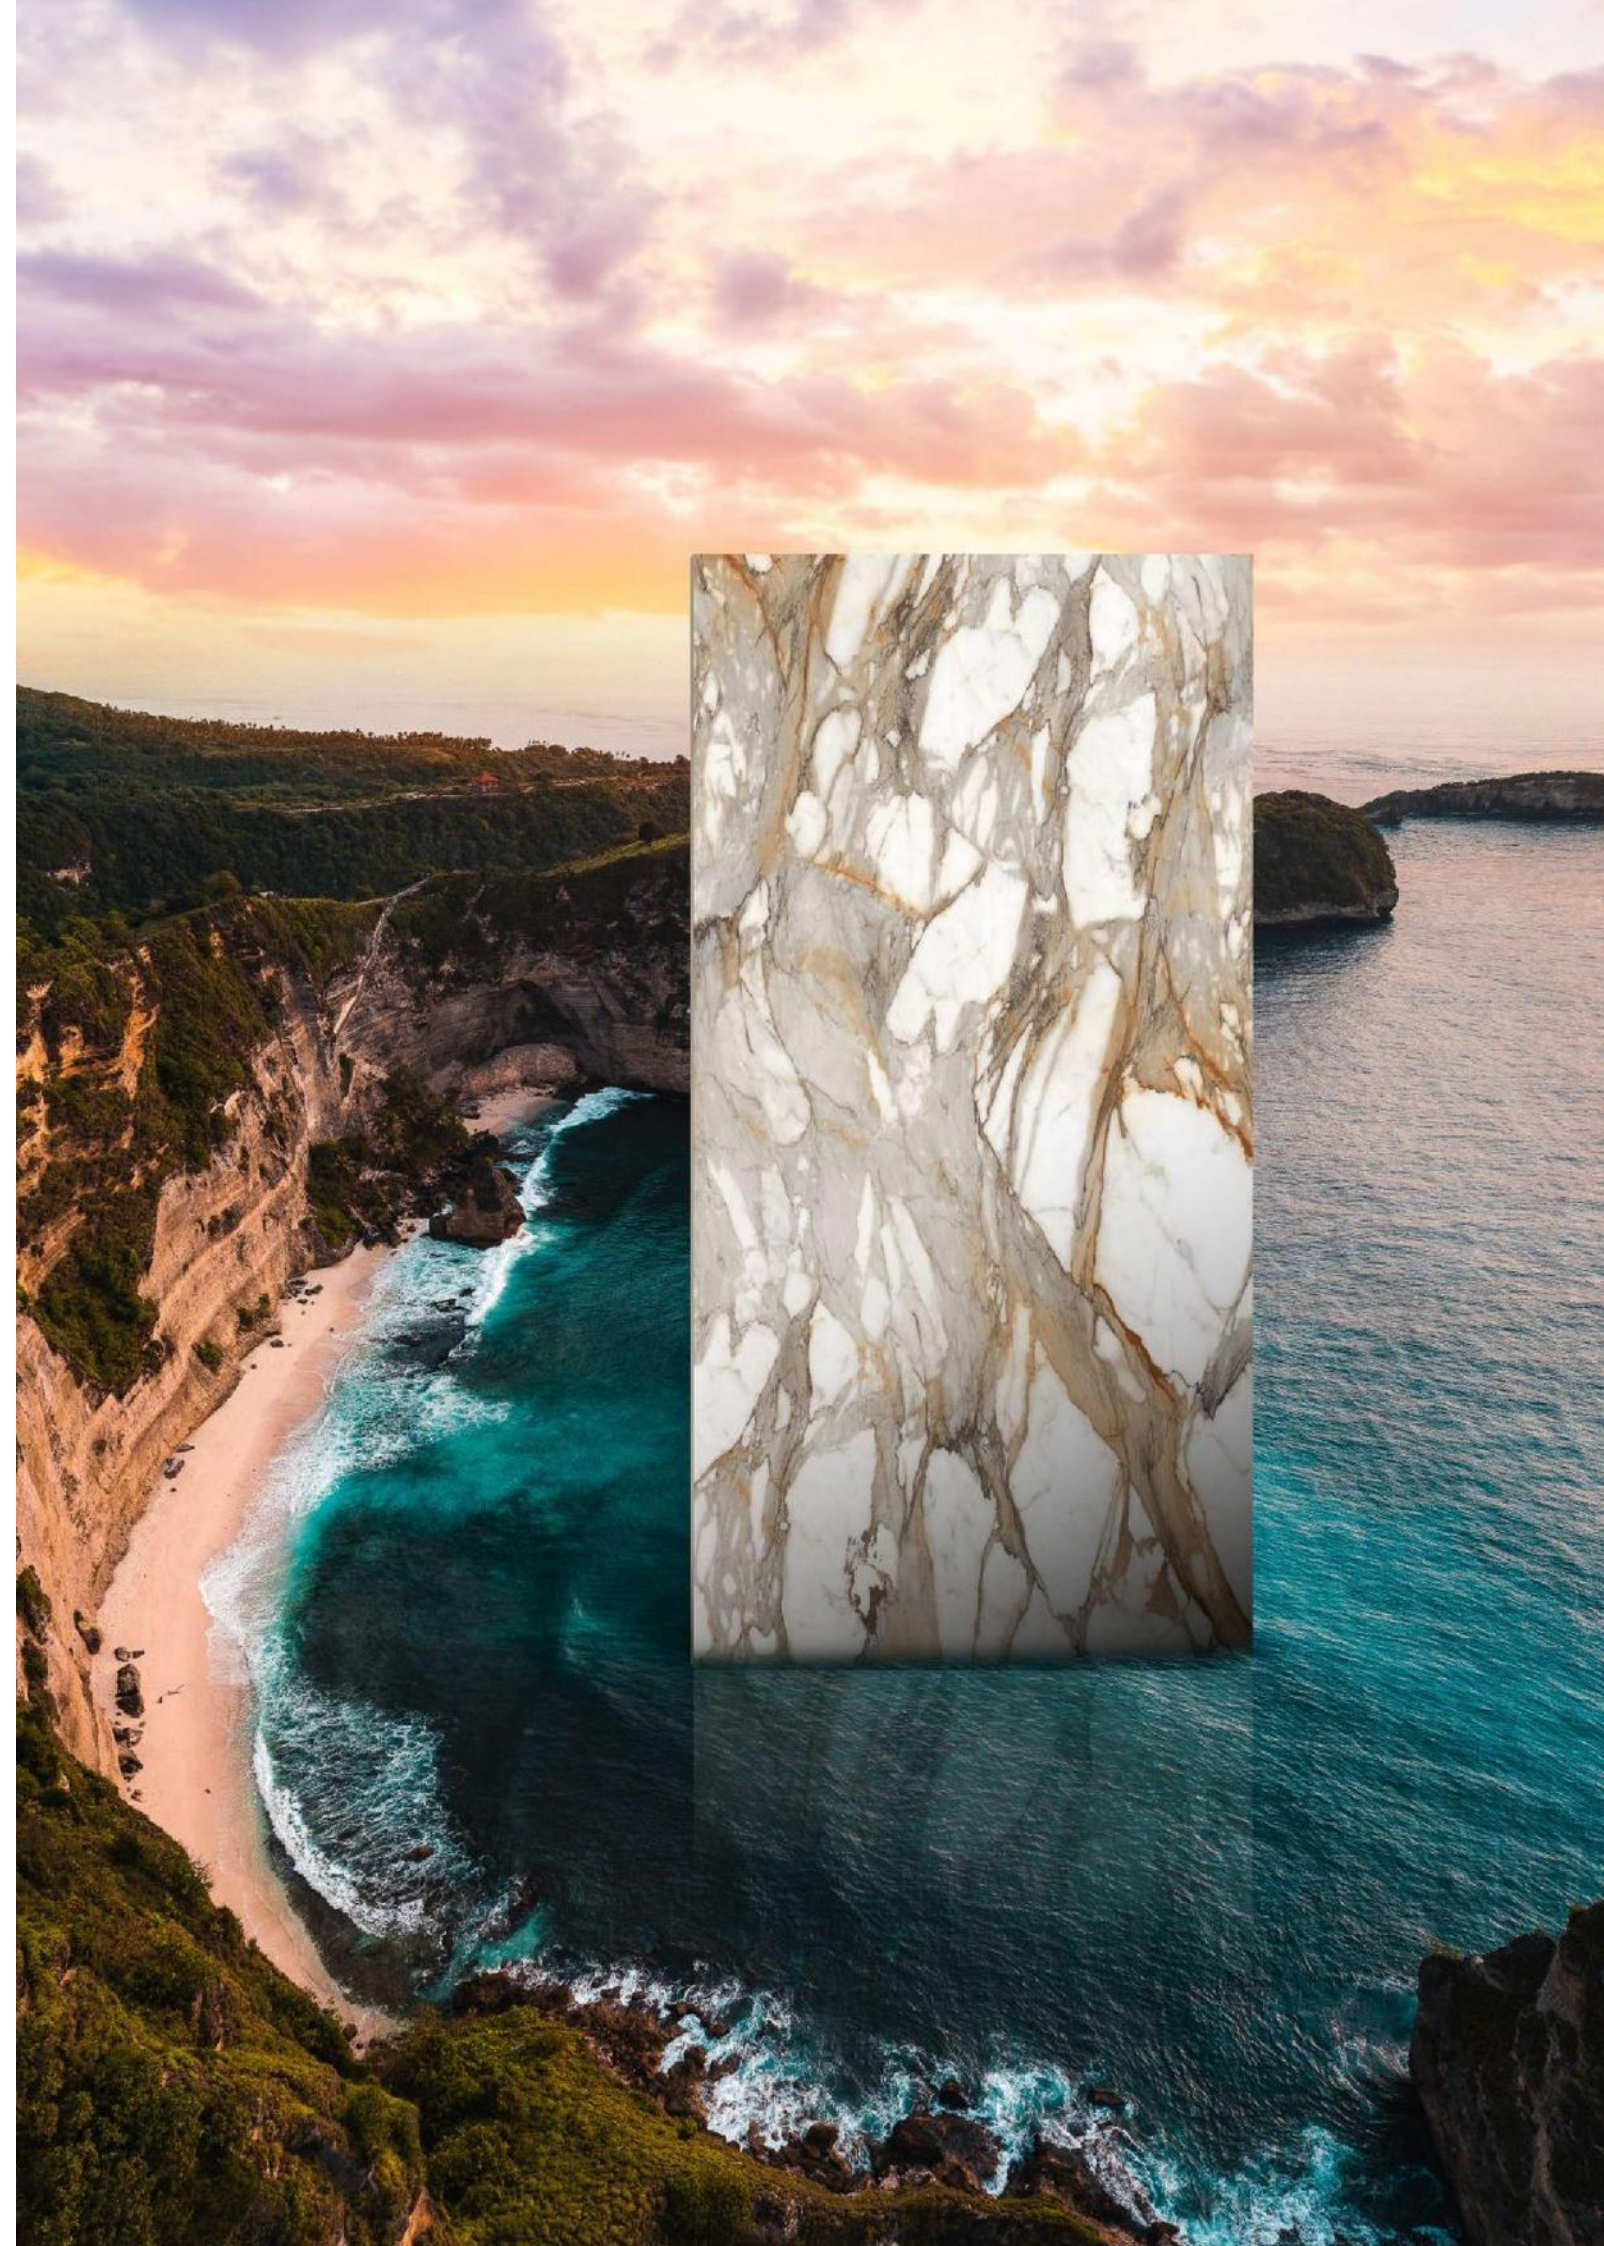

MEGA BEIGE

The attention seeker you would love to attend every minute. Step up and experience the heavenly grandeur beneath your feet.

1600x3200 MM

BEHOLD CHARM
IN YOUR SPACES
WITH CLASSY &
ELEGANT SHADES.