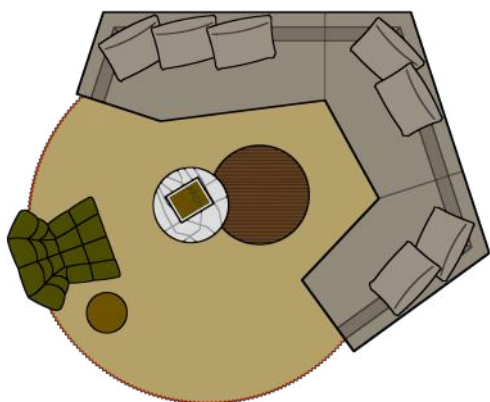

Mitosi Collection

JEFF VIOSKI

VIOSKI

NEW CENTURY MODERN

VIOSKI

Mitosi Collection

The Mitosi Sectional showcases Jeff's single modular piece that can be repeated many times to create a variety of configurations for both comfort and visual appeal, a captivating conversation pit that becomes a room. For added customization, the piece can be extended to perfectly suit your space. The piece comes in left or right facing.

is innovative design by utilizing a
beated two, three, four, or five
ations. Meticulously engineered
arranging five modules forms a
comes the focal point of any
length of the Mitosi's long side
ur space and style preferences.
g.

VIOSKI Mitoși Collection

1
OD: 72 W x 40 D

2
OD: 122 W x 69 D

3
OD: 141 W x 108 D

D

OD: 141 W x 144 D

OD: 191 W x 144 D

VIOSKI Mitosi Collection

OD: 142 W x 69 D

OD: 164 W x 147 D

OD: 162 W x 108 D

OD: 183 W x 40 D

The Mitosi Collection offers versatile design possibilities with just two modular pieces that can be either right- or left-justified. This flexibility allows for a wide range of configurations, from a two-piece sectional to a larger, cozy conversation pit with four or five pieces. No matter how you choose to arrange your Mitosi pieces, you are assured of a beautifully crafted, well-built, and exceptionally comfortable sofa sectional.