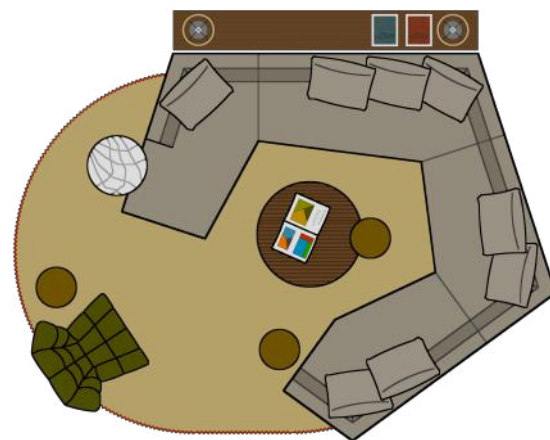

Mitosi Collection

JEFF VIOSKI

VIOSKI

NEW CENTURY MODERN

VIOSKI

Mitosi Collection

The Mitosi Sectional showcases Jeff's single modular piece that can be repeated many times to create a variety of configurations for both comfort and visual appeal, a captivating conversation pit that becomes a room. For added customization, the piece can be extended to perfectly suit your space. The piece comes in left or right facing.

VIOSKI Mitoși Collection

1
OD: 72 W x 40 D

2
OD: 122 W x 69 D

3
OD: 141 W x 108 D

D

OD: 141 W x 144 D

OD: 191 W x 144 D

VIOSKI Mitosi Collection

OD: 142 W x 69 D

OD: 164 W x 147 D

OD: 162 W x 108 D

OD: 183 W x 40 D

The Mitosi Collection offers versatile design possibilities with just two modular pieces that can be either right- or left-justified. This flexibility allows for a wide range of configurations, from a two-piece sectional to a larger, cozy conversation pit with four or five pieces. No matter how you choose to arrange your Mitosi pieces, you are assured of a beautifully crafted, well-built, and exceptionally comfortable sofa sectional.

OD: 181 W x 108 D

OD: 165 W x 167 D

OD: 161 W x 144 D

VIOSKI

Mitosi Collection

72 W x 40 D x 33 H LAF

72 W x 40 D x 33 H RAF

92 W x 40 D x 33 H LAF