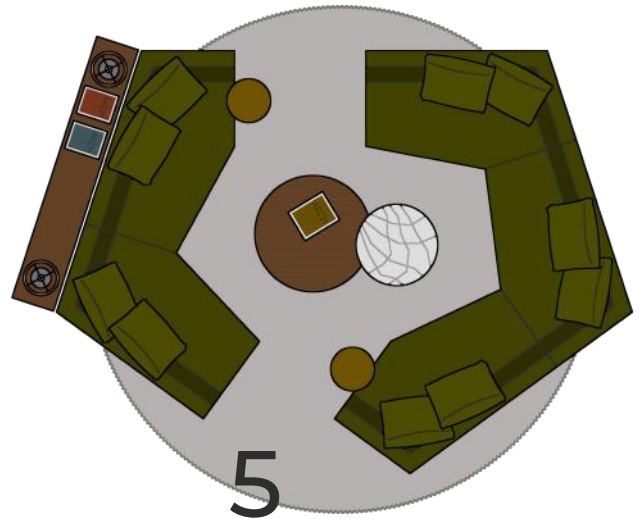

Mitosi Collection

JEFF VIOSKI

VIOSKI

NEW CENTURY MODERN

VIOSKI

Mitosi Collection

The Mitosi Sectional showcases Jeff's single modular piece that can be repeated many times to create a variety of configurations for both comfort and visual appeal, a captivating conversation pit that becomes a room. For added customization, the piece can be extended to perfectly suit your space. The piece comes in left or right facing.

is innovative design by utilizing a
beated two, three, four, or five
ations. Meticulously engineered
arranging five modules forms a
comes the focal point of any
length of the Mitosi's long side
ur space and style preferences.
g.

VIOSKI Mitoși Collection

1
OD: 72 W x 40 D

2
OD: 122 W x 69 D

3
OD: 141 W x 108 D

D

OD: 141 W x 144 D

OD: 191 W x 144 D

VIOSKI Mitosi Collection

OD: 142 W x 69 D

OD: 164 W x 147 D

OD: 162 W x 108 D

OD: 183 W x 40 D

The Mitosi Collection offers versatile design possibilities with just two modular pieces that can be either right- or left-justified. This flexibility allows for a wide range of configurations, from a two-piece sectional to a larger, cozy conversation pit with four or five pieces. No matter how you choose to arrange your Mitosi pieces, you are assured of a beautifully crafted, well-built, and exceptionally comfortable sofa sectional.