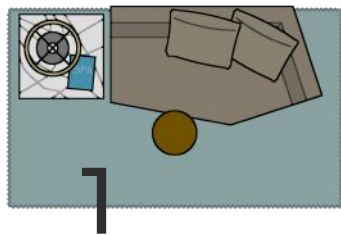

Mitosi Collection

JEFF VIOSKI

VIOSKI

NEW CENTURY MODERN

VIOSKI

Mitosi Collection

The Mitosi Sectional showcases Jeff's single modular piece that can be repeated many times to create a variety of configurations for both comfort and visual appeal, a captivating conversation pit that becomes a room. For added customization, the piece can be extended to perfectly suit your space. The piece comes in left or right facing.

is innovative design by utilizing a
beated two, three, four, or five
ations. Meticulously engineered
arranging five modules forms a
comes the focal point of any
length of the Mitosi's long side
ur space and style preferences.
g.

VIOSKI Mitoși Collection

1
OD: 72 W x 40 D

2
OD: 122 W x 69 D

3
OD: 141 W x 108 D

D

OD: 141 W x 144 D

OD: 191 W x 144 D

VIOSKI Mitosi Collection

OD: 142 W x 69 D

OD: 164 W x 147 D

OD: 162 W x 108 D

OD: 183 W x 40 D

The Mitosi Collection offers versatile design possibilities with just two modular pieces that can be either right- or left-justified. This flexibility allows for a wide range of configurations, from a two-piece sectional to a larger, cozy conversation pit with four or five pieces. No matter how you choose to arrange your Mitosi pieces, you are assured of a beautifully crafted, well-built, and exceptionally comfortable sofa sectional.