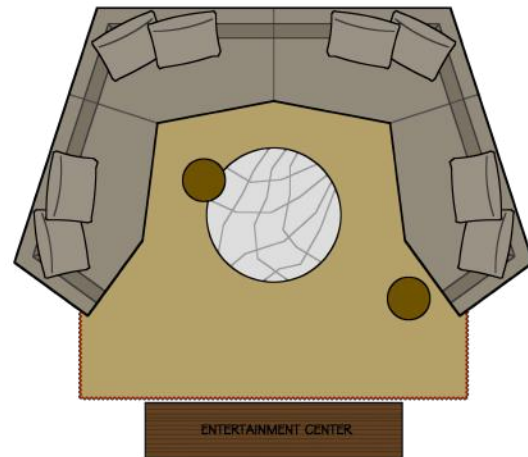

Mitosi Collection

JEFF VIOSKI

VIOSKI

NEW CENTURY MODERN

VIOSKI

Mitosi Collection

The Mitosi Sectional showcases Jeff's single modular piece that can be repeated many times to create a variety of configurations for both comfort and visual appeal, a captivating conversation pit that becomes a room. For added customization, the piece can be extended to perfectly suit your space. The piece comes in left or right facing.

VIOSKI Mitoși Collection

1
OD: 72 W x 40 D

2
OD: 122 W x 69 D

3
OD: 141 W x 108 D

D

OD: 141 W x 144 D

OD: 191 W x 144 D

VIOSKI Mitosi Collection

OD: 142 W x 69 D

OD: 164 W x 147 D

OD: 162 W x 108 D

OD: 183 W x 40 D

The Mitosi Collection offers versatile design possibilities with just two modular pieces that can be either right- or left-justified. This flexibility allows for a wide range of configurations, from a two-piece sectional to a larger, cozy conversation pit with four or five pieces. No matter how you choose to arrange your Mitosi pieces, you are assured of a beautifully crafted, well-built, and exceptionally comfortable sofa sectional.

OD: 181 W x 108 D

OD: 165 W x 167 D

OD: 161 W x 144 D

VIOSKI

Mitosi Collection

72 W x 40 D x 33 H LAF

72 W x 40 D x 33 H RAF

92 W x 40 D x 33 H LAF