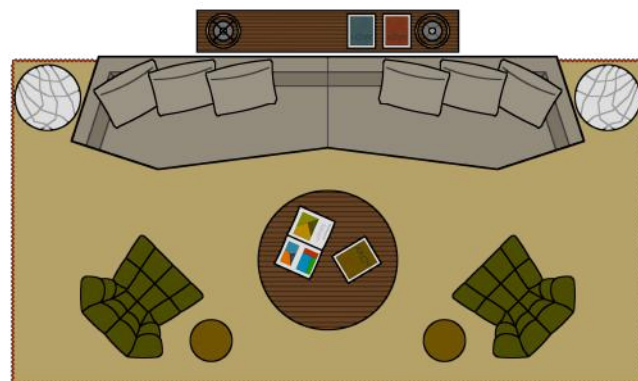

Mitosi Collection

JEFF VIOSKI

VIOSKI

NEW CENTURY MODERN

VIOSKI

Mitosi Collection

The Mitosi Sectional showcases Jeff's single modular piece that can be repeated many times to create a variety of configurations for both comfort and visual appeal, a captivating conversation pit that becomes a room. For added customization, the piece can be extended to perfectly suit your space. The piece comes in left or right facing.

is innovative design by utilizing a
beated two, three, four, or five
ations. Meticulously engineered
arranging five modules forms a
comes the focal point of any
length of the Mitosi's long side
ur space and style preferences.
g.

VIOSKI Mitoși Collection

1
OD: 72 W x 40 D

2
OD: 122 W x 69 D

3
OD: 141 W x 108 D

D

OD: 141 W x 144 D

OD: 191 W x 144 D

VIOSKI Mitosi Collection

OD: 142 W x 69 D

OD: 164 W x 147 D

OD: 162 W x 108 D

OD: 183 W x 40 D

The Mitosi Collection offers versatile design possibilities with just two modular pieces that can be either right- or left-justified. This flexibility allows for a wide range of configurations, from a two-piece sectional to a larger, cozy conversation pit with four or five pieces. No matter how you choose to arrange your Mitosi pieces, you are assured of a beautifully crafted, well-built, and exceptionally comfortable sofa sectional.