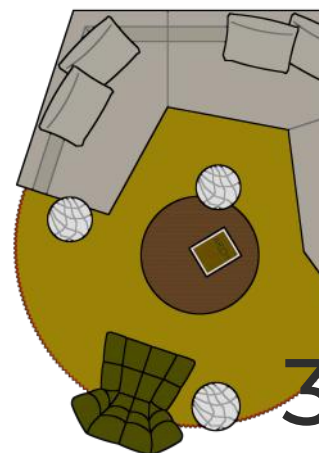

Mitosi Collection

JEFF VIOSKI

VIOSKI

NEW CENTURY MODERN

VIOSKI

Mitosi Collection

The Mitosi Sectional showcases Jeff's single modular piece that can be repeated many times to create a variety of configurations for both comfort and visual appeal, a captivating conversation pit that becomes a room. For added customization, the piece can be extended to perfectly suit your space. The piece comes in left or right facing.

is innovative design by utilizing a
beated two, three, four, or five
ations. Meticulously engineered
arranging five modules forms a
comes the focal point of any
length of the Mitosi's long side
ur space and style preferences.
g.

VIOSKI Mitoși Collection

1
OD: 72 W x 40 D

2
OD: 122 W x 69 D

3
OD: 141 W x 108 D

D

OD: 141 W x 144 D

OD: 191 W x 144 D

VIOSKI Mitosi Collection

OD: 142 W x 69 D

OD: 164 W x 147 D

OD: 162 W x 108 D

OD: 183 W x 40 D

The Mitosi Collection offers versatile design possibilities with just two modular pieces that can be either right- or left-justified. This flexibility allows for a wide range of configurations, from a two-piece sectional to a larger, cozy conversation pit with four or five pieces. No matter how you choose to arrange your Mitosi pieces, you are assured of a beautifully crafted, well-built, and exceptionally comfortable sofa sectional.