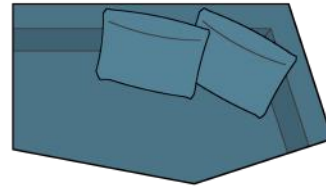

Mitosi Collection

JEFF VIOSKI

VIOSKI

NEW CENTURY MODERN

VIOSKI

Mitosi Collection

The Mitosi Sectional showcases Jeff's single modular piece that can be repeated many times to create a variety of configurations for both comfort and visual appeal, a captivating conversation pit that becomes a room. For added customization, the piece can be extended to perfectly suit your space. The piece comes in left or right facing.

OD: 142 W x 69 D

OD: 164 W x 147 D

OD: 162 W x 108 D

OD: 183 W x 40 D

The Mitosi Collection offers versatile design possibilities with just two modular pieces that can be either right- or left-justified. This flexibility allows for a wide range of configurations, from a two-piece sectional to a larger, cozy conversation pit with four or five pieces. No matter how you choose to arrange your Mitosi pieces, you are assured of a beautifully crafted, well-built, and exceptionally comfortable sofa sectional.

OD: 181 W x 108 D

OD: 165 W x 167 D

OD: 161 W x 144 D

VIOSKI

Mitosi Collection

72 W x 40 D x 33 H LAF

72 W x 40 D x 33 H RAF

92 W x 40 D x 33 H LAF