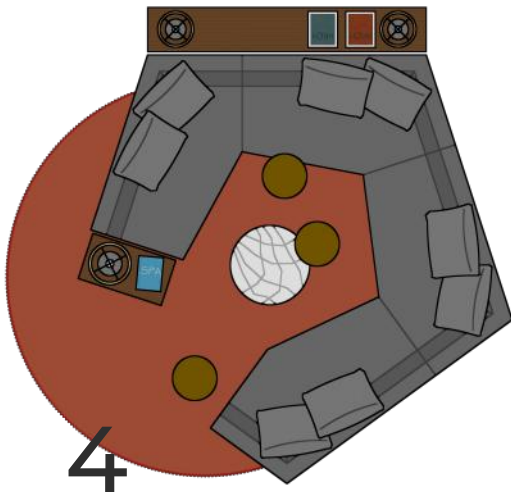

Mitosi Collection

JEFF VIOSKI

VIOSKI

NEW CENTURY MODERN

VIOSKI

Mitosi Collection

The Mitosi Sectional showcases Jeff's single modular piece that can be repeated many times to create a variety of configurations for both comfort and visual appeal, a captivating conversation pit that becomes a room. For added customization, the piece can be extended to perfectly suit your space. The piece comes in left or right facing.

is innovative design by utilizing a
beated two, three, four, or five
ations. Meticulously engineered
arranging five modules forms a
comes the focal point of any
length of the Mitosi's long side
ur space and style preferences.
g.

VIOSKI Mitoși Collection

1
OD: 72 W x 40 D

2
OD: 122 W x 69 D

3
OD: 141 W x 108 D

D

OD: 141 W x 144 D

OD: 191 W x 144 D

VIOSKI Mitosi Collection

OD: 142 W x 69 D

OD: 164 W x 147 D

OD: 162 W x 108 D

OD: 183 W x 40 D

The Mitosi Collection offers versatile design possibilities with just two modular pieces that can be either right- or left-justified. This flexibility allows for a wide range of configurations, from a two-piece sectional to a larger, cozy conversation pit with four or five pieces. No matter how you choose to arrange your Mitosi pieces, you are assured of a beautifully crafted, well-built, and exceptionally comfortable sofa sectional.