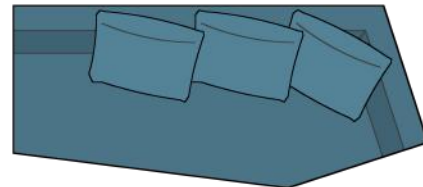

Mitosi Collection

JEFF VIOSKI

VIOSKI

NEW CENTURY MODERN

VIOSKI

Mitosi Collection

The Mitosi Sectional showcases Jeff's single modular piece that can be repeated many times to create a variety of configurations for both comfort and visual appeal, a captivating conversation pit that becomes a room. For added customization, the piece can be extended to perfectly suit your space. The piece comes in left or right facing.

OD: 142 W x 69 D

OD: 164 W x 147 D

OD: 162 W x 108 D

OD: 183 W x 40 D

The Mitosi Collection offers versatile design possibilities with just two modular pieces that can be either right- or left-justified. This flexibility allows for a wide range of configurations, from a two-piece sectional to a larger, cozy conversation pit with four or five pieces. No matter how you choose to arrange your Mitosi pieces, you are assured of a beautifully crafted, well-built, and exceptionally comfortable sofa sectional.

OD: 181 W x 108 D

OD: 165 W x 167 D

OD: 161 W x 144 D

VIOSKI

Mitosi Collection

72 W x 40 D x 33 H LAF

72 W x 40 D x 33 H RAF

92 W x 40 D x 33 H LAF