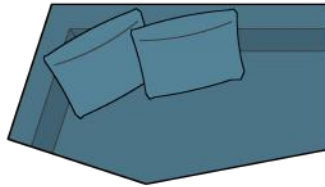

Mitosi Collection

JEFF VIOSKI

VIOSKI

NEW CENTURY MODERN

VIOSKI

Mitosi Collection

The Mitosi Sectional showcases Jeff's single modular piece that can be repeated many times to create a variety of configurations for both comfort and visual appeal, a captivating conversation pit that becomes a room. For added customization, the piece can be extended to perfectly suit your space. The piece comes in left or right facing.

OD: 142 W x 69 D

OD: 164 W x 147 D

OD: 162 W x 108 D

OD: 183 W x 40 D

The Mitosi Collection offers versatile design possibilities with just two modular pieces that can be either right- or left-justified. This flexibility allows for a wide range of configurations, from a two-piece sectional to a larger, cozy conversation pit with four or five pieces. No matter how you choose to arrange your Mitosi pieces, you are assured of a beautifully crafted, well-built, and exceptionally comfortable sofa sectional.

OD: 181 W x 108 D

OD: 165 W x 167 D

OD: 161 W x 144 D

VIOSKI

Mitosi Collection

72 W x 40 D x 33 H LAF

72 W x 40 D x 33 H RAF

92 W x 40 D x 33 H LAF