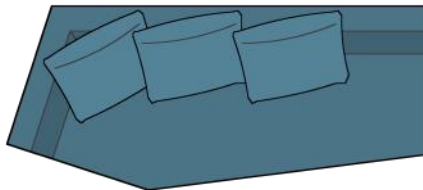

Mitosi Collection

JEFF VIOSKI

VIOSKI

NEW CENTURY MODERN

VIOSKI

Mitosi Collection

The Mitosi Sectional showcases Jeff's single modular piece that can be repeated many times to create a variety of configurations for both comfort and visual appeal, a captivating conversation pit that becomes a room. For added customization, the piece can be extended to perfectly suit your space. The piece comes in left or right facing.

OD: 142 W x 69 D

OD: 164 W x 147 D

OD: 162 W x 108 D

OD: 183 W x 40 D

The Mitosi Collection offers versatile design possibilities with just two modular pieces that can be either right- or left-justified. This flexibility allows for a wide range of configurations, from a two-piece sectional to a larger, cozy conversation pit with four or five pieces. No matter how you choose to arrange your Mitosi pieces, you are assured of a beautifully crafted, well-built, and exceptionally comfortable sofa sectional.

OD: 181 W x 108 D

OD: 165 W x 167 D

OD: 161 W x 144 D

VIOSKI

Mitosi Collection

72 W x 40 D x 33 H LAF

72 W x 40 D x 33 H RAF

92 W x 40 D x 33 H LAF