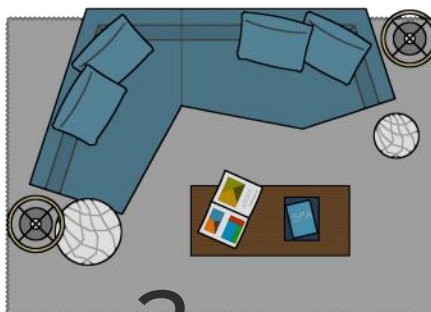

Mitosi Collection

JEFF VIOSKI

VIOSKI

NEW CENTURY MODERN

VIOSKI

Mitosi Collection

The Mitosi Sectional showcases Jeff's single modular piece that can be repeated many times to create a variety of configurations for both comfort and visual appeal, a captivating conversation pit that becomes a room. For added customization, the piece can be extended to perfectly suit your space. The piece comes in left or right facing.

is innovative design by utilizing a
beated two, three, four, or five
ations. Meticulously engineered
arranging five modules forms a
comes the focal point of any
length of the Mitosi's long side
ur space and style preferences.
g.

VIOSKI Mitoși Collection

1
OD: 72 W x 40 D

2
OD: 122 W x 69 D

3
OD: 141 W x 108 D

D

OD: 141 W x 144 D

OD: 191 W x 144 D

VIOSKI Mitosi Collection

OD: 142 W x 69 D

OD: 164 W x 147 D

OD: 162 W x 108 D

OD: 183 W x 40 D

The Mitosi Collection offers versatile design possibilities with just two modular pieces that can be either right- or left-justified. This flexibility allows for a wide range of configurations, from a two-piece sectional to a larger, cozy conversation pit with four or five pieces. No matter how you choose to arrange your Mitosi pieces, you are assured of a beautifully crafted, well-built, and exceptionally comfortable sofa sectional.