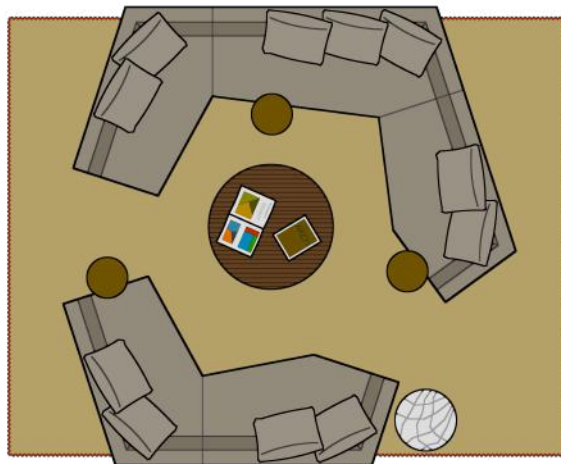

Mitosi Collection

JEFF VIOSKI

VIOSKI

NEW CENTURY MODERN

VIOSKI

Mitosi Collection

The Mitosi Sectional showcases Jeff's single modular piece that can be repeated many times to create a variety of configurations for both comfort and visual appeal, a captivating conversation pit that becomes a room. For added customization, the piece can be extended to perfectly suit your space. The piece comes in left or right facing.

is innovative design by utilizing a
beated two, three, four, or five
ations. Meticulously engineered
arranging five modules forms a
comes the focal point of any
length of the Mitosi's long side
ur space and style preferences.
g.

OD: 142 W x 69 D

OD: 164 W x 147 D

OD: 162 W x 108 D

OD: 183 W x 40 D

The Mitosi Collection offers versatile design possibilities with just two modular pieces that can be either right- or left-justified. This flexibility allows for a wide range of configurations, from a two-piece sectional to a larger, cozy conversation pit with four or five pieces. No matter how you choose to arrange your Mitosi pieces, you are assured of a beautifully crafted, well-built, and exceptionally comfortable sofa sectional.

OD: 181 W x 108 D

OD: 165 W x 167 D

OD: 161 W x 144 D

VIOSKI

Mitosi Collection

72 W x 40 D x 33 H LAF

72 W x 40 D x 33 H RAF

92 W x 40 D x 33 H LAF