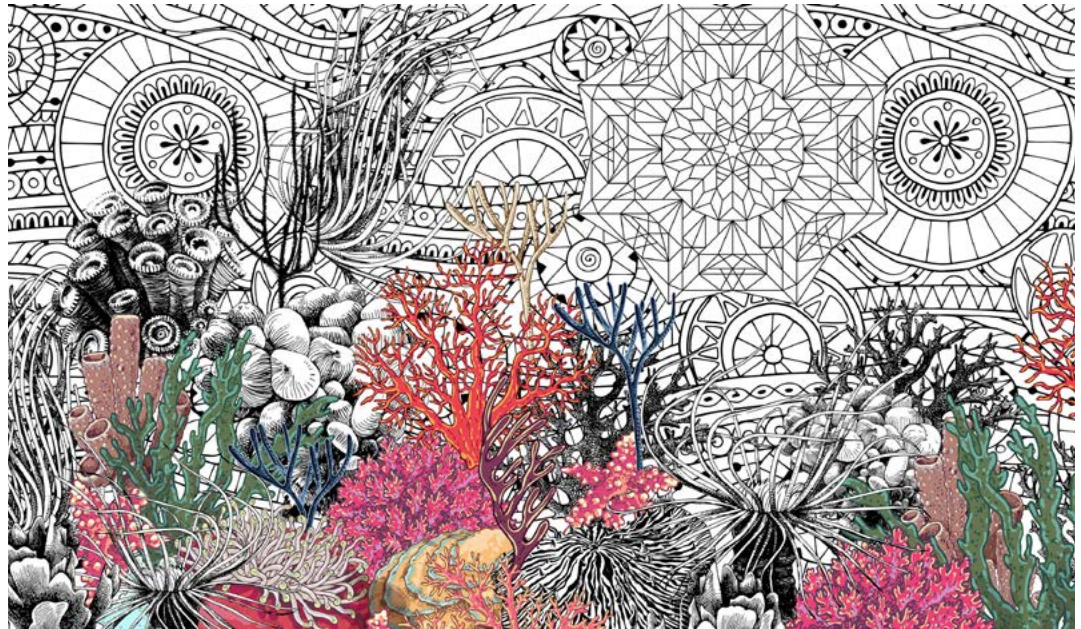

ETHNIC WATERS

This pattern, which can be applied to durable wallpaper suitable for humid environments, will bring an eye-catching, modern and stylish atmosphere to your bathroom.