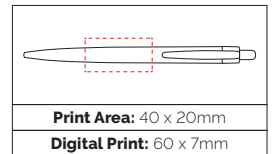

A low cost push action pen with a range of transparent clips and a great print area to the barrel.

Pen Size: 138 x 20mm
Weight: 6 gms
Ink Colour: Black
MOQ: 25 Pcs

Check Out The Wheat Version! See Page 28

A low cost push action pen with a wide range of vibrant solid colours making for a low-cost 'stand out' pen! Has a great print area to the barrel.

Pen Size: 138 x 20mm
Weight: 6 gms
Ink Colour: Black
MOQ: 25 Pcs