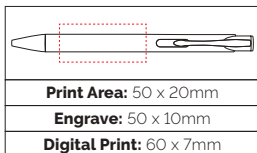

Pen Size: 138 x 10mm

Weight: 19 gms

Ink Colour: Black

MOQ: 25 Pcs