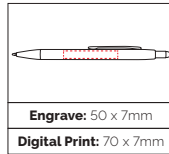

A soft-feel barrelled stylus pen with attractive metal fittings, a gun metal trim to compliment the colour range with a stylish all black option available for a super sleek look. Engraving has a chrome finish.

Pen Size: 142 x 10mm
Weight: 18 gms
Ink Colour: Black
MOQ: 25 Pcs

TPC731801
**Catesby
Ball Pen**