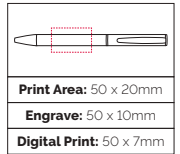

A slim-line metal twist action ball pen in a vibrant finish, making this a timeless classic.

Pen Size: 138 x 10mm
Weight: 17 gms
Ink Colour: Black
MOQ: 25 Pcs