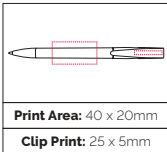

**Pen Size:** 142 x 10mm

**Weight:** 10 gms

**Ink Colour:** Black or Blue

**MOQ:** 500 Pcs