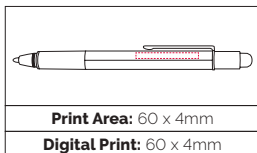

TPC800601
**System Tool
Ball Pen**

Choose the stylus colour to suit your brand! A hexagonal multi function pen with a soft stylus, slot screwdriver, Phillips screwdriver, cm rule, inch rule and a spirit level.

Pen Size: 149 x 10mm
Weight: 12 gms
Ink Colour: Black
MOQ: 25 Pcs