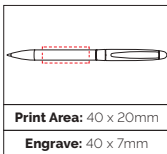

A substantial twist action ball pen with carbon fibre look lower barrel and a great print area. Carbon fibre finish can also be engraved to a great effect (at an additional cost).

Pen Size: 137 x 10mm
Weight: 25 gms
Ink Colour: Black
MOQ: 25 Pcs