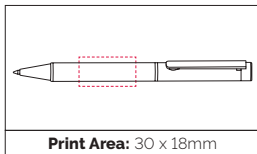

Klio-Eterna
Est. 1900

TPC550002
**Unique Wood
Rollerball**

A high quality metal and wood capped rollerball pen featuring a stunning wooden barrel from Germany's oldest promotional pen supplier Klio Eterna.

Pen Size: 139 x 11mm
Weight: 22 gms
Ink Colour: Blue
MOQ: 100 Pcs