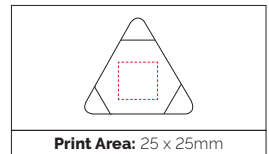

Highlighter Size: 79 x 70 x 13mm
Weight: 17 gms
Ink Colour: Amber, Yellow, Pink
MOQ: 25 Pcs