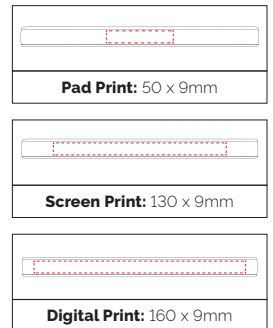

Digital Print - 500/£0.78 1000/£0.68 2500/£0.63