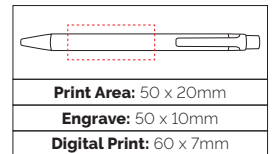

# 24

TPC982301  
**Hale Card Ball Pen**

As well as using less plastic by having a card barrel, the trim is made from recyclable plastic.

**Pen Size:** 142 x 10mm  
**Weight:** 6 gms  
**Ink Colour:** Black  
**MOQ:** 25 Pcs

TPC800901  
**Ayr Card Ball Pen**

As well as using less plastic by having a card barrel, the trims are made from plastic made up of 50% Wheat plastic from a natural and sustainable source.

**Pen Size:** 140 x 10mm  
**Weight:** 6 gms  
**Ink Colour:** Black  
**MOQ:** 25 Pcs