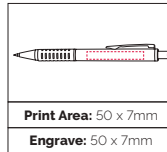

Pen Size: 134 x 10mm
Weight: 16 gms
Ink Colour: 2B Lead
MOQ: 25 Pcs