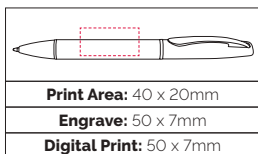

TPC690102

Systemo Bamboo Ball Pen

The hexagonal 6-in-1 eco-friendly bamboo multi-functional ball pen is a versatile tool that will redefine your everyday life. Equipped with a metal clip, metal tip, soft stylus, 'slot' screwdriver, 'Phillips' screwdriver, cm/ inch rule and a spirit level. This pen is an all-in-one wonder.

Pen Size: 143 x 11mm

Weight: 23 gms

Ink Colour: Black

MOQ: 25 Pcs