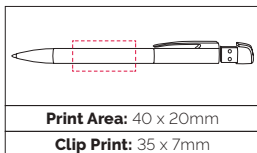

TPC552101

Klio Eterna Turnus USB Ball Pen

From only 100 pieces the 4 plastic parts can be made up from 14 solid and 13 transparent colours and includes a USB memory stick with a minimum memory size of 4GB. Contains the newly developed recycled refill made in the Klio factory in either blue or black ink which offers a 3000 metre write out length. Pantone matching is available from 5000 pieces.

Pen Size: 144 x 10mm

Weight: 12 gms

Ink Colour: Black or Blue

MOQ: 100 Pcs