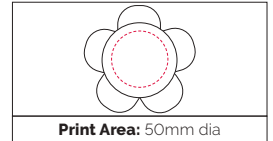

Product Size: 102 x 85 14mm
Weight: 38 gms
Ink Colour: AM, PK, BL, GN, YL
MOQ: 25 Pcs