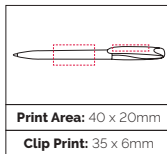

TPC551904
Boa Ice Ball Pen

A twist action ball pen includes a frosted barrel and translucent clip. Made in Germany with climate neutral production. 20% of the plastic in this pen is recycled ABS plastic. Includes a recycled refill with a writing length of 3000m. 4 weeks lead time. Pantone matching available from 5000pcs.

Pen Size: 146 x 15mm
Weight: 10 gms
Ink Colour: Black or Blue
MOQ: 500 Pcs