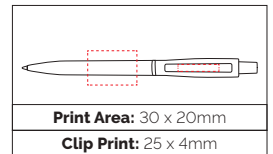

Klio-Eterna
Est. 1980

TPC541601
**Klio Snooker Softfeel
Ball Pen**

A stylishly designed, high quality retractable pen in a range of stunning soft-touch colours. Excellent capacity refill with 8000m write out length! 4 week leadtime.

Pen Size: 141 x 11mm
Weight: 20 gms
Ink Colour: Blue
MOQ: 100 Pcs

Klio-Eterna
Est. 1980

TPC541602
**Klio Snooker
Ball Pen**

A stylishly designed, retractable pen in a range of high quality anodised metal colours. Excellent capacity refill with 8000m write out length! 4 week leadtime.

Pen Size: 141 x 11mm
Weight: 20 gms
Ink Colour: Blue
MOQ: 100 Pcs