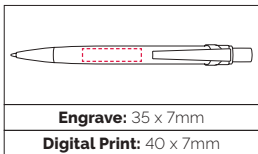

TPC281302
Tandy Noir
Ball Pen

A very tactile, well balanced writing instrument with a black soft feel barrel and gloss black trim for a classic look.

Pen Size: 140 x 11mm
Weight: 18 gms
Ink Colour: Black
MOQ: 25 Pcs

Available with a Pencil as a Set See Page 98

TPC780201
Hurst
Ball Pen

A very well made metal pen in a modern design with a large print area. The black is undercoated chrome for a mirror chrome finish when engraved. (Engraving is at an additional cost).

Pen Size: 141 x 10mm
Weight: 22 gms
Ink Colour: Black
MOQ: 25 Pcs