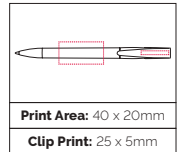

TPC550216

Cobra MM Ball Pen

A high quality twist action ball pen that includes a metal nose cone and a metal clip. Made with climate neutral production. 20% of the plastic in this pen is recycled ABS plastic. Includes a recycled refill with a writing length of 3000m. 4 weeks lead time. Pantone matching available from 3000pcs.

Pen Size: 142 x 10mm

Weight: 14 gms

Ink Colour: Black or Blue

MOQ: 500 Pcs