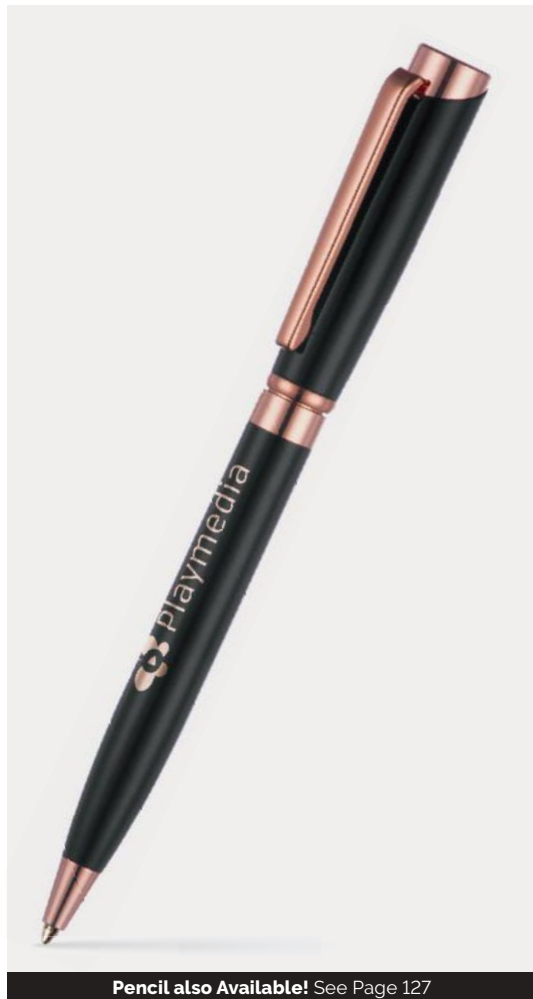

Pencil also Available! See Page 127

TPC770701

Lysander Rose Gold Ball Pen

An elegant twist action pen in high gloss with Rose Gold trim. Pen can be engraved to show Rose Gold at an additional cost.

Pen Size: 131 x 12mm

Weight: 32 gms

Ink Colour: Black

MOQ: 25 Pcs

Print Area: 35 x 20mm
Engrave: 35 x 10mm