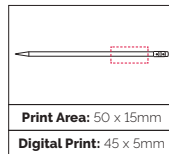

Print Area: 50 x 15mm

Digital Print: 45 x 5mm