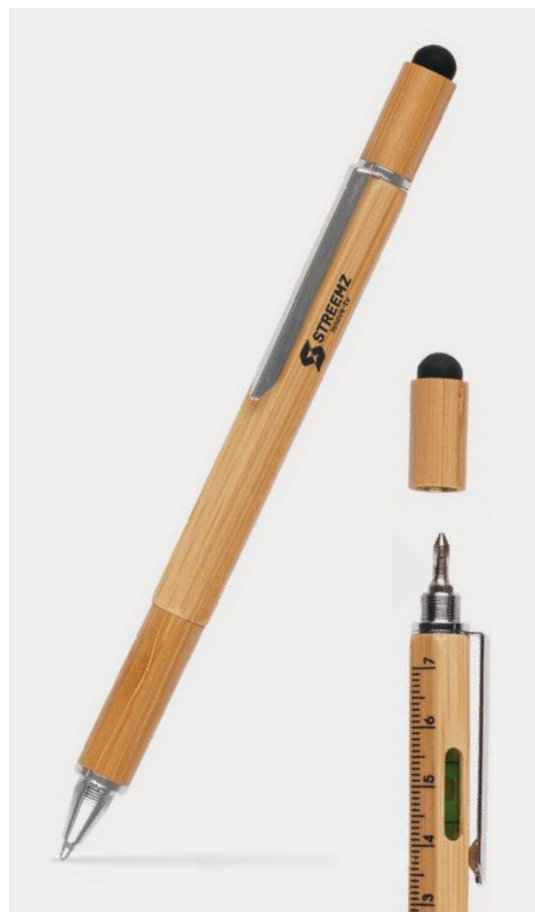

TPC690102

Systemo Bamboo Ball Pen

The hexagonal 6-in-1 eco-friendly bamboo multi-functional ball pen is a versatile tool that will redefine your everyday life. Equipped with a metal clip, metal tip, soft stylus, 'slot' screwdriver, 'Phillips' screwdriver, cm/ inch rule and a spirit level. This pen is an all-in-one wonder.

Pen Size: 143 x 11mm

Weight: 23 gms

Ink Colour: Black

MOQ: 25 Pcs