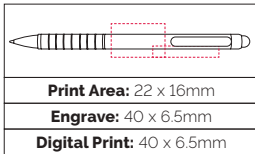

## HL Stylus Collection

A highly desirable, stylish twist action midi pen with a soft stylus end piece.

**Pen Size:** 120 x 7mm

**Weight:** 13 gms

**Ink Colour:** Black

**MOQ:** 25 Pcs

TPC921501  
HL Soft Stylus