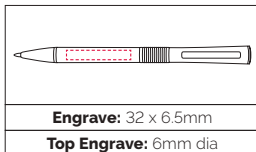

TPC950601 Hi-Chrome Ball Pen

A modern-look, twist action ball pen with a Hi-Chrome finish offered as an 'engrave only' marking option – engraving can also be applied to the top of the pen for that very subtle finish. Can be supplied on its own or as a set with the matching Rollerball. Available as a set - see page 100.

Pen Size: 138 x 10mm

Weight: 32 gms

Ink Colour: Black

MOQ: 25 Pcs

TPC950401 Hi-Chrome Rollerball

A modern-look, capped Rollerball with Hi-Chrome finish offered as an 'engrave only' marking option – engraving can also be applied to the top of the pen for that very subtle finish. Can be supplied on its own or as a set with the matching ball pen. Available as a set - see page 100.

Pen Size: 138 x 10mm

Weight: 34 gms

Ink Colour: Black

MOQ: 25 Pcs