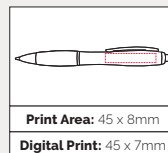

Pen Size: 138 x 11mm
Weight: 11 gms
Ink Colour: Black
MOQ: 25 Pcs