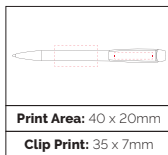

Print Area: 40 x 20mm
Clip Print: 35 x 7mm

**TPC552307
Zeno MM Ball Pen**

A high quality push action ball pen including a metal nose cone and metal clip. Made with climate neutral production. 20% of the plastic in this pen is recycled ABS plastic. Includes a recycled refill with a writing length of 3000m. 4 weeks lead time. Pantone matching available from 5000pcs.

Pen Size: 148 x 12mm
Weight: 17 gms
Ink Colour: Black or Blue
MOQ: 500 Pcs