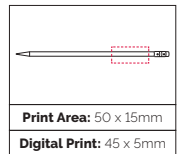

All black wood gives this pencil an executive look! All black ferrule with matching black eraser. The pencil is supplied sharpened.

Pen Size: 189 x 7mm
Weight: 5 gms
Ink Colour: HB Pencil
MOQ: 25 Pcs