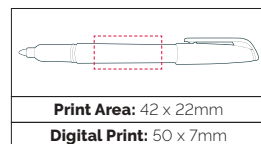

Product Size: 140 x 12mm
Weight: 9 gms
Ink Colour: Black or Blue
MOQ: 250 Pcs