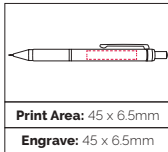

Includes Eraser! Beneath the button

TPC730201
**Ace Office
Pencil**

A metal barrelled 0.7mm 2B pencil with integral eraser, spare lead and comfort grip. Lead is retractable.

Pen Size: 143 x 9mm
Weight: 13 gms
Ink Colour: 2B Lead
MOQ: 25 Pcs

Available as a Set! See Page 98

TPC730602
**Kyron
Pencil**

The comfort grip adds to the enjoyable writing sensation of using the 0.7mm 2B lead. Includes an integral eraser.

Pen Size: 134 x 10mm
Weight: 16 gms
Ink Colour: 2B Lead
MOQ: 25 Pcs

TPC770702
**Lysander Rose
Gold Pencil**

An elegant twist action 0.7mm pencil in high gloss with Rose Gold Trim. Pencil can be engraved to show Rose Gold at an additional cost.

Pen Size: 131 x 12mm
Weight: 32 gms
Ink Colour: Pencil
MOQ: 25 Pcs