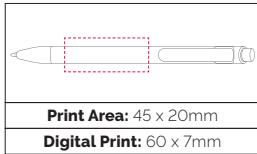

### TPC912201 Shanghai Soft Stylus Ball Pen

A curvy twist action ball pen with a colour matching soft stylus end piece. An all black version is also available - TPC912202BK.

**Pen Size:** 138 x 11mm  
**Weight:** 15 gms  
**Ink Colour:** Black  
**MOQ:** 25 Pcs

TPC800201  
**Dime  
 Ball Pen**

A sleek ball pen with a two tone moulded barrel and clip with a chromed nose cone. A great print area to the barrel.

**Pen Size:** 145 x 10mm  
**Weight:** 7 gms  
**Ink Colour:** Black  
**MOQ:** 25 Pcs