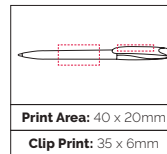

TPC551903
Boa M Ball Pen

A twist action ball pen that includes a metal nose cone. Made in Germany with climate neutral production. 20% of the plastic in this pen is recycled ABS plastic. Includes a recycled refill with a writing length of 3000m. 4 weeks lead time. Pantone matching available from 3000pcs.

Pen Size: 146 x 15mm
Weight: 12 gms
Ink Colour: Black or Blue
MOQ: 500 Pcs