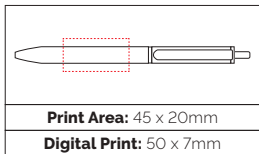

TPC980904

Cayman Rainbow Ball Pen

An eye-catching push action ball pen with a vibrant rainbow inspired barrel and silver trims. The perfect choice for pride events and memorable promotions!

Pen Size: 145 x 10mm

Weight: 7 gms

Ink Colour: Black

MOQ: 25 Pcs