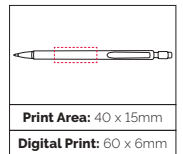

An ideal budget mechanical pencil option with integral eraser and 0.7mm lead.

**Pen Size:** 150 x 8mm

**Weight:** 6 gms

**Ink Colour:** HB Lead

**MOQ:** 25 Pcs

**Print Area:** 40 x 15mm

**Digital Print:** 60 x 6mm