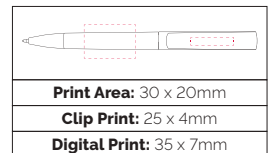

A low cost twist action pen with a great quality refill and a large print area to the barrel. The pen has a vibrant translucent colour range (TPC600202) however the black and white colours have a solid finish (TPC600201).

Pen Size: 134 x 8mm
Weight: 7 gms
Ink Colour: Black
MOQ: 25 Pcs

A stylish twist action ball pen in a wide range of solid barrel colours - great value. The silver version (Candy Argente - TPC914802) of this pen has alternative pricing.

Pen Size: 145 x 11mm
Weight: 9 gms
Ink Colour: Black
MOQ: 25 Pcs