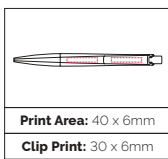

Choose the unusually shaped design pen parts from 14 colours to create your own stylish ball pen made from recycled plastic from one of the greenest pen manufacturers in Europe! MOQ 500 pcs. 4 weeks lead time. Pantone matching available from 5000 pcs.

Pen Size: 144 x 11mm
Weight: 10 gms
Ink Colour: Black or Blue
MOQ: 500 Pcs

Klio-Eterna
Est. 1900

TPC550203
Cobra Bio Ball Pen