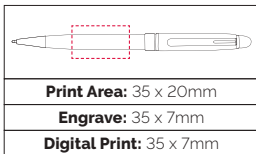

TPC920601

Pacer Ball Pen

This sleek, twist action aluminium pen with a weighty, quality feel is one of our best sellers!

Pen Size: 136 x 10mm

Weight: 28 gms

Ink Colour: Black

MOQ: 25 Pcs