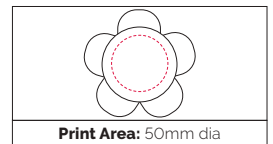

Product Size: 102 x 85 14mm
Weight: 38 gms
Ink Colour: AM, PK, BL, GN, YL
MOQ: 25 Pcs