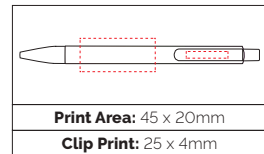

TPC000201

Dottie Ball Pen

A plastic push action ball pen with metal trims for a high end feel on a budget. The thoughtfully designed metal clip is finished with a statement colour dot to match the barrel of the pen. Choose from six popular colours to suit your branding.

Pen Size: 145 x 10mm

Weight: 9 gms

Ink Colour: Black

MOQ: 25 Pcs

TPC980904

Cayman Rainbow Ball Pen

An eye-catching push action ball pen with a vibrant rainbow inspired barrel and silver trims. The perfect choice for pride events and memorable promotions!

Pen Size: 145 x 10mm

Weight: 7 gms

Ink Colour: Black

MOQ: 25 Pcs