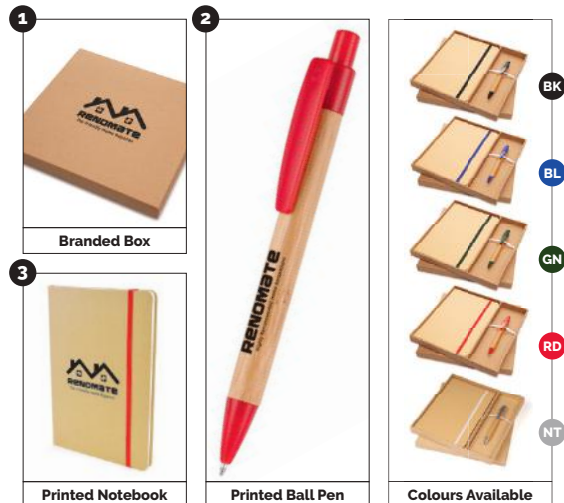

## Nature Set A5 Notebook & Sumo Bamboo Pen

A beautiful eco set that will bring the wow factor. Includes the Sumo bamboo ball pen and A5 Natural recycled notebook supplied in a recyclable cardboard box. The neutral version has a notebook with a white strap and a silver coloured ball pen.

**Box Size:** 230 x 230 x 25mm

**Notebook Size:** 210 x 143 x 12mm

**Pen Size:** 142 x 11mm

**Ink Colour:** Black

**Box Print:** 150 x 150mm

**Notebook Print:** 195 x 100mm

**Pen Print:** 40 x 20mm

COMBI SET: A5 Mole Notebook, Mole Mate Ball Pen, Powerbank, Torch

## A5 Notebook & Matching Pen, Powerbank and Torch Set

Mix and match our mole notebook, Mole Mate pen and add any other product to complete your unique executive gift! The options are endless with a bespoke cut foam inlay to secure your product. This set includes the Mole Mate Duo, LT0051 torch keyring and the ZC1030 Cuboid Power Bank (2,200 mAh with charger cable). Price shown is for 1 colour print to the book and box, engraving to the pen, torch and power bank.