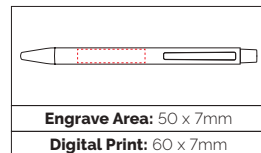

A metal pen with a coloured trim making this pen stand out from the crowd. The barrel offers a great print area.

Pen Size: 136 x 10mm

Weight: 21 gms

Ink Colour: Black

MOQ: 25 Pcs

An executive push action metal ball pen available in a range of vibrant stand out colours with striking chrome trim. Due to the tactile finish we mark the pen by engraving or digital print only. Priced as engraved.

Pen Size: 136 x 10mm

Weight: 21 gms

Ink Colour: Black

MOQ: 25 Pcs