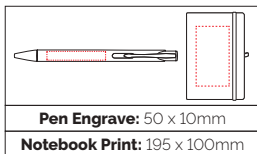

MOLE MATE DUO

A5 Mole Notebook and Matching Coloured Pen

2-in-1 A5 Mole Notebook with a matching Mole Mate Ball Pen, sourced to perfectly colour coordinate. Available in a variety of colours. Price includes a 1 col print to book & engraving to the pen. Pen is made from GRS certified recycled aluminium.

Pen Size: 139 x 10mm

Notebook Size: 210 x 142 x 15mm

Ink Colour: Black

Set Weight: 301 gms