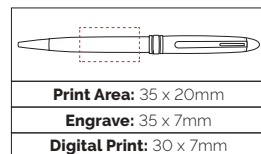

Wood Barrel

The wood we use in our pens is from the 'Birch' family and is a natural product that is 100% biodegradable and is from a sustainable source and helps reduce the use of traditional metal or oil based plastics.

Wood Barrel