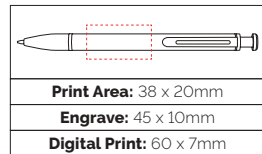

Pen Size: 141 x 10mm
Weight: 22 gms
Ink Colour: Black
MOQ: 25 Pcs