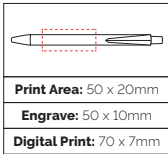

### The Nimrod Collection

A sleek modern design in this stylus ball pen which has a positive tactile quality. The pen can be engraved or digitally printed – price shown is for an engraved finish. The rainbow version is engrave only and has a metallic finish.

**Pen Size:** 137 x 10mm

**Weight:** 18 gms

**Ink Colour:** Black

**MOQ:** 25 Pcs

TPC731401  
Nimrod Soft Feel

TPC731402  
Nimrod Tropical Soft Feel

TPC731403  
Nimrod Rainbow  
ENGRAVE ONLY

TPC280401  
**Active  
 Ball Pen**

An attractive push action ball pen with unique clip available in an array of vibrant colours.

**Pen Size:** 141 x 10mm  
**Weight:** 22 gms  
**Ink Colour:** Black  
**MOQ:** 25 Pcs

TPC580401  
**Neptune  
 Ball Pen**