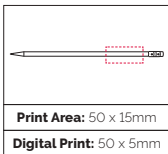

A composite plastic pencil made from post-consumer plastic waste. Features a silver ferrule and white eraser, supplied sharpened.

Pen Size: 185 x 7mm
Weight: 6 gms
Ink Colour: HB Pencil
MOQ: 25 Pcs

TPC441001
**HB Rubber
Tipped Pencil**