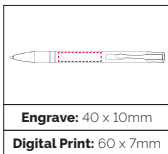

An aluminium pen with a soft feel finish for a tactile experience when using this pen. Given the finish of this model, marking is by engrave or digital print only. Pricing is shown for an engraved finish.

Pen Size: 136 x 10mm
Weight: 17 gms
Ink Colour: Black
MOQ: 25 Pcs

TPC732301
Beck Soft Feel Stylus Ball Pen