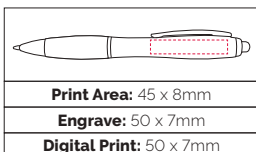

TPC000103

Tian Bamboo Ball Pen

A stylish push action ball pen featuring a bamboo barrel made from a sustainable source with a coloured soft feel aluminium upper barrel. Available in black, dark blue, grey and khaki.

Pen Size: 143 x 11mm

Weight: 15 gms

Ink Colour: Black

MOQ: 25 Pcs