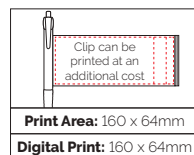

**Pen Size:** 152 x 13mm  
**Weight:** 19 gms  
**Ink Colour:** Black  
**MOQ:** 25 Pcs

TPC390101  
**Rohill Banner  
 Ball Pen**

A push action ball pen with a pull out banner. Prices include printing to both sides of the banner in a 4 colour process print. Please allow 6 weeks for delivery.

**Closed View**

**Pen Size:** 148 x 12mm  
**Weight:** 14 gms  
**Ink Colour:** Bk or Bl  
**MOQ:** 500 Pcs

**Print Area:** 160 x 64mm  
**Digital Print:** 160 x 64mm

TPC880101  
**Banner  
 Ball Pen**

A pen with a very large roll out banner which can be printed both sides in full colour. Each order is bespoke – please allow 6 weeks for delivery.