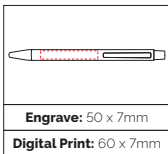

TPC923602
Travis Noir
Ball Pen

A super sleek all black version of the soft feel Travis ball pen. The chrome engraving stands out beautifully on this surface! Available on its own or as part of a set.

Pen Size: 136 x 10mm
Weight: 21 gms
Ink Colour: Black
MOQ: 25 Pcs

TPC923603
Travis Noir
Mech Pencil

A stylish all black mechanical pencil with tactile soft feel barrel. Chrome engrave finish for added charm! Available on its own or as part of a set.

Pen Size: 136 x 10mm
Weight: 21 gms
Ink Colour: Pencil
MOQ: 25 Pcs

TPC731901
Travis Noir
Rollerball

An all black rollerball in a chic soft feel finish with chrome undercoating. A matching ball pen and pencil also available! Priced as engraved.

Pen Size: 136 x 10mm
Weight: 17 gms
Ink Colour: Black
MOQ: 25 Pcs