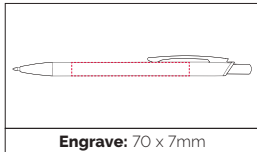

Pen Size: 142 x 10mm

Weight: 14 gms

Ink Colour: Black

MOQ: 25 Pcs

TPC914001

Nevada Ball Pen

An elegantly styled push action aluminium ball pen with a generous print area.

Pen Size: 140 x 10mm

Weight: 15 gms

Ink Colour: Black

MOQ: 25 Pcs