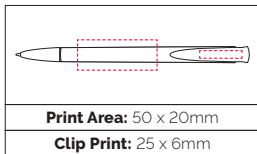

Jona Recycled Pantone Matched 6 Week Lead Time

PANTONE 458C

MOQ 3000 PCS

Pantone Matching applies to the whole pen only

Jona Recycled Standard 4 Week Lead Time

Standard Colours Available

Mix and match the 3 parts!

MOQ 500 PCS