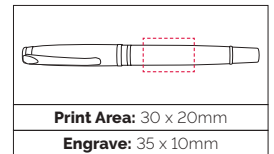

**Pen Size:** 138 x 12mm  
**Weight:** 37 gms  
**Ink Colour:** Black  
**MOQ:** 25 Pcs

TPC541001  
**Klio Eterna I-Roq  
 Ball Pen**

An ultra-modern look in this prestige pen with perfect weight and balance from Germany's oldest promotional pen supplier. There is a soft feel black barrel version available at an additional cost. 8000 metre write out length refill! 4 week delivery.