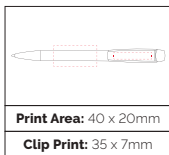

Print Area: 40 x 20mm
Clip Print: 35 x 7mm

**TPC552304
Zeno M Ball Pen**

A high quality push action ball pen including a metal nose cone. Made with climate neutral production. 20% of the plastic in this pen is recycled ABS plastic. Includes a recycled refill with a writing length of 3000m. 4 weeks lead time. Pantone matching available from 5000pcs.

Pen Size: 148 x 12mm
Weight: 15 gms
Ink Colour: Black or Blue
MOQ: 500 Pcs