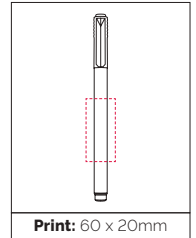

Product Size: 142 x 10mm

Weight: 7 gms

Ink Colour: Blue, Black, Green, Red

MOQ: 25 Pcs