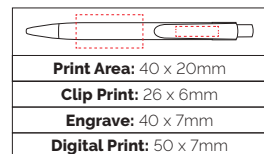

### Sumo Bamboo Ball Pen

A pen featuring a Bamboo barrel from a sustainable source and a recyclable trim.

**Pen Size:** 142 x 11mm

**Weight:** 8 gms

**Ink Colour:** Black

**MOQ:** 25 Pcs

Bamboo Barrel

Bamboo is a natural product that is 100% biodegradable and is cultivated without the use of pesticides and a lot less water than other 'crops'. We use Bamboo from sustainable sources to create barrels that are both attractive and durable.