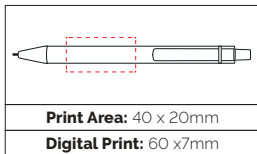

TPCPN3010
**Carpenters
Pencil**

The traditional octagonal carpenters or joiners pencil is made from FSC wood and offered in a range of colours. Supplied unsharpened. Three different print methods with different print sizes are available.

Pen Size: 178 x 15 x 4mm
Weight: 11 gms
Ink Colour: HB Pencil
MOQ: 25 Pcs