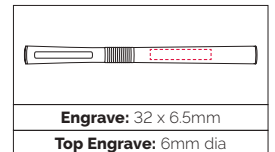

TPC950401 Hi-Chrome Rollerball

A modern-look, capped Rollerball with Hi-Chrome finish offered as an 'engrave only' marking option – engraving can also be applied to the top of the pen for that very subtle finish. Can be supplied on its own or as a set with the matching ball pen. Available as a set - see page 100.

Pen Size: 138 x 10mm

Weight: 34 gms

Ink Colour: Black

MOQ: 25 Pcs