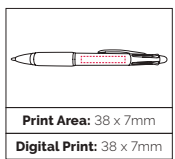

Why have one ink colour when you can have 4? A very well made pen that any recipient would be pleased to receive. Black, blue, red and green ink.

Pen Size: 142 x 12mm
Weight: 11 gms
Ink Colour: Bk, Bl, Rd, Gn
MOQ: 25 Pcs