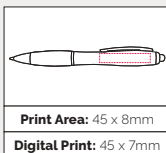

Pen Size: 138 x 11mm
Weight: 11 gms
Ink Colour: Black
MOQ: 25 Pcs