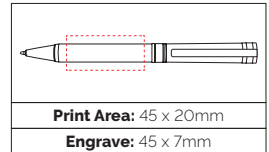

Top. Javelin Carbon Mid. Javelin Softfeel Bottom. Javelin Chrome