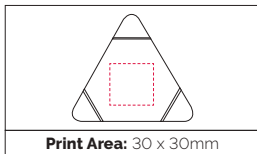

Presenting a stylishly crafted triangular highlighter, this writing tool is not only distinctive in shape but also provides a delightful array of highlighter colors.

**Highlighter Size:** 90 x 80 x 13mm  
**Weight:** 21 gms  
**Ink Colour:** Green, Yellow, Pink  
**MOQ:** 25 Pcs