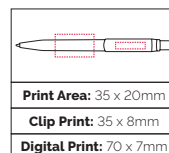

A European pen produced to a matt finish, barrel made from post-consumer recycled waste with excellent writing quality.

Pen Size: 140 x 10mm
Weight: 9 gms
Ink Colour: Black
MOQ: 25 Pcs