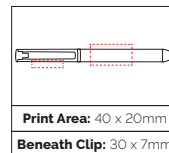

**Pen Size:** 152 x 13mm  
**Weight:** 19 gms  
**Ink Colour:** Black  
**MOQ:** 25 Pcs

TPC390101  
**Rohill Banner  
 Ball Pen**

A push action ball pen with a pull out banner. Prices include printing to both sides of the banner in a 4 colour process print. Please allow 6 weeks for delivery.