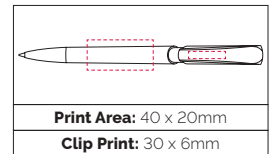

TPC552802
**Push M
Ball Pen**

Push action ball pen with metal nose cone. Barrel made up of 2 parts that can be mixed to your desired combination. Made in Germany with climate-neutral production. Available in 14 colours. Pantone matching is available from 5000 pieces. Pen is equipped with a 3000m writing length recycled refill.

Pen Size: 146 x 11mm
Weight: 14 gms
Ink Colour: Black or Blue
MOQ: 500 Pcs