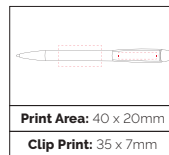

Print Area: 40 x 20mm
Clip Print: 35 x 7mm