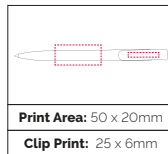

**TPC550306
Jona M Ball Pen**

This much loved push action ball pen includes high gloss parts and a metal nose cone. Made in Germany with climate neutral production. 20% of the plastic in this pen is recycled ABS plastic. Includes a recycled refill with a writing length of 3000m. 4 weeks lead time. Pantone matching available from 3000pcs.

Pen Size: 146 x 10mm
Weight: 12 gms
Ink Colour: Black or Blue
MOQ: 500 Pcs