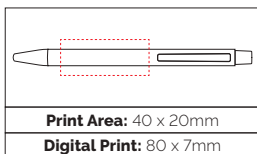

**Pen Size:** 136 x 10mm

**Weight:** 6 gms

**Ink Colour:** Black

**MOQ:** 25 Pcs

TPC360101