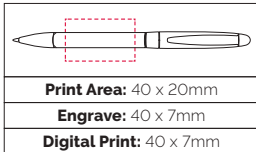

TPC780701
**Admiral
Ball Pen**

A prestigious and substantial metal pen with a hinged clip for an executive feel. The black is undercoated chrome for a mirror chrome finish when engraved (engraving is at an additional cost).

Pen Size: 137 x 10mm
Weight: 26 gms
Ink Colour: Black
MOQ: 25 Pcs