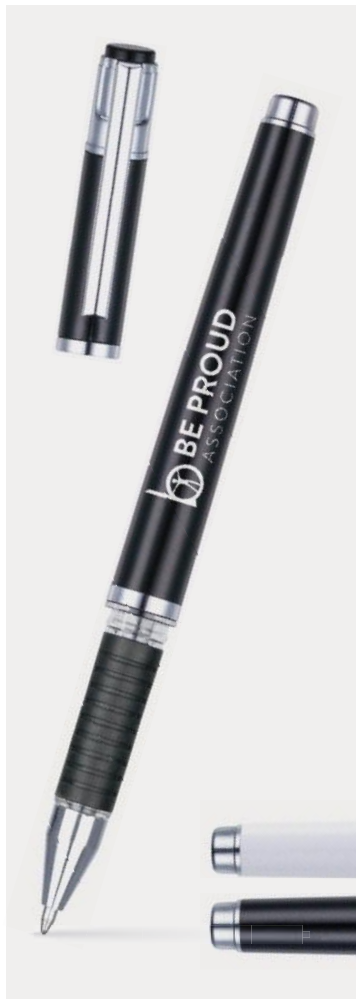

**Pen Size:** 145 x 11mm  
**Weight:** 11gms  
**Ink Colour:** Black  
**MOQ:** 25 Pcs

TPC680301  
**Enfield  
 Rollerball**

A super stylish 0.7mm capped rollerball with metal trim for a high end vibe. A smooth writing experience guaranteed!