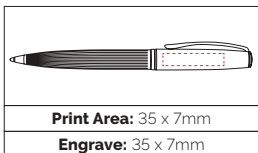

TPC690301

Kymera Ball Pen

This elegant matt black twist-action ballpoint pen, accented with sleek gunmetal trims, is a true embodiment of timeless sophistication. Its distinctive fluted barrel not only lends a touch of artistry but also adds to the heft of this premium writing instrument, making it a heavyweight pen with a stylish twist that's bound to leave a lasting impression.

Pen Size: 139 x 12mm

Weight: 33 gms

Ink Colour: Black

MOQ: 25 Pcs

TPC000301

Bonita Ball Pen

A metal twist action ball pen with a uniquely textured barrel with a striking chrome finish. The contrasting top section of the pen is finished in satin smooth black coating that can be engraved to produce a stunning chrome logo design or message.

Pen Size: 137 x 11mm

Weight: 30 gms

Ink Colour: Black

MOQ: 25 Pcs