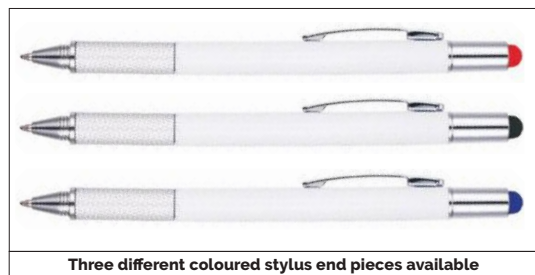

TPC800601
**System Tool
Ball Pen**

Choose the stylus colour to suit your brand! A hexagonal multi function pen with a soft stylus, slot screwdriver, Phillips screwdriver, cm rule, inch rule and a spirit level.

Pen Size: 149 x 10mm
Weight: 12 gms
Ink Colour: Black
MOQ: 25 Pcs