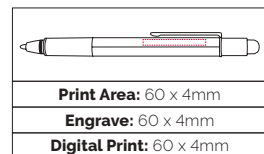

**Pen Size:** 143 x 11mm

**Weight:** 23 gms

**Ink Colour:** Black

**MOQ:** 25 Pcs

Bamboo Barrel

Bamboo is a natural product that is 100% biodegradable and is cultivated without the use of pesticides and a lot less water than other 'crops'. We use Bamboo from sustainable sources to create barrels that are both attractive and durable.