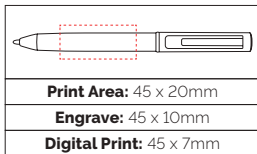

Available as Set. See Page 99

TPC780301 Grenadier Ball Pen

This heavyweight twist action ball pen exudes style with matt black finish or gloss white finish to choose from.

Pen Size: 140 x 11mm

Weight: 33 gms

Ink Colour: Black

MOQ: 25 Pcs

TPC780401 Grenadier Rollerball

Heavyweight capped rollerball for smooth writing experience. Classy matt black finish or gloss white finish to choose from.

Pen Size: 141 x 11mm

Weight: 34 gms

Ink Colour: Black

MOQ: 25 Pcs