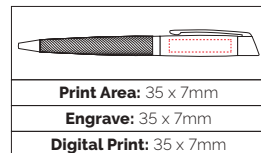

Bonita Ball Pen

A metal twist action ball pen with a uniquely textured barrel with a striking chrome finish. The contrasting top section of the pen is finished in satin smooth black coating that can be engraved to produce a stunning chrome logo design or message.

Pen Size: 137 x 11mm

Weight: 30 gms

Ink Colour: Black

MOQ: 25 Pcs