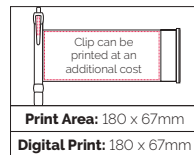

**Pen Size:** 152 x 13mm  
**Weight:** 19 gms  
**Ink Colour:** Black  
**MOQ:** 25 Pcs

TPC390101  
**Rohill Banner  
 Ball Pen**

A push action ball pen with a pull out banner. Prices include printing to both sides of the banner in a 4 colour process print. Please allow 6 weeks for delivery.

**Closed View**

**Pen Size:** 148 x 12mm  
**Weight:** 14 gms  
**Ink Colour:** Bk or Bl  
**MOQ:** 500 Pcs

**Print Area:** 160 x 64mm  
**Digital Print:** 160 x 64mm

TPC880101  
**Banner  
 Ball Pen**

A pen with a very large roll out banner which can be printed both sides in full colour. Each order is bespoke – please allow 6 weeks for delivery.

**Closed View**

**Pen Size:** 146 x 10mm  
**Weight:** 16 gms  
**Ink Colour:** Bk or Bl  
**MOQ:** 500 Pcs

**Print Area:** 180 x 67mm  
**Digital Print:** 180 x 67mm

1. Ball Pen 2. 'Phillips' Screwdriver 3. Ruler  
4. 'Slot' Screwdriver 5. Spirit Level 6. Stylus End