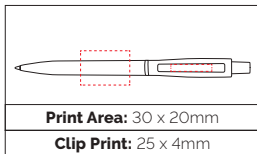

**Pen Size:** 141 x 11mm  
**Weight:** 20 gms  
**Ink Colour:** Blue  
**MOQ:** 100 Pcs

Klio-Eterna  
Est. 1980

TPC541602  
**Klio Snooker  
Ball Pen**

A stylishly designed, retractable pen in a range of high quality anodised metal colours. Excellent capacity refill with 8000m write out length! 4 week leadtime.