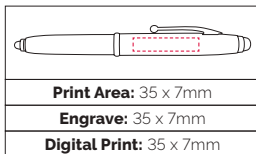

TPC921101
Lowton