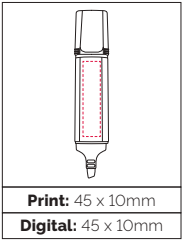

A traditional, white shaped highlighter with a modern transparent coloured trim! Available in 7 striking colours.

**Highlighter Size:** 108 x 22 x 13mm

**Weight:** 18 gms

**Ink Colour:** RD, BL, GN, AM, PL, PK, YL