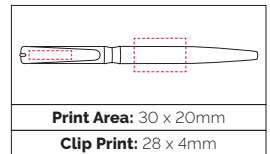

An ultra-modern look in this prestige pen with perfect weight and balance from Germany's oldest promotional pen supplier. There is a soft feel black barrel version available at an additional cost. 8000 metre write out length refill! 4 week delivery.

Pen Size: 141 x 11mm
Weight: 28 gms
Ink Colour: Blue
MOQ: 100 Pcs

An ultra-modern look capped Rollerball with perfect weight and balance from Germany's oldest promotional pen supplier. German quality at its very best! There is a soft feel black barrel version available at an additional cost. 4 week delivery.

Pen Size: 141 x 11mm
Weight: 28 gms
Ink Colour: Blue
MOQ: 100 Pcs