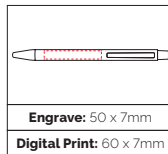

TPC923603
Travis Noir
Mech Pencil

A stylish all black mechanical pencil with tactile soft feel barrel. Chrome engrave finish for added charm! Available on its own or as part of a set.

Pen Size: 136 x 10mm
Weight: 21 gms
Ink Colour: Pencil
MOQ: 25 Pcs