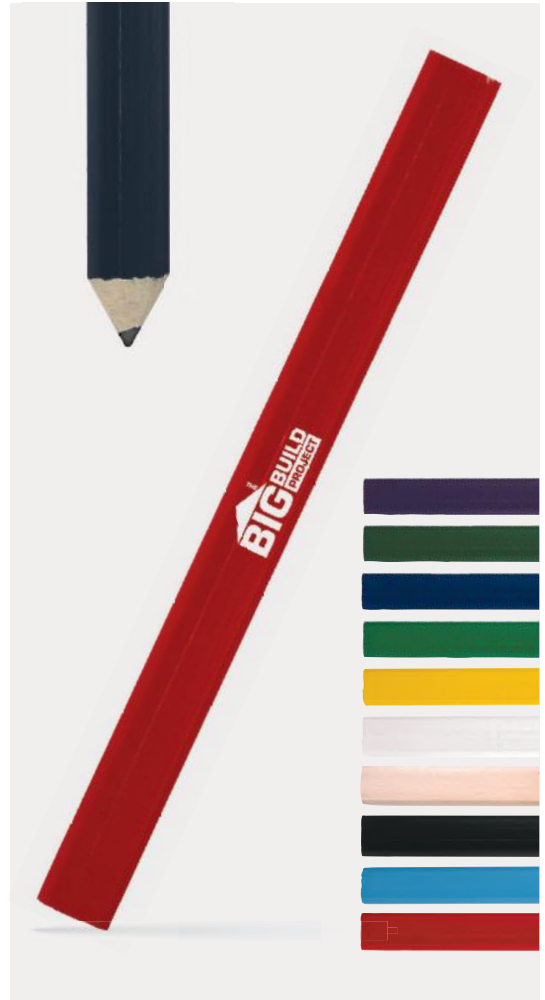

TPCPN3010
**Carpenters
Pencil**

The traditional octagonal carpenters or joiners pencil is made from FSC wood and offered in a range of colours. Supplied unsharpened. Three different print methods with different print sizes are available.

Pen Size: 178 x 15 x 4mm
Weight: 11 gms
Ink Colour: HB Pencil
MOQ: 25 Pcs