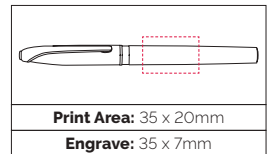

**Pen Size:** 140 x 10mm

**Weight:** 33 gms

**Ink Colour:** Black

**MOQ:** 25 Pcs

Top. Valentino Ball Pen Bottom. Valentino Rollerball

TPC860201  
**Valentino**  
**Ball Pen**

A classically designed, gloss finish, prestigious, twist action ball pen. The pen has a chrome undercoat to the top and bottom barrel for a mirror finish when engraved (available at an additional cost). Pantone matching available - MOQ 1000 pcs - TPC860203.