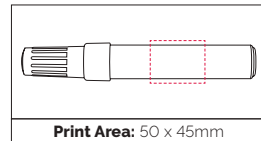

Product Size: 110 x 16mm
Weight: 11 gms
Ink Colour: Red, Black, Green, Blue
MOQ: 25 Pcs