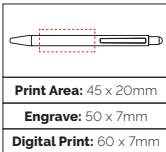

### Goa Bamboo Ball Pen

A quality pen featuring a Bamboo barrel from a sustainable source and attractive chrome trim.

**Pen Size:** 139 x 12mm

**Weight:** 10 gms

**Ink Colour:** Black

**MOQ:** 25 Pcs

**Print Area:** 35 x 20mm

**Pen Size:** 141 x 11mm  
**Weight:** 8 gms  
**Ink Colour:** Black  
**MOQ:** 25 Pcs

TPC982601  
**Phone Up Bamboo Ball Pen**

Not only a useful option, with a phone holder and stylus, this push action model also features a smooth Bamboo barrel from a sustainable source.

**Pen Size:** 145 x 12mm  
**Weight:** 11 gms  
**Ink Colour:** Black  
**MOQ:** 25 Pcs

TPC731404  
**Nimrod Bamboo Ball Pen**

The promotional bamboo ball pen with silicone stylus, iron clip and ABS plastic trim is a stylish and versatile writing tool with added eco credentials. Available in natural with black stylus.