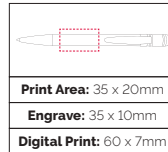

An exclusive design to The Printed Pen Guide with an ergonomic twist action located in the top. There is a satin finish on each colour of this pen.

Pen Size: 136 x 10mm
Weight: 21 gms
Ink Colour: Black
MOQ: 25 Pcs

TPCPN0003
Sao Paulo
Ball Pen