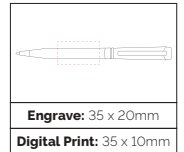

TPC770702
**Lysander Rose
Gold Pencil**

An elegant twist action 0.7mm pencil in high gloss with Rose Gold Trim. Pencil can be engraved to show Rose Gold at an additional cost.

Pen Size: 131 x 12mm
Weight: 32 gms
Ink Colour: Pencil
MOQ: 25 Pcs