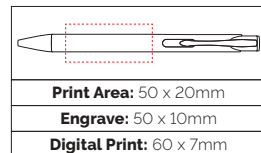

Pen Size: 138 x 10mm

Weight: 19 gms

Ink Colour: Black

MOQ: 25 Pcs