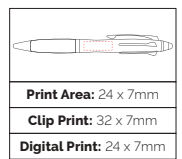

TPC981801
Shanghai Multi Ink Ball Pen

A modern multi ink version of an industry favourite! Comes complete with a stylus, comfort grip and 3 ink re-fills - black, blue and red ink.

Pen Size: 136 x 11mm
Weight: 15 gms
Ink Colour: Bk, Bl, Rd
MOQ: 25 Pcs