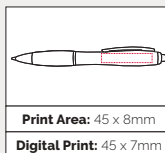

Pen Size: 138 x 11mm
Weight: 11 gms
Ink Colour: Black
MOQ: 25 Pcs