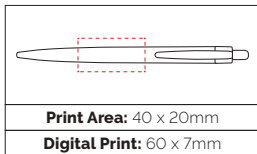

# Plastic & Part Metal

---

06

TPC982201  
**Kane Translucent  
 Ball Pen**

A low cost push action pen with a range of transparent clips and a great print area to the barrel.

**Pen Size:** 138 x 20mm  
**Weight:** 6 gms  
**Ink Colour:** Black  
**MOQ:** 25 Pcs