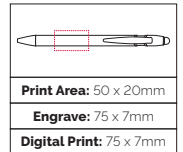

Bamboo Barrel

Bamboo is a natural product that is 100% biodegradable and is cultivated without the use of pesticides and a lot less water than other 'crops'. We use Bamboo from sustainable sources to create barrels that are both attractive and durable.

Bamboo Barrel