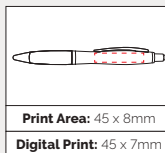

Pen Size: 138 x 11mm
Weight: 15 gms
Ink Colour: Black
MOQ: 25 Pcs