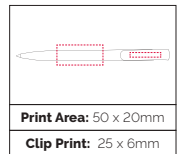

**TPC550304
Jona MM Ball Pen**

This push action ball pen includes high gloss parts, including a metal nose cone and metal clip. Made in Germany with climate neutral production. 20% of the plastic in this pen is recycled ABS plastic. Includes a recycled refill with a writing length of 3000m. 4 weeks lead time. Pantone matching available from 5000pcs.

Pen Size: 146 x 10mm
Weight: 14 gms
Ink Colour: Black or Blue
MOQ: 500 Pcs