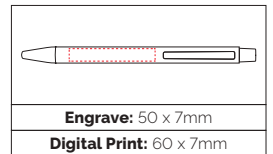

An executive soft feel push action ball pen with striking gold trims and beautiful gold engraving to match.

Pen Size: 136 x 10mm
Weight: 21 gms
Ink Colour: Black
MOQ: 25 Pcs

An executive soft feel push action ball pen with striking rose gold trims and beautiful rose gold engraving to match.

Pen Size: 136 x 10mm
Weight: 21 gms
Ink Colour: Black
MOQ: 25 Pcs