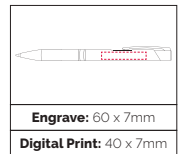

Outstanding value in this soft feel ball pen produced in a classic style with a choice of vibrant colours. Pricing is shown for an engraved finish.

Pen Size: 137 x 10mm
Weight: 18 gms
Ink Colour: Black
MOQ: 25 Pcs