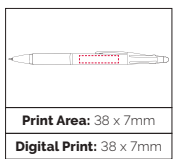

TPC120101
Trojan 4 Ink Stylus Ball Pen

A modern looking stylus pen with 4 ink colours in 1 pen all at a great price! Black, blue, red and green ink colours.

Pen Size: 142 x 12mm
Weight: 10 gms
Ink Colour: Bk, Bl, Rd, Gn
MOQ: 25 Pcs