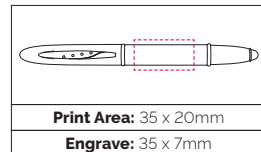

**Pen Size:** 138 x 12mm

**Weight:** 41 gms

**Ink Colour:** Black

**MOQ:** 25 Pcs

TPC950801  
**Excelsior  
Ball Pen**

A well balanced, twist action ball pen with a hinged clip. Black version engraves chrome (at an additional cost).