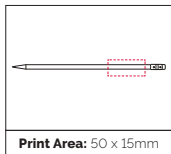

Print Area: 50 x 15mm