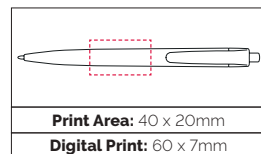

### Coffee Ball Pen

A stylish ball pen made in part from recycled coffee grind waste, therefore reducing the use of oil based plastic.

**Pen Size:** 138 x 10mm

**Weight:** 6 gms

**Ink Colour:** Black

**MOQ:** 25 Pcs