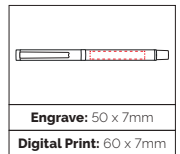

TPC731901
Travis Noir
Rollerball

An all black rollerball in a chic soft feel finish with chrome undercoating. A matching ball pen and pencil also available! Priced as engraved.

Pen Size: 136 x 10mm
Weight: 17 gms
Ink Colour: Black
MOQ: 25 Pcs