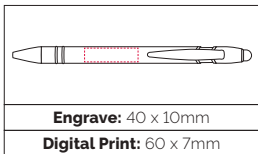

TPC731401/2/3

The Nimrod Collection

A sleek modern design in this stylus ball pen which has a positive tactile quality. The pen can be engraved or digitally printed – price shown is for an engraved finish. The rainbow version is engrave only and has a metallic finish.

Pen Size: 137 x 10mm

Weight: 18 gms

Ink Colour: Black

MOQ: 25 Pcs