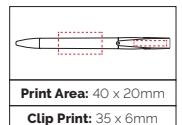

All three parts of this twist action favourite from Klio Eterna are made of Bio Material, compostable plastic compound (polylactic acid from vegetable starch). MOQ 500 pcs. 4 weeks lead time. Pantone matching available from 5000 pcs. A Matt finish is also available.

Pen Size: 142 x 10mm
Weight: 10 gms
Ink Colour: Black or Blue
MOQ: 500 Pcs