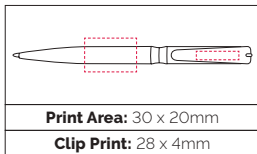

TPC541003
**Klio Eterna I-Roq
Rollerball**

An ultra-modern look capped Rollerball with perfect weight and balance from Germany's oldest promotional pen supplier. German quality at its very best! There is a soft feel black barrel version available at an additional cost. 4 week delivery.

Pen Size: 141 x 11mm
Weight: 28 gms
Ink Colour: Blue
MOQ: 100 Pcs