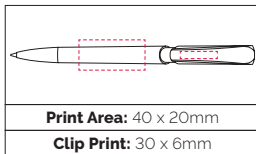

TPC552801
**Push High Gloss
Ball Pen**

Push action ball pen made up of 4 parts that can be mixed to your desired combination. Made in Germany with climate-neutral production and 100% green electricity. Available in 14 colours. Pantone matching is available from 5000 pieces. Pen is equipped with a 3000m writing length recycled refill.

Pen Size: 146 x 11mm
Weight: 11 gms
Ink Colour: Black or Blue
MOQ: 500 Pcs