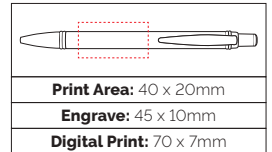

### Nevada Ball Pen

An elegantly styled push action aluminium ball pen with a generous print area.

**Pen Size:** 140 x 10mm

**Weight:** 15 gms

**Ink Colour:** Black

**MOQ:** 25 Pcs

Left. Beck Red Mid. Beck Pink Right. Beck Blue