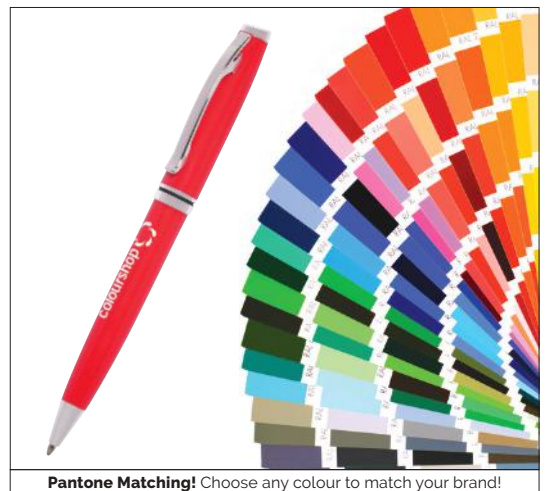

TPC281201
**Custom Colour
Ball Pen**

Twist action ball pen that can be Pantone matched from just 1000 pieces. Simply specify your chosen colour and we'll deliver your bespoke made pen! Features includes a distinctive chrome band with matching trims to accent the pen. 8 week lead time.

- **Pen Size:** 137 x 11mm
- **Weight:** 23 gms
- **Ink Colour:** Black
- **MOQ:** 1000 Pcs

Print Area: 40 x 15mm
Engrave: 40 x 7mm
Digital Print: 40 x 7mm