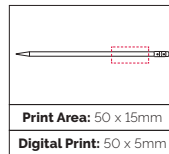

A traditional wooden pencil with a silver ferrule and eraser tip. HB lead. Pencil is supplied sharpened.

Pen Size: 189 x 7mm
Weight: 5 gms
Ink Colour: HB Pencil
MOQ: 25 Pcs

TPCPN3009
**Wood Black
Pencil**