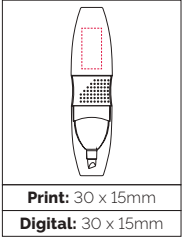

Highlighter Size: 116 x 19mm

Weight: 20 gms

Ink Colour: Green, Blue, Amber, Pink, Yellow

MOQ: 25 Pcs