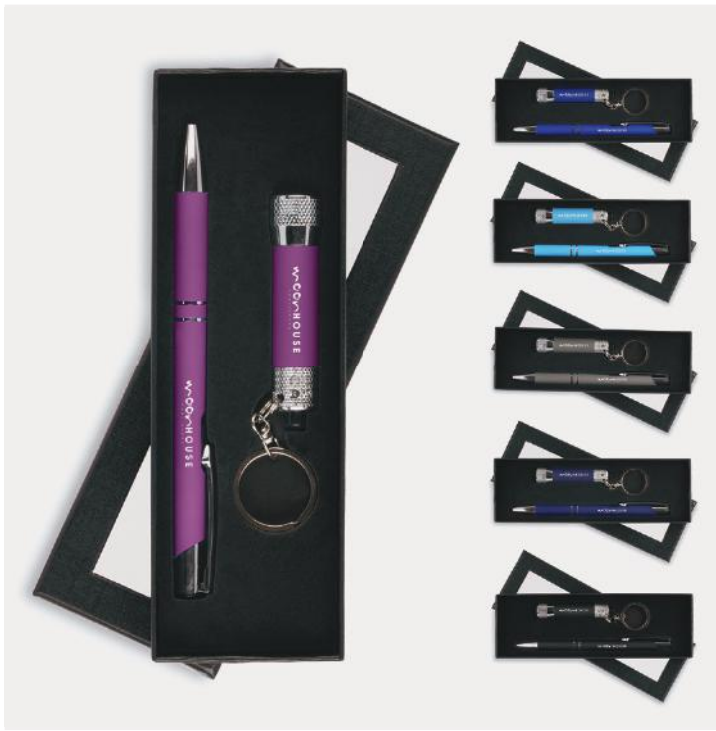

TPC000799
**Lumi Torch
and Ball Pen**

The Lumi soft feel 3 LED torch and Aladdin soft feel ball pen supplied in a purpose made gift box with a foam insert and a window. Why have one branded item when you can have two? All items to be supplied as a whole set.