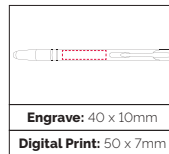

A soft feel stylus version of one of our most popular metal pens in a range of vibrant colours. Marking is by engraving or digital print.

Pen Size: 138 x 10mm
Weight: 17 gms
Ink Colour: Black
MOQ: 25 Pcs

TPC731501
Aladdin Soft Feel Ball Pen