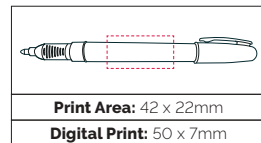

TPC150101
**Markie Matt
Permanent Market**

This budget Markie® Matt Permanent Marker writes on many surfaces including glass, metal, plastic and foil. Supplied with black permanent ink. Its large branding area can be printed in one or two spot colours.

Product Size: 130 x 13mm
Weight: 9 gms
Ink Colour: Black
MOQ: 250 Pcs