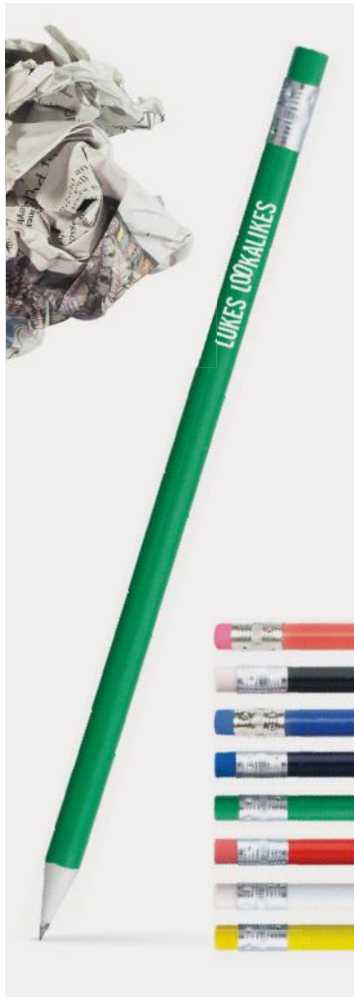

**Pen Size:** 190 x 7mm

**Weight:** 5 gms

**Ink Colour:** HB Pencil

**MOQ:** 25 Pcs

**Print Area:** 50 x 15mm

TPC441501

**Recycled Newspaper Pencil**

A traditional wooden pencil with a silver ferrule and eraser tip. HB lead. Pencil is supplied sharpened.