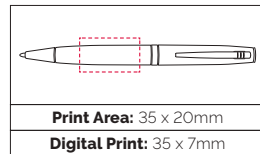

### Pacer Ball Pen

This sleek, twist action aluminium pen with a weighty, quality feel is one of our best sellers!

**Pen Size:** 136 x 10mm

**Weight:** 28 gms

**Ink Colour:** Black

**MOQ:** 25 Pcs

TPC580601