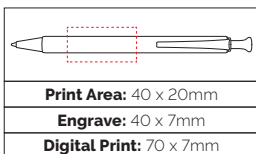

TPC916301

Wood Sprite Ball Pen

Classic design, twist action ball pen made from maple wood with stunning chrome trims makes this your go to product for a high end eco giveaway.

Pen Size: 142 x 11mm

Weight: 11 gms

Ink Colour: Black

MOQ: 25 Pcs