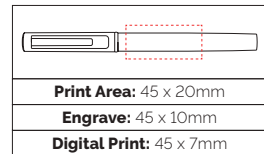

TPC780401 Grenadier Rollerball

Heavyweight capped rollerball for smooth writing experience. Classy matt black finish or gloss white finish to choose from.