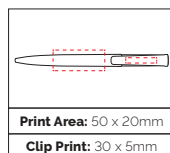

Quality twist action ball pen made in Europe from recycled PET single use water bottles. This pen comes with pre-printed eco credentials including the country of origin Italy!

Pen Size: 150 x 12mm
Weight: 12 gms
Ink Colour: Black
MOQ: 25 Pcs

TPC444401
**Matte Recycled
Ball Pen**