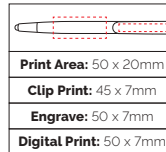

**Pen Size:** 141 x 11mm  
**Weight:** 8 gms  
**Ink Colour:** Black  
**MOQ:** 25 Pcs

TPC982601  
**Phone Up Bamboo Ball Pen**

Not only a useful option, with a phone holder and stylus, this push action model also features a smooth Bamboo barrel from a sustainable source.

**Pen Size:** 145 x 12mm  
**Weight:** 11 gms  
**Ink Colour:** Black  
**MOQ:** 25 Pcs

TPC731404  
**Nimrod Bamboo Ball Pen**

The promotional bamboo ball pen with silicone stylus, iron clip and ABS plastic trim is a stylish and versatile writing tool with added eco credentials. Available in natural with black stylus.