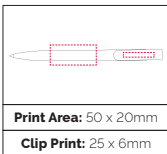

CHOOSE A COLOUR

- 447c
- BLACK
- 3435c
- 424c
- 2192c
- 375c
- 7686c
- 300c
- MAG ENTA
- 2768c
- 1585c
- 7621c
- WHITE
- 109c

SEE RECYCLED VERSION AVAILABLE PG 43

**TPC550301
Jona Ball Pen**

This much loved push action ball pen includes high gloss parts. Made in Germany at Klio Eterna with climate neutral production. 20% of the plastic in this pen is recycled ABS plastic. Includes a recycled refill with a writing length of 3000m. 4 weeks lead time. Pantone matching available from 3000pcs.

Pen Size: 146 x 10mm
Weight: 9 gms
Ink Colour: Black or Blue
MOQ: 500 Pcs

**TPC550306
Jona M Ball Pen**

This much loved push action ball pen includes high gloss parts and a metal nose cone. Made in Germany with climate neutral production. 20% of the plastic in this pen is recycled ABS plastic. Includes a recycled refill with a writing length of 3000m. 4 weeks lead time. Pantone matching available from 3000pcs.

Pen Size: 146 x 10mm
Weight: 12 gms
Ink Colour: Black or Blue
MOQ: 500 Pcs

**TPC550304
Jona MM Ball Pen**

This push action ball pen includes high gloss parts, including a metal nose cone and metal clip. Made in Germany with climate neutral production. 20% of the plastic in this pen is recycled ABS plastic. Includes a recycled refill with a writing length of 3000m. 4 weeks lead time. Pantone matching available from 5000pcs.

Pen Size: 146 x 10mm
Weight: 14 gms
Ink Colour: Black or Blue
MOQ: 500 Pcs