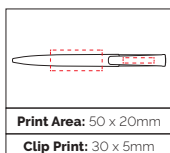

Quality twist action ball pen made in Europe from recycled RPET from used water bottles. Pen has eco credentials on the side.

Pen Size: 150 x 12mm
Weight: 12 gms
Ink Colour: Black
MOQ: 25 Pcs

TPC444102
**Surfer Solid
RPET Ball Pen**