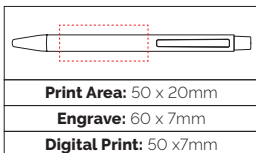

TPC923601
**Travis Soft Feel
Ball Pen**

An executive push action metal ball pen available in a range of vibrant stand out colours with striking chrome trim. Due to the tactile finish we mark the pen by engraving or digital print only. Priced as engraved.

Pen Size: 136 x 10mm

Weight: 21 gms

Ink Colour: Black

MOQ: 25 Pcs