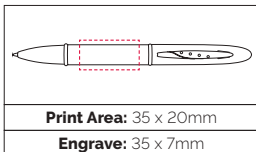

Available as a Set! With a Ball Pen

TPCPN0474

Kari Rollerball

A modern-look, capped Rollerball with a carbon fibre barrel. Can be supplied on its own or as a set with the matching ball pen. Price below is for a print to the carbon fibre barrel but engraving is available to the top chrome section at an additional cost.

Pen Size: 138 x 12mm

Weight: 41 gms

Ink Colour: Black

MOQ: 25 Pcs