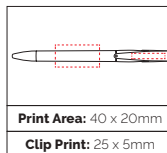

This pen is made up of 100% recycled ABS plastic. Includes a recycled refill with a writing length of 3000m. All parts of the product can be customised between the 14 colours available. 4 weeks lead time. Pantone matching available from 5000 pcs.

Pen Size: 142 x 10mm
Weight: 10 gms
Ink Colour: Black or Blue
MOQ: 500 Pcs

TPC552308
**Zeno Recycled
Ball Pen**