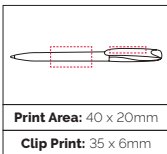

TRANSLUCENT VERSION ALSO AVAILABLE

CHOOSE A COLOUR

- 447c
- BLACK
- 3435c
- 424c
- 2192c
- 375c
- 7686c
- 300c
- MAGENTA
- 2768c
- 1585c
- 7621c
- WHITE
- 109c

SEE RECYCLED VERSION AVAILABLE PG 44

TPC551905
Boa Ball Pen

A twist action ball pen includes high gloss parts. Made in Germany with climate neutral production. 20% of the plastic in this pen is recycled ABS plastic. Includes a recycled refill with a writing length of 3000m. 4 weeks lead time. Pantone matching available from 3000pcs.

Pen Size: 146 x 15mm
Weight: 10 gms
Ink Colour: Black or Blue
MOQ: 500 Pcs

TPC551904
Boa Ice Ball Pen

A twist action ball pen includes a frosted barrel and translucent clip. Made in Germany with climate neutral production. 20% of the plastic in this pen is recycled ABS plastic. Includes a recycled refill with a writing length of 3000m. 4 weeks lead time. Pantone matching available from 5000pcs.

Pen Size: 146 x 15mm
Weight: 10 gms
Ink Colour: Black or Blue
MOQ: 500 Pcs

TPC551903
Boa M Ball Pen

A twist action ball pen that includes a metal nose cone. Made in Germany with climate neutral production. 20% of the plastic in this pen is recycled ABS plastic. Includes a recycled refill with a writing length of 3000m. 4 weeks lead time. Pantone matching available from 3000pcs.

Pen Size: 146 x 15mm
Weight: 12 gms
Ink Colour: Black or Blue
MOQ: 500 Pcs