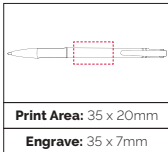

A design exclusive to The Printed Pen Guide, featuring a comfort grip and a positive push action. Engraves well – at an additional cost.

Pen Size: 140 x 10mm
Weight: 16 gms
Ink Colour: Black
MOQ: 25 Pcs

TPC920301
Top Twist
Ball Pen