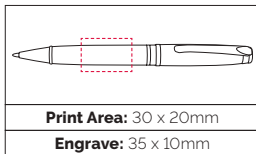

TPC860201
Valentino
Ball Pen

A classically designed, gloss finish, prestigious, twist action ball pen. The pen has a chrome undercoat to the top and bottom barrel for a mirror finish when engraved (available at an additional cost). Pantone matching available - MOQ 1000 pcs - TPC860203.

Pen Size: 138 x 12mm
Weight: 35 gms
Ink Colour: Black
MOQ: 25 Pcs

TPC860301
Valentino
Rollerball

A prestigious, high gloss capped Rollerball in a classical style. This pen has a chrome undercoat to the top and bottom barrel for a mirror finish when engraved (is available at an additional cost). Pantone matching available MOQ 1000 pcs.

Pen Size: 138 x 12mm
Weight: 37 gms
Ink Colour: Black
MOQ: 25 Pcs