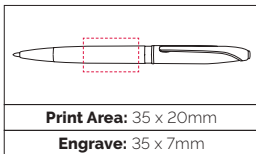

Also available as a set! See PG 101

TPC951101/2

Ballad Chrome/Gold Rollerball

Style, elegance and a weighty feel in this chrome capped Rollerball. Has a chrome undercoat for a 'mirror' finish when engraved, gold pen has a brass engrave finish (engraving is available at an additional cost). Can be supplied on its own or as a set with the matching ball pen.

Pen Size: 140 x 10mm

Weight: 33 gms

Ink Colour: Black

MOQ: 25 Pcs