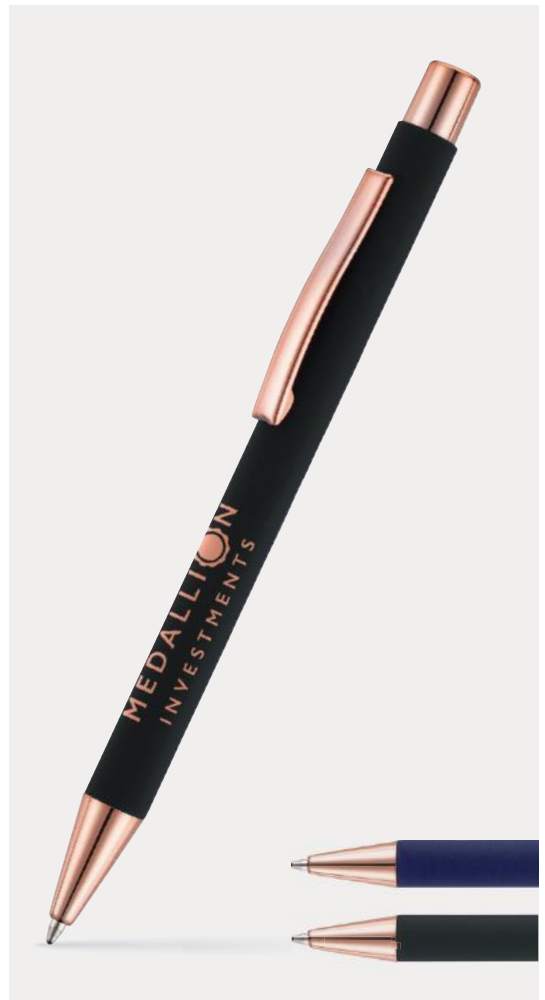

### Beck Rose Gold Ball Pen

A prestige twist on this favourite model. Featuring an elegant Rose-Gold trim and undercoat that reveals a Rose-Gold finish when engraved.

**Pen Size:** 138 x 10mm

**Weight:** 19 gms

**Ink Colour:** Black

**MOQ:** 25 Pcs

TPC923605  
**Travis Gold  
 Ball Pen**

An executive soft feel push action ball pen with striking gold trims and beautiful gold engraving to match.

**Pen Size:** 136 x 10mm  
**Weight:** 21 gms  
**Ink Colour:** Black  
**MOQ:** 25 Pcs

TPC923604  
**Travis Rose Gold  
 Ball Pen**

An executive soft feel push action ball pen with striking rose gold trims and beautiful rose gold engraving to match.

**Pen Size:** 136 x 10mm  
**Weight:** 21 gms  
**Ink Colour:** Black  
**MOQ:** 25 Pcs