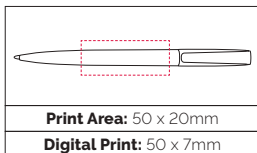

TPC914801
**Candy & Candy Argente
Ball Pen**

A stylish twist action ball pen in a wide range of solid barrel colours - great value. The silver version (Candy Argente - TPC914802) of this pen has alternative pricing.

Pen Size: 145 x 11mm
Weight: 9 gms
Ink Colour: Black
MOQ: 25 Pcs