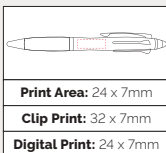

Pen Size: 136 x 11mm
Weight: 15 gms
Ink Colour: Bk, Bl, Rd
MOQ: 25 Pcs