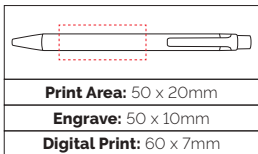

# 24

TPC982301  
**Hale Card Ball Pen**

As well as using less plastic by having a card barrel, the trim is made from recyclable plastic.

**Pen Size:** 142 x 10mm  
**Weight:** 6 gms  
**Ink Colour:** Black  
**MOQ:** 25 Pcs

TPC800901  
**Ayr Card Ball Pen**

As well as using less plastic by having a card barrel, the trims are made from plastic made up of 50% Wheat plastic from a natural and sustainable source.

**Pen Size:** 140 x 10mm  
**Weight:** 6 gms  
**Ink Colour:** Black  
**MOQ:** 25 Pcs