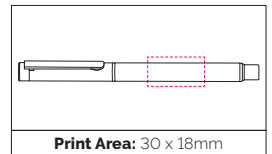

Klio-Eterna
Est. 1900

TPC550001
**Unique Wood
Ball Pen**

A high quality twist action ball pen featuring a stunning wooden barrel and striking chrome trims from Germany's oldest promotional pen supplier Klio Eterna. The pen is supplied with an ink refill that has an 8000m write out length!

Pen Size: 139 x 11mm
Weight: 22 gms
Ink Colour: Blue
MOQ: 100 Pcs

Klio-Eterna
Est. 1900

TPC550002
**Unique Wood
Rollerball**

A high quality metal and wood capped rollerball pen featuring a stunning wooden barrel from Germany's oldest promotional pen supplier Klio Eterna.

Pen Size: 139 x 11mm
Weight: 22 gms
Ink Colour: Blue
MOQ: 100 Pcs