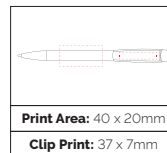

All four parts of this push action favourite from Klio Eterna are made from recycled ABS plastic. Can be combined in 14 solid colours. MOQ 500 pcs. 4 weeks lead time. Pantone matching available from 5000 pcs.

Pen Size: 146 x 10mm
Weight: 11 gms
Ink Colour: Black or Blue
MOQ: 500 Pcs