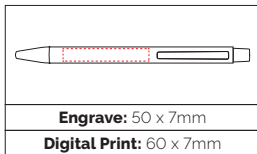

TPC923604
**Travis Rose Gold
Ball Pen**

An executive soft feel push action ball pen with striking rose gold trims and beautiful rose gold engraving to match.

Pen Size: 136 x 10mm
Weight: 21 gms
Ink Colour: Black
MOQ: 25 Pcs