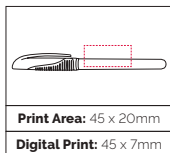

A 0.7mm gel roller which contains Japanese ink. Manufactured in the office style with a black comfort grip this is a great writer!

Pen Size: 145 x 11mm
Weight: 11gms
Ink Colour: Black
MOQ: 25 Pcs

TPC680301
**Enfield
Rollerball**