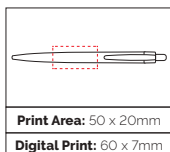

Card  
Barrel

TPC982203  
**Kane Wheat  
Ball Pen**

A push action ball pen made from 30% less plastic with the addition of wheat straw. Available in amber, cyan, grey, natural and red.

**Pen Size:** 138 x 10mm  
**Weight:** 6 gms  
**Ink Colour:** Black  
**MOQ:** 25 Pcs