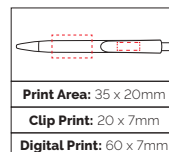

Wheat Barrel

The wheat plastic used in our pens is a mix of traditional plastic and 50%-60% plastic made from wheat straw waste. This 'straw' normally viewed as just agricultural waste can be fashioned with normal plastics into pen parts, cutting down the use of traditional oil based plastics.

Wheat Barrel