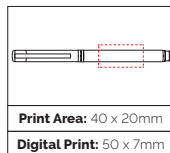

A super stylish 0.7mm capped rollerball with metal trim for a high end vibe. A smooth writing experience guaranteed!

Pen Size: 140 x 11mm
Weight: 15 gms
Ink Colour: Black
MOQ: 25 Pcs

TPC570101
**Keys Rollerball
With Stylus**