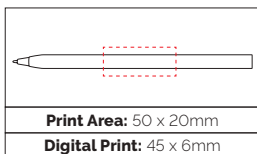

TPC982501

Sumo Bamboo Ball Pen

A pen featuring a Bamboo barrel from a sustainable source and a recyclable trim.

Pen Size: 142 x 11mm

Weight: 8 gms

Ink Colour: Black

MOQ: 25 Pcs