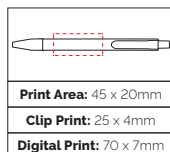

TPC281001
**Aster Wheat
Ball Pen**

A classy push action ball pen where the barrel and trims are made from 60% Wheat plastic from a natural and sustainable source.

Pen Size: 139 x 11mm
Weight: 7 gms
Ink Colour: Black
MOQ: 25 Pcs