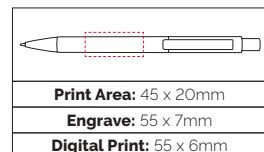

**Pen Size:** 143 x 11mm

**Weight:** 15 gms

**Ink Colour:** Black

**MOQ:** 25 Pcs

Bamboo Barrel

Bamboo is a natural product that is 100% biodegradable and is cultivated without the use of pesticides and a lot less water than other 'crops'. We use Bamboo from sustainable sources to create barrels that are both attractive and durable.