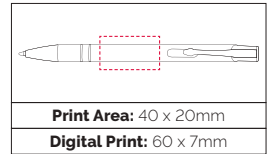

A sleek ball pen with a two tone moulded barrel and clip with a chromed nose cone. A great print area to the barrel.

Pen Size: 145 x 10mm
Weight: 7 gms
Ink Colour: Black
MOQ: 25 Pcs

Remarkable value in this low cost 'metal look' ball pen. Available in a wide range of stunning colours!

Pen Size: 139 x 11mm
Weight: 14 gms
Ink Colour: Black
MOQ: 25 Pcs