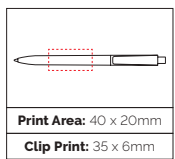

Retractable ballpoint pen in a modern, geometric design. Made up of 3 parts that can be mixed to your desired combination. Made in Germany from recycled ABS plastic with climate-neutral production and 100% green electricity. Available in 14 colours. 4 weeks lead time. Pantone matching available from 5000 pcs.

Pen Size: 150 x 10mm
Weight: 11 gms
Ink Colour: Black or Blue
MOQ: 500 Pcs

Klio-Eterna
Est. 1900

TPC552501
Shape Recycled Ball Pen