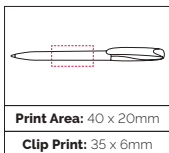

Choose the pen parts from 14 colours to create your own stylish ball pen made from recycled plastic from one of the greenest pen manufacturers in Europe. MOQ 500 pcs. 4 weeks lead time. Pantone matching available from 5000 pcs.

Pen Size: 146 x 10mm
Weight: 11gms
Ink Colour: Black or Blue
MOQ: 500 Pcs

TPC550207
**Cobra Matt
Recycled Ball Pen**