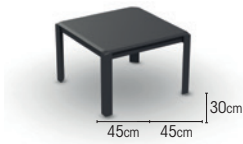

ITEMS
side table

charcoal
white

01-000572
01-000573