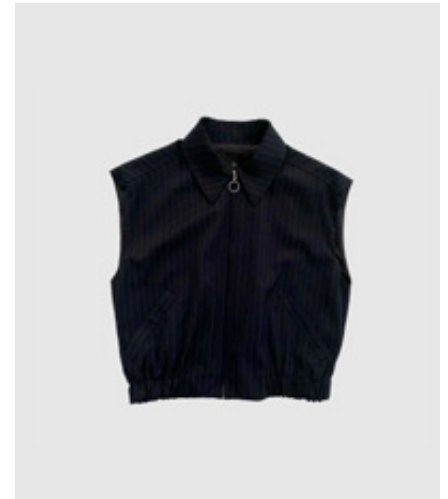

WBLVALENTINA STRIPED VEST
Midnight Blue Pinstripe
62% Polyester, 33% Viscose, 5% Elastane
RRP 899,99 KR | WHS 321,43 KR