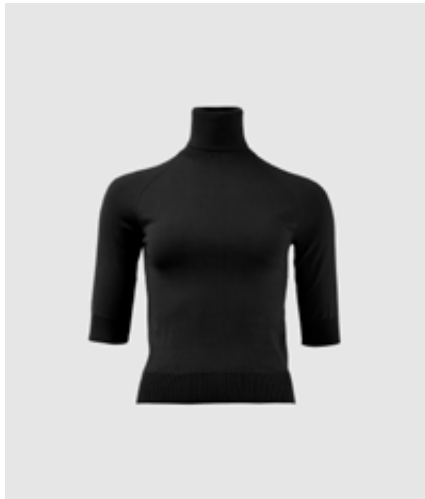

WBLCASSANDRA 1/2 SLEEVE PULLOVER
Black
79% Viscose, 21% Nylon
RRP 379,99KR | WHS 135,71 KR