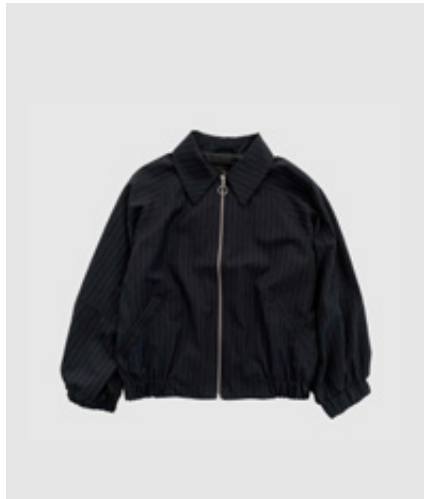

WBLVALENTINA STRIPED BOMBER
Midnight Blue Pinstripe
62% Polyester, 33% Viscose, 5% Elastane
RRP 899,99 KR | WHS 321,43 KR