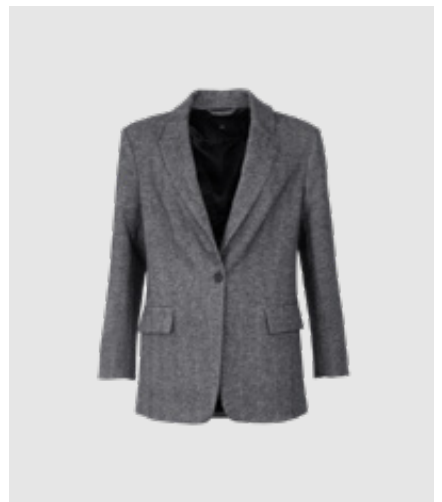

WBLCOLINE LS BLAZER
Black | Herringbone | 53% Polyester,
42% Wool, 4% Acrylic, 1% Polyamde
RRP 999,99 KR | WHS 357,14 KR