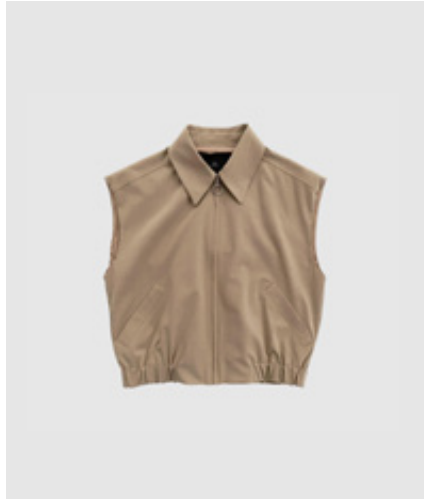

WBLVALENTINA TAILORED VEST
Falcon Melange | 66% Polyester, 15% Rayon, 9% Tencel, 5% Acetat, 5% Spandex
RRP 899,99 KR | WHS 321,43 KR