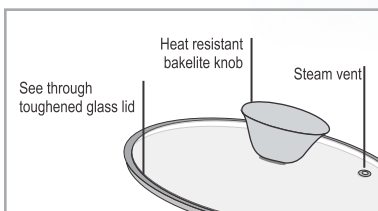

CCIN	ITEM	PKG.	
290166	Gourmet Server Med.1100	GIFT BOX	24
280163	Gourmet Server Big 1500	GIFT BOX	24
280169	Gourmet Server Big 2500	GIFT BOX	16