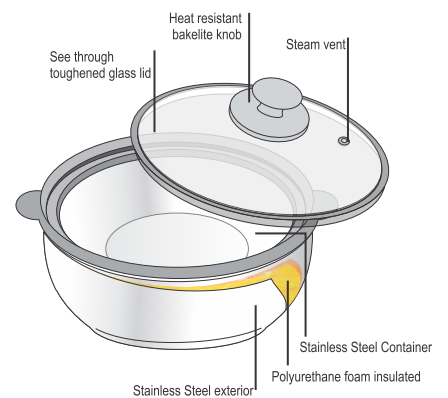

Retreat Steel Donga

(with GLASS LID)

CCIN	ITEM	PKG.	☐
280123	Steel Donga 1000	GB	24
280125	Steel Donga 1500	GB	24
280126	Steel Donga 2000	GB	24
280128	Steel Donga 2500	GB	24
280132	Steel Donga 1000+1500+2000	GB	8