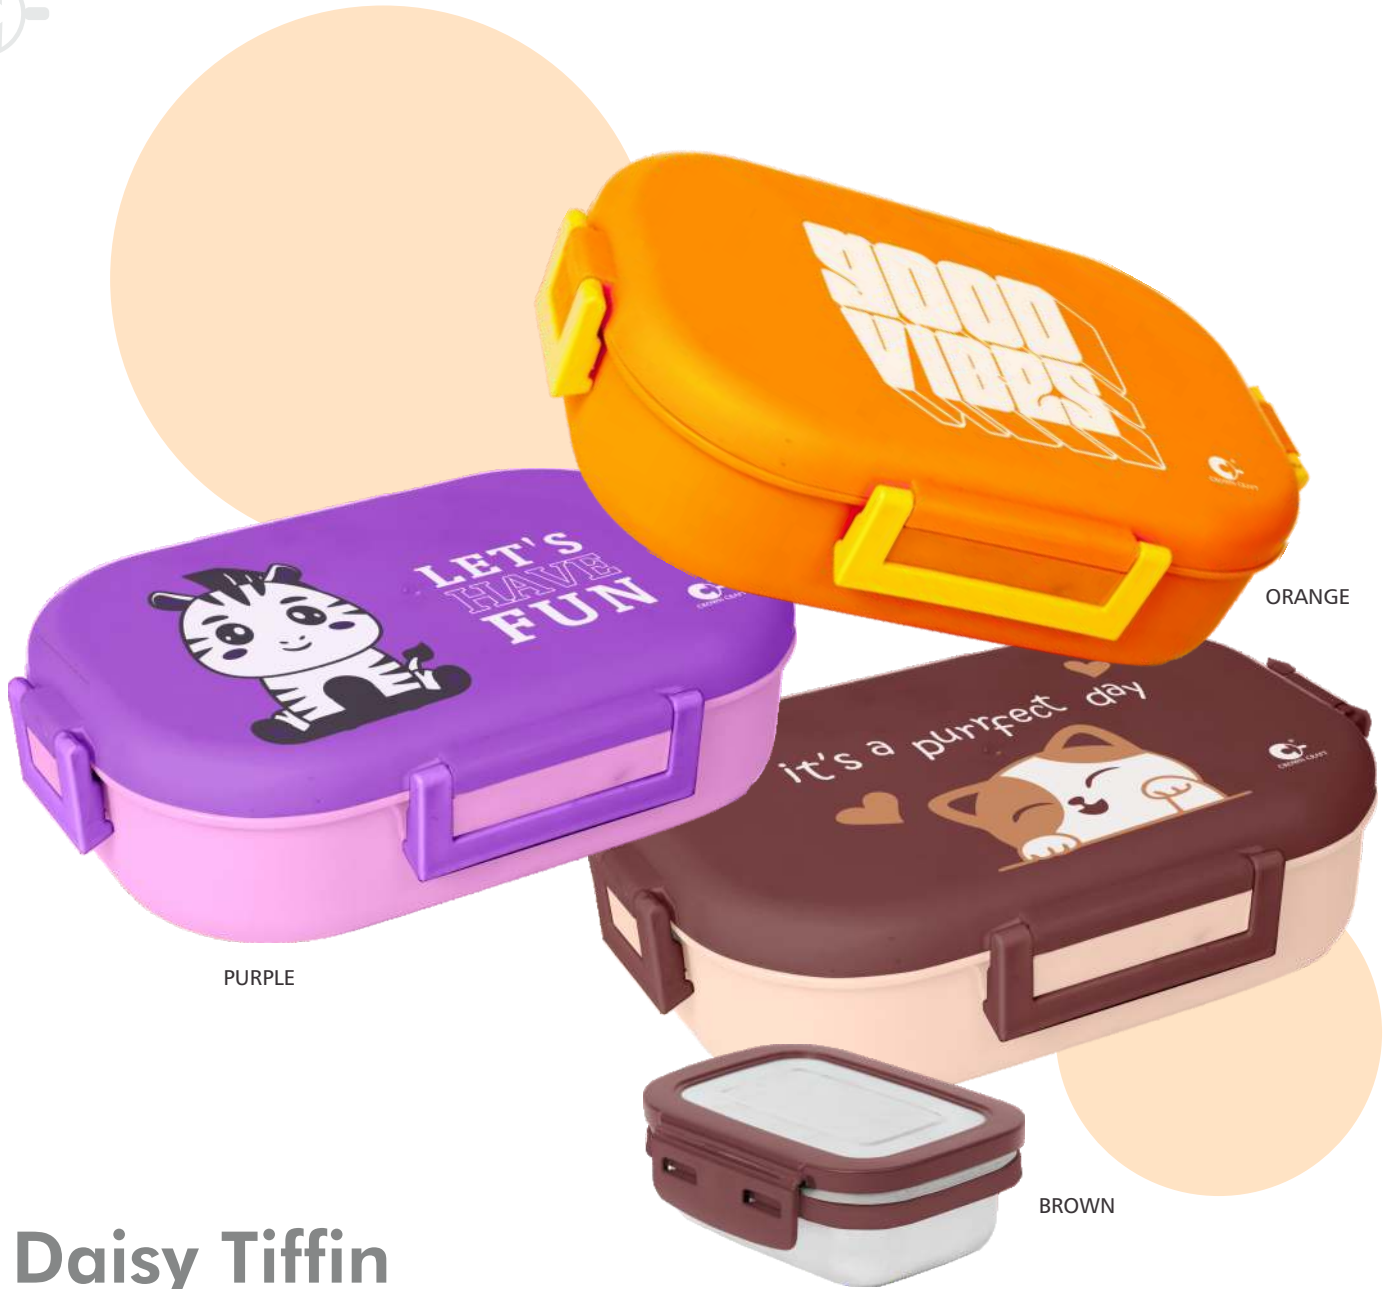

PURPLE

ORANGE

BROWN

Daisy Tiffin

PP+Steel
available in Big size 600 ml.
with Mini Container 160 ml.

CCIN	PKG.	
190160	GB	48

100% Stainless Steel Inside

BPA Free

100% Virgin

100% Food Grade

PUF Insulated

Air Tight