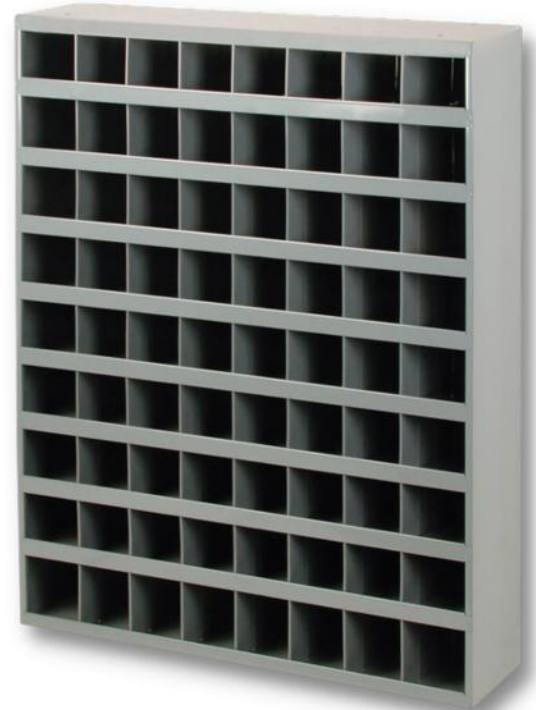

## 2670 PC MASTER HHCS ASSORTMENT UNC

- 8 SIZES ( 1/4-20 TO 3/4-10 )
- NUTS, LOCKNUTS , FLATS & LOCKS INCLUDED
- 72 HOLE STEEL BOLT BIN INCLUDED
- LABELS INCLUDED

**GR.5**

**\$899.99**

was \$1199.99

RA-ASST10001

## 1910 PC MULTI-BIN HHCS ASSORTMENT UNC

- 5 SIZES ( 1/4-20 TO 1/2-13 )
- NUTS, LOCKNUTS , FLATS & LOCKS INCLUDED
- 40 HOLE HEAVY DUTY PLASTIC BIN INCLUDED (40" H X 20" W)
- LABELS INCLUDED

\*VERTICAL OR  
HORIZONTAL - YOUR CHOICE\*