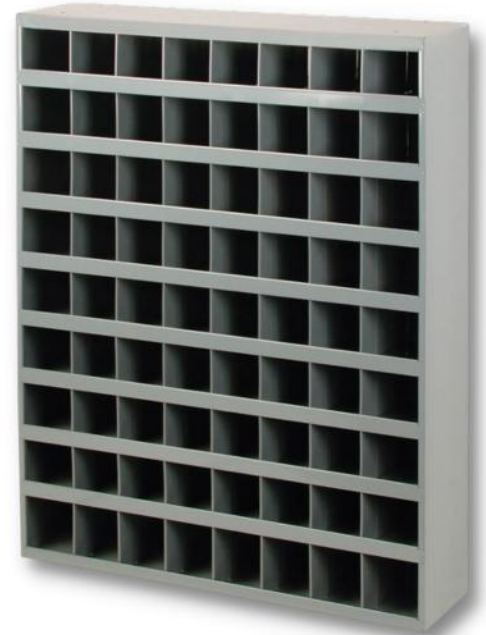

2470 PC MASTER HHCS ASSORTMENT METRIC

- 8 SIZES (M6 TO M20)
- NUTS, LOCKNUTS, FLATS & LOCKS INCLUDED
- 72 HOLE STEEL BOLT BIN INCLUDED
- LABELS INCLUDED

GR 8.8

$1199.99

was $1499.99

RA-ASST10005

GR 10.9

$1299.99

was $1599.99

RA-ASST10007

2010 PC MULTI-BIN HHCS ASSORTMENT METRIC

- 5 SIZES (M5 TO M12)
- NUTS, LOCKNUTS , FLATS & LOCKS INCLUDED
- 40 HOLE HEAVY DUTY PLASTIC BIN INCLUDED (40" H X 20" W)
- LABELS INCLUDED

GR 8.8

$449.99

was $599.99

RA-ASST10006

GR 10.9

$549.99

was $699.99

RA-ASST10008