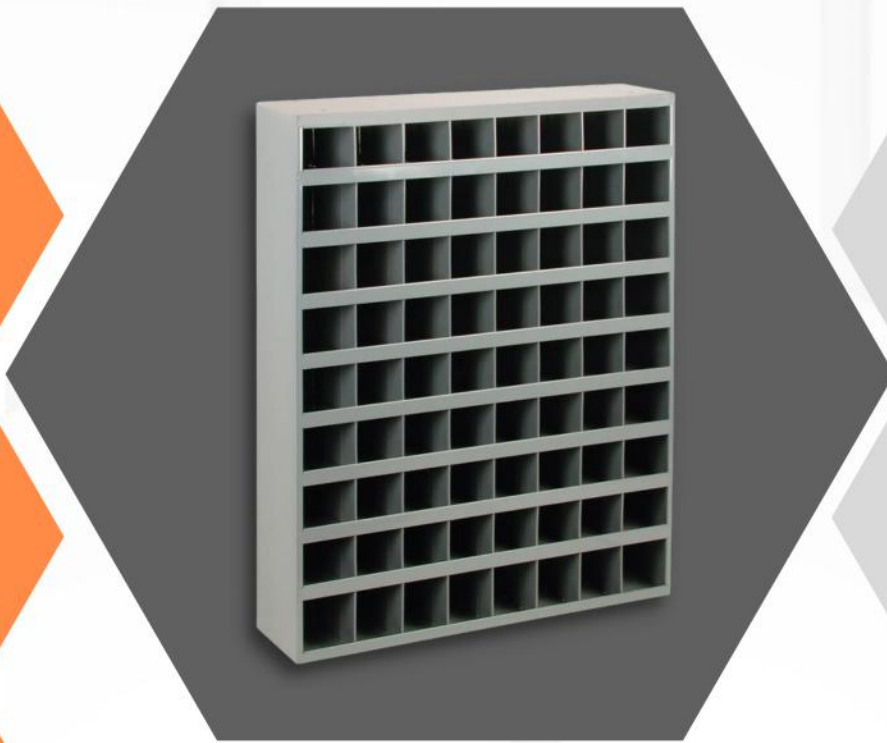

BOLT BIN ASSORTMENTS

MULTI-BIN ASSORTMENTS

DL DRAWER ASSORTMENTS

(519) 681-5931, Toll Free - 1-800-265-7606
 703 Exeter Road, London ON N6E 1L3
 websales@faccafasteners.com
 www.faccafasteners.com

Hassle-Free - No Contracts
Flexible ordering and delivery terms
 Industry Experts
Specialists in Hard to Find Fasteners
 FREE Bin service / Re-Stocking
Provided