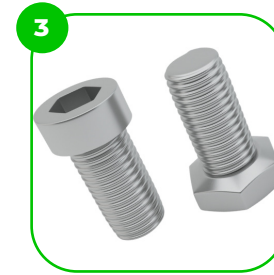

Technical specification

Safety surface area	Around 1,5 m radius
Net weight	27 kg
Material	S235
Critic fall height	800 mm
Color options	
For more color options, discuss with your sales representative.	

Warranty

Structure	25-15 years
Steel	5-10 years
Paint	2 years
Plastic	5-10 years
Rubber	1-3 years
Moving parts	2 years
Detailed information in the warranty document	

Material specification

The element is made of high quality S235 steel, which has been cleaned via sandblasting. A corrosion resistant powder coating finish is then applied. Also available with galvanized surface for even greater protection and longevity!

The seats and backrests are made of strong HDPE material. Which is fully heat, moisture and UV resistant.

The connecting elements are fastened with vandal-proof stainless steel screws and nuts.

The ends of the bars and posts are sealed with injection-moulded plastic caps.