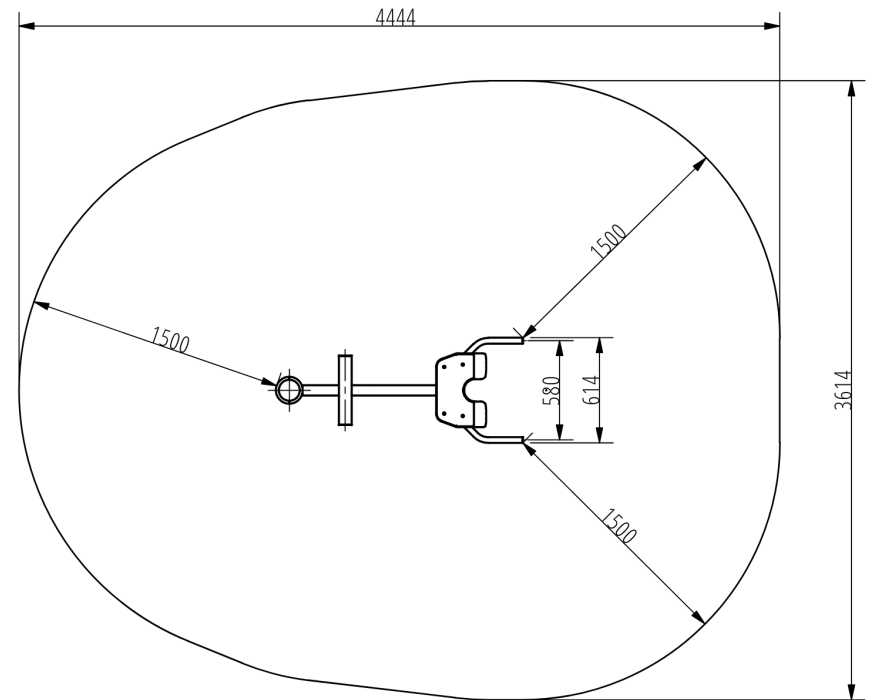

Attributes

Product code	1-1-713
Certificate	EN 16630
Age group	14 + years
Capacity	1 person
Max. weight load	99 kg
Type	Fitness
Difficulty level	Easy

Side View

Plan View

Installation information

Number of installers (concrete)	At least 2 people
Total installation time (concrete)	45-90 min.
Number of installers (equipment)	At least 2 people
Total installation time (equipment)	20-30 min.
Excavation volume	0.4 m ³
Concrete volume	0.4 m ³
Size of the base structure	2pc 0,5 x 0,5 x 0,8 m
Anchoring options	In-ground or surface
In combined structures, the volume of concrete required varies.	

Technical specification

Safety surface area	Around 1,5 m radius
Net weight	27 kg
Material	S235
Critic fall height	800 mm
Color options	
For more color options, discuss with your sales representative.	

Warranty