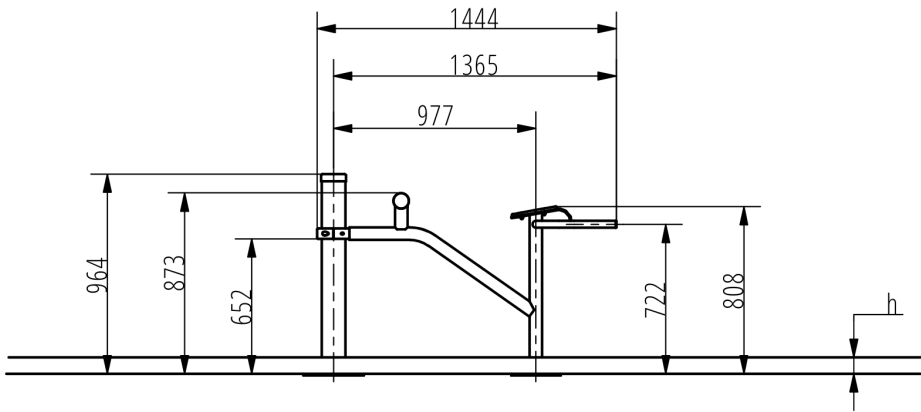

Attributes

Product code	1-1-713
Certificate	EN 16630
Age group	14 + years
Capacity	1 person
Max. weight load	99 kg
Type	Fitness
Difficulty level	Easy

Side View

Plan View

Installation information

Number of installers (concrete)	At least 2 people
Total installation time (concrete)	45-90 min.
Number of installers (equipment)	At least 2 people
Total installation time (equipment)	20-30 min.
Excavation volume	0.4 m ³
Concrete volume	0.4 m ³
Size of the base structure	2pc 0,5 x 0,5 x 0,8 m
Anchoring options	In-ground or surface
In combined structures, the volume of concrete required varies.	

Technical specification

Safety surface area	Around 1,5 m radius
Net weight	27 kg
Material	S235
Critic fall height	800 mm
Color options	
For more color options, discuss with your sales representative.	

Warranty