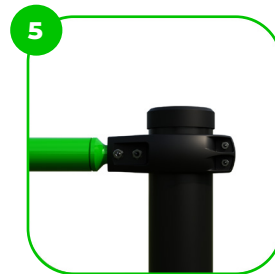

The plastic clamp system allows for easy assembly and extreme stability.

BESTSTRONG

[bestrongworld](#) [bestrongworld](#) [global.bestrong.com](#) [info@bestrong.com](#)