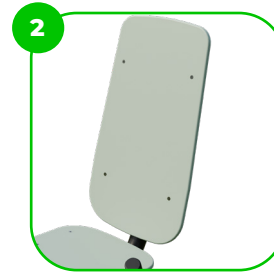

Technical specification

Safety surface area	Around 1,5 m radius
Net weight	27 kg
Material	S235
Critic fall height	800 mm
Color options	
For more color options, discuss with your sales representative.	

Warranty

The seats and backrests are made of strong HDPE material. Which is fully heat, moisture and UV resistant.

The connecting elements are fastened with vandal-proof stainless steel screws and nuts.

The ends of the bars and posts are sealed with injection-moulded plastic caps.