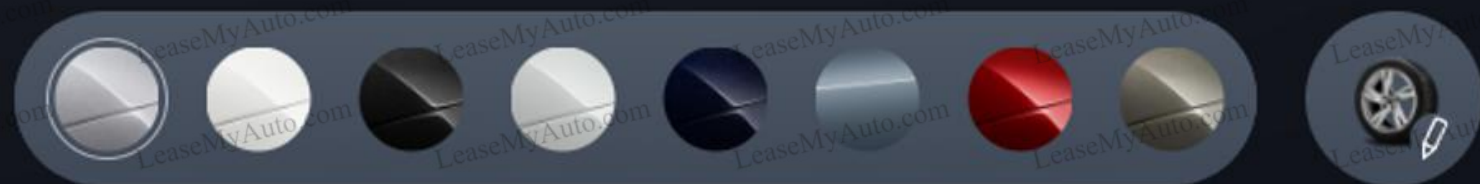

14.5"

MMI® touch display

Standard

quattro®

Transmission

7-speed

S tronic®