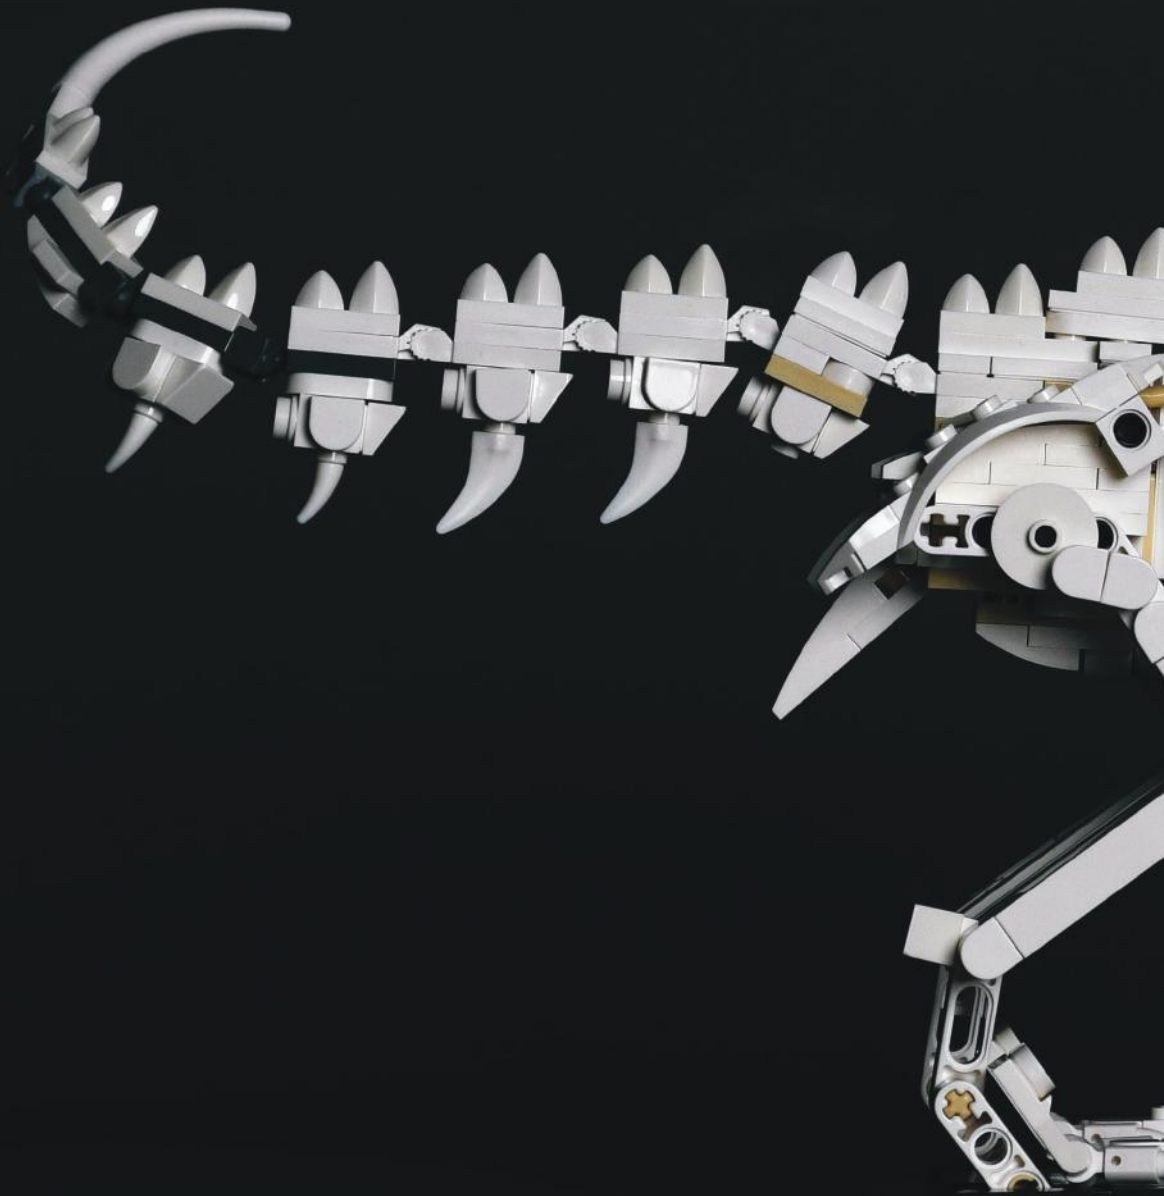

PURATI

FUCOO SERIES
STATIC SERIES