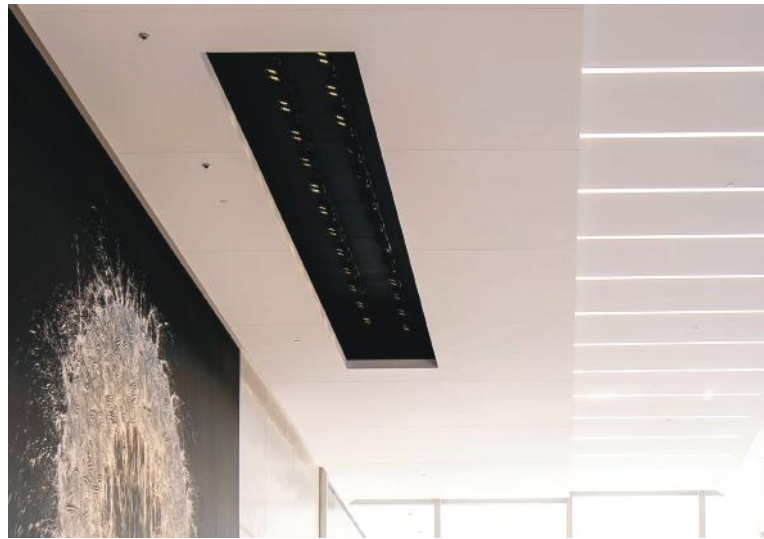

PURATI

FUCOC SERIES
STATIC SERIES