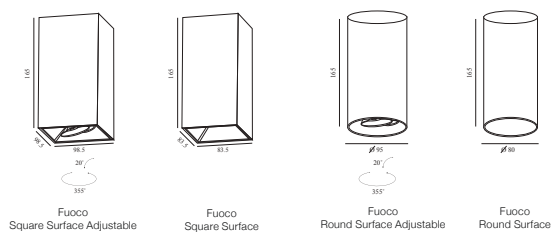

It's a minimal design downlight series with various mounting options Recessed, Trimless recessed, Surface mounted and suspended, with wide to focused beam angles, which are suitable for any project.

With a smart turning lock design makes reflector or lens exchangeable that can choose the beam and deliver a unique lighting solution for your project requirements.

Fuoco downlight is available in two accessories options: honeycomb Optic and linear lens both can assist in further reducing glare to create a better visual comfort from multiple viewing angles when looking across a space.