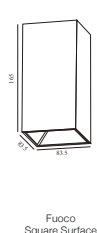

FUOCO

GENERAL

Finish	White (RAL 9016)
Material	Die-cast Aluminium
IP	54
Lifespan	L90/50,000h
Warranty	5 years

LED

Optic	60° Reflector
Lumen	956lm
Efficacy	Up to 92lm/W
CRI	3000K
CCT	>92
SDCM	<3
UGR	<19

ELECTRICAL

Voltage	220-240V
Power	10W
Driver Build-in (Flicker-Free)	Phase cut

ACCESSORIES

Glass diffuser or honeycomb louver

Finish	Black (RAL 9005)
Material	Die-cast Aluminium
IP	54
Lifespan	L90/50,000h
Warranty	5 years

LED

Optic	60° Reflector
Lumen	855lm
Efficacy	Up to 82lm/W
CRI	3000K
CCT	>92
SDCM	<3
UGR	<16

ELECTRICAL

Voltage	220-240V
Power	10W
Driver Build-in (Flicker-Free)	Phase cut

ACCESSORIES

Glass diffuser or honeycomb louver