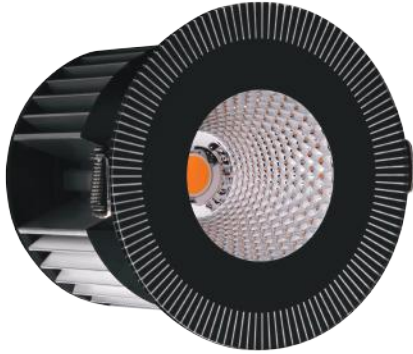

STATIC

Precisely designed turning lock system makes this unique spotlight interchangeable reflectors with three different beam angles (15°/24°/36°) to meet your project requirements

Design
Essentials