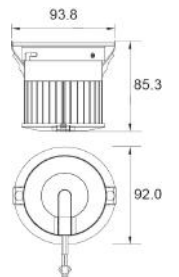

ELECTRICAL

Voltage	220-240V
Power	8/10W
Driver	Phase cut