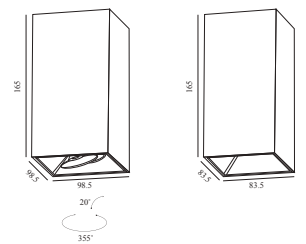

PURATI

FUCOC SERIES
STATIC SERIES