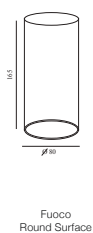

FUOCO

GENERAL

Finish	White (RAL 9016)
Material	Die-cast Aluminium
IP	54
Lifespan	L90/50,000h
Warranty	5 years

LED

Optic	60° Reflector
Lumen	956lm
Efficacy	Up to 92lm/W
CRI	3000K
CCT	>92
SDCM	<3
UGR	<19

ELECTRICAL

Voltage	220-240V
Power	10W
Driver Build-in (Flicker-Free)	Phase cut

ACCESSORIES

Glass diffuser or honeycomb louver

Finish	Black (RAL 9005)
Material	Die-cast Aluminium
IP	54
Lifespan	L90/50,000h
Warranty	5 years

LED

Optic	60° Reflector
Lumen	855lm
Efficacy	Up to 82lm/W
CRI	3000K
CCT	>92
SDCM	<3
UGR	<16

ELECTRICAL

Voltage	220-240V
Power	10W
Driver Build-in (Flicker-Free)	Phase cut

ACCESSORIES

Glass diffuser or honeycomb louver