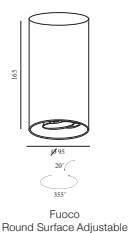

FUOCO

GENERAL

Finish	White (RAL 9016)
Material	Die-cast Aluminium
IP	54
Lifespan	L90/50,000h
Warranty	5 years

LED

Optic	60° Reflector
Lumen	956lm
Efficacy	Up to 92lm/W
CRI	3000K
CCT	>92
SDCM	<3
UGR	<19

ELECTRICAL

Voltage	220-240V
Power	10W
Driver Build-in (Flicker-Free)	Phase cut

ACCESSORIES

Glass diffuser or honeycomb louver

Finish	Black (RAL 9005)
Material	Die-cast Aluminium
IP	54
Lifespan	L90/50,000h
Warranty	5 years

LED

Optic	60° Reflector
Lumen	855lm
Efficacy	Up to 82lm/W
CRI	3000K
CCT	>92
SDCM	<3
UGR	<16

ELECTRICAL

Voltage	220-240V
Power	10W
Driver Build-in (Flicker-Free)	Phase cut

ACCESSORIES

Glass diffuser or honeycomb louver