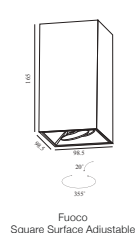

FUOCO

GENERAL

Finish	White (RAL 9016)
Material	Die-cast Aluminium
IP	54
Lifespan	L90/50,000h
Warranty	5 years

LED

Optic	60° Reflector
Lumen	956lm
Efficacy	Up to 92lm/W
CRI	3000K
CCT	>92
SDCM	<3
UGR	<19

ELECTRICAL

Voltage	220-240V
Power	10W
Driver Build-in (Flicker-Free)	Phase cut

ACCESSORIES

Glass diffuser or honeycomb louver

Finish	Black (RAL 9005)
Material	Die-cast Aluminium
IP	54
Lifespan	L90/50,000h
Warranty	5 years

LED

Optic	60° Reflector
Lumen	855lm
Efficacy	Up to 82lm/W
CRI	3000K
CCT	>92
SDCM	<3
UGR	<16

ELECTRICAL

Voltage	220-240V
Power	10W
Driver Build-in (Flicker-Free)	Phase cut

ACCESSORIES

Glass diffuser or honeycomb louver