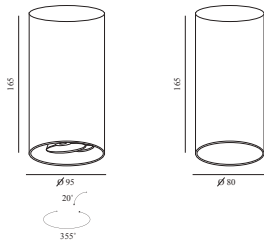

SWAP

THE SIMPLE
PERFECTION