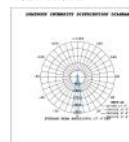

POLAR DIAGRAM