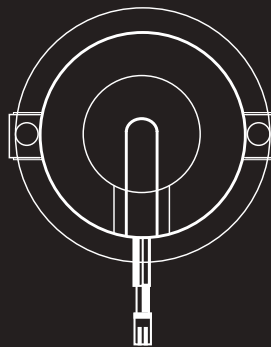

PURATI

FUOC SERIES
STATIC SERIES

PURATI

FUOC SERIES
STATIC SERIES

STATIC

ESSENTIALS DESIGN

Unobtrusive integration in the architecture

The Static essential downlight system uniquely decorative cover makes the luminaire an aesthetic highlight.

The lighting fixture then turns into a minimalist and non-invasive element.

PURATI

FUCOC SERIES
STATIC SERIES

PURATI

FUCOC SERIES
STATIC SERIES

PURATI

FUCOC SERIES
STATIC SERIES

PURATI