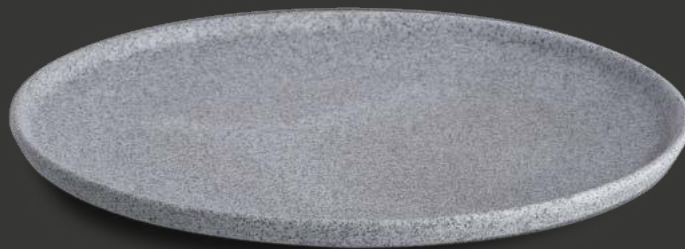

Verde: No.3

Brick: No.1

Sandstone

The porcelain collection Granit is indistinguishable from the real granite because of its unique look. It's produced by the new patented technology in the porcelain factory of G. Benedikt in Karlovy Vary.

Granit

No. 1

Granit: No. 1 *glazed*

G1X1415
bowl
15cm

G1X1420
bowl
20cm

G1X1927
pasta plate
27cm

G1X2120
plate flat
20cm

G1X2124
plate flat
24cm

G1X2126
plate flat
26cm

G. BENEDIKT
1882

Granit: No. 1 *raw*

G1Q1415
bowl
15cm

G1Q1420
bowl
20cm

G1Q1927
pasta plate
27cm

G1Q2120
plate flat
20cm

G1Q2126
plate flat
26cm

G1Q2124
plate flat
24 cm

G1Q2129
plate flat
29cm

Granit

No. 4

G. BENEDIKT
1882

Granit: No. 4 *raw*

G4Q1415
bowl
15cm

G4Q1420
bowl
20cm