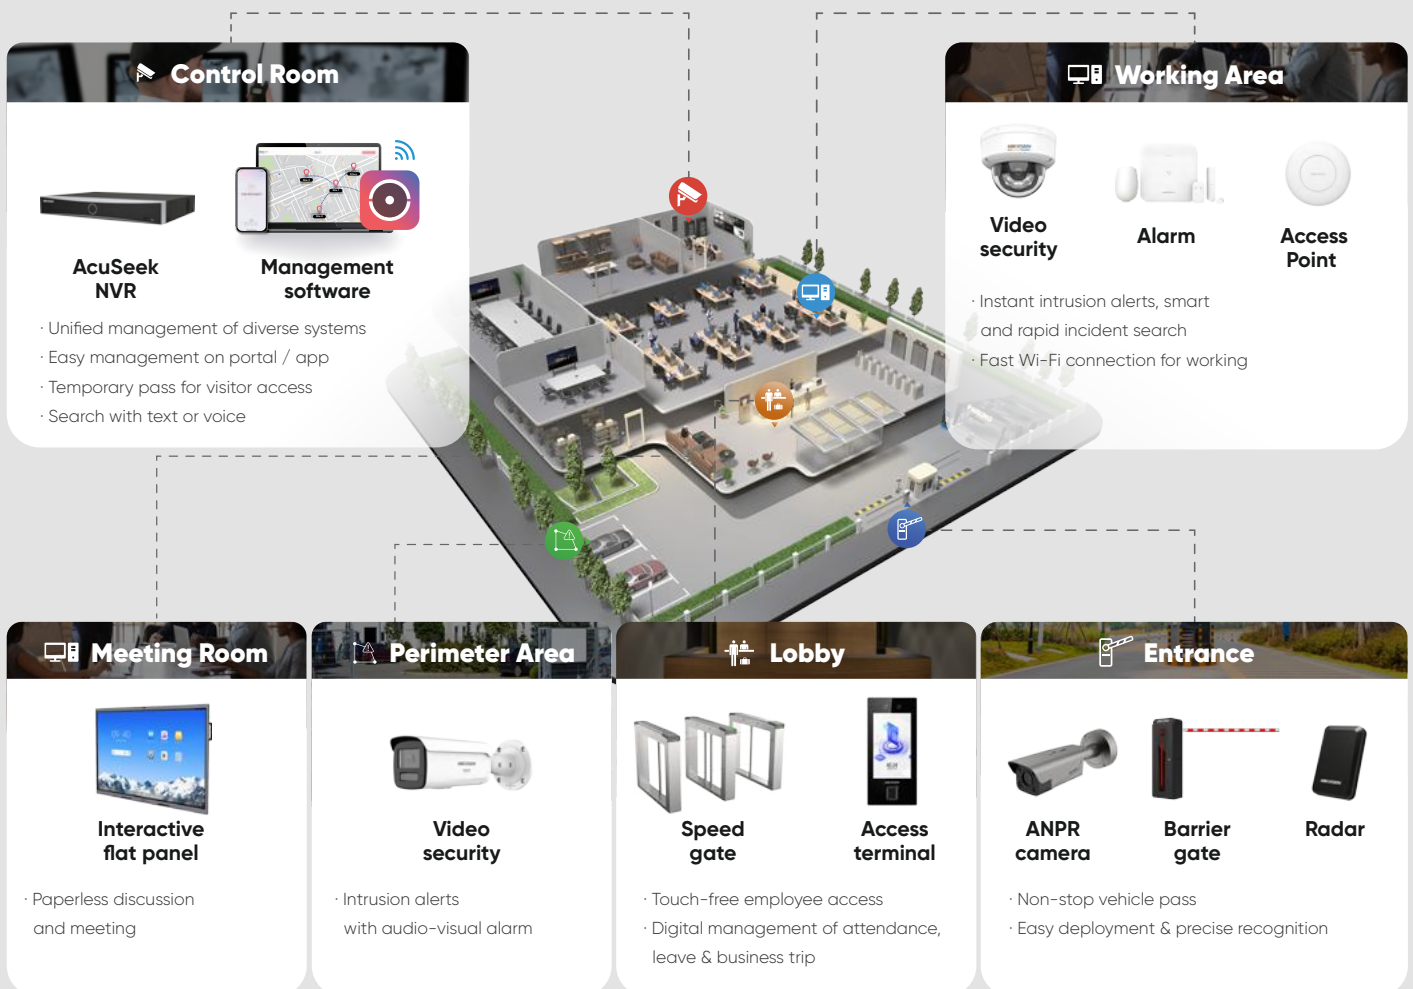

How Our Solution Works

Product Showcase

Cloud-based Software

Hik-Partner Pro

For installers

- Remote health monitoring and troubleshooting on portal / app

Hik-Connect

For end-users