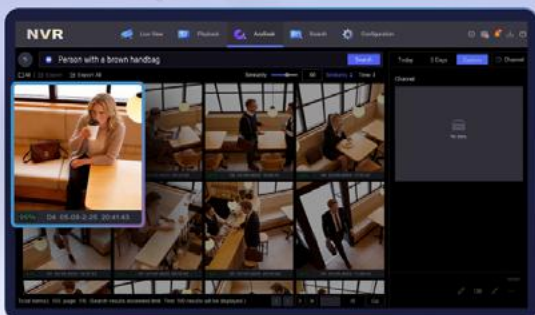

K/VPro Series NVR with AcuSeek

Type it, seek fast

AcuSeek

Efficient Retrieval

Easy to Use

Cost-Effective

Just type. Just speak. Just find.

Person with a brown handbag