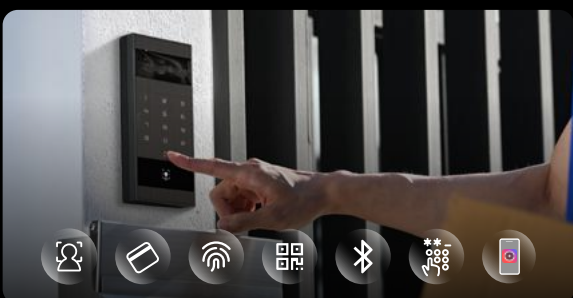

Secure in smart ways