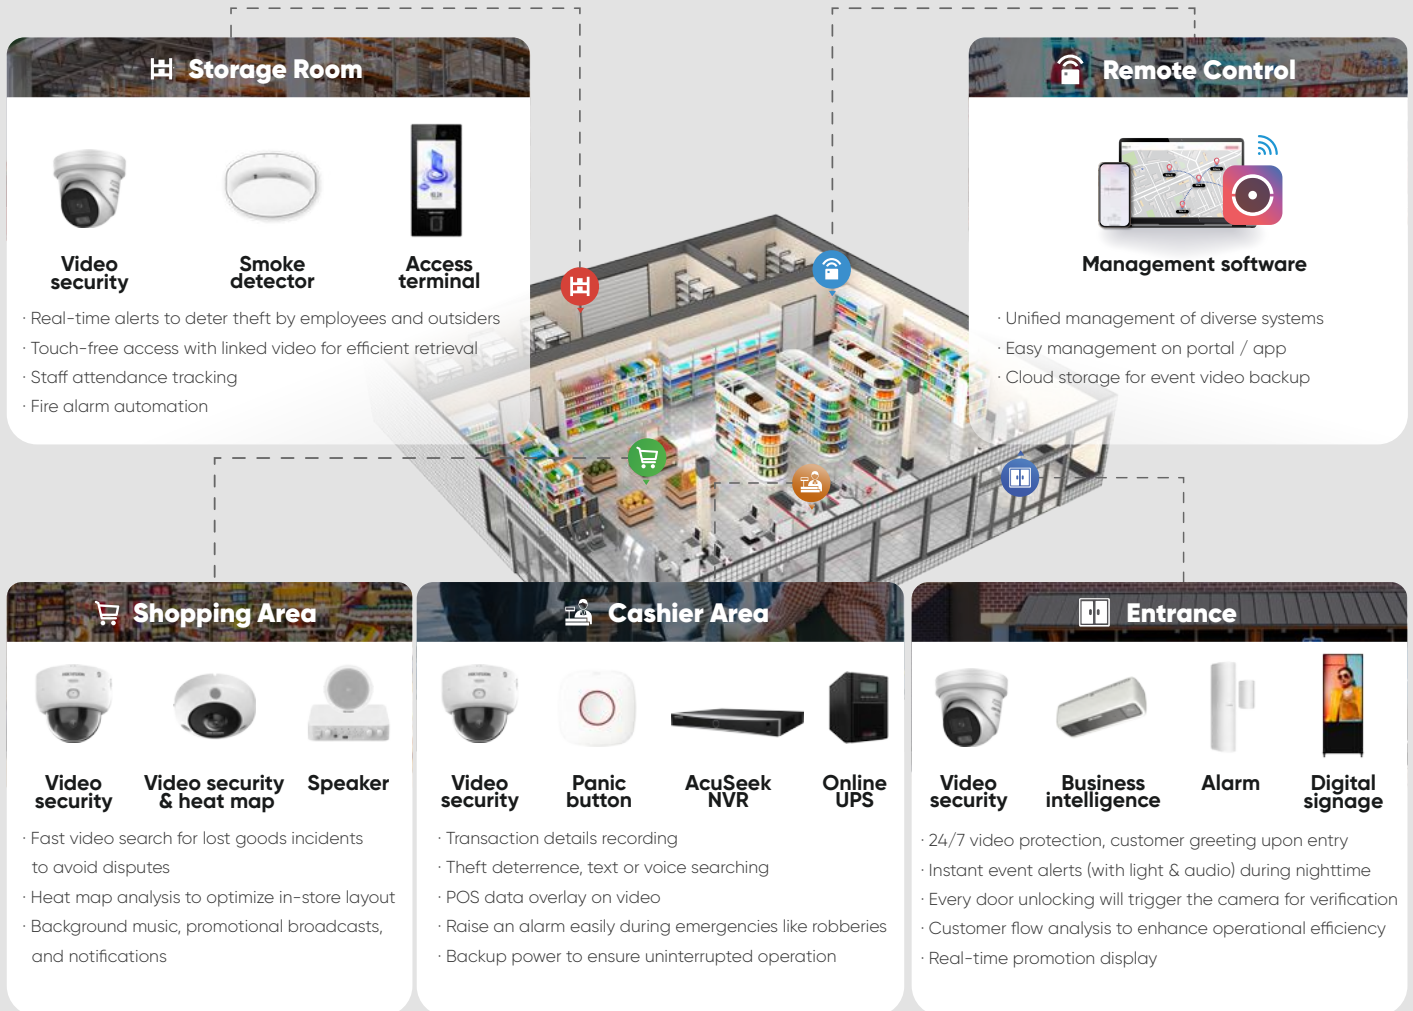

How Our Solution Works

Product Showcase

Software

Hik-Partner Pro

For installers

- Remote health monitoring and troubleshooting on portal / app

Hik-Connect

For end-users