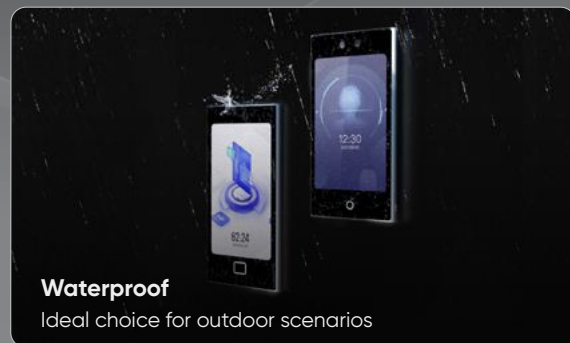

Power both the device and the lock

Waterproof

Ideal choice for outdoor scenarios

Integrated Video Intercom

One button connecting to all stations and the mobile app

Mobile AP Mode

Easy configuration in only 3 steps