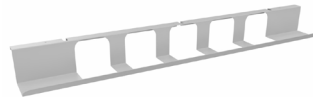

METAL CABLE TRAY

MCT8	400mm	800	£44
MCT10	600mm	1000	£47
MCT12	800mm	1200	£50
MCT14	1000mm	1400	£55
MCT16	1200mm	1600	£60
MCT18	1400mm	1800	£66
MCT20	1600mm	2000	£76

Please state which desk range the tray is fitting on to
D150mm x H90mm