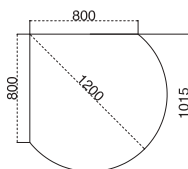

TEARDROP MEETING TABLE

GDTMTTUB	1200	1015	740	*	£386	£403	£454
GDTMTTR	1200	1015	740	*	£584	£604	£650

*Please specify grain direction