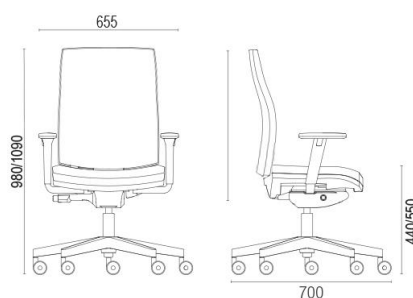

ORLANDO TASK

Two-stage “base” tilting synchro mech
or four-stage “pro” tilting synchro mech

Seat slider

Height adjustable padded arms

Height adjustable lumbar support

Class 4 gas lift (150kg)

Black spider 5 star base

Mechanism Options

Base mech	Two-stage tilting synchro mechanism
Pro mech	Four-stage tilting synchro mechanism, seat tensioner

Upholstery Options

Band 1	+£102	Band 3	+£131	Band 5	+£193
Band 2	+£115	Band 4	+£153	Band 6	+£235