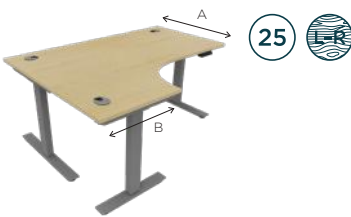

DUAL MOTOR HEIGHT ADJUSTABLE

Code	W	D	H	Band 1	Band 2	Band 3
V2HA8	Frame only			£504		
V2HA108	1050	800	-	£555	£575	£619
V2HA128	1200	800	-	£566	£586	£632
V2HA148	1400	800	-	£581	£601	£648
V2HA168	1600	800	-	£596	£616	£664
V2HA188	1800	800	-	£610	£631	£680

600-1250mm height adjustment.

Code	W	D	H	Band 1	Band 2	Band 3
V2HA6	Frame only			£504		
V2HA106	1050	600	-	£548	£567	£611
V2HA126	1200	600	-	£556	£575	£620
V2HA146	1400	600	-	£566	£586	£632
V2HA166	1600	600	-	£577	£597	£643
V2HA186	1800	600	-	£587	£608	£655

Code	W	D	H	Band 1	Band 2	Band 3
V2JHA	Frame only			£846		
V2JHA12	1200	1200	-	£1,026	£1,062	£1,144
V2JHA14	1400	1200	-	£1,040	£1,076	£1,160
V2JHA16	1600	1200	-	£1,054	£1,091	£1,175
V2JHA18	1800	1200	-	£1,070	£1,108	£1,194

Please specify hand (LH shown).

Depth (A) 800mm (B) 600mm

Code	W	D	H	Band 1	Band 2	Band 3
V2DHA	Frame only			£1,161		
V2DHA12	1200	1600	-	£1,424	£1,474	£1,588
V2DHA14	1400	1600	-	£1,444	£1,495	£1,610
V2DHA16	1600	1600	-	£1,464	£1,515	£1,633
V2DHA18	1800	1600	-	£1,484	£1,536	£1,655

ACCESSORIES

METAL CABLE TRAY

Screws to underside of top with wood screws.

Code	W	Price
MCT10	600mm	£47
MCT12	800mm	£50
MCT14	1000mm	£55
MCT16	1200mm	£60
MCT18	1400mm	£66

SINGLE WIRE SNAKE

Floor to desktop - for single desks only.

Code	Price
SWS	£104

WOODEN MODESTY PANEL

Screws to underside of top with wood screws.
NB Modesty panel is 150mm smaller than the width and hangs down 50mm below desktop.

Code	W	Band 1	Band 2	Band 3
VWMP10	850mm	£132	£146	£172
VWMP12	1050mm	£139	£152	£181
VWMP14	1250mm	£145	£160	£188
VWMP16	1450mm	£151	£166	£196
VWMP18	1650mm	£158	£173	£205

MFC Finishes	Band 1	(BE) Beech | (CA) Classic Ash | (LO) Light Oak | (MO) Modern Oak | (MA) Maple | (PG) Plain Grey | (SE) Swiss Elm | (VO) Verade Oak | (WH) White
	Band 2	(AN) Anthracite | (BK) Black | (CO) Concrete | (GO) Grey Oak | (WO) White Oak | (DW) Dijon Walnut
	Band 3	(HO) Halifax Oak
Metal Finishes	(B) Black | (S) Silver | (W) White