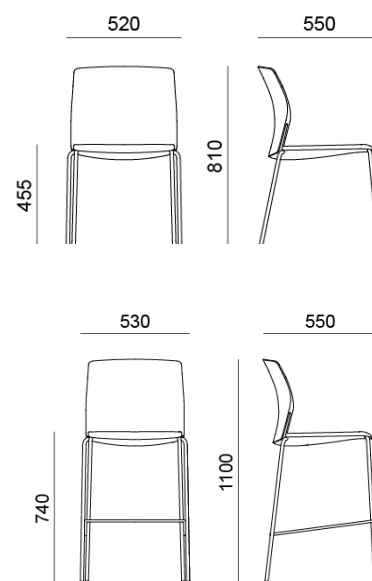

Available Colours

Upholstery Options

Band 1	+£0
Band 2	+£15

Band 3	+£31
Band 4	+£46

Band 5	+£62
Band 6	+£82

Price is in addition to upholstered price (ie chairs with /U)