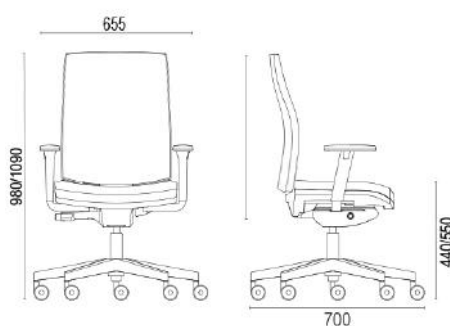

Mechanism Options

Base mech	Two-stage tilting synchro mechanism

Upholstery Options

Band 1	+£39	Band 3	+£68	Band 5	+£130
Band 2	+£53	Band 4	+£91	Band 6	+£172