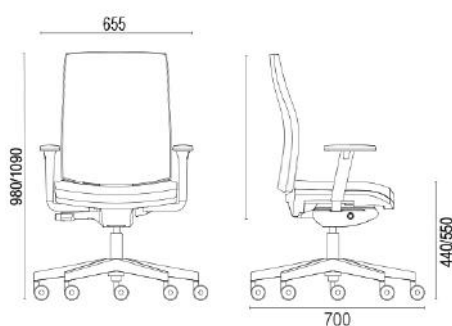

Mechanism Options

Base mech	Two-stage tilting synchro mechanism

Upholstery Options

Band 1	+£102
Band 2	+£115

Band 3	+£131
Band 4	+£153

Band 5	+£193
Band 6	+£235