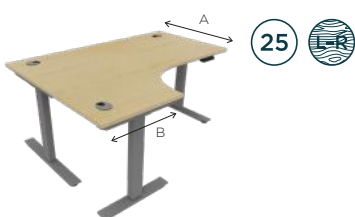

DUAL MOTOR HEIGHT ADJUSTABLE

Code	W	D	H	Band 1	Band 2	Band 3
V2HA8	Frame only			£504		
V2HA108	1050	800	-	£555	£575	£619
V2HA128	1200	800	-	£566	£586	£632
V2HA148	1400	800	-	£581	£601	£648
V2HA168	1600	800	-	£596	£616	£664
V2HA188	1800	800	-	£610	£631	£680

600-1250mm height adjustment.

Code	W	D	H	Band 1	Band 2	Band 3
V2HA6	Frame only			£504		
V2HA106	1050	600	-	£548	£567	£611
V2HA126	1200	600	-	£556	£575	£620
V2HA146	1400	600	-	£566	£586	£632
V2HA166	1600	600	-	£577	£597	£643
V2HA186	1800	600	-	£587	£608	£655

Code	W	D	H	Band 1	Band 2	Band 3
V2JHA	Frame only			£846		
V2JHA12	1200	1200	-	£1,026	£1,062	£1,144
V2JHA14	1400	1200	-	£1,040	£1,076	£1,160
V2JHA16	1600	1200	-	£1,054	£1,091	£1,175
V2JHA18	1800	1200	-	£1,070	£1,108	£1,194

Please specify hand (LH shown).

Depth (A) 800mm (B) 600mm

Code	W	D	H	Band 1	Band 2	Band 3
V2DHA	Frame only			£1,161		
V2DHA12	1200	1600	-	£1,424	£1,474	£1,588
V2DHA14	1400	1600	-	£1,444	£1,495	£1,610
V2DHA16	1600	1600	-	£1,464	£1,515	£1,633
V2DHA18	1800	1600	-	£1,484	£1,536	£1,655

ACCESSORIES

METAL CABLE TRAY

Screws to underside of top with wood screws.

Code	W	Price
MCT10	600mm	£47
MCT12	800mm	£50
MCT14	1000mm	£55
MCT16	1200mm	£60
MCT18	1400mm	£66

SINGLE WIRE SNAKE

Floor to desktop - for single desks only.

Code	Price
SWS	£104

WOODEN MODESTY PANEL

Screws to underside of top with wood screws.
NB Modesty panel is 150mm smaller than the width and hangs down 50mm below desktop.

Code	W	Band 1	Band 2	Band 3
VWMP10	850mm	£132	£146	£172
VWMP12	1050mm	£139	£152	£181
VWMP14	1250mm	£145	£160	£188
VWMP16	1450mm	£151	£166	£196
VWMP18	1650mm	£158	£173	£205

MFC Finishes	Band 1	(BE) Beech | (CA) Classic Ash | (LO) Light Oak | (MO) Modern Oak | (MA) Maple | (PG) Plain Grey | (SE) Swiss Elm | (VO) Verade Oak | (WH) White
	Band 2	(AN) Anthracite | (BK) Black | (CO) Concrete | (GO) Grey Oak | (WO) White Oak | (DW) Dijon Walnut
	Band 3	(HO) Halifax Oak
Metal Finishes	(B) Black | (S) Silver | (W) White