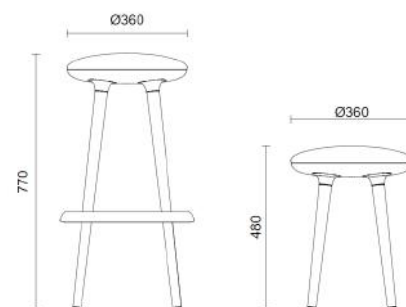

Italian-designed, British-made wooden and polyprop stool

Upholstered seat (see bottom of page for fabric recommendations)

Polished natural beech legs

Polypropylene with glass fibre construction for added strength

Tested to:

Impact & strength
ANSI-BIFMA X5.1-2017/17

Stability
ANSI-BIFMA X5.1-2017/11

Standard lead time

Five-year guarantee

Code	Band 1
DHS/_	£319

Code	Band 1
DLS/_	£273

DAYTON HIGH STOOL

Upholstered seats with polyprop shell

Polished natural beech legs

Mid-leg foot support bar

DAYTON LOW STOOL

Upholstered seats with polyprop shell

Polished natural beech legs

Available Shell Colours

(YE) Yellow

(GR) Green

(BL) Blue

(PR) Pastel Red

(WH) White

(AN) Anthracite

Upholstery Options

Band 1	+£0
Band 2	+£15

Band 3	+£31
Band 4	+£46

Recommended fabric matches:

Yellow: Camira Blazer Dunhurst CUZ58 | Green: Camira Blazer Moray CUZ4K | Blue: Camira Blazer Perth CUZ4H
Pastel Red: Camira Blazer Ackworth CUZ3P | White: Camira Blazer Surrey CUZ1E | Anthracite: Camira Blazer Silcoates CUZ30