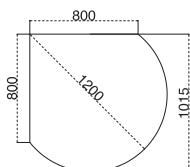

TEARDROP MEETING TABLE

GDTMTTUB	1200	1015	740	*	£386	£403	£454
GDTMTTR	1200	1015	740	*	£584	£604	£650

*Please specify grain direction