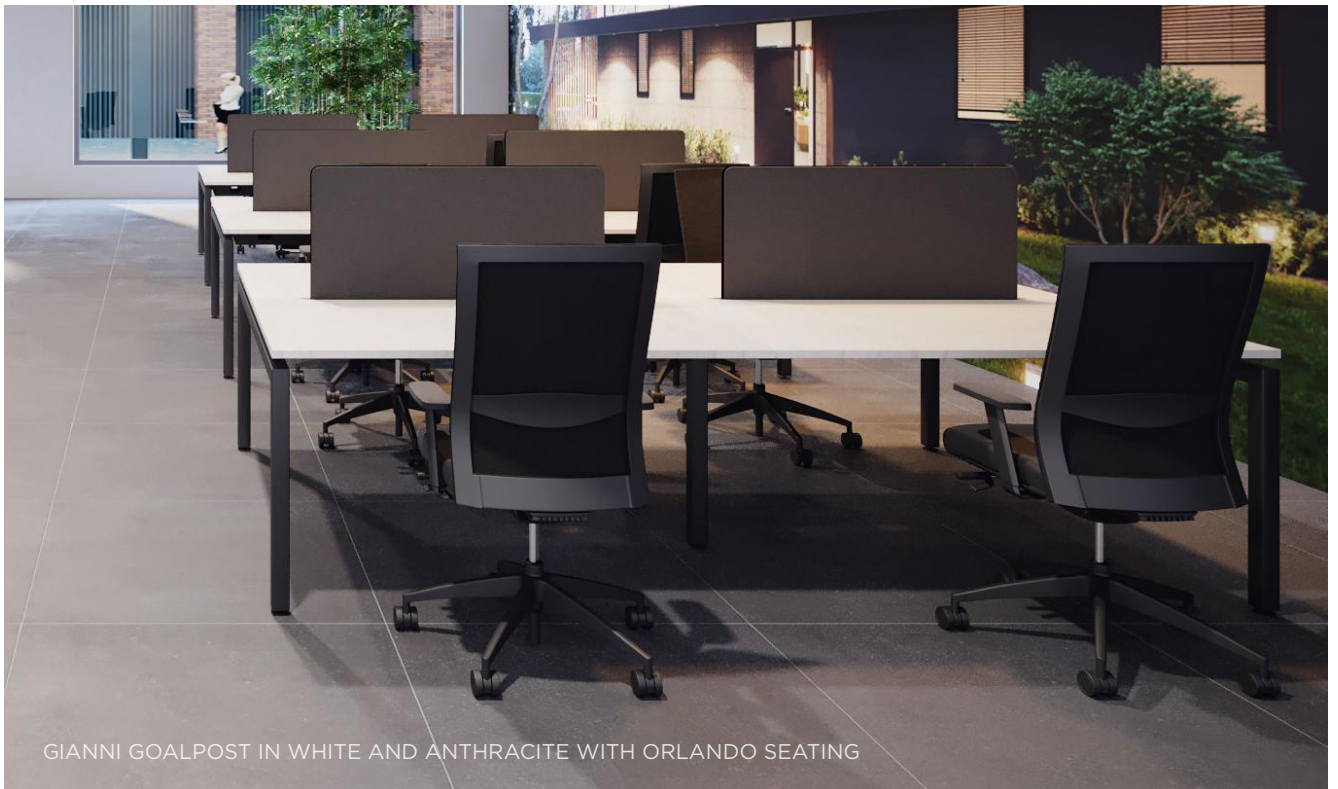

GIANNI

WOODEN MODESTY PANEL

Code	To Fit	Band 1	Band 2	Band 3
GBWMP10	1000	£142	£156	£185
GBWMP12	1200	£148	£163	£192
GBWMP14	1400	£155	£171	£202
GBWMP16	1600	£163	£180	£212
GBWMP18	1800	£169	£186	£219
GBWMP20	2000	£175	£193	£228

400mm high.

GIANNI METAL CABLE TRAY

Code	Width	To Fit	Price
GSBMCT10	850	1000	£47
GSBMCT12	1050	1200	£50
GSBMCT14	1250	1400	£55
GSBMCT16	1450	1600	£60
GSBMCT18	1650	1800	£66
GSBMCT20	1850	2000	£76

For singles only. Double benches are supplied with cable trays as standard.

GIANNI GOALPOST IN WHITE AND ANTHRACITE WITH ORLANDO SEATING

MFC Finishes	Band 1	(BE) Beech | (CA) Classic Ash | (LO) Light Oak | (MO) Modern Oak | (MA) Maple | (PG) Plain Grey | (SE) Swiss Elm | (VO) Verade Oak | (WH) White
	Band 2	(AN) Anthracite | (BK) Black | (CO) Concrete | (GO) Grey Oak | (WO) White Oak | (DW) Dijon Walnut
	Band 3	(HO) Halifax Oak
Metal Finishes	(B) Black | (G) Grey | (S) Silver | (W) White | (A) Anthracite | (AB) Anodic Bronze | (LQ) Clear Lacquer | (DT) Deep Teal | (OG) Olive Grey | (C) Chestnut | (DB) Distant Blue | (PL) Plum