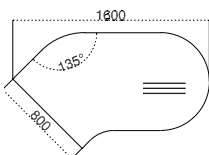

EXTENSION MEETING TABLE

Code	W	D	H	Grain	Band 1	Band 2	Band 3
GEXMTTUB	1600	945	740	L-R	£405	£429	£488
GEXMTTR	1600	945	740	L-R	£593	£621	£683

60mm tubular legs or trumpet base. Please specify left or right hand. Left hand shown on image, right hand shown on illustration