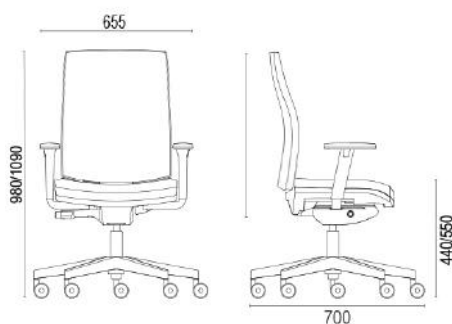

Mechanism Options

Base mech	Two-stage tilting synchro mechanism

Upholstery Options

Band 1	+£102
Band 2	+£115

Band 3	+£131
Band 4	+£153

Band 5	+£193
Band 6	+£235