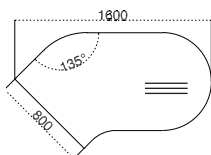

EXTENSION MEETING TABLE

Code	W	D	H	Grain	Band 1	Band 2	Band 3
GEXMTTUB	1600	945	740	L-R	£405	£429	£488
GEXMTTR	1600	945	740	L-R	£593	£621	£683

60mm tubular legs or trumpet base. Please specify left or right hand. Left hand shown on image, right hand shown on illustration