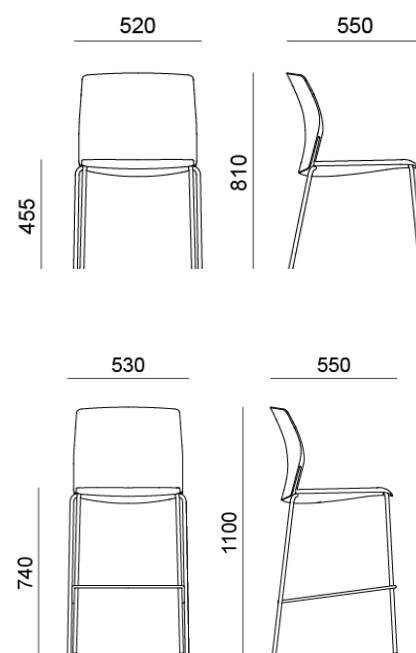

HOW TO ORDER

Add shell colour into '_' in code.

Standard lead time

Five-year warranty