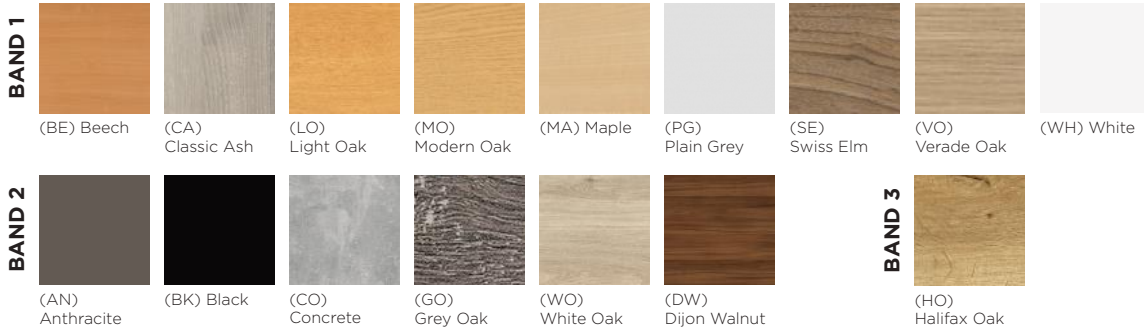

FINISHES

Please note: All metal handles can be powder coated for £7 per handle. Please suffix handle code with metal colour.

MFC Suffix code with /W and wood finish.