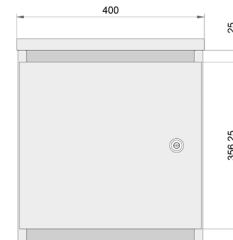

Post slot doors

MFC Finishes	Band 1	(BE) Beech | (CA) Classic Ash | (LO) Light Oak | (MO) Modern Oak | (MA) Maple | (PG) Plain Grey | (SE) Swiss Elm | (VO) Verade Oak | (WH) White
	Band 2	(AN) Anthracite | (BK) Black | (CO) Concrete | (GO) Grey Oak | (WO) White Oak | (DW) Dijon Walnut
	Band 3	(HO) Halifax Oak
Metal Finishes	(B) Black | (G) Grey | (S) Silver | (W) White | (A) Anthracite | (AB) Anodic Bronze | (LQ) Clear Lacquer | (DT) Deep Teal | (OG) Olive Grey | (C) Chestnut | (DB) Distant Blue | (PL) Plum