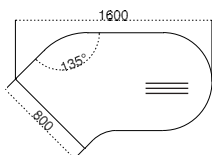

EXTENSION MEETING TABLE

Code	W	D	H	Grain	Band 1	Band 2	Band 3
GEXMTTUB	1600	945	740	L-R	£386	£409	£465
GEXMTTR	1600	945	740	L-R	£565	£591	£650

60mm tubular legs or trumpet base. Please specify left or right hand. Left hand shown on image, right hand shown on illustration. 800 end.