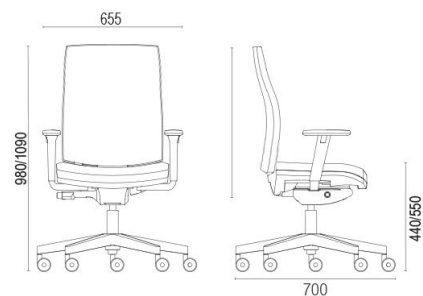

Code	Black
OOCB/B Base mech, black base	£278
OOCB/B Pro mech, black base	£304
OOCB/C Base mech, chrome base	£304
OOCB/C Pro mech, chrome base	£330

Code	Black
OVC/B Black frame	£247
OVC/C Chrome frame	£260

ORLANDO OPERATOR

Two-stage "base" tilting synchro mech or four-stage "pro" tilting synchro mech

Seat slider

Height adjustable padded arms

Height adjustable lumbar support

Class 4 gas lift (150kg)

Black spider 5 star base

ORLANDO VISITOR

Black or chrome cantilever leg

High mesh back

Height adjustable lumbar support

Includes fixed arms

Mechanism Options

Base mech	Two-stage tilting synchro mechanism
Pro mech	Four-stage tilting synchro mechanism, seat tensioner

Upholstery Options

Band 1	+£102	Band 3	+£131	Band 5	+£193
Band 2	+£115	Band 4	+£153	Band 6	+£235

Standard lead time

Five-year warranty