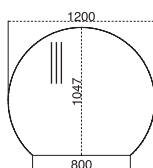

DESK END EXTENSION

GDEX12TUB	1200	1047	740	L-R	£368	£384	£432
GDEX12TR	1200	1047	740	L-R	£556	£575	£619

60mm tubular legs or trumpet base.

KEY:

Scalloped Top

Sliding Top

Cable Tray Included

Modesty Panel Included

Screens Available

Extensions Available

25mm top

Supplied flat-packed

Supplied assembled

Grain left to right

Grain front to back

Bisley accessories

MFC Finishes	Band 1	(BE) Beech | (CA) Classic Ash | (LO) Light Oak | (MO) Modern Oak | (MA) Maple | (PG) Plain Grey | (SE) Swiss Elm | (VO) Verade Oak | (WH) White
	Band 2	(AN) Anthracite | (BK) Black | (CO) Concrete | (GO) Grey Oak | (WO) White Oak | (DW) Dijon Walnut
	Band 3	(HO) Halifax Oak
Metal Finishes	(B) Black | (G) Grey | (S) Silver | (W) White | (A) Anthracite | (AB) Anodic Bronze | (LQ) Clear Lacquer | (DT) Deep Teal | (OG) Olive Grey | (C) Chestnut | (DB) Distant Blue | (PL) Plum