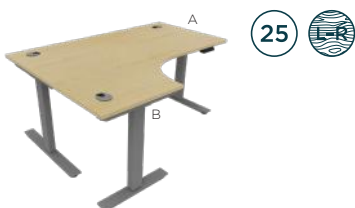

DUAL MOTOR HEIGHT ADJUSTABLE

Code	W	D	H	Band 1	Band 2	Band 3
V2HA8	Frame only			£504		
V2HA108	1000	800	-	£541	£559	£602
V2HA128	1200	800	-	£541	£559	£602
V2HA148	1400	800	-	£553	£571	£614
V2HA168	1600	800	-	£565	£585	£639
V2HA188	1800	800	-	£577	£598	£653

600-1250mm height adjustment.

Code	W	D	H	Band 1	Band 2	Band 3
V2HA6	Frame only			£504		
V2HA106	1000	600	-	£541	£559	£602
V2HA126	1200	600	-	£541	£559	£602
V2HA146	1400	600	-	£553	£571	£614
V2HA166	1600	600	-	£565	£585	£639
V2HA186	1800	600	-	£577	£598	£653

Code	W	D	H	Band 1	Band 2	Band 3
V2JHA	Frame only			£753		
V2JHA12	1200	1200	-	£972	£997	£1,059
V2JHA14	1400	1200	-	£999	£1,026	£1,090
V2JHA16	1600	1200	-	£1,027	£1,059	£1,135
V2JHA18	1800	1200	-	£1,055	£1,087	£1,164

Please specify hand (LH shown).

Depth (A) 800mm (B) 600mm

V2DHA12	1200	1600	-	£1,330	£1,363	£1,448
V2DHA14	1400	1600	-	£1,381	£1,416	£1,500
V2DHA16	1600	1600	-	£1,432	£1,474	£1,576
V2DHA18	1800	1600	-	£1,482	£1,523	£1,627

ACCESSORIES

WOODEN MODESTY PANEL

Screws to underside of top with wood screws. NB Modesty panel is 150mm smaller than the width and hangs down 50mm below desktop.

VWMP10	850mm	£126
VWMP12	1050mm	£132
VWMP14	1250mm	£138
VWMP16	1450mm	£144
VWMP18	1650mm	£150

METAL CABLE TRAY

Screws to underside of top with wood screws.

MCT10	600mm	£44
MCT12	800mm	£47
MCT14	1000mm	£50
MCT16	1200mm	£55
MCT18	1400mm	£61

SINGLE WIRE SNAKE

Floor to desktop - for single desks only.

SWS £99

MFC Finishes	Band 1	(BE) Beech | (CA) Classic Ash | (LO) Light Oak | (MO) Modern Oak | (MA) Maple | (PG) Plain Grey | (SE) Swiss Elm | (VO) Verade Oak | (WH) White
	Band 2	(AN) Anthracite | (BK) Black | (CO) Concrete | (GO) Grey Oak | (WO) White Oak | (DW) Dijon Walnut
	Band 3	(HO) Halifax Oak
Metal Finishes	(B) Black | (S) Silver | (W) White