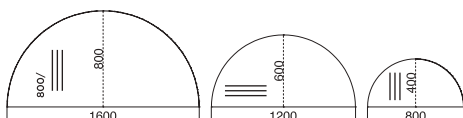

EXTENSION TABLE RADIAL

GEXTR16	1600	800	740	L-R	£251	£274	£329
GEXTR12	1200	600	740	F-B	£233	£250	£293
GEXTR8	800	400	740	L-R	£195	£209	£248

60mm tubular legs.