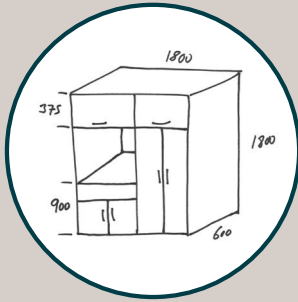

OUR PROCESS

CONSULTATION

Customers are asked to send plans or a rough sketch of a product that they require.

Alternatively if there is a problem that isn't solveable through standard sized or shaped products, we will offer our guidance and advice on what is possible.