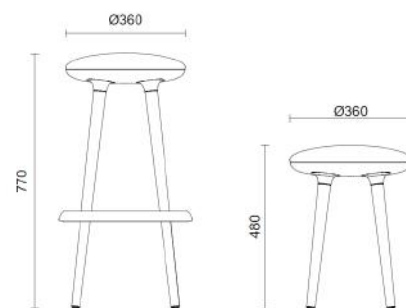

Italian-designed, British-made wooden and polyprop stool

Upholstered seat (see bottom of page for fabric recommendations)

Polished natural Beech legs

Polypropylene with glass fibre construction for added strength

Tested to:

Impact & strength
ANSI-BIFMA X5.1-2017/17

Stability
ANSI-BIFMA X5.1-2017/11

Code	Band 1
DHS/_	£304

DAYTON HIGH STOOL

Code	Band 1
DLS/_	£260

DAYTON LOW STOOL

Available Shell Colours

(YE) Yellow

(GR) Green

(BL) Blue

(PR) Pastel Red

(WH) White

(AN) Anthracite

Upholstery Options

Band 1	+£0
Band 2	+£15

Band 3	+£31
Band 4	+£46

Recommended fabric matches:

Yellow: Camira Blazer Dunhurst CUZ58 | Green: Camira Blazer Moray CUZ4K | Blue: Camira Blazer Perth CUZ4H
Pastel Red: Camira Blazer Ackworth CUZ3P | White: Camira Blazer Surrey CUZ1E | Anthracite: Camira Blazer Silcoates CUZ30

Standard lead time

Five-year warranty