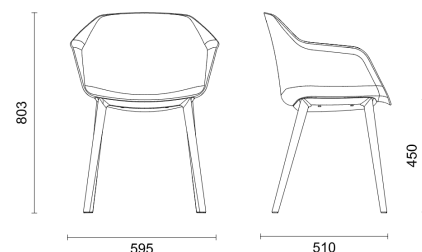

Available Shell Colours

(GR) Green

(BL) Blue

(RE) Red

(WH) White

(AN) Anthracite

TOP TIP: Combine different coloured legs and shells for no extra cost.

Upholstery Options

Band 1	+£0
Band 2	+£14

Band 3	+£29
Band 4	+£43

Band 5	+£58
Band 6	+£76

Standard lead time

Five-year warranty