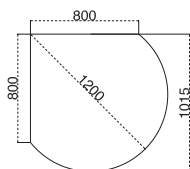

TEARDROP MEETING TABLE

GDTMTTUB	1200	1015	740	*	£368	£384	£432
GDTMTTR	1200	1015	740	*	£556	£575	£619

*Please specify grain direction.