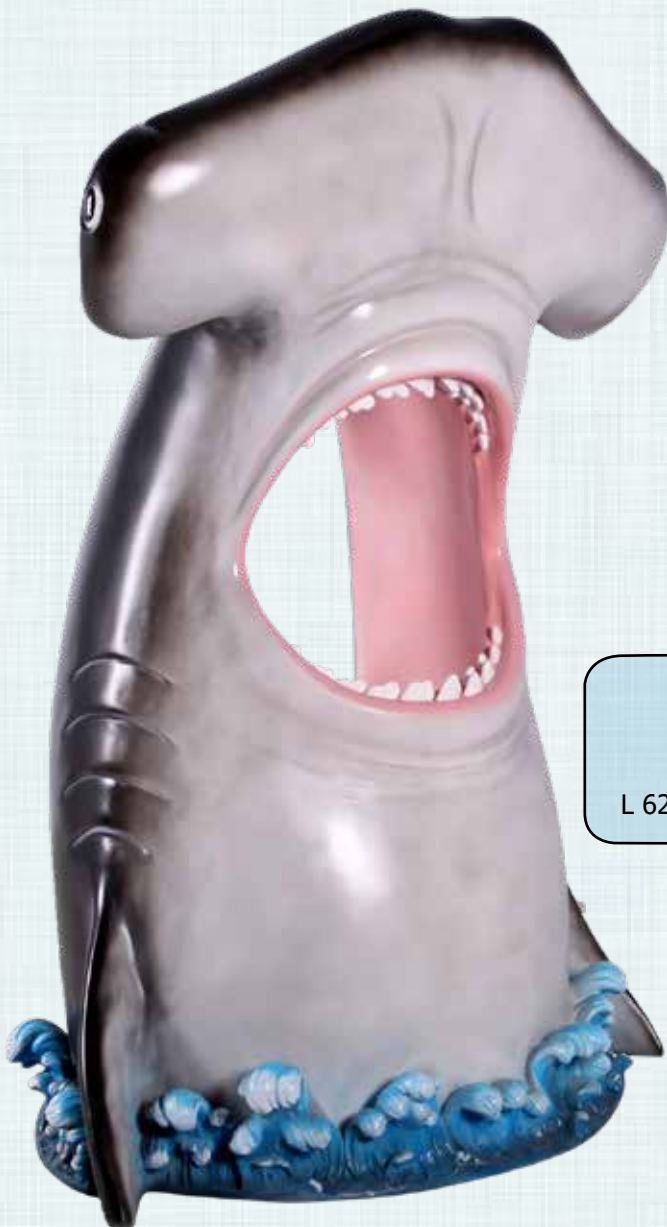

HAMMERHEAD SHARK PHOTO OPPORTUNITY