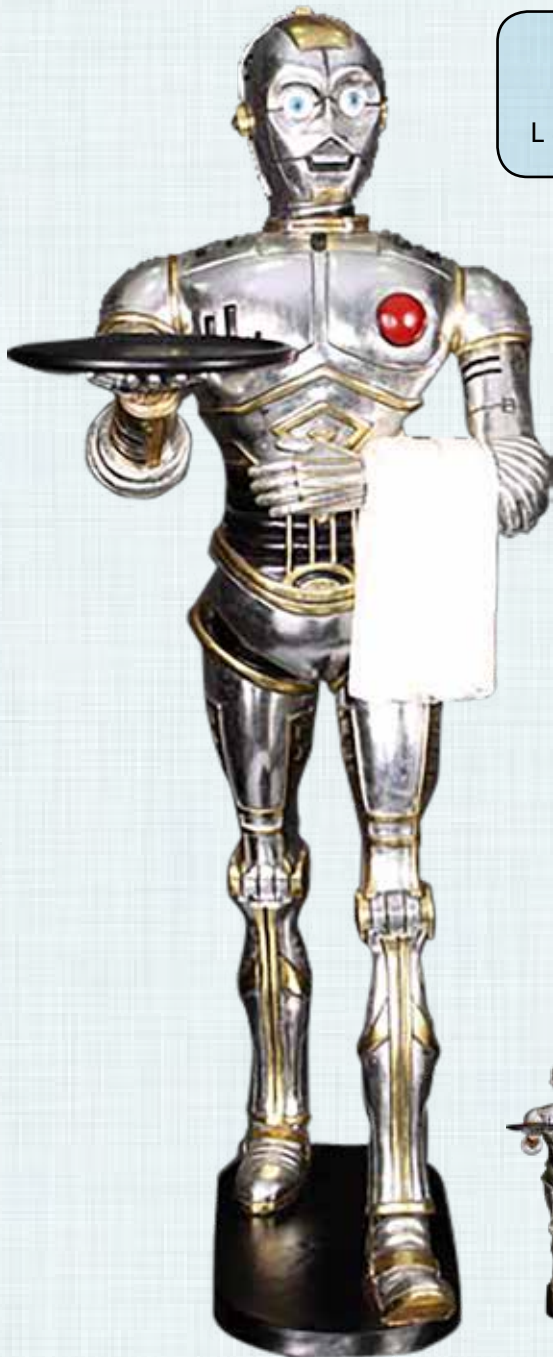

## BUTLERS & WAITERS

### ROBOT BUTLER WALKING WITH TRAY - 3FT

**080036**

Butler Robot - Walking - Small  
L 44 x W 39 x H 95cm - 7.8kg

### ROBOT BUTLER - WALKING WITH TRAY - 6FT

**060707**

Butler - Robot - Large  
L 80 x W 67 x H 186cm - 25kg