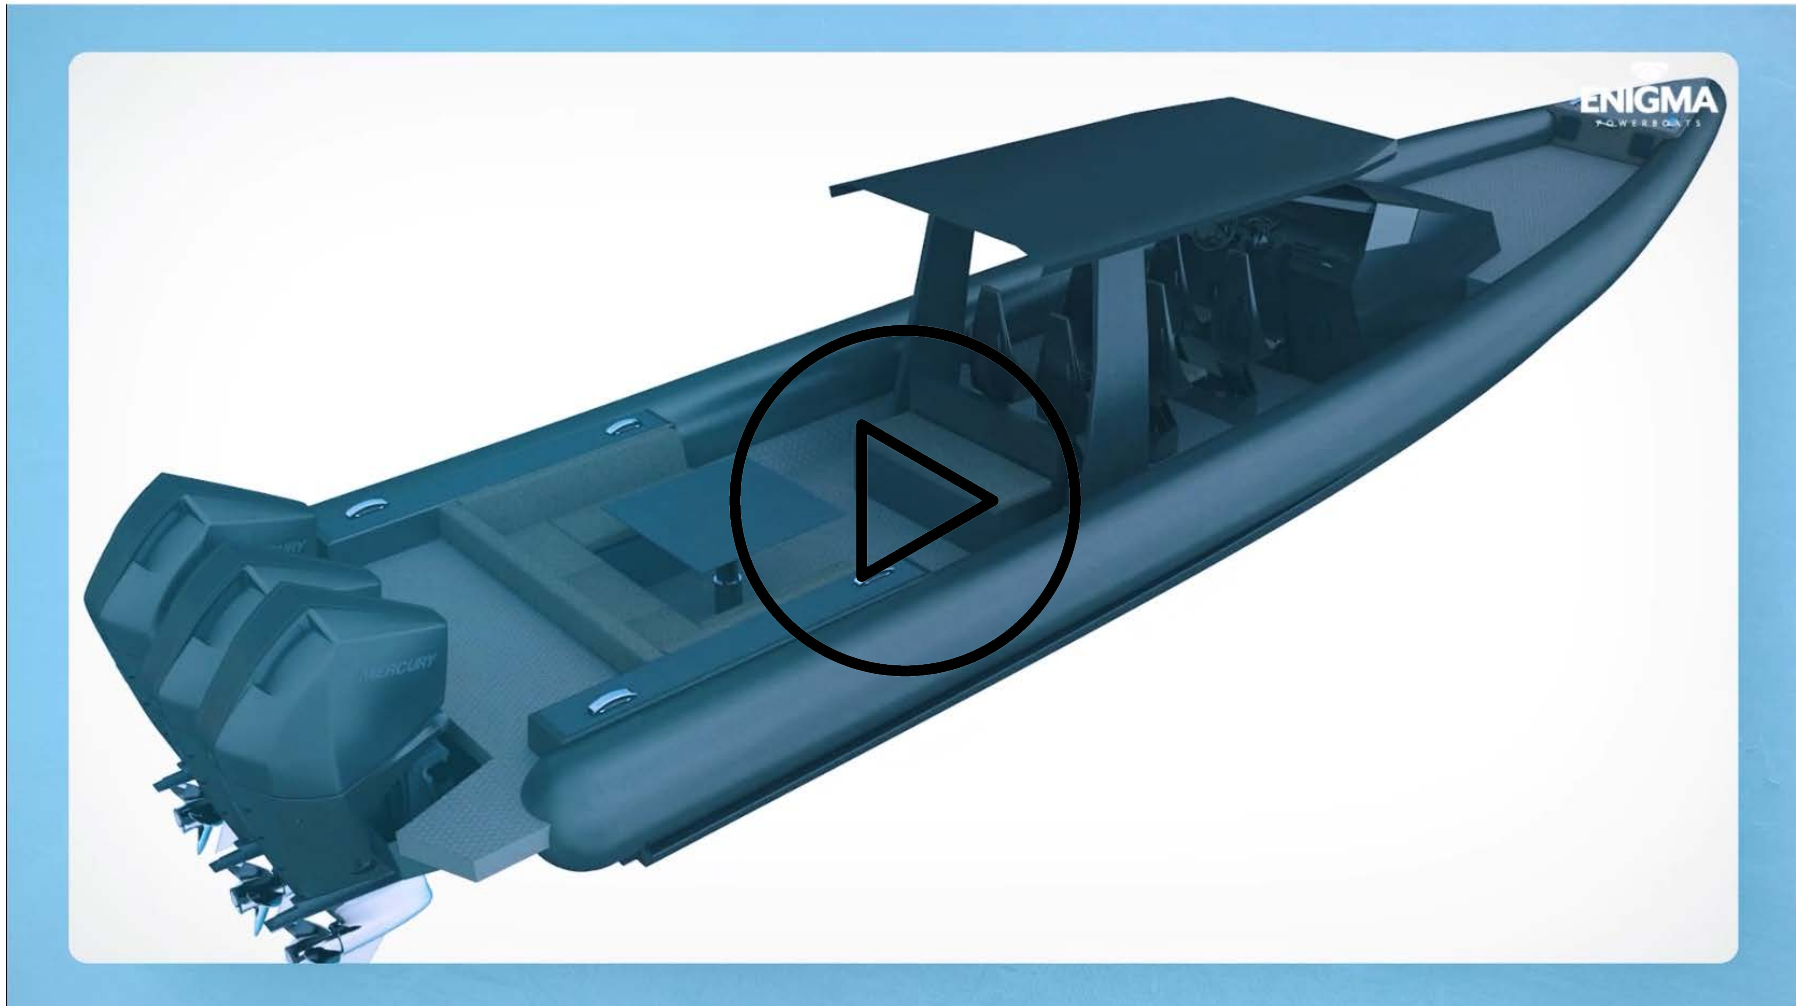

ENIGMA PROMO VIDEO