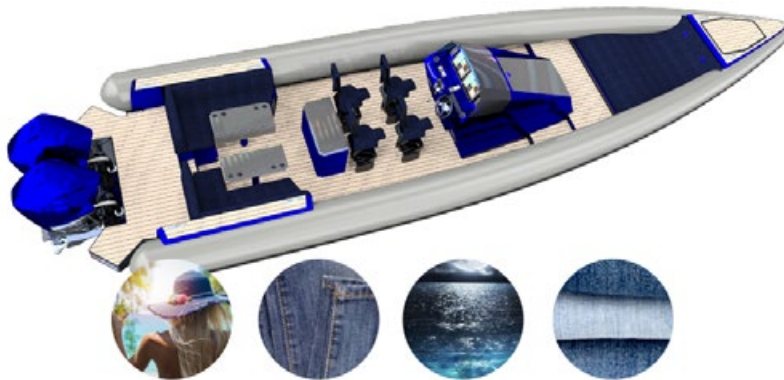

COLOUR INSPIRATION

To complete your Enigma creation we want to understand what colour theme and style best suits your desired overall look, in order to provide multiple colours in unique fabric, gel, wrap variations in Matt, chrome and gloss that capture exactly your desired show stopping Enigma. **Please visit our website for further inspiration.**