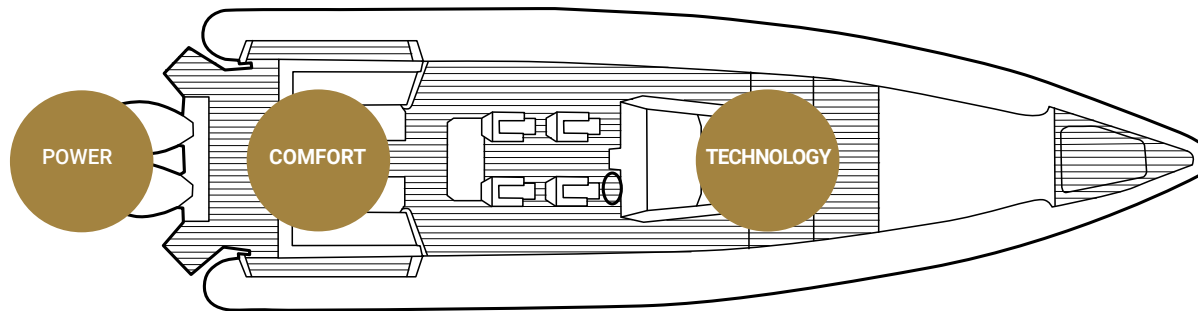

BESPOKE ADDITIONS

Browse and choose from the Additions selection to bring together your perfect Enigma build list.

CONTACT US
for assistance and pricing.

POWER

**ENGINES - PETROL,
DIESEL & ELECTRIC
OPTIONS**

[CLICK HERE FOR FULL
LIST OF ENGINES
AVAILABLE (.PDF)](#)

COMFORT

ADDITIONAL SEATING
SUNSHADES BOW
SUNSHADE STERN
BIMINI
EXTRA DECK SHOWER
DIVING STORAGE
ADDITIONAL SURF POLE
WET BAR FACILITIES

FRIDGE FREEZER
INTEGRATED BOTTLE
CHILLER
SEA BOB
LIFTING EYES
WAKE BOARD POLE
FULL BOAT COVER
FRESH WATER DECK
SHOWER

FISHING ROD HOLDERS
ADDITIONAL STORAGE
FENDERS
LIFE JACKETS
ENIGMA BRANDED ITEMS
OVERNIGHT SLEEPING
COMPARTMENT

TECHNOLOGY

GPS SYSTEM
REMOTE KILL CORD
SYSTEMS
STRESS FREE DOCKING
SCANSTRUT NEST
CHARGING POCKET
UNDERWATER LIGHTING

BUILT IN SCANSTRUT
AIR PUMP
FUSION MUSIC
AMPLIFIER SUBWOOFER
ADVANCED VHF SYSTEM
AUTOMATED ANCHOR
SHORE POWER CHARGER