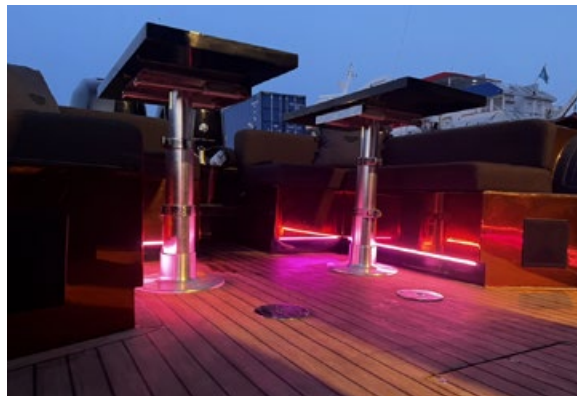

COLOUR CHANGING LED LIGHTING / MUSIC SYSTEM

Everything is enhanced with great music and lighting. On Enigma we install the best of both, for that wow factor enjoyment, with colour changing LED lighting on steps, console and seating, that can be manually changed or roll through your choice of colour schemes to match your choice of colour palate. Music surround sound from sleek speakers, with amplifier and head unit for that powerful kick to your exhilarating days out.