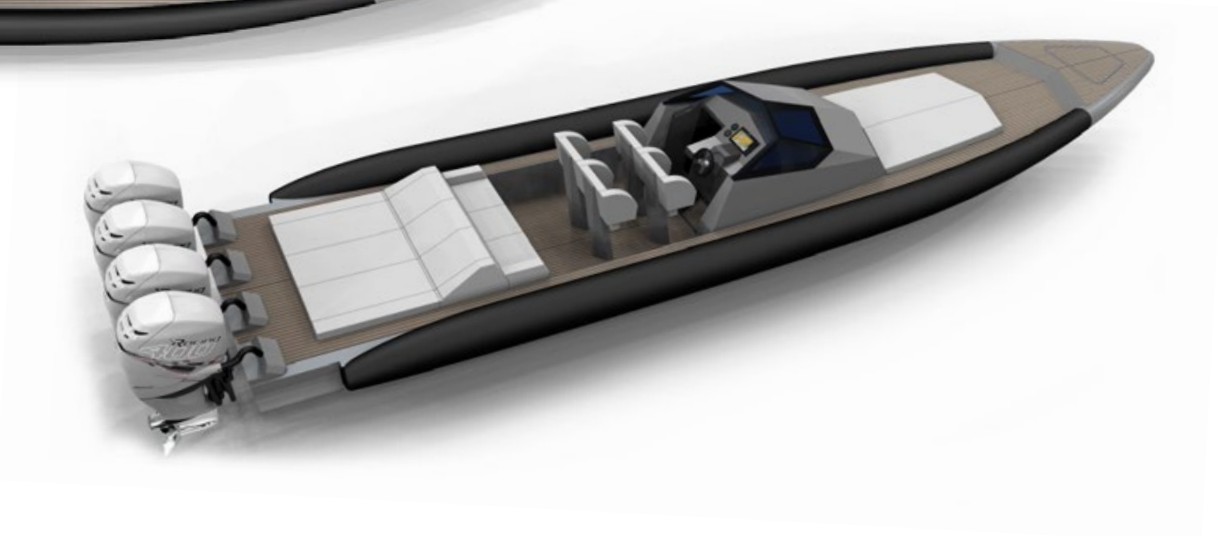

ENIGMA 40-45 FT

Further enhance your desired deck layout options and design by choosing a larger platform. Superb for overnight cabin layouts, for longer trips away. Option to increase engines and horsepower.