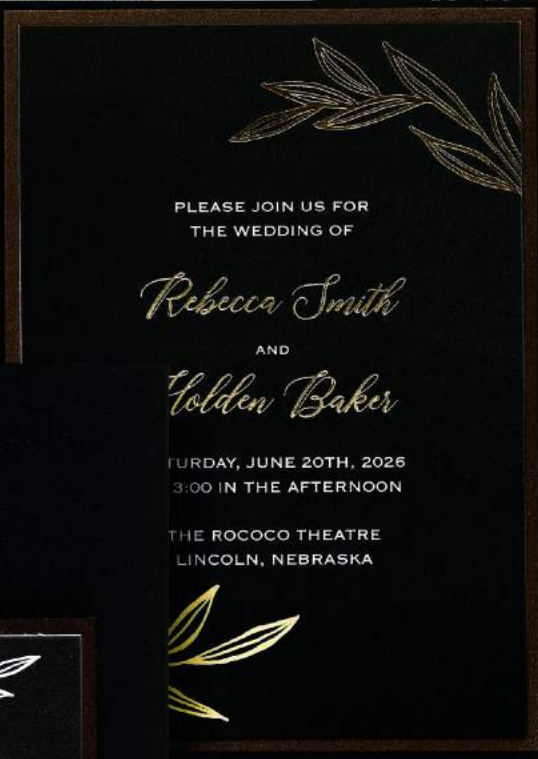

Invitation Features
Inks/Foil: White/Black Digital Ink/Gold Foil | Fonts:
Copperplate Gothic 32 BC/Brunella Script
Invitation Paper: Smooth 115 lb. | Pocket Paper: Black
Smooth 80 lb. | Backer Paper: Mocha Shimmer 105 lb.

Invitation with Pocket and Backer - TRN63370A
Envelope: Euro Flap | Price Group: T5

Tab with Backer - TRN63370TBD | Price group TX10
For assembly service, see Assembly L on page 91.