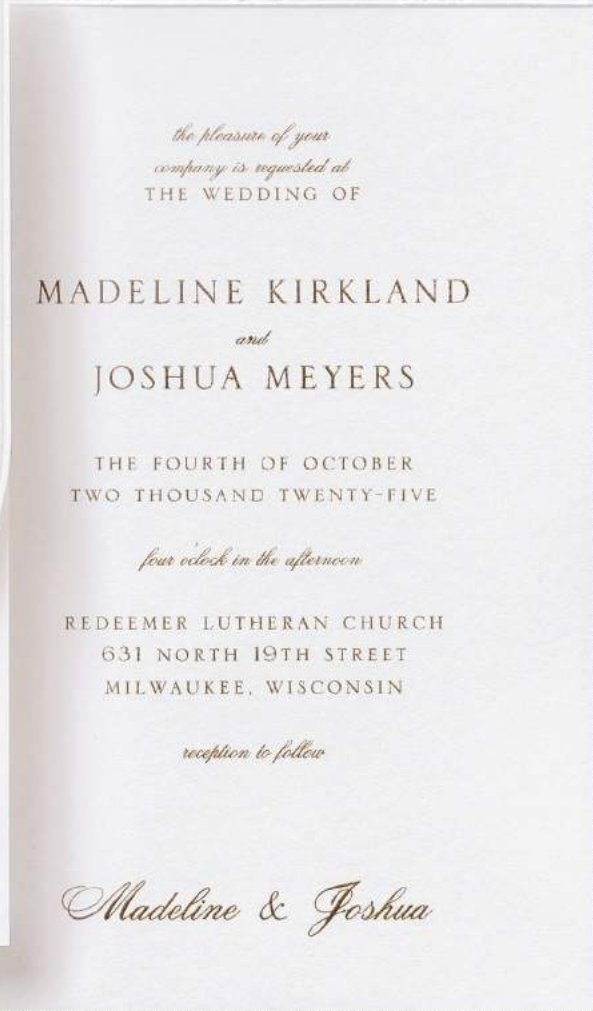

*the pleasure of your
company is requested at*
THE WEDDING OF

MADELINE KIRKLAND
and
JOSHUA MEYERS

THE FOURTH OF OCTOBER
TWO THOUSAND TWENTY-FIVE

four o'clock in the afternoon

REDEEMER LUTHERAN CHURCH
631 NORTH 19TH STREET
MILWAUKEE, WISCONSIN

reception to follow

Madeline & Joshua