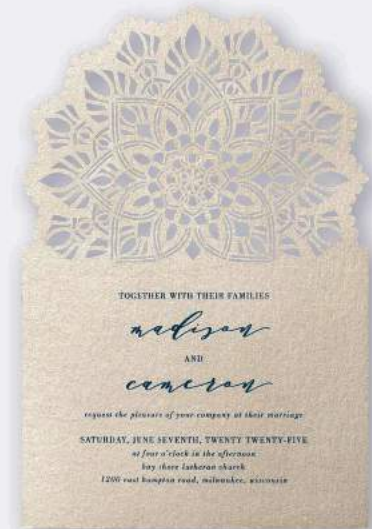

Invitation Features
Ink: Midnight Thermography Ink
Fonts: Bodoni Pro Book/Melika Letter
Bold/Bodoni Pro Book Italic
Paper: Shimmer 105 lb.

Invitation - CL63159
Envelope: Pointed Flap
Price Group: C5

Reception Card - CLR63159
Price Group: CLR5

Response Card - CLE63159
Price Group: CLE5

The laser items may show some color variation around the design.