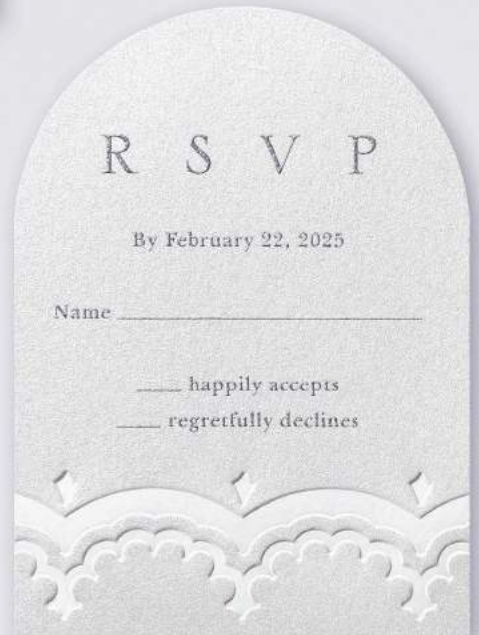

Invitation Features

Ink: Silver Thermography Ink

Fonts: Baskerville/Serlio

Pocket Paper: White Shimmer 105 lb.

Invitation Paper: Smooth 130 lb.

Invitation - LXN63271WS

Envelope: Pointed Flap

Price Group: L35

Reception Card - LXR63271

Price Group: CLR4

Response Card - LXE63271

Price Group: CLE4

For assembly service, see Assembly A on page 90.