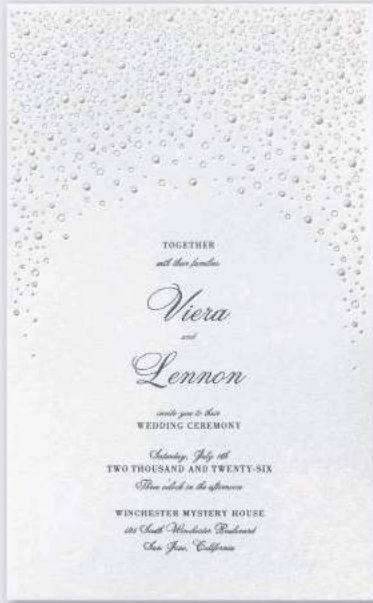

Reception Card - LXR63246

Price Group: CLR1 + 1-Color Foil

Response Card - LXE63246

Price Group: CLE1 + 1-Color Foil

(See Ecru Suite Online)

For assembly service, see Assembly C
on page 90.

The laser items may show some color
variation around the design.
Extra postage required.