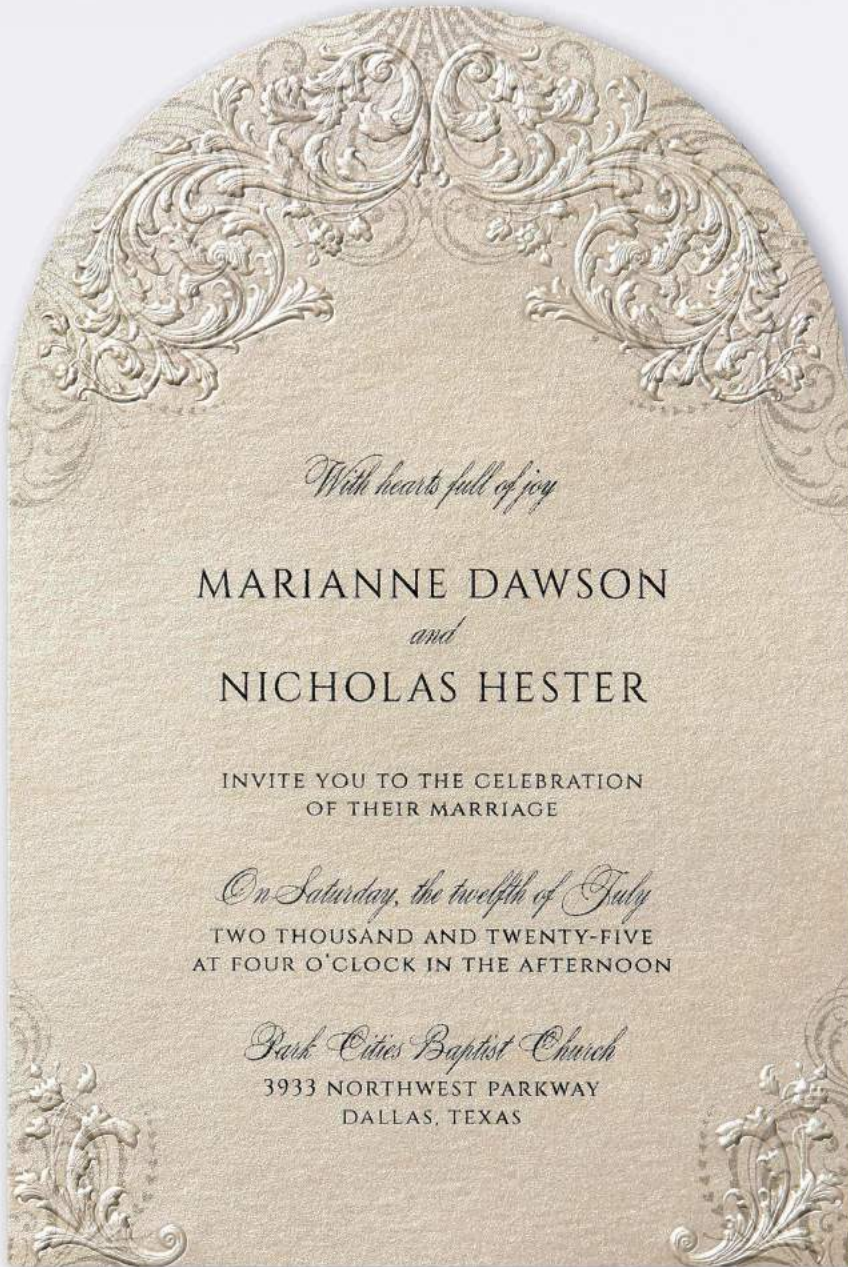

Invitation Features

Ink: Black Thermography Ink
Fonts: Splendid Script/Cinzel Regular
Paper: Shimmer 105 lb.

Invitation - CL63136
Envelope: Pointed Flap
Price Group: C4

Reception Card - CLR63136
Price Group: CLR4

Response Card - CLE63136
Price Group: CLE4