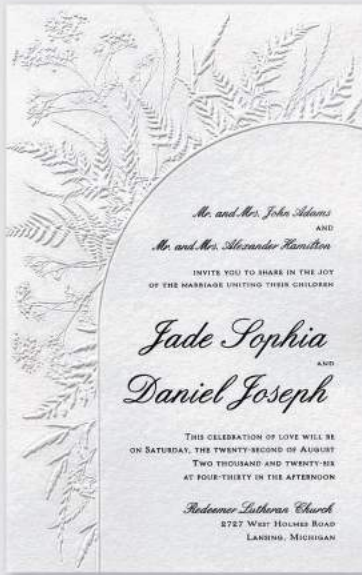

Reception Card - LXR63271

Price Group: CLR4

Response Card - LXE63271

Price Group: CLE4

For assembly service, see Assembly A on page 90.

Invitation Features

Ink: Hunter Thermography Ink
Fonts: Handle Oldstyle/English Script
Paper: Smooth 130 lb.