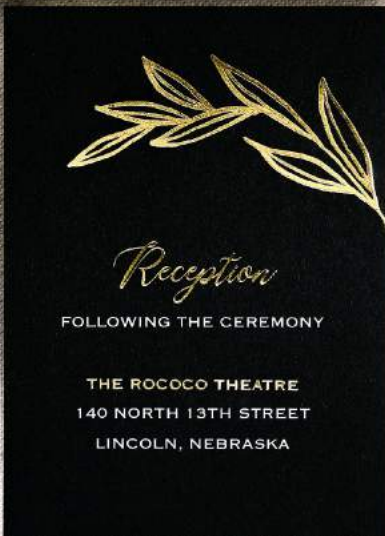

Invitation Features
Inks/Foil: White/Black Digital Ink/Gold Foil | Fonts:
Copperplate Gothic 32 BC/Brunella Script
Invitation Paper: Smooth 115 lb. | Pocket Paper: Black
Smooth 80 lb. | Backer Paper: Mocha Shimmer 105 lb.

Invitation with Pocket and Backer - TRN63370A
Envelope: Euro Flap | Price Group: T5

Tab with Backer - TRN63370TBD | Price group TX10
For assembly service, see Assembly L on page 91.