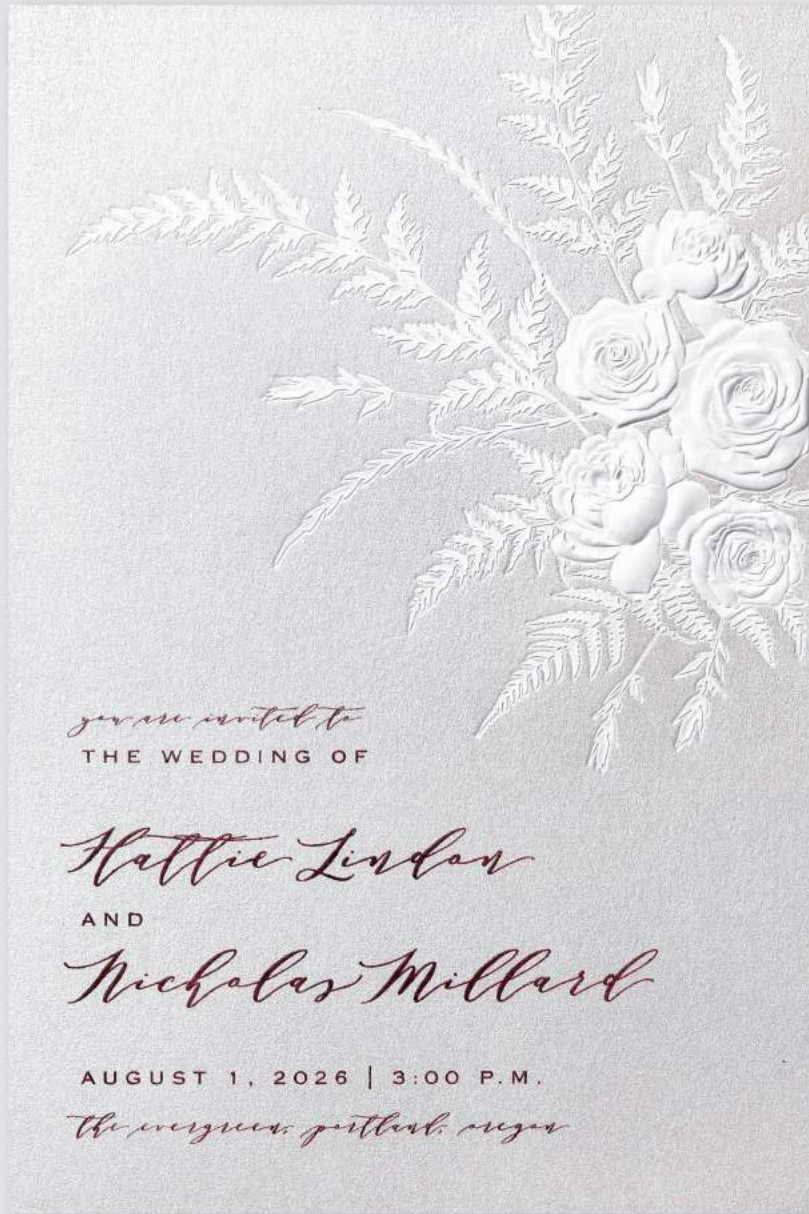

Envelope: Pointed Flap | Price Group: C5

(A8) Navy Shimmer Pocket - CL78203 | Price Group CLP1

*The laser items may show some color variation around the design.
See page 4 for pocket choices. Assembly C (optional).
Extra postage required.*