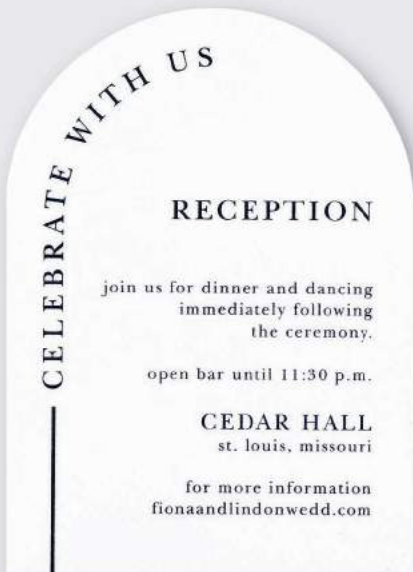

Add Extras
Tab with Backer - TRN63376TBD
Price group: TX10

Invitation + Invitation Backer + Pocket
TRN63376A

Inviting Arrangement

Printed Designer Envelope
Price Group: ENVP + ENVLPS

Invitation Features
Ink: Midnight Thermography Ink
Font: Baskerville
Paper: Smooth 115 lb.