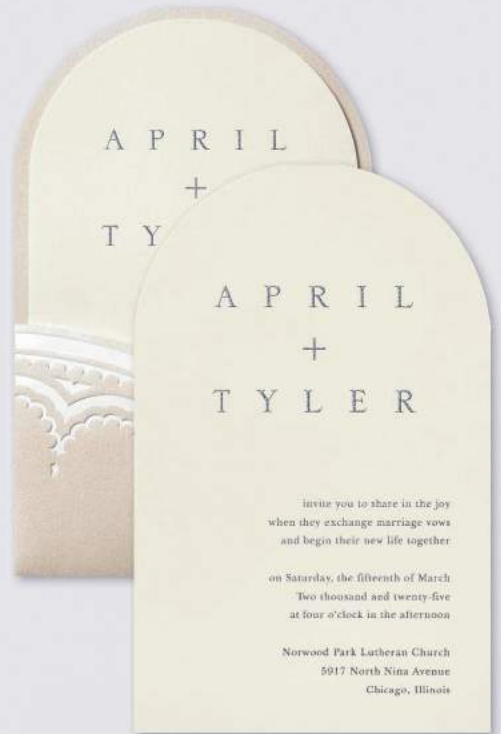

Invitation Features

Ink: Silver Thermography Ink

Fonts: Baskerville/Serlio

Pocket Paper: White Shimmer 105 lb.

Invitation Paper: Smooth 130 lb.

Invitation - LXN63271WS

Envelope: Pointed Flap

Price Group: L35

Reception Card - LXR63271

Price Group: CLR4

Response Card - LXE63271

Price Group: CLE4

For assembly service, see Assembly A on page 90.