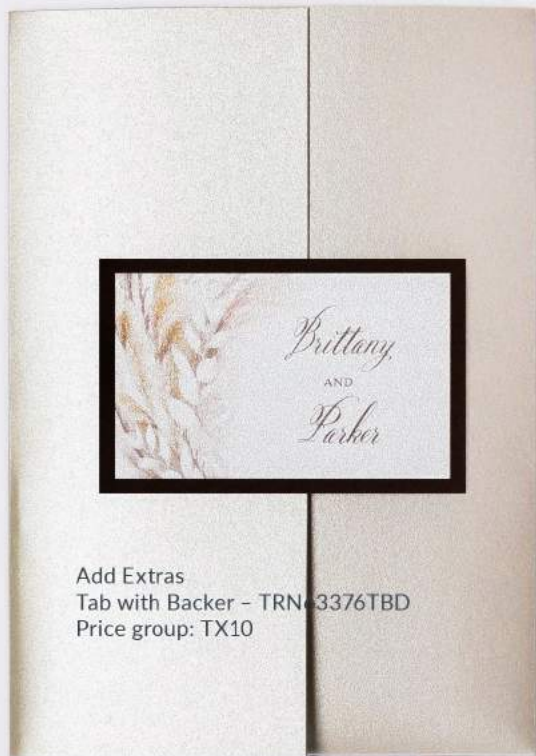

Add Extras
Tab with Backer - TRN63376TBD
Price group: TX10