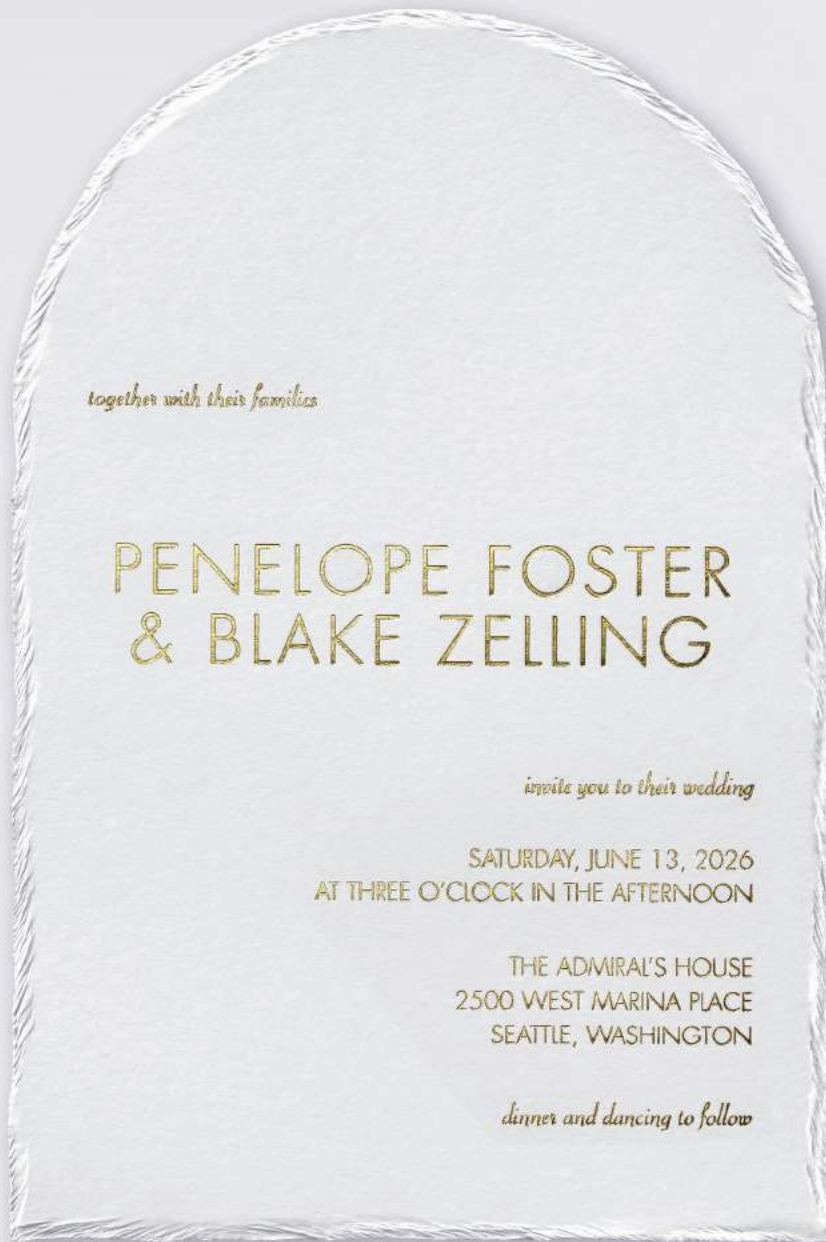

ISABELLA & JONATHON

HAPPILY ACCEPT
 REGRETFULLY DECLINE

Invitation Features

Foil: Gold Foil

Fonts: Piranesi Italic/Futura Light

Paper: Smooth 130 lb.

Invitation - CL63137

Envelope: Pointed Flap