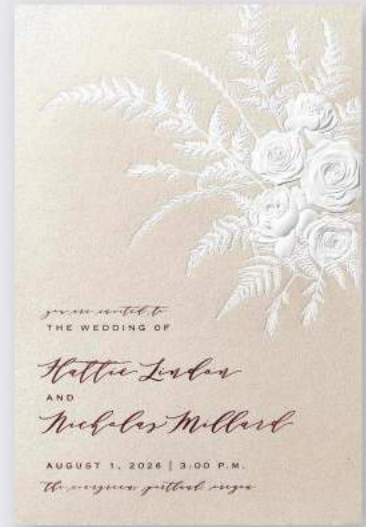

Invitation Features
Ink: Berry Thermography Ink
Fonts: Melika Letter Bold/Copperplate
Gothic 32 BC
Paper: Shimmer 105 lb.

Invitation - CL63138
Envelope: Pointed Flap
Price Group: C2

Reception Card - CLR63138
Price Group: CLR2

Response Card - CLE63138
Price Group: CLE2