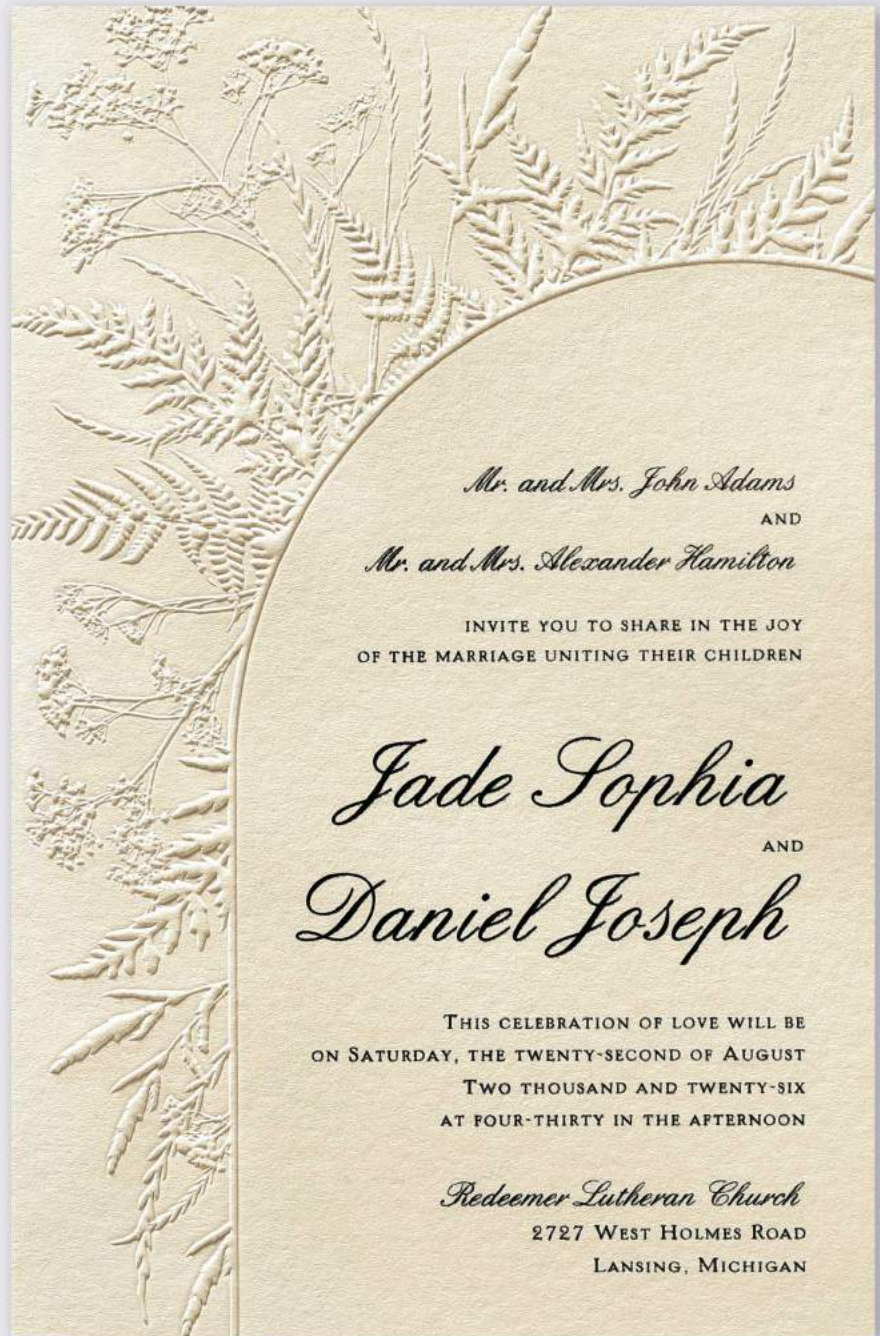

Invitation Features

Ink: Hunter Thermography Ink
Fonts: Handle Oldstyle/English Script
Paper: Smooth 130 lb.

Invitation - LX63274
Envelope: Pointed Flap
Price Group: L2

Reception Card - LXR63274
Price Group: CLR2

Response Card - LXE63274
Price Group: CLE2