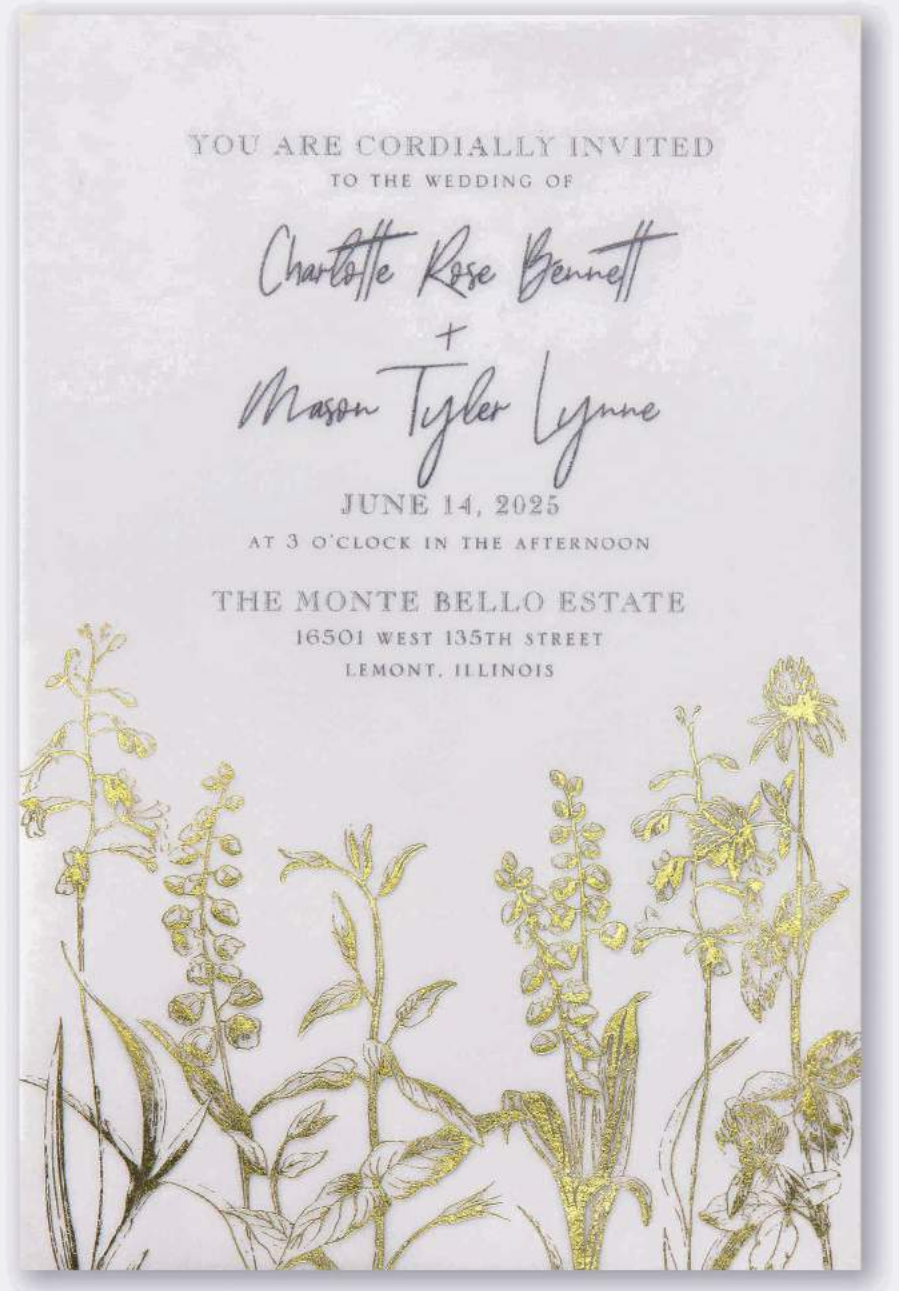

Reception Card – CLR63161
Price Group: CLR3

Response Card – CLE63161
Price Group: CLE3

Leafy Framed Monogram

Invitation Features

Inks: Periwinkle/Slate Thermography Ink
Fonts: Belluccia/Engravers Roman
Paper: Smooth 130 lb.