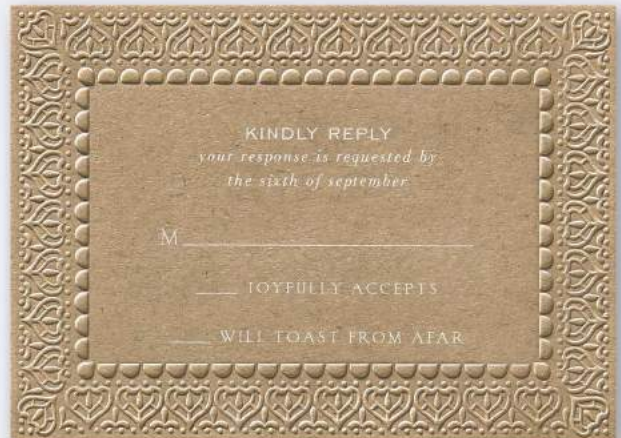

Invitation Features
Ink: White Ink Only
Fonts: Bodoni Pro Book Italic/Sackers
Light Classic/Engravers Gothic
Paper: Kraft 130 lb.

Invitation - CL63170
Envelope: Pointed Flap
Price Group: C3

Reception Card - CLR63170
Price Group: CLR3

Response Card - CLE63170
Price Group: CLE3