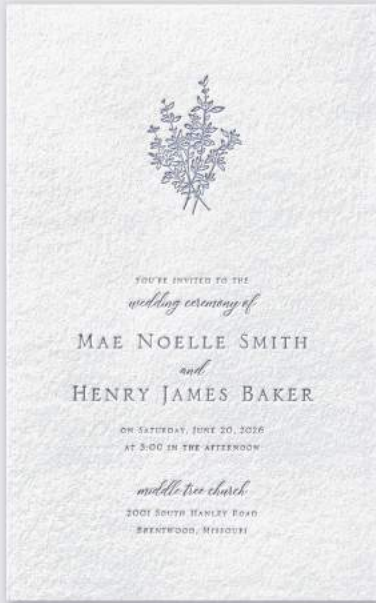

Invitation Features

Inks: Slate/Periwinkle Letterpress Ink
Fonts: Serlio/Brunella Script
Paper: 100% Cotton 220 lb.

Invitation - LX63272

Envelope: 100% Cotton Pointed Flap
Price Group: LP1 + 2-Color Ink

Reception Card - LXR63272

Price Group: LR1 + 2-Color Ink

Response Card - LXE63272

Price Group: LE1 + 2-Color Ink