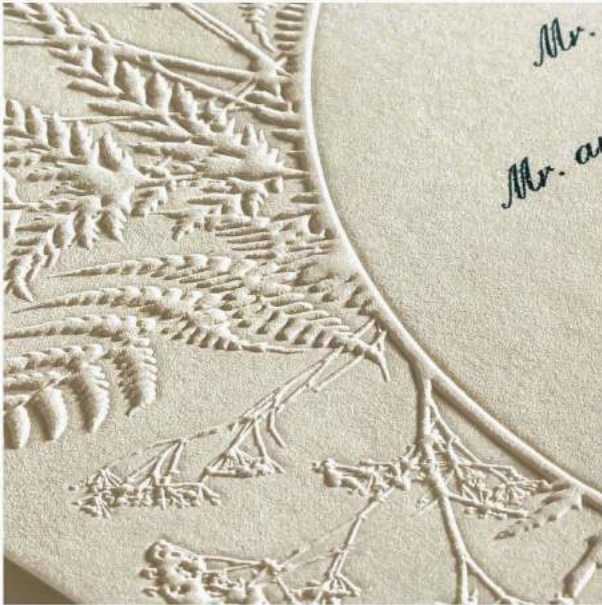

Spectrum Imaging Center

Spectrum SINCE 1973 **IMAGING CENTER**

**129-08 LIBERTY AVENUE,
RICHMOND HILL, NY 11419**

(718) 845-2700

FAX: (718) 641-9200
WEBSITE: WWW.SPECTRUMIMAGINGCENTER.COM
EMAIL: INFO@SPECTRUMIMAGINGCENTER.COM

• PRINTING • T-SHIRTS • SIGNS • PROMOS & GIFTS • PHOTOS • VIDEOS • PACK & SHIP