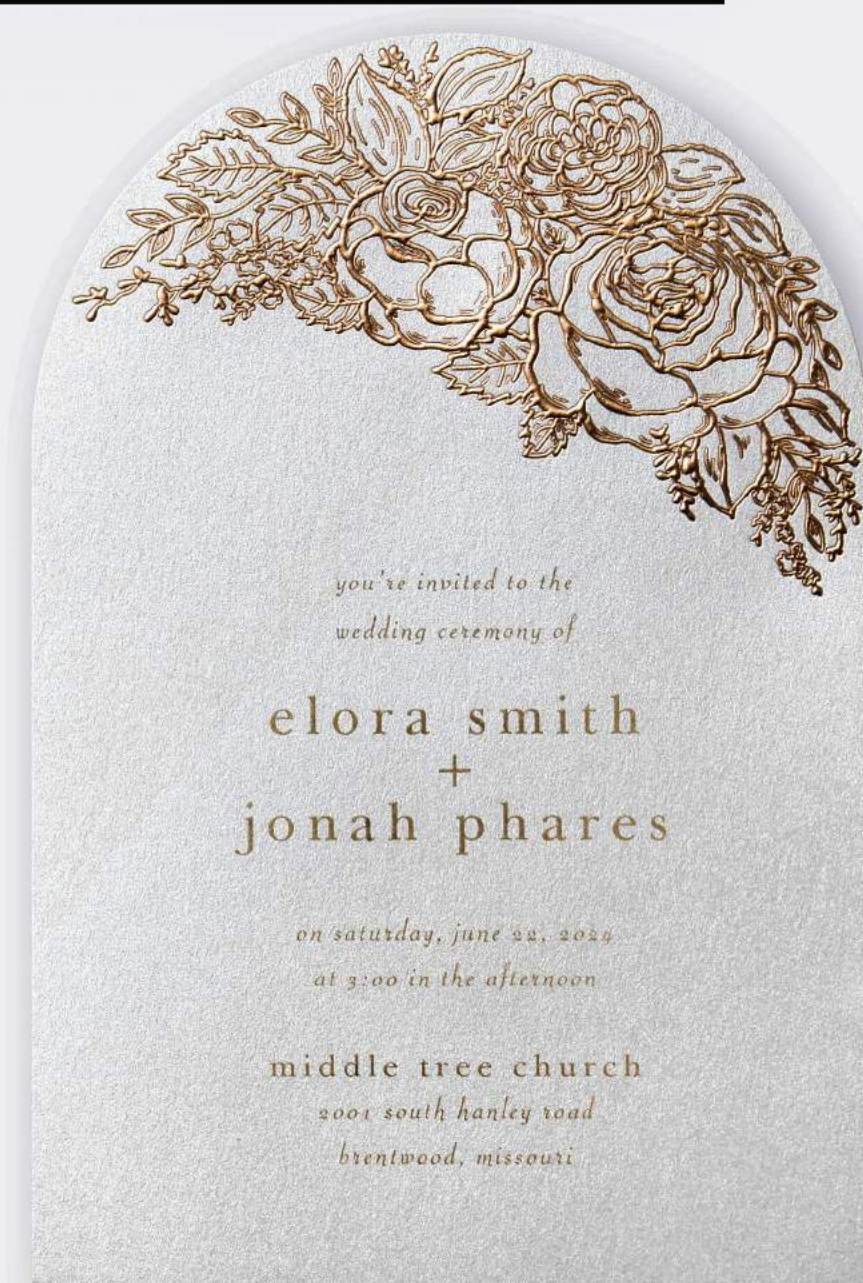

Invitation Features
Ink: Taupe Thermography Ink
Fonts: Piranesi Italic/Baskerville
Paper: Shimmer 105 lb.

Invitation - CL63135
Envelope: Pointed Flap
Price Group: C3

Reception Card - CLR63135
Price Group: CLR3

Response Card - CLE63135
Price Group: CLE3