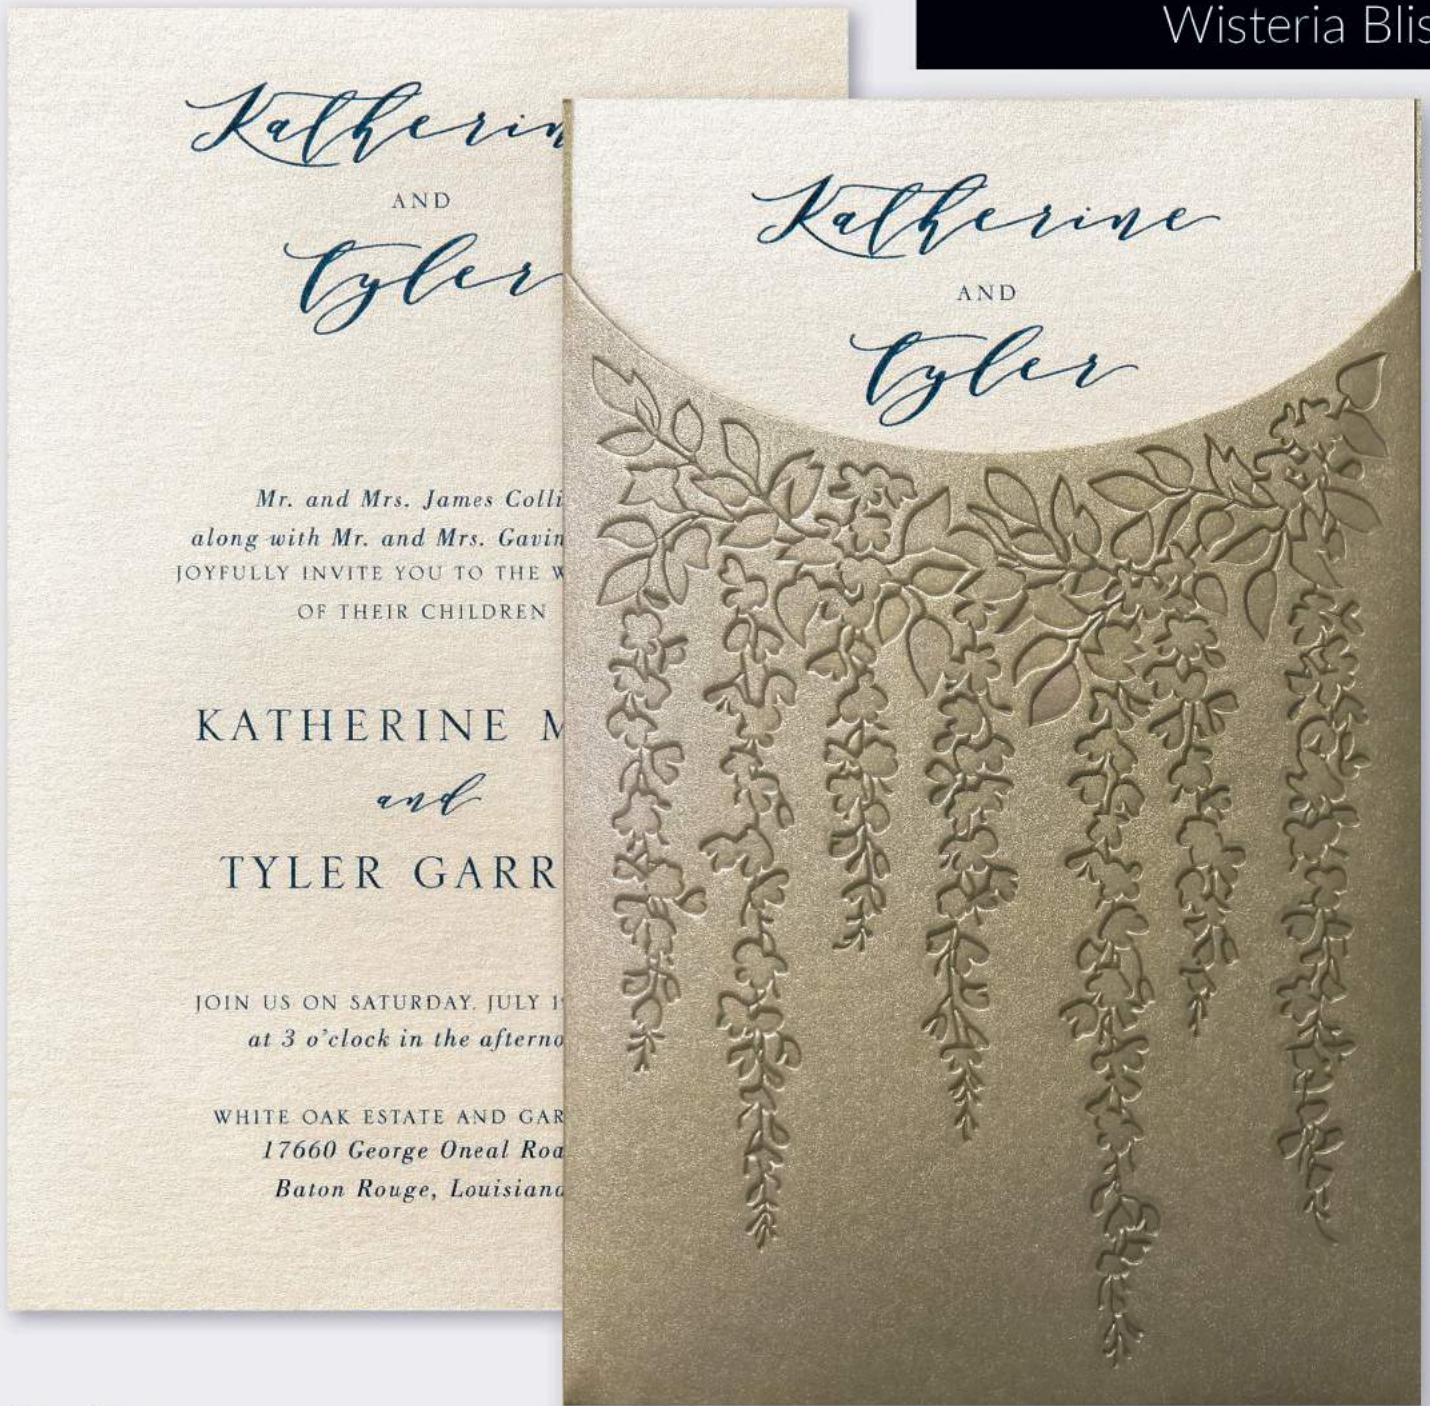

Invitation Features
Ink: Midnight Thermography Ink
Fonts: Serlio/Bodoni Pro Book Italic/
Melika Letter Bold
Pocket Paper: Gold Shimmer 105 lb.
Invitation Paper: Shimmer 105 lb.

Invitation - LXN63249
Envelope: Pointed Flap
Price Group: L34

Reception Card - LXR63249
Price Group: CLR2

Response Card - LXE63249
Price Group: CLE2

(See White Suite Online)
For assembly service, see Assembly A
on page 90.