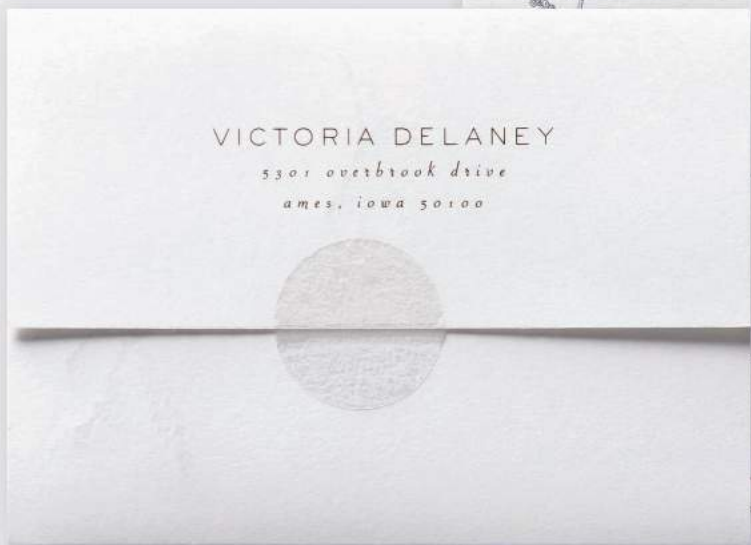

Seal 'n Send™ Features
Ink: Copper Thermography Ink
Fonts: Burin Sans/Piranesi Italic
Paper: Smooth 115 lb.

Seal 'n Send – CL63158
Price Group: C4