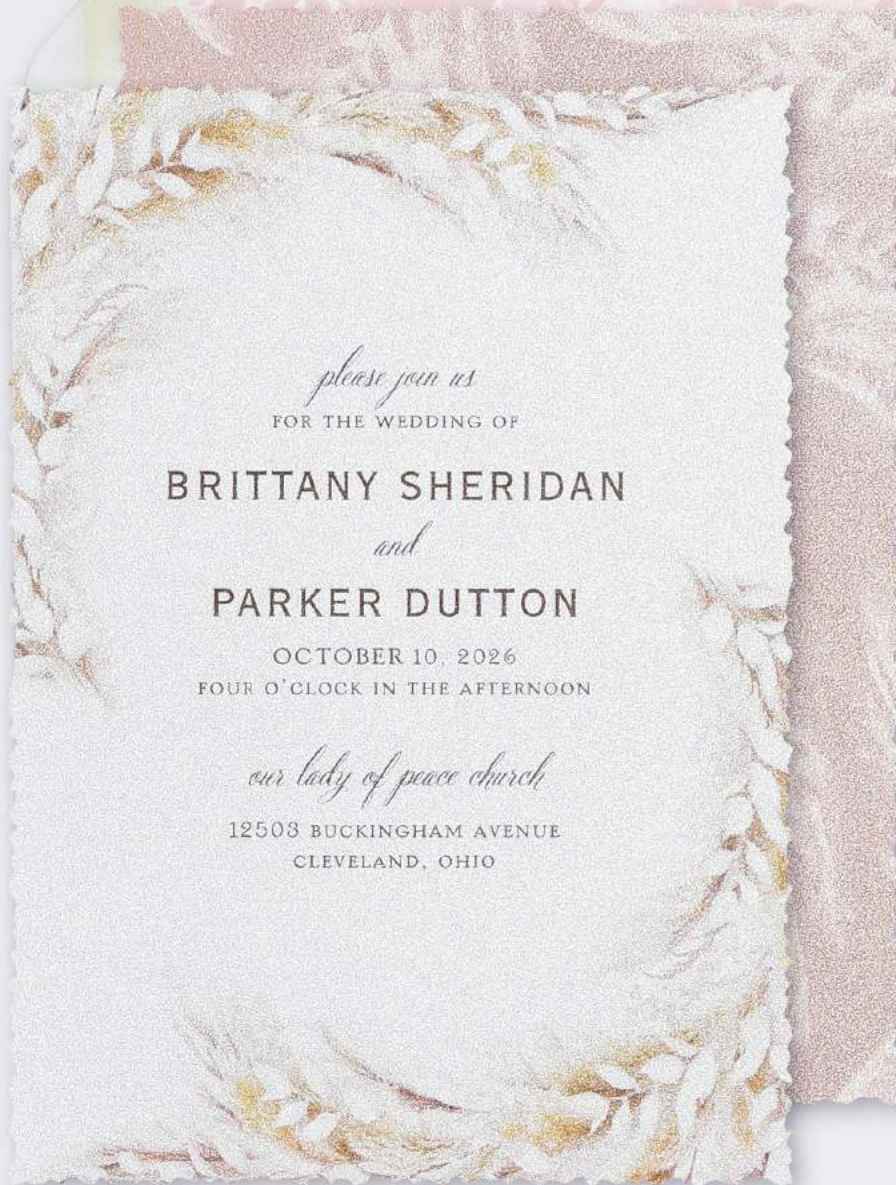

Invitation Features
Ink: TaupeNU Digital Ink
Fonts: Handle Oldstyle/Belluccia/
Copperplate Gothic 29 BC
Paper: Shimmer 105 lb.
Trim: Deckle

Invitation - TR63376D
Envelope: Euro Flap
Price Group: T3 + Trim

Envelope Liner - TR63376EL
Price Group: TX11

Reception Card - TRR63376
Price Group: TR12

Response Card - TRE63376
Price Group: TE12