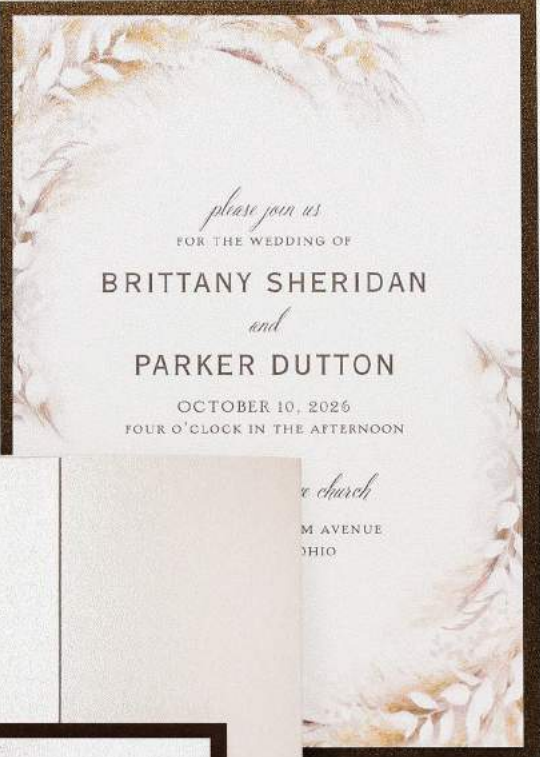

Invitation Features
Ink: TaupeNU Digital Ink
Fonts: Handle Oldstyle/Belluccia/Copperplate Gothic 29 BC
Invitation Paper: Shimmer 105 lb. | Backer Paper: Mocha Shimmer 105 lb. | Pocket Paper: Ecru Shimmer 105 lb.

Invitation with Pocket and Backer - TRN63376A
Envelope: Euro Flap
Price Group: T3

Tab with Backer - TRN63376TBD
Price Group: TX10
For assembly service, see Assembly L on page 91.