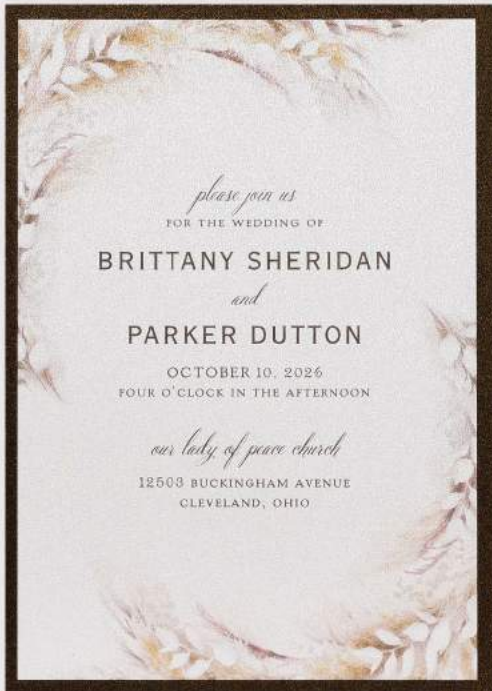

Invitation + Invitation Backer
TRN63376C