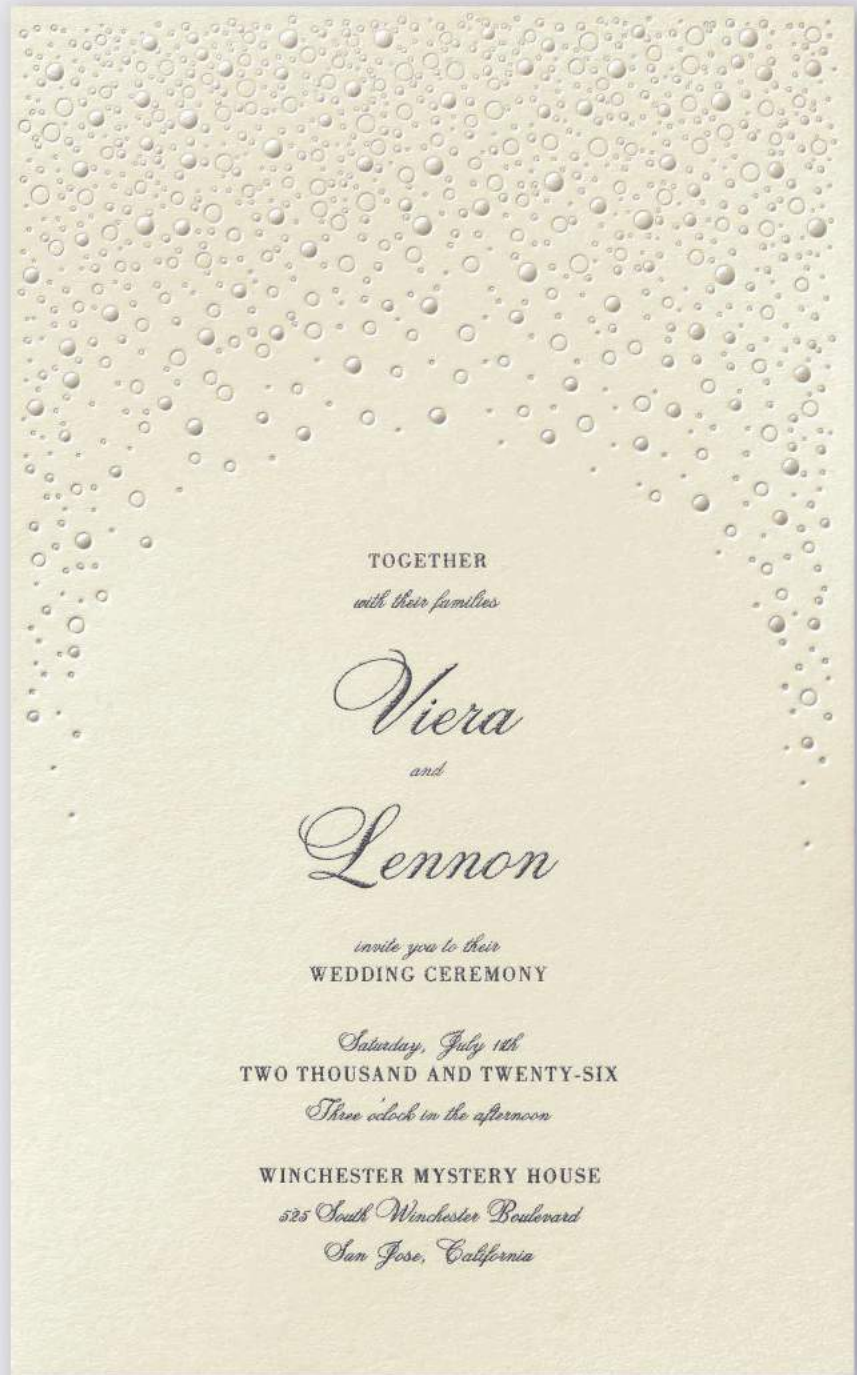

Invitation Features
Ink: Silver Thermography Ink
Fonts: Bodoni Pro Book/Citadel Script
Paper: Smooth 130 lb.

Invitation - LX63247
Envelope: Pointed Flap
Price Group: L2

Reception Card - LXR63247
Price Group: CLR2

Response Card - LXE63247
Price Group: CLE2