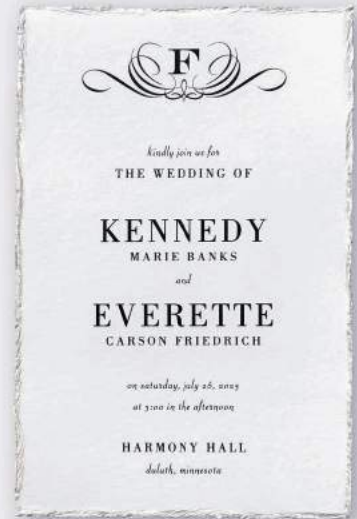

Invitation Features
Ink: White Ink Only
Fonts: Cinzel Regular/Melika Letter Bold
Paper: Black Smooth 130 lb.

Invitation - CL63163
Envelope: Pointed Flap
Price Group: C4

(A8) Silver Glitter Envelope Liner - CL70591