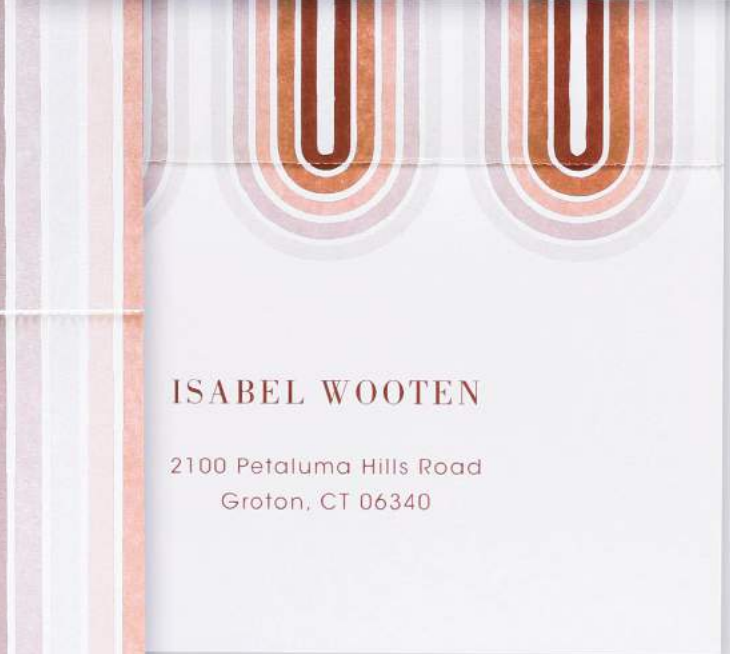

Invitation with Pocket and Backer - TRN63379A

Envelope: Euro Flap

Price Group: T3

Tab with Backer - TRN63379TBD

Price Group: TX10

For assembly service, see Assembly L on page 91.

Seal 'n Send™ Features
Inks: White/Timber/Ginger Digital Ink
Fonts: Avant Garde/Bodoni Pro Book
Paper: Smooth 115 lb.