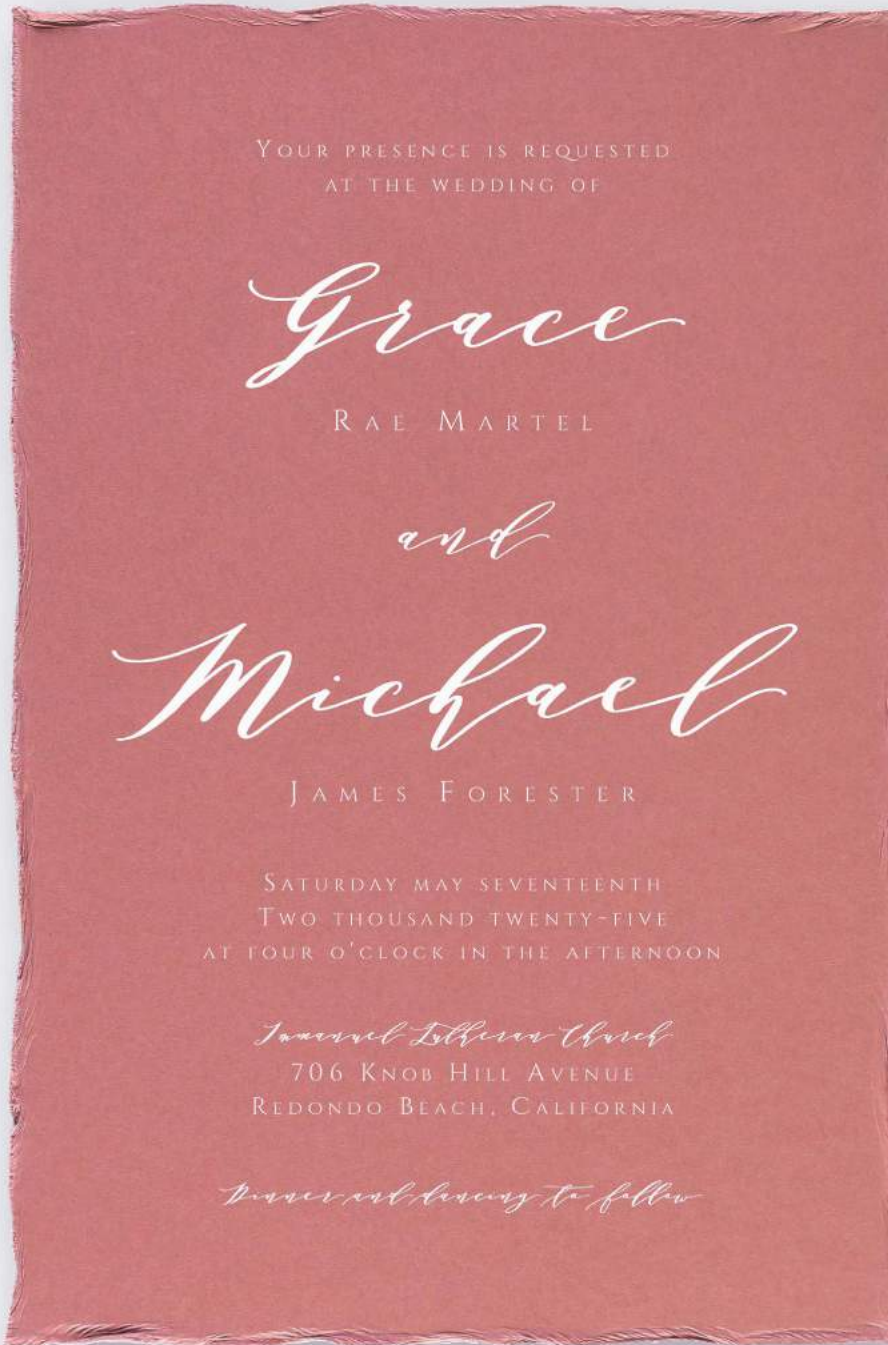

THE IVY HOUSE
906 SOUTH BARCLAY STREET
MILWAUKEE, WISCONSIN

Simply Colored Feather Deckle

Invitation Features
Ink: White Ink Only
Fonts: Cinzel Regular/Melika Letter Bold
Paper: Old Rose Smooth 111 lb.

Invitation - CL63163
Envelope: Pointed Flap
Price Group: C4