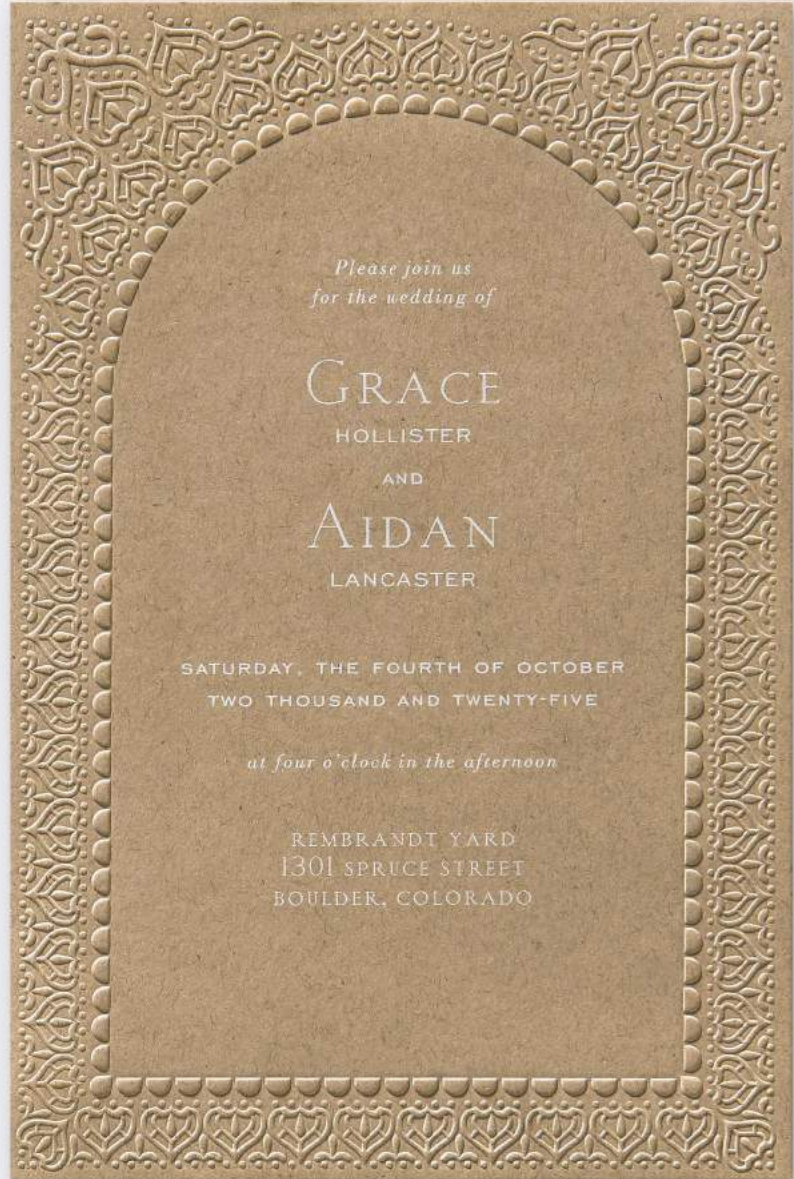

Invitation - CL63462
Envelope: Pointed Flap
Price Group: C2 + 2-Color Ink

Reception Card - CLR63462
Price Group: CLR2 + 2-Color Ink

Response Card - CLE63462
Price Group: CLE2 + 2-Color Ink

Invitation Features
Ink: White Ink Only
Fonts: Bodoni Pro Book Italic/Sackers
Light Classic/Engravers Gothic
Paper: Kraft 130 lb.