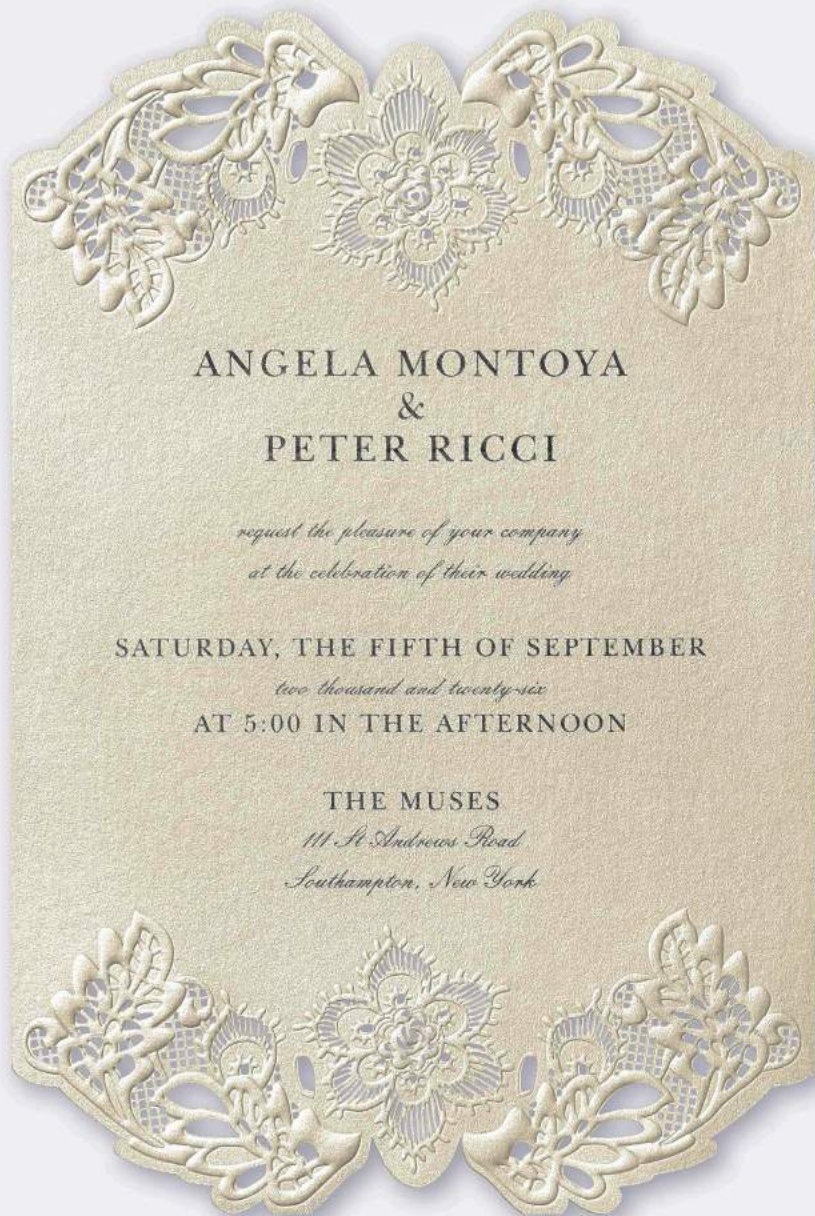

Invitation Features
Ink: Slate Thermography Ink
Fonts: Baskerville/Florentine Script
Paper: Shimmer 105 lb.

Invitation - CL63132
Envelope: Pointed Flap
Price Group: C7

Reception Card - CLR63132
Price Group: CLR4

Response Card - CLE63132
Price Group: CLE4

The laser items may show some color variation around the design.