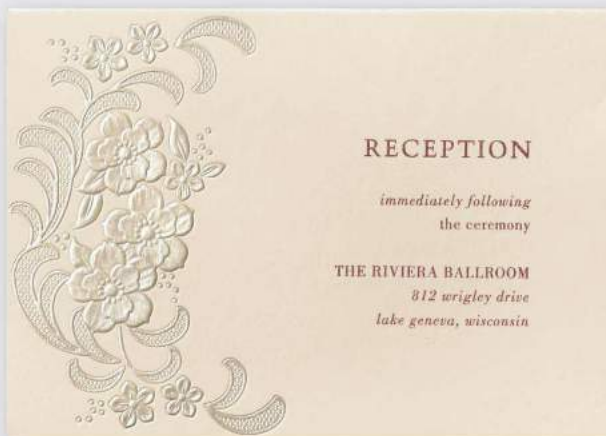

Invitation Features
Ink: Rosewood Thermography Ink
Fonts: Bodoni Pro Book Italic/Trump
Mediaeval/Bodoni Pro Book
Paper: Smooth 130 lb.

Invitation - CL63134
Envelope: Pointed Flap
Price Group: C2

Reception Card - CLR63134
Price Group: CLR2

Response Card - CLE63134
Price Group: CLE2