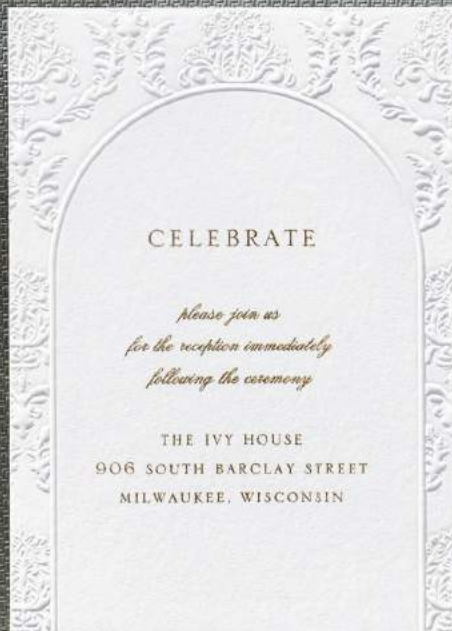

CELEBRATE

*Please join us
for the reception immediately
following the ceremony*

THE IVY HOUSE
906 SOUTH BARCLAY STREET
MILWAUKEE, WISCONSIN