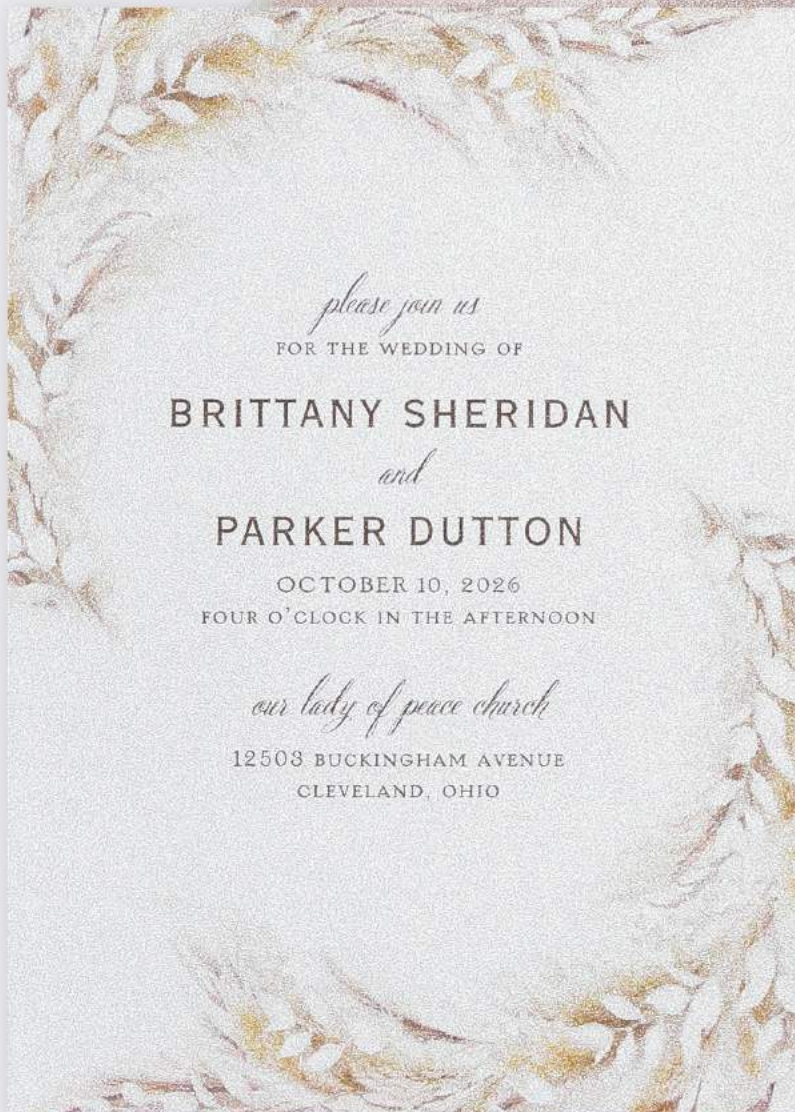

Back

Invitation Only
TR63376D

Invitation only
Invitation + Backer
Invitation + Pocket
Invitation + Backer + Pocket

TR63376D - Item number ends in D
TRN63376C - Add N after TR + C to end
TRN63376B - Add N after TR + B to end
TRN63376A - Add N after TR + A to end