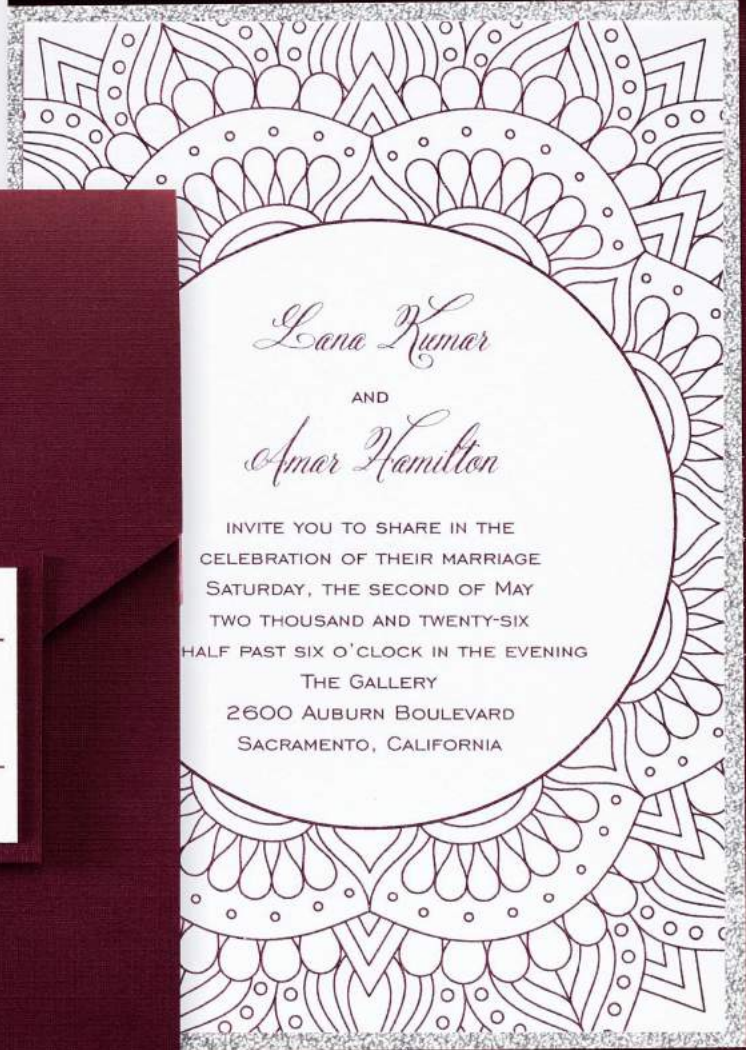

GET THE LOOK!

Add a pocket, backer, tab, liner or printed designer envelope. See pages 48-51 for options.

Lana Kumer

AND

Amer Hamilton

INVITE YOU TO SHARE IN THE
CELEBRATION OF THEIR MARRIAGE
SATURDAY, THE SECOND OF MAY
TWO THOUSAND AND TWENTY-SIX
HALF PAST SIX O'CLOCK IN THE EVENING
THE GALLERY
2600 AUBURN BOULEVARD
SACRAMENTO, CALIFORNIA