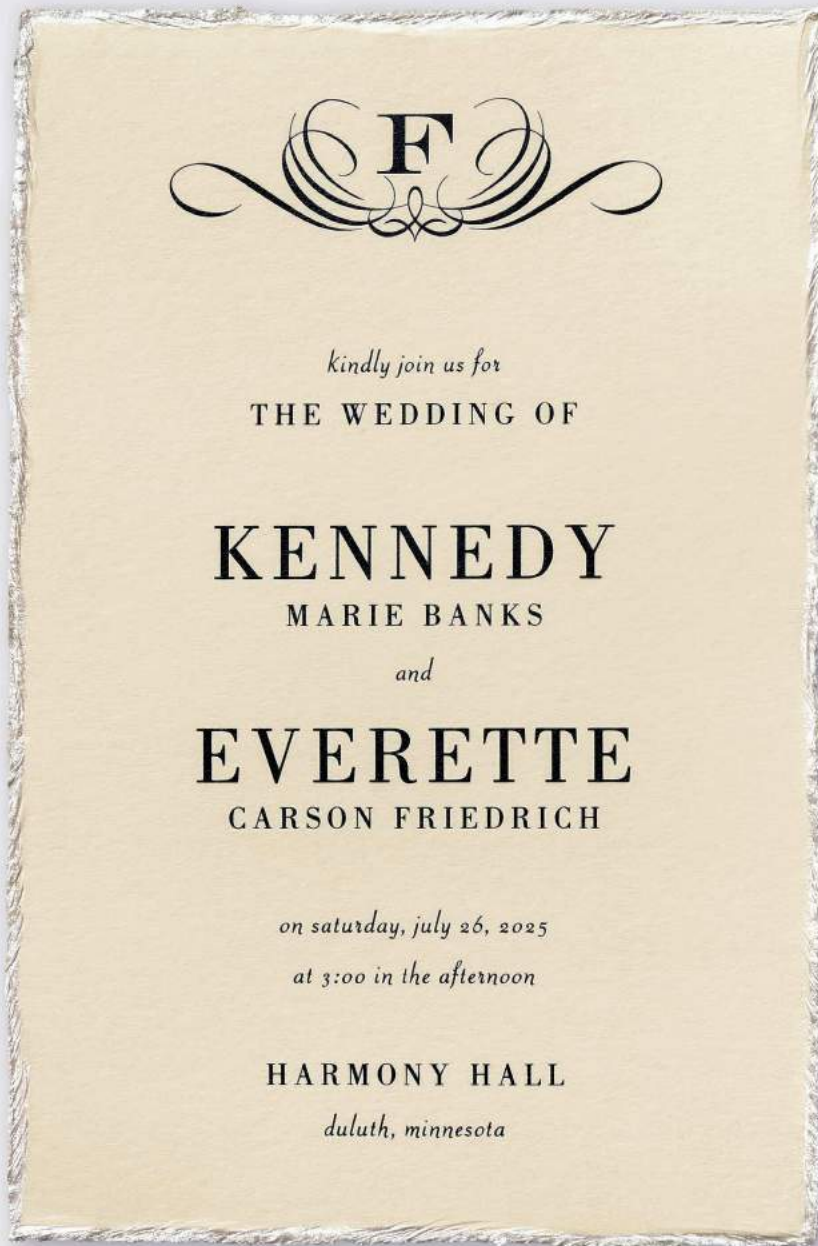

Invitation Features
Ink: Midnight Thermography Ink
Fonts: Piranesi Italic/Bodoni Pro Book
Paper: Smooth 130 lb.

Invitation - CL63133
Monogram: 12919M
Envelope: Pointed Flap
Price Group: C3

Reception Card - CLR63133
Price Group: CLR3

Response Card - CLE63133
Price Group: CLE3