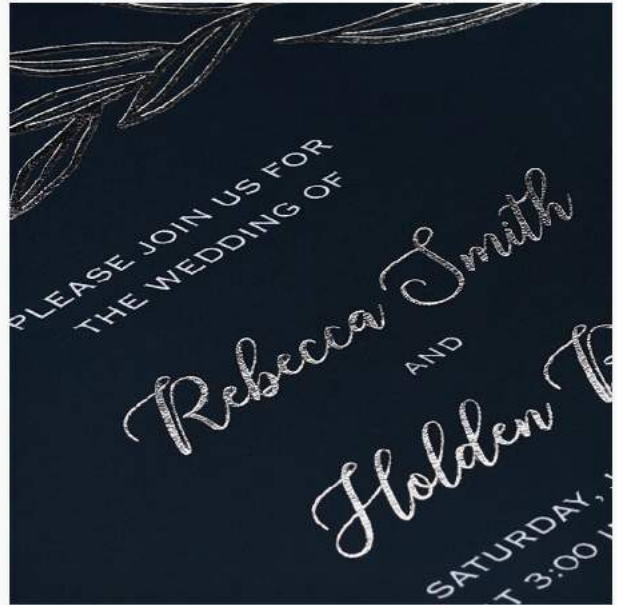

Spectrum Imaging Center

Spectrum SINCE 1973 **IMAGING CENTER**

**129-08 LIBERTY AVENUE,
RICHMOND HILL, NY 11419**

(718) 845-2700

FAX: (718) 641-9200
WEBSITE: WWW.SPECTRUMIMAGINGCENTER.COM
EMAIL: INFO@SPECTRUMIMAGINGCENTER.COM

• PRINTING • T-SHIRTS • SIGNS • PROMOS & GIFTS • PHOTOS • VIDEOS • PACK & SHIP