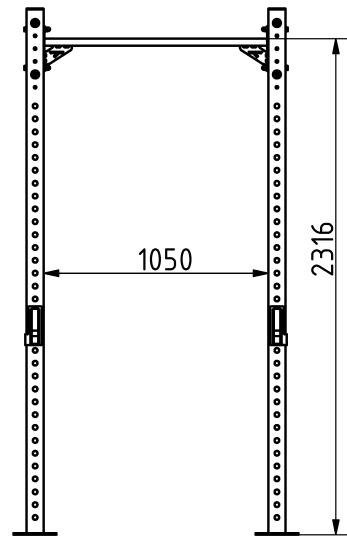

BESTRONG

[bestrongworld](#) [bestrongworld](#) [global.bestrong.com](#) info@bestrong.com