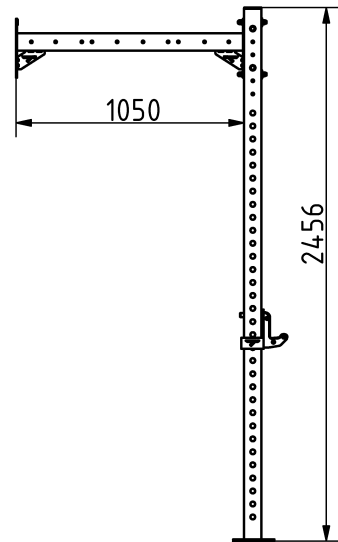

BESTRONG

[bestrongworld](#) [bestrongworld](#) [global.bestrong.com](#) info@bestrong.com