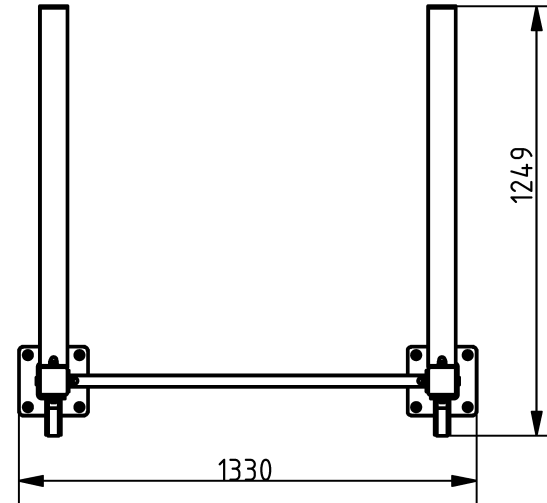

BESTRONG

[bestrongworld](#) [bestrongworld](#) [global.bestrong.com](#) info@bestrong.com