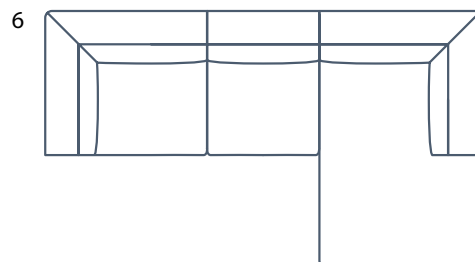

2-seater right armrest
W174 D92 H71

Chaise longue left
W104 D164 H71

Chaise longue right
W104 D164 H71

Rest module left
W144 D92 H71

Rest module right
W144 D92 H71

Make it your own

Design or re-design your sofa from time to time by assembling the modules in a new way.
Or just choose one of our predefined set-ups.

Favorite 1

3-seater
W282 D92 H71
1-seater left armrest
1-seater
1-seater right armrest

Favorite 2

2-seater
W208 D92 H71
1-seater left armrest
1-seater right armrest

Favorite 3

W266 D310 H71
2-seater left armrest
Corner
1-seater
Rest module right

Favorite 4

W266 D310 H71
Rest module left
1-seater
Corner
2-seater right armrest

Favorite 5

W282 D164 H71
Chaise longue left
1-seater
1-seater right armrest

Favorite 6

W282 D164 H71
1-seater left armrest
1-seater
Chaise longue right