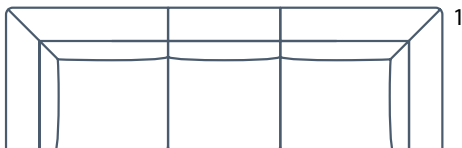

Fairfield modules

Ottoman
W72 D92 H43

1-seater
W74 D92 H71

2-seater
W144 D92 H71

Corner
W92 D92 H71

1-seater left armrest
W104 D92 H71

1-seater right armrest
W104 D92 H71

2-seater left armrest
W174 D92 H71

2-seater right armrest
W174 D92 H71

Chaise longue left
W104 D164 H71

Chaise longue right
W104 D164 H71

Rest module left
W144 D92 H71

Rest module right
W144 D92 H71

Make it your own

Design or re-design your sofa from time to time by assembling the modules in a new way.
Or just choose one of our predefined set-ups.

Favorite 1

3-seater
W282 D92 H71
1-seater left armrest
1-seater
1-seater right armrest

Favorite 2

2-seater
W208 D92 H71
1-seater left armrest
1-seater right armrest

Favorite 3

W266 D310 H71
2-seater left armrest
Corner
1-seater
Rest module right