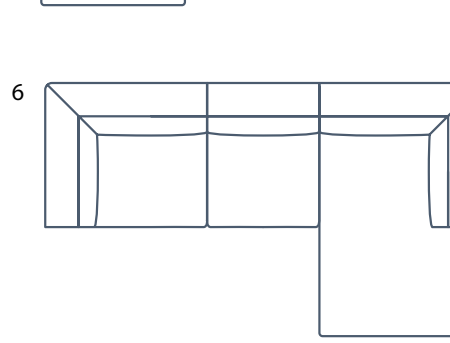

2-seater right armrest
W174 D92 H71

Chaise longue left
W104 D164 H71

Chaise longue right
W104 D164 H71

Rest module left
W144 D92 H71

Rest module right
W144 D92 H71

Make it your own

Design or re-design your sofa from time to time by assembling the modules in a new way.
Or just choose one of our predefined set-ups.

Favorite 1

3-seater
W282 D92 H71
1-seater left armrest
1-seater
1-seater right armrest

Favorite 2

2-seater
W208 D92 H71
1-seater left armrest
1-seater right armrest

Favorite 3

W266 D310 H71
2-seater left armrest
Corner
1-seater
Rest module right

Favorite 4

W266 D310 H71
Rest module left
1-seater
Corner
2-seater right armrest

Favorite 5

W282 D164 H71
Chaise longue left
1-seater
1-seater right armrest

Favorite 6

W282 D164 H71
1-seater left armrest
1-seater
Chaise longue right