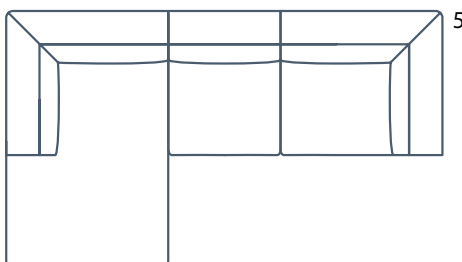

2-seater right armrest
W174 D92 H71

Chaise longue left
W104 D164 H71

Chaise longue right
W104 D164 H71

Rest module left
W144 D92 H71

Rest module right
W144 D92 H71

Make it your own

Design or re-design your sofa from time to time by assembling the modules in a new way.
Or just choose one of our predefined set-ups.

Favorite 1

3-seater
W282 D92 H71
1-seater left armrest
1-seater
1-seater right armrest

Favorite 2

2-seater
W208 D92 H71
1-seater left armrest
1-seater right armrest

Favorite 3

W266 D310 H71
2-seater left armrest
Corner
1-seater
Rest module right

Favorite 4

W266 D310 H71
Rest module left
1-seater
Corner
2-seater right armrest

Favorite 5

W282 D164 H71
Chaise longue left
1-seater
1-seater right armrest

Favorite 6

W282 D164 H71
1-seater left armrest
1-seater
Chaise longue right