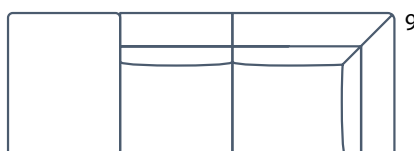

Favorite 4

W266 D310 H71
Rest module left
1-seater
Corner
2-seater right armrest

Favorite 5

W282 D164 H71
Chaise longue left
1-seater
1-seater right armrest

Favorite 6

W282 D164 H71
1-seater left armrest
1-seater
Chaise longue right

Favorite 7

W208 D164 H71
1-seater left armrest
Chaise longue right

Favorite 8

W208 D164 H71
Chaise longue left
1-seater right armrest

Favorite 9

W250 D92 H71
Ottoman
1-seater
1-seater right armrest

Favorite 10