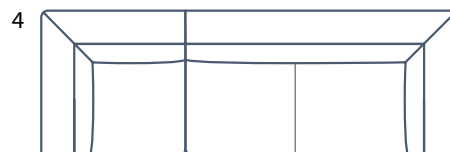

Fairfield modules

Ottoman
W72 D92 H43

1-seater
W74 D92 H71

2-seater
W144 D92 H71

Corner
W92 D92 H71

1-seater left armrest
W104 D92 H71

1-seater right armrest
W104 D92 H71

2-seater left armrest
W174 D92 H71

2-seater right armrest
W174 D92 H71

Chaise longue left
W104 D164 H71

Chaise longue right
W104 D164 H71

Rest module left
W144 D92 H71

Rest module right
W144 D92 H71

Make it your own

Design or re-design your sofa from time to time by assembling the modules in a new way.
Or just choose one of our predefined set-ups.

Favorite 1

3-seater
W282 D92 H71
1-seater left armrest
1-seater
1-seater right armrest

Favorite 2

2-seater
W208 D92 H71
1-seater left armrest
1-seater right armrest

Favorite 3

W266 D310 H71
2-seater left armrest
Corner
1-seater
Rest module right