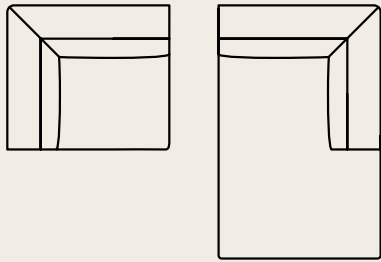

Infinite possibilities

With no more than a few elements you're able to create the sofa of your dreams. Whether you need plenty of room for guests at cocktail hour or a place to curl up for relaxing Sundays – we got you covered.

Mix and match
the modules to
make it fit your
living room
perfectly

infinite possibilities – fairfield modular sofa –
f
infinite possibilities – fairfield modular sofa –