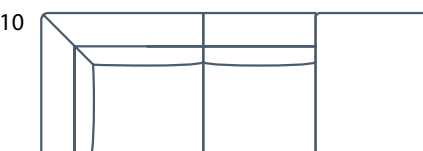

Favorite 4

W266 D310 H71
Rest module left
1-seater
Corner
2-seater right armrest

Favorite 5

W282 D164 H71
Chaise longue left
1-seater
1-seater right armrest

Favorite 6

W282 D164 H71
1-seater left armrest
1-seater
Chaise longue right

Favorite 7

W208 D164 H71
1-seater left armrest
Chaise longue right

Favorite 8

W208 D164 H71
Chaise longue left
1-seater right armrest

Favorite 9

W250 D92 H71
Ottoman
1-seater
1-seater right armrest

Favorite 10