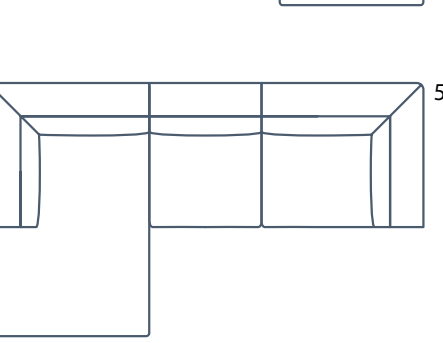

2-seater right armrest
W174 D92 H71

Chaise longue left
W104 D164 H71

Chaise longue right
W104 D164 H71

Rest module left
W144 D92 H71

Rest module right
W144 D92 H71

Make it your own

Design or re-design your sofa from time to time by assembling the modules in a new way.
Or just choose one of our predefined set-ups.

Favorite 1

3-seater
W282 D92 H71
1-seater left armrest
1-seater
1-seater right armrest

Favorite 2

2-seater
W208 D92 H71
1-seater left armrest
1-seater right armrest

Favorite 3

W266 D310 H71
2-seater left armrest
Corner
1-seater
Rest module right

Favorite 4

W266 D310 H71
Rest module left
1-seater
Corner
2-seater right armrest

Favorite 5

W282 D164 H71
Chaise longue left
1-seater
1-seater right armrest

Favorite 6

W282 D164 H71
1-seater left armrest
1-seater
Chaise longue right