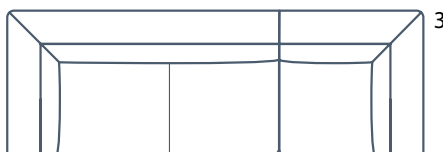

Fairfield modules

Ottoman
W72 D92 H43

1-seater
W74 D92 H71

2-seater
W144 D92 H71

Corner
W92 D92 H71

1-seater left armrest
W104 D92 H71

1-seater right armrest
W104 D92 H71

2-seater left armrest
W174 D92 H71

2-seater right armrest
W174 D92 H71

Chaise longue left
W104 D164 H71

Chaise longue right
W104 D164 H71

Rest module left
W144 D92 H71

Rest module right
W144 D92 H71

Make it your own

Design or re-design your sofa from time to time by assembling the modules in a new way.
Or just choose one of our predefined set-ups.

Favorite 1

3-seater
W282 D92 H71
1-seater left armrest
1-seater
1-seater right armrest

Favorite 2

2-seater
W208 D92 H71
1-seater left armrest
1-seater right armrest

Favorite 3

W266 D310 H71
2-seater left armrest
Corner
1-seater
Rest module right