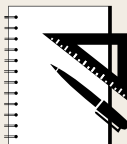

Fairfield is protected through exclusive design rights to keep your business protected against copies