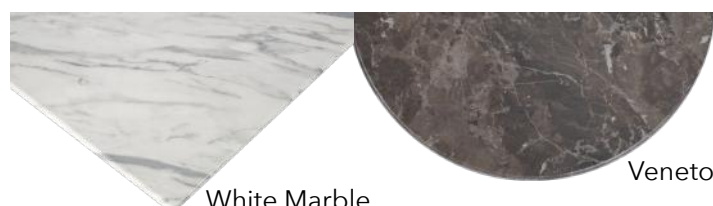

White Marble

Veneto