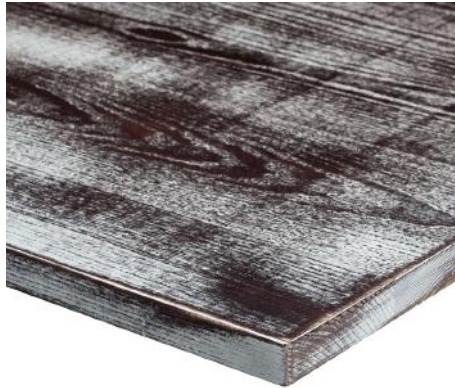

Distressed