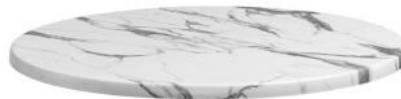

Dark Marble / Brass Trim

White Marble / Chrome Trim

SIZES INCLUDE

Square	Round (Diameter)	Rectangle
60cm x 60cm	60cm	110cm x 60cm
70cm x 70cm	70cm	120cm x 70cm
80cm x 80cm	80cm	120cm x 80cm
	90cm	

Topalit Table Tops

Concrete

Timber

White Marble

Veneto

Robinia Teak Wood Collection

Endura Table Tops

Black

Natural Wood

White Marble

Cement

Grey

Compact Laminate Tops

Marble Anthracite / Black / Taupe / White

Maracaibo

Cherry

RANGE OF SIZES AVAILABLE CONTACT US TO DISCUSS YOUR REQUIREMENTS