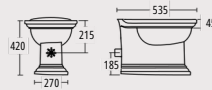

Back to wall pan