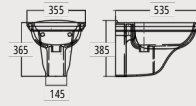

Wall-hung bidet