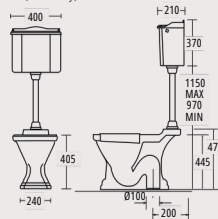

Low level cistern
(lever only)