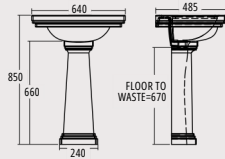

Astoria Collection

Large basin 640mm and pedestal