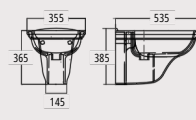

Wall-hung pan