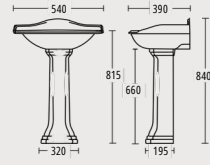

Small basin and pedestal