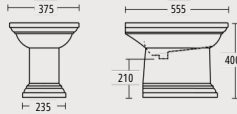

Carlyon Collection

Bidet

Wall-hung pan

Back to wall pan

**Close coupled pan & cistern
(push button)**