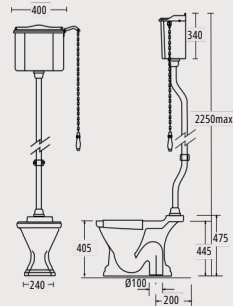

High level cistern