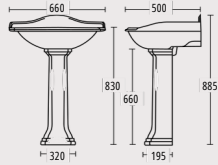

Heyford Collection

Large basin and pedestal