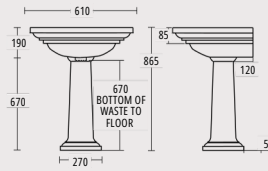

Medium basin and pedestal