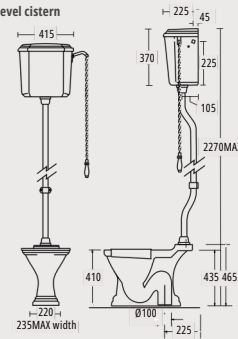

High level cistern