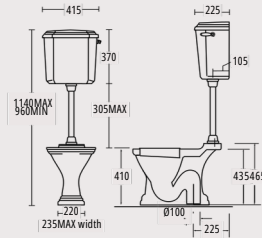

Low level cistern
(lever only)