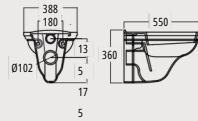

Wall-hung pan