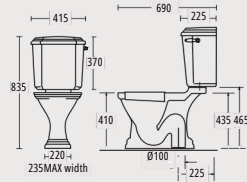

Wall-hung pan