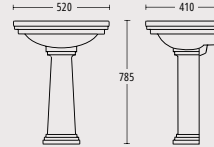

Medium basin 520mm and pedestal