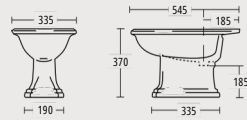

Close coupled pan & cistern
(lever or push button)

Bidet