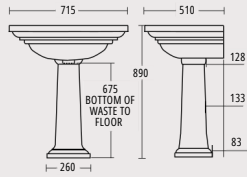

Carlyon Collection

Large basin and pedestal