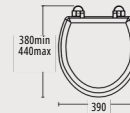

**Close coupled pan & cistern
(push button)**