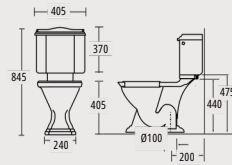

Oval solid wood toilet seat
with standard hinge