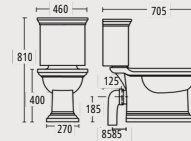

**Close coupled pan & cistern
(push button)**