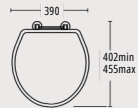

High level cistern