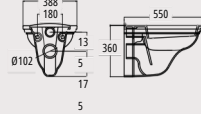

Wall-hung pan