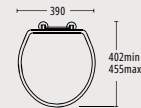

High level cistern