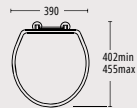

**Close coupled pan & cistern
(push button)**