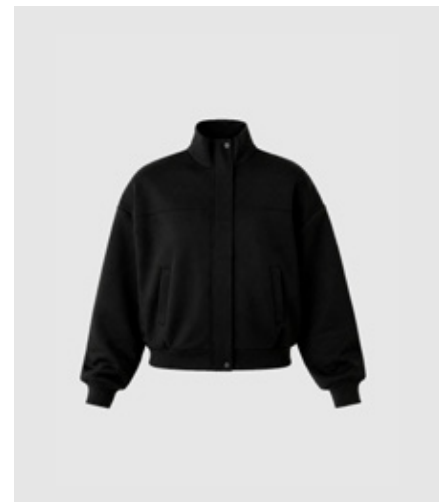

SLMERMAID ZIP JACKET
Black
46% Modal, 44% Polyester, 10% Elastane
RRP 89,99 EUR | WHS 32,14 EUR