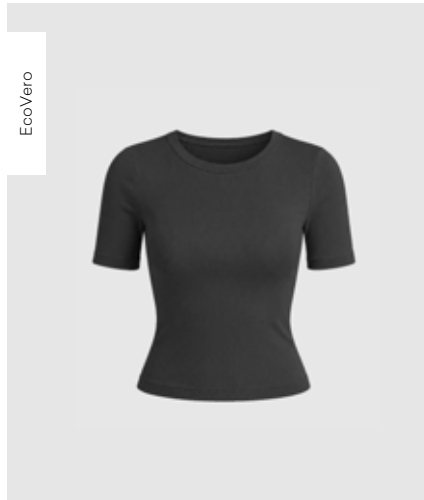

63% Cotton, 28% Acrylic, 9% Elastane  
RRP 39,99 EUR | WHS 14,28 EUR

EcoVero

WBLLULLU SS TEE  
Chocolate | White Stripe

63% Cotton, 28% Acrylic, 9% Elastane  
RRP 39,99 EUR | WHS 14,28 EUR

WBLLULLU SS TEE  
Midnight Blue | White Stripe  
63% Cotton, 28% Acrylic, 9% Elastane  
RRP 39,99 EUR | WHS 14,28 EUR