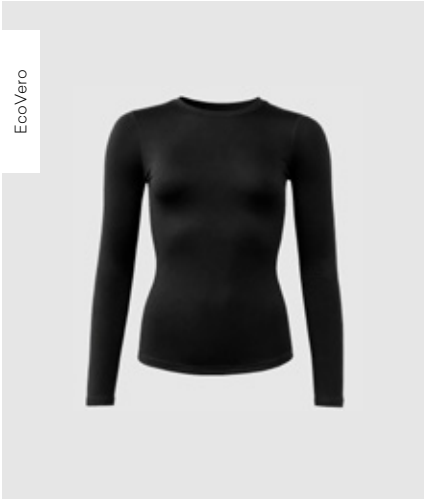

EcoVero

WBLLOLA LS TEE

Black

96% ECOVERO™ Viscose, 4% Elastane
RRP 34,99 EUR | WHS 12,50 EUR