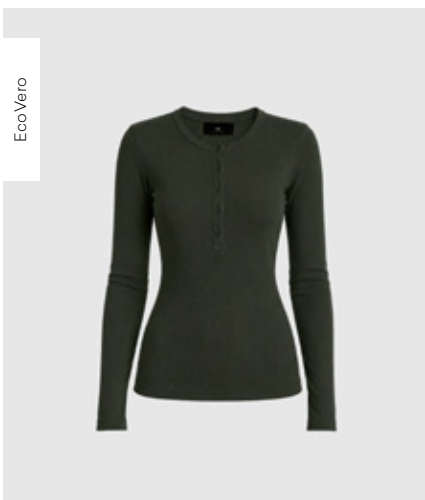

WBLLULLU LS HENLEY TEE
Dark Green
63% Cotton, 28% Acrylic, 9% Elastane
RRP 49,99 EUR | WHS 17,85 EUR