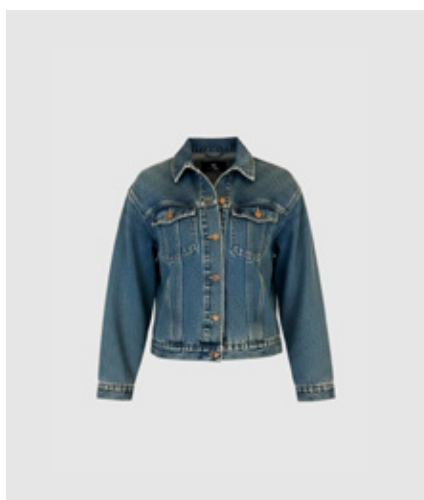

WBLMARTHA OVERSIZED DENIM JKT
Vintage Blue
80% Cotton, 15% Polyester, 5% Viscose
RRP 99,99 EUR | WHS 35,71 EUR