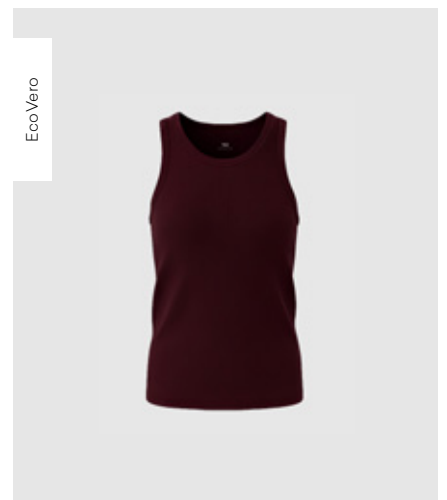

WBLDORDI TANK
Dark Wine | 48% Cotton,
48% ECOVERO™ Modal, 4% Elastane
RRP 29,99 EUR | WHS 10,71 EUR