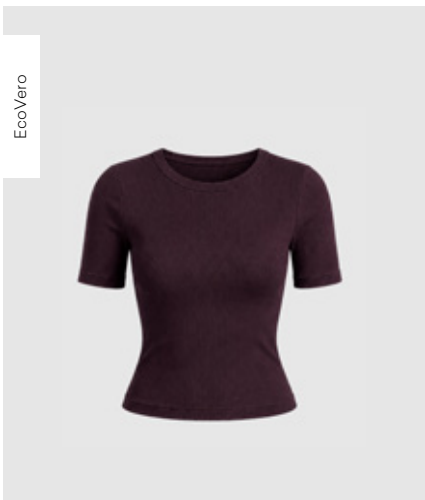

WBLLULLU SS TEE
Dark Aubergine
63% Cotton, 28% Acrylic, 9% Elastane
RRP 39,99 EUR | WHS 14,28 EUR