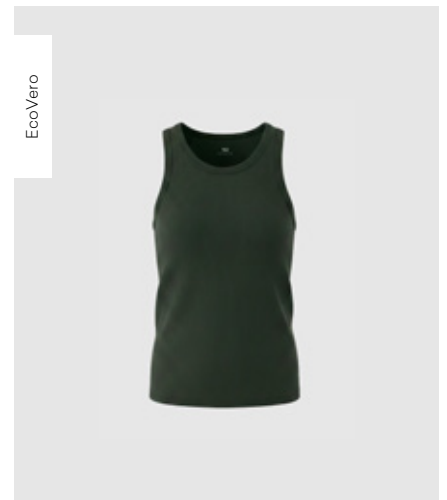

WBLDORDI TANK
Dark Green | 48% Cotton,
48% ECOVERO™ Modal, 4% Elastane
RRP 29,99 EUR | WHS 10,71 EUR