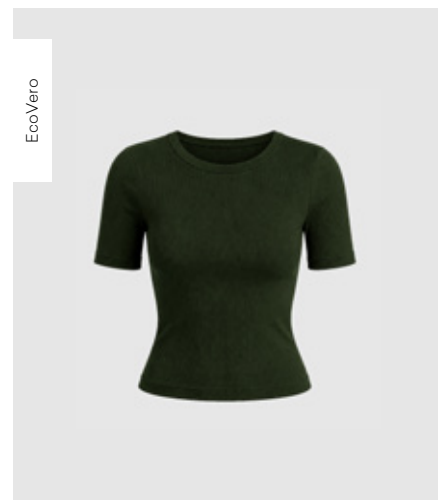

76% Tencel, 22% Wool, 2% Spandex  
RRP 34,99 EUR | WHS 12,50 EUR

EcoVero

WBLULLU SS TEE

Midnight Blue

63% Cotton, 28% Acrylic, 9% Elastane  
RRP 39,99 EUR | WHS 14,28 EUR

EcoVero

WBLULLU SS TEE

Dark Green