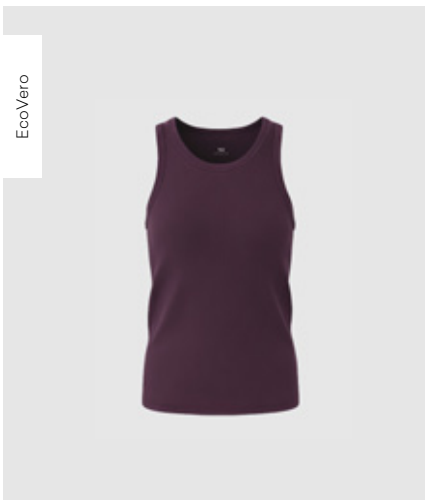

WBLDORDI TANK
Blackberry Cherry | 48% Cotton,
48% ECOVERO™ Modal, 4% Elastane
RRP 29,99 EUR | WHS 10,71 EUR