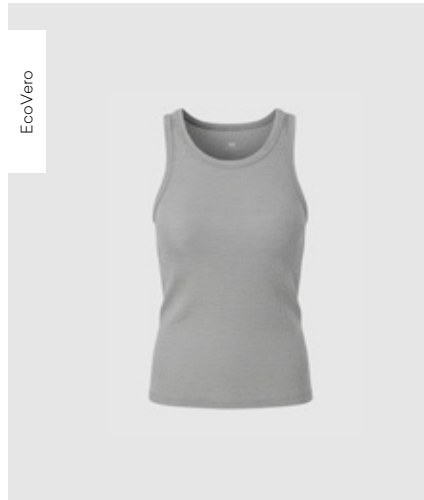

WBLDORDI TANK  
Dark Wine | 48% Cotton,  
48% ECOVERO™ Modal, 4% Elastane  
RRP 29,99 EUR | WHS 10,71 EUR

WBLDORDI TANK  
White | 48% Cotton,  
48% ECOVERO™ Modal, 4% Elastane  
RRP 29,99 EUR | WHS 10,71 EUR