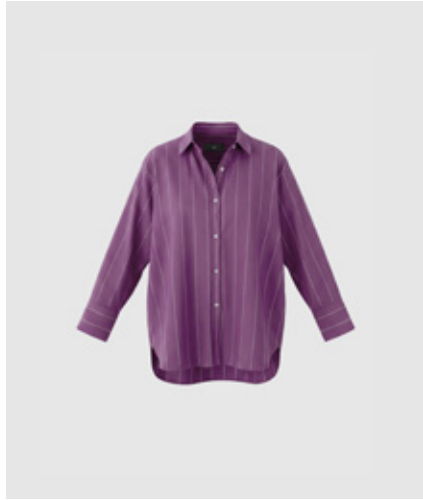

WBLNOA LS STRIPED SHIRT  
Blackberry Cherry | White Stripe  
100% Cotton  
RRP 79,99 EUR | WHS 28,57 EUR

WBLNOA LS STRIPED SHIRT  
Aall Day Blue | Stripe  
100% Cotton  
RRP 79,99 EUR | WHS 28,57 EUR

WBLNOA LS SHIRT  
White  
100% Cotton  
RRP 79,99 EUR | WHS 28,57 EUR