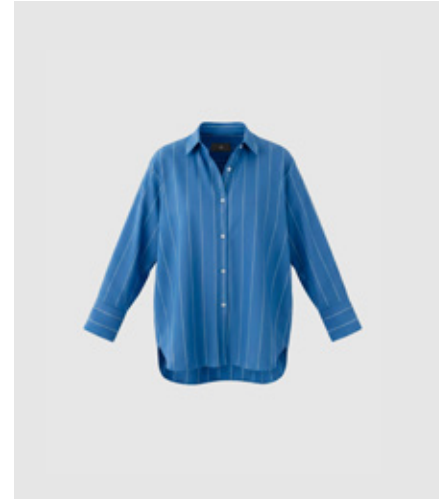

WBLNOA LS STRIPED SHIRT  
Blackberry Cherry | White Stripe  
100% Cotton  
RRP 79,99 EUR | WHS 28,57 EUR

WBLNOA LS STRIPED SHIRT  
Aall Day Blue | Stripe  
100% Cotton  
RRP 79,99 EUR | WHS 28,57 EUR

WBLNOA LS SHIRT  
White  
100% Cotton  
RRP 79,99 EUR | WHS 28,57 EUR