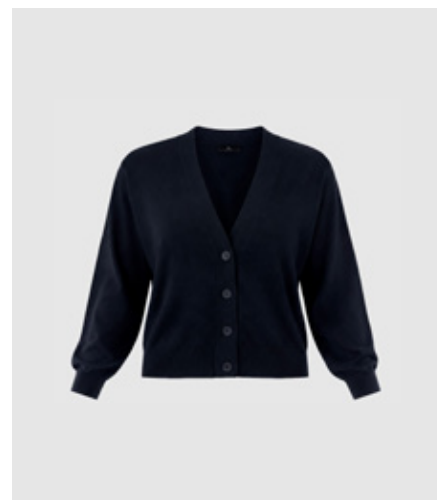

WBLMARGOT LS CARDIGAN
Navy
50% Viscose, 28% Polyester, 22% Nylon
RRP 79,99 EUR | WHS 28,57 EUR