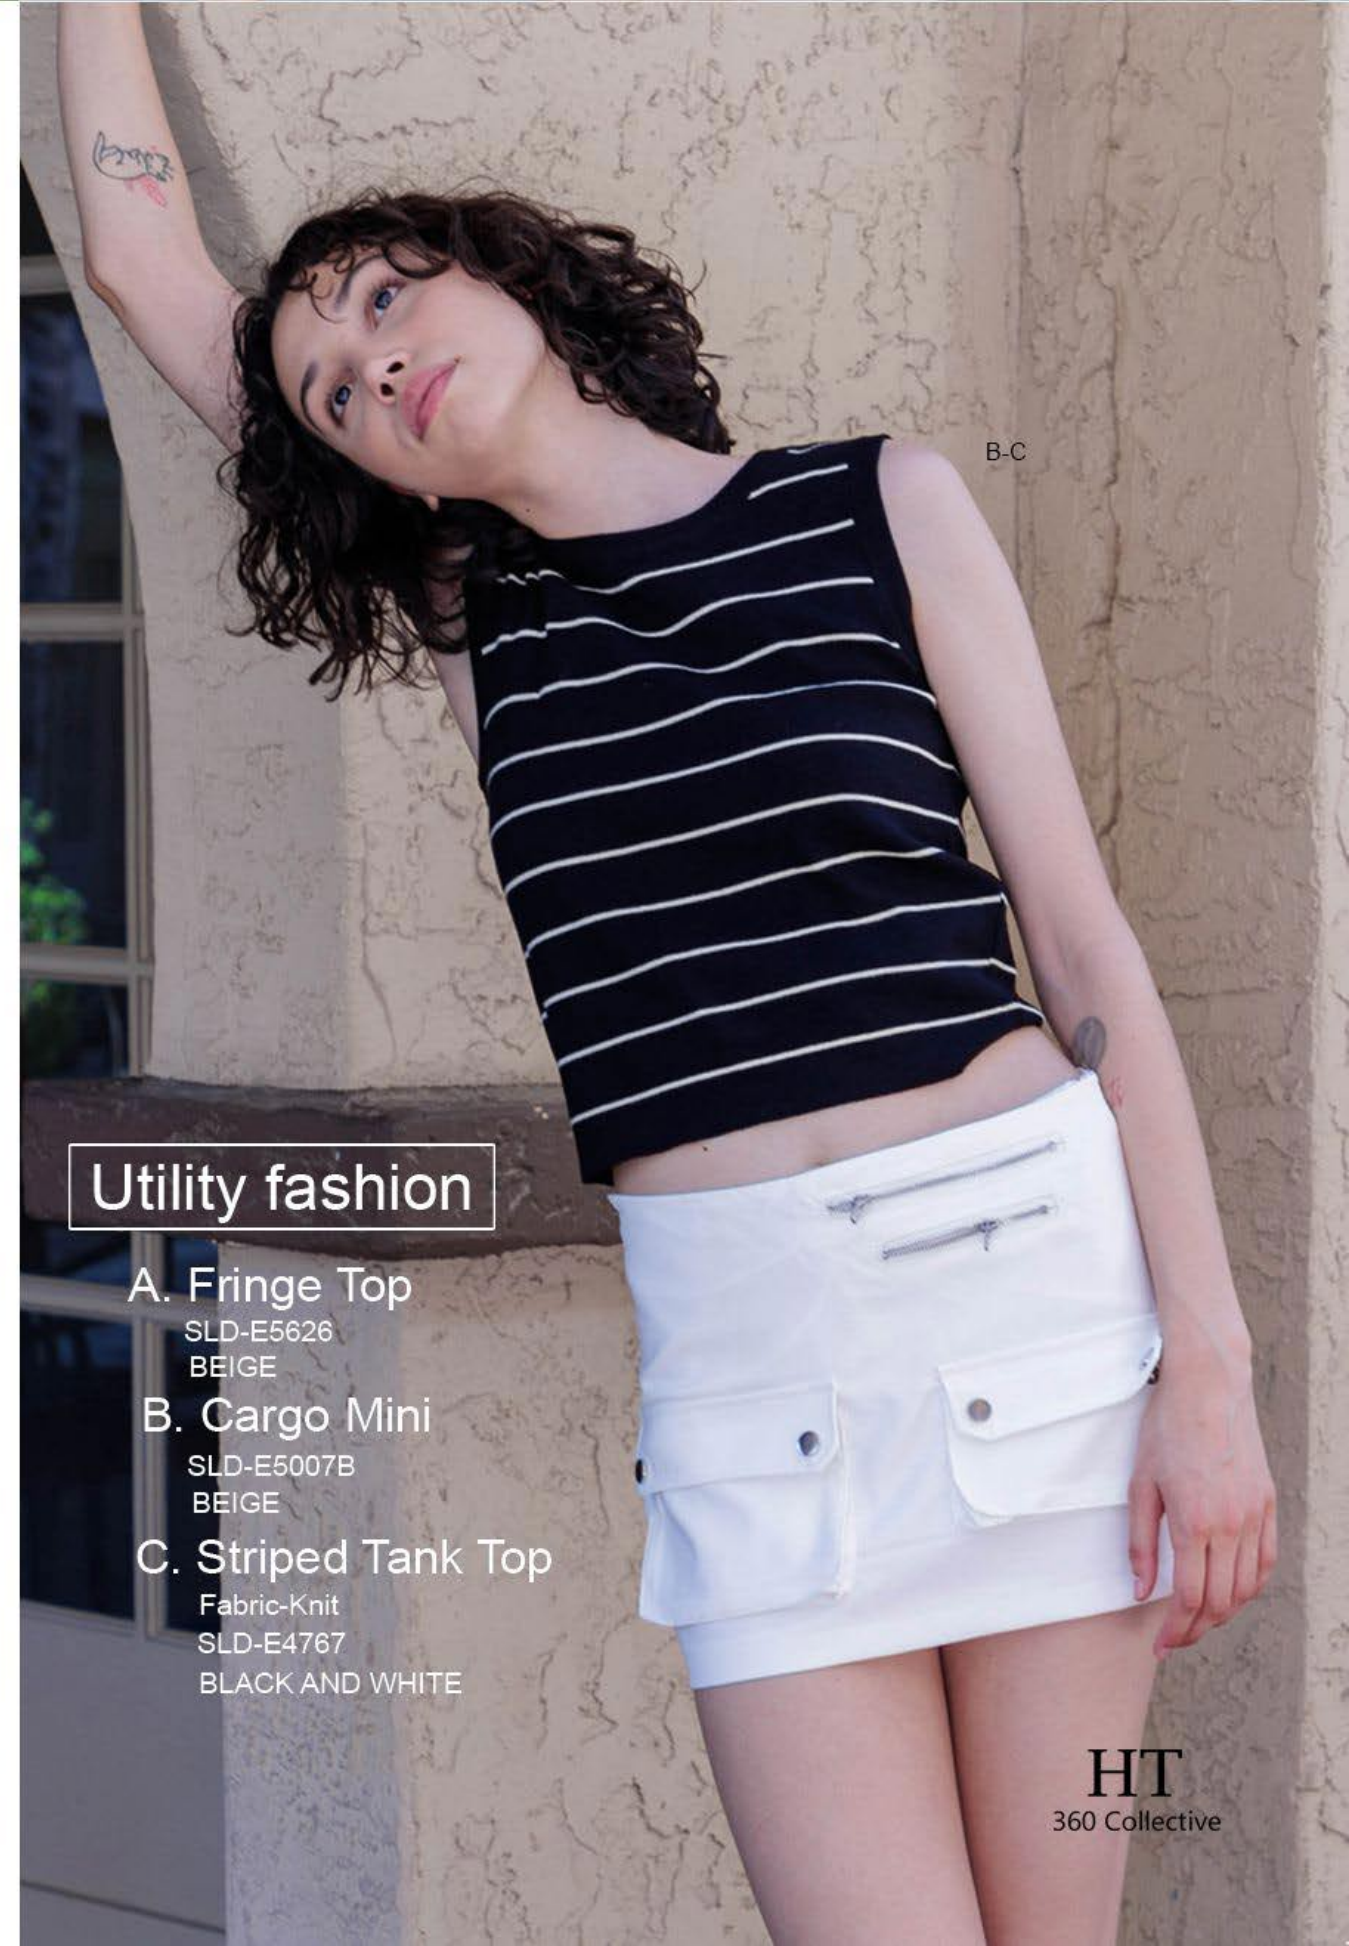

B-C

Utility fashion

A. Fringe Top

SLD-E5626
BEIGE

B. Cargo Mini

SLD-E5007B
BEIGE

C. Striped Tank Top

Fabric-Knit
SLD-E4767
BLACK AND WHITE