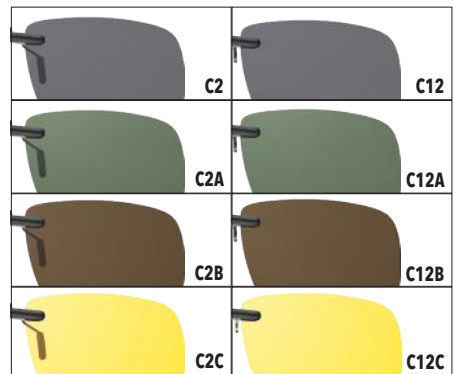

C2A - C12A
54 - 15

Yellow polarized high contrast lenses UV 360 CAT 1