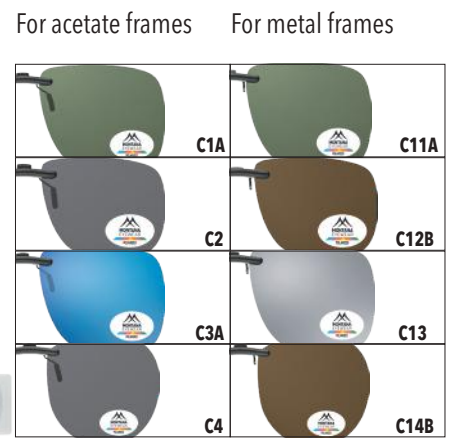

POLARIZED

Clip ons Flip up

Yellow polarized high contrast lenses UV 360 CAT 1

Yellow polarized high contrast lenses UV 360 CAT 1

PB1

NEW
PDCLIP28

POLARIZED

28x Bestsellers Clip ons Polarized, C7- C8 - C9 - C10

- + CLIP ONS DISPLAY MDCLIP
- + Presentation box PB1

MDCLIP

PDCLIP24

POLARIZED
24x Bestseller Clip ons Polarized in Presentation Box (PB1) Including Display MDCLIP

CASE INCLUDED

PDC20 POLARIZED

20x Clip ons in Presentation box (PB1)
Clip ons for Acetate frames x10:
1xC1+A+C 1xC2+B+C 1xC3+A 1xC4+B
Clip ons for Metal frames x10:
1xC11+A+B 1xC12+A+B 1xC13+B 1xC14+A

CASE INCLUDED

Clip ons Flip up
PDC21 POLARIZED

20x Clip ons in Presentation box (PB1)
2x1969 + A + B 1x1969C
2x1970 + A + B 1x1972C
2x1972 + A + B

POUCH INCLUDED

PDC22 POLARIZED

20x Clip ons in Presentation box (PB1)
Clip ons for Acetate frames x10: 2xC5 2xC5A 1xC5B
2xC6 1xC6A 2xC6B
Clip ons for Metal frames x10: 2xC55 1xC55A 2xC55B
2xC66 2xC66A 1xC66B

CASE INCLUDED

Clip ons

POLARIZED

Clip system for Acetate frames

Clip system for Metal frames

MDCLIP

200x400x120

Empty display for clip ons