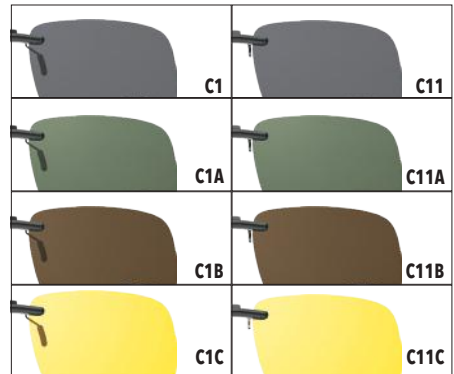

CASE INCLUDED

POLARIZED

C4 - C14
57 - 15

Yellow polarized high contrast lenses UV 360 CAT 1

For acetate frames

For metal frames

POLARIZED

C1 - C11
62 - 15