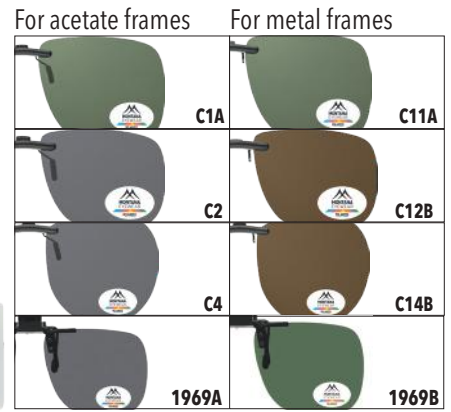

POLARIZED

Clip ons Flip up

Yellow polarized high contrast lenses UV 360 CAT 1

Yellow polarized high contrast lenses UV 360 CAT 1

PB1

NEW
PDCLIP28

POLARIZED

28x Bestsellers Clip ons Polarized, C7- C8 - C9 - C10

- + CLIP ONS DISPLAY MDCLIP
- + Presentation box PB1

MDCLIP

PDCLIP24

POLARIZED
24x Bestseller Clip ons Polarized in Presentation Box (PB1) Including Display MDCLIP

CASE INCLUDED

PDC20 POLARIZED

20x Clip ons in Presentation box (PB1)
Clip ons for Acetate frames x10:
1xC1+A+C 1xC2+B+C 1xC3+A 1xC4+B
Clip ons for Metal frames x10:
1xC11+A+B 1xC12+A+B 1xC13+B 1xC14+A

CASE INCLUDED

Clip ons Flip up
PDC21 POLARIZED

20x Clip ons in Presentation box (PB1)
2x1969 + A + B 1x1969C
2x1970 + A + B 1x1972C
2x1972 + A + B

POUCH INCLUDED

PDC22 POLARIZED

20x Clip ons in Presentation box (PB1)
Clip ons for Acetate frames x10: 2xC5 2xC5A 1xC5B
2xC6 1xC6A 2xC6B
Clip ons for Metal frames x10: 2xC55 1xC55A 2xC55B
2xC66 2xC66A 1xC66B