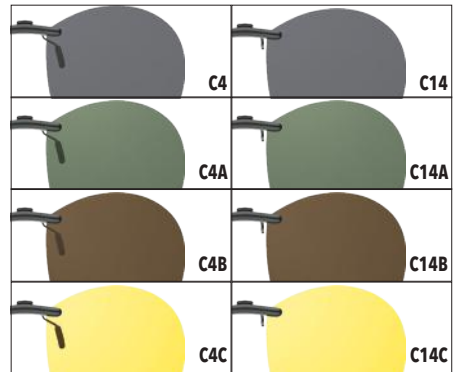

CASE INCLUDED

Clip ons

POLARIZED

Clip system for Acetate frames

Clip system for Metal frames

MDCLIP

200x400x120

Empty display for clip ons

CASE INCLUDED

POLARIZED

C4 - C14
57 - 15

Yellow polarized high contrast lenses UV 360 CAT 1

For acetate frames

For metal frames

POLARIZED

C1 - C11
62 - 15