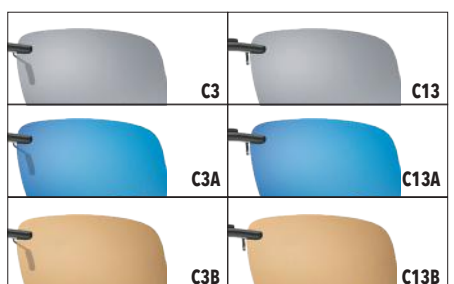

POLARIZED

C2A - C12A
54 - 15

Yellow polarized high contrast lenses UV 360 CAT 1

REVO POLARIZED

C3A - C13A
62 - 15

UV400 - CAT. 3

Clip ons

FLIP UP