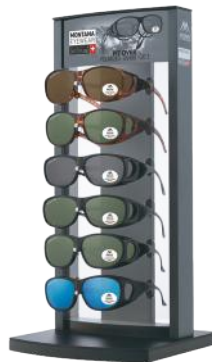

MD6FO

470x230x230 mm Display for 6 Fit overs