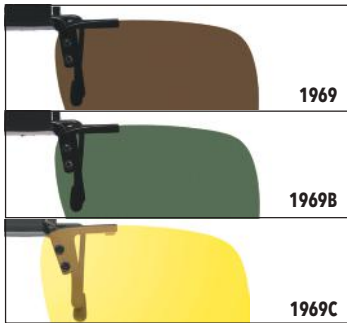

POLARIZED

C2A - C12A
54 - 15

Yellow polarized high contrast lenses UV 360 CAT 1

REVO POLARIZED

C3A - C13A
62 - 15

UV400 - CAT. 3

Clip ons

FLIP UP