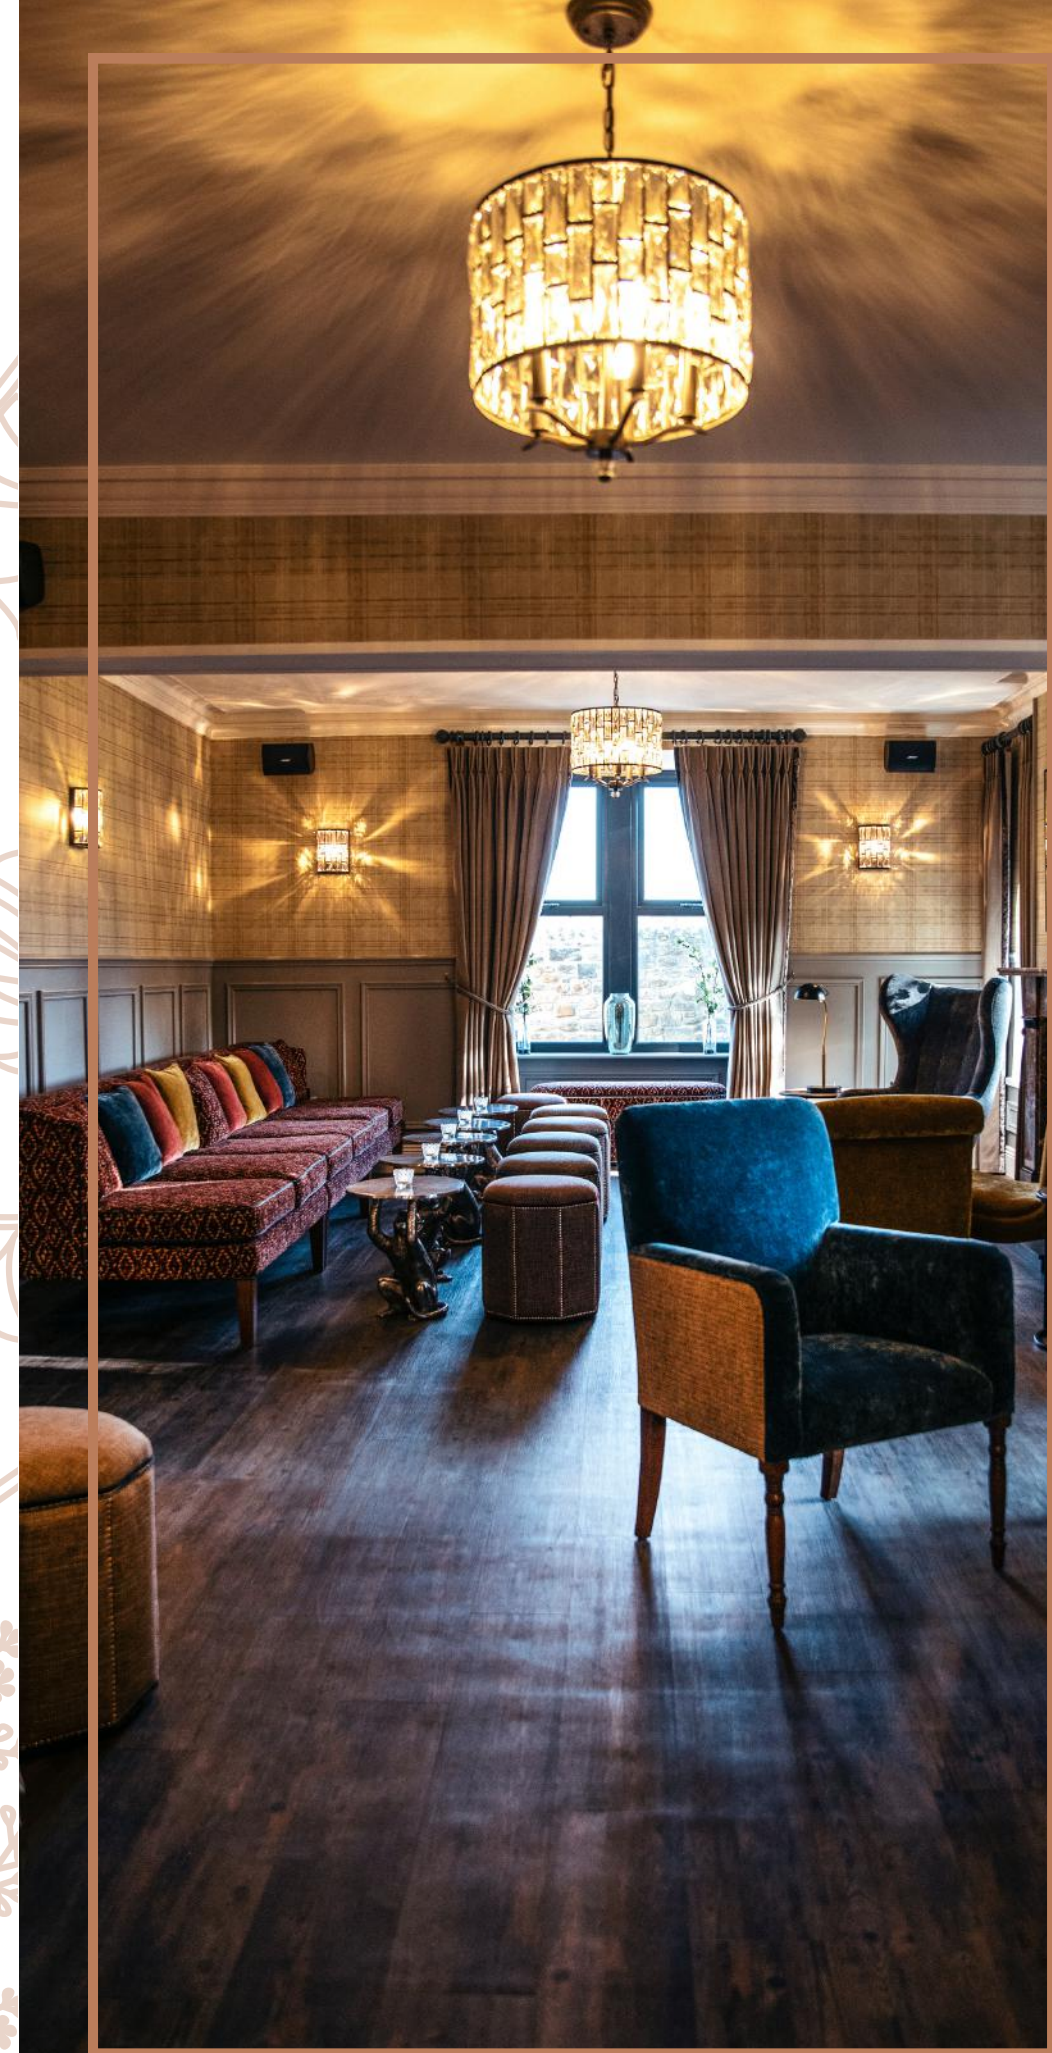

COCKTAIL LOUNGE

The lounge area is a uniquely special space, exuding a cool and stylish ambiance with its intimate setup. Adorned with mercury glass mirrors, Mulberry plaid wallpaper, luxurious crushed velvet seating, swivel egg chairs, exquisite crystal glass chandeliers, and twinkling wall lights, it offers a mesmerizing visual experience.

As the day transitions into dusk, it transforms into a cozy haven, complete with a real log burning fire and plush furniture where guests can unwind and immerse themselves in relaxation before the evening festivities commence.