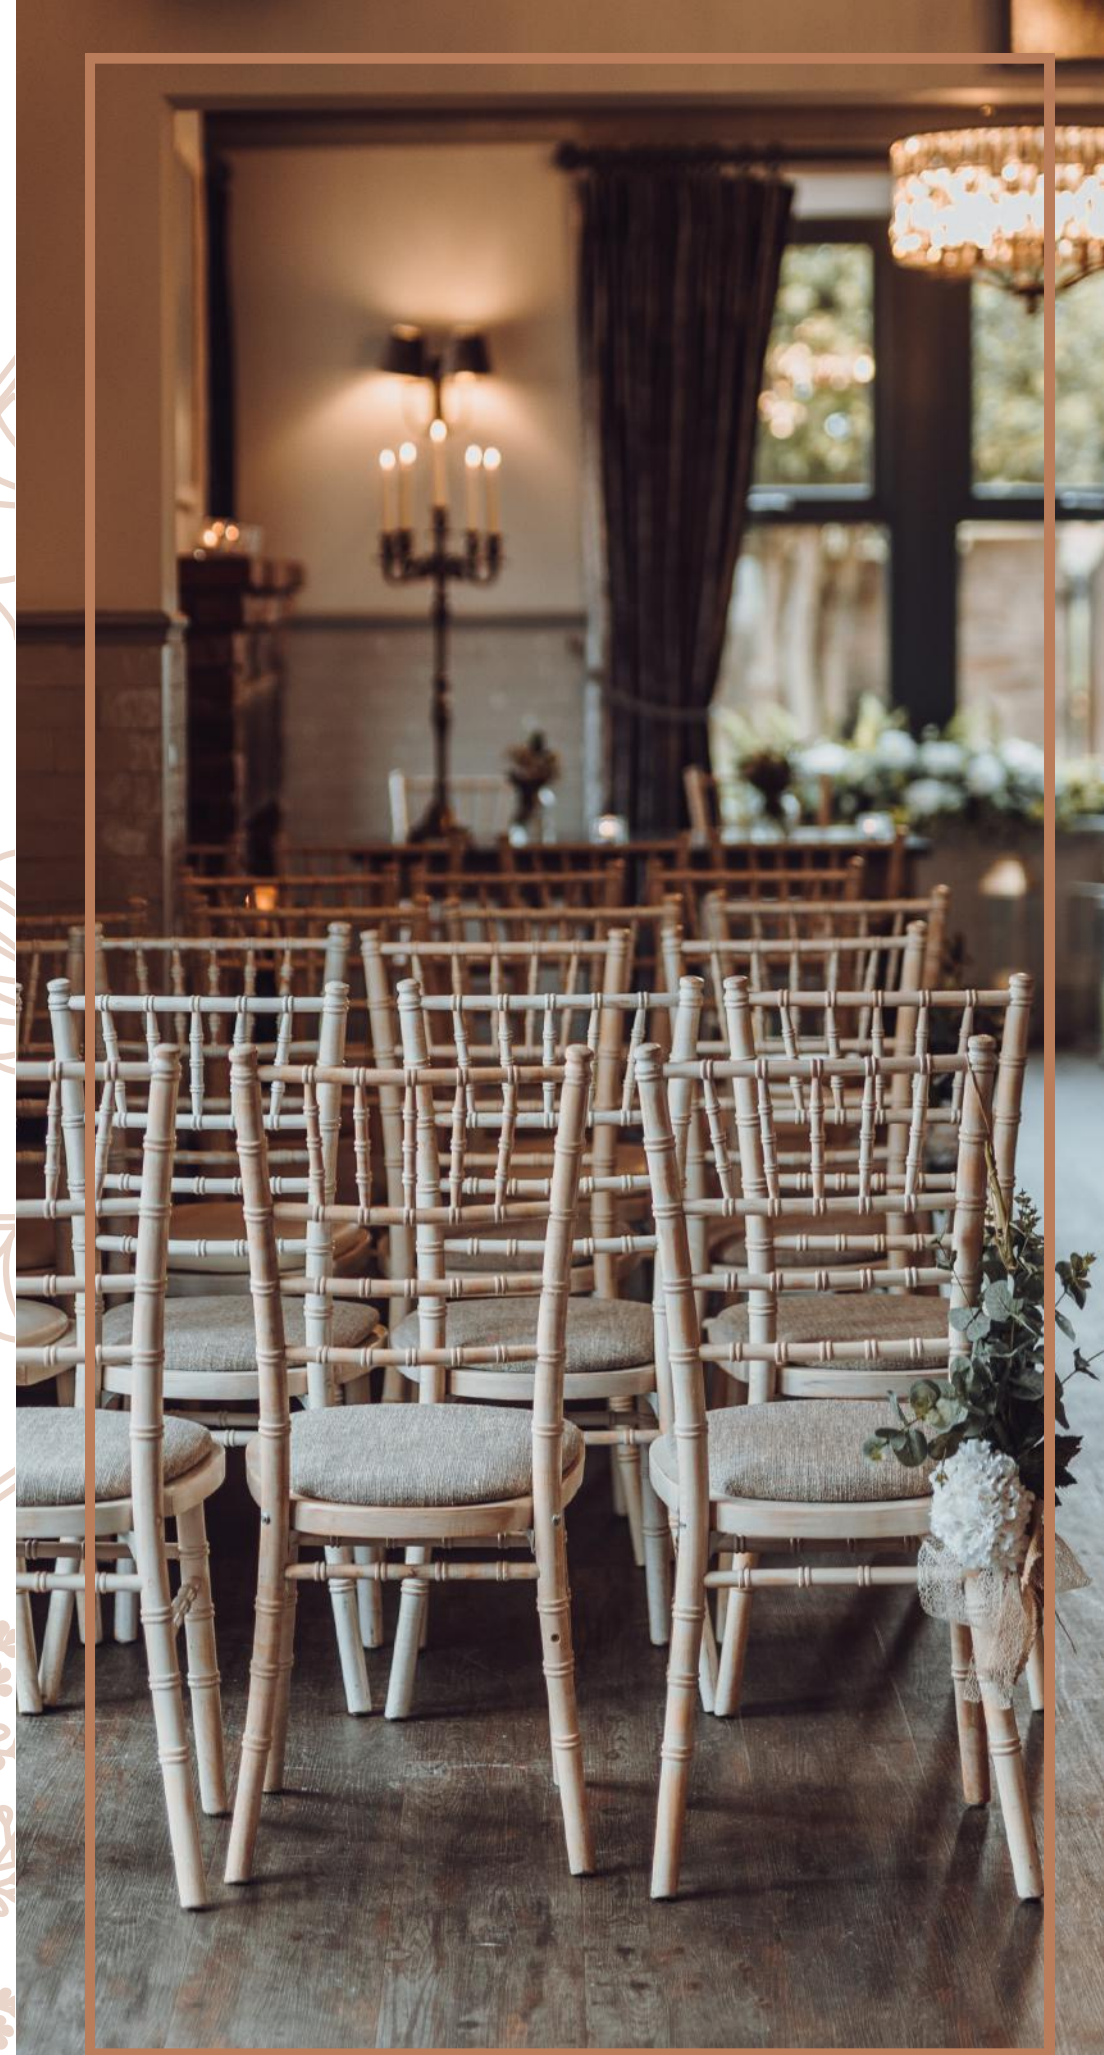

FARMHOUSE VENUE BROCHURE

The Farmhouse embodies an extraordinary experience with its six stunning bedrooms, including a captivating Penthouse Suite, picturesque grounds, and lavish interiors.

The Queens Head Garden Bar creates a seamless fusion of indoor and outdoor luxury, making every moment truly exceptional.

*A beautiful venue with its own
exclusive grounds in the heart of
the Beamish Valley...*

CEREMONY SUITE

The ceremony suite at the Farmhouse is an extraordinary space where you and your partner will exchange your all-important vows and begin your married life together! The room is adorned with elegant crushed velvet curtains, modern chandeliers, and specially commissioned contemporary art, creating a truly special atmosphere. Nestled within the serene grounds of the Beamish Valley, the large open windows of the suite provide breathtaking panoramic views, making your special day even more unforgettable.