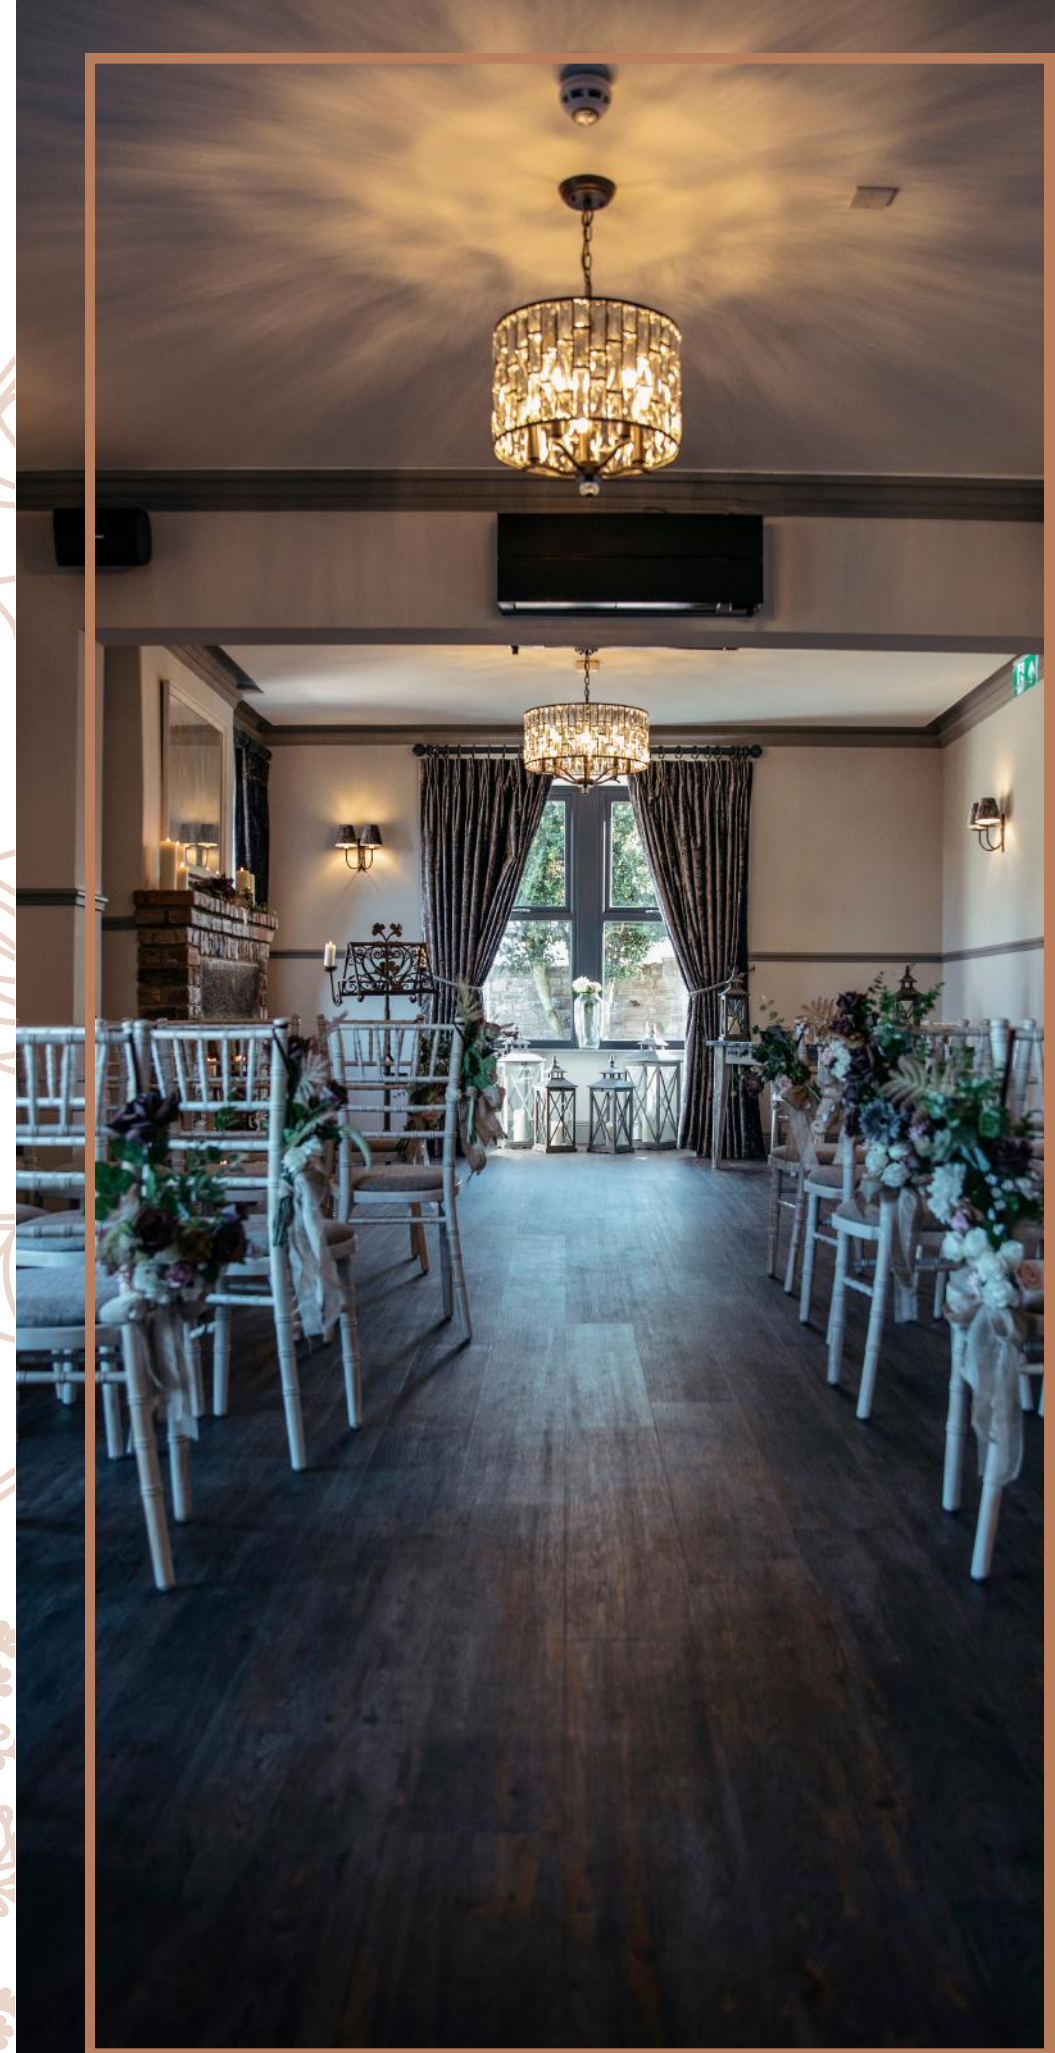

FARMHOUSE VENUE BROCHURE

The Farmhouse embodies an extraordinary experience with its six stunning bedrooms, including a captivating Penthouse Suite, picturesque grounds, and lavish interiors.

The Queens Head Garden Bar creates a seamless fusion of indoor and outdoor luxury, making every moment truly exceptional.

*A beautiful venue with its own
exclusive grounds in the heart of
the Beamish Valley...*

CEREMONY SUITE

The ceremony suite at the Farmhouse is an extraordinary space where you and your partner will exchange your all-important vows and begin your married life together! The room is adorned with elegant crushed velvet curtains, modern chandeliers, and specially commissioned contemporary art, creating a truly special atmosphere. Nestled within the serene grounds of the Beamish Valley, the large open windows of the suite provide breathtaking panoramic views, making your special day even more unforgettable.

This is the ideal sunset spot to enjoy handcrafted cocktails and tasty tipples, whilst catching up with friends and family.

FARMHOUSE GRAND ENTRANCE

The 150-year-old stone Farmhouse awaits at the end of a private driveway, accessible only through a grand gated entrance. This historic abode is perched at the zenith of the picturesque Beamish Valley, enveloped by its very own expansive grounds, offering an exclusive setting for capturing timeless photographs.