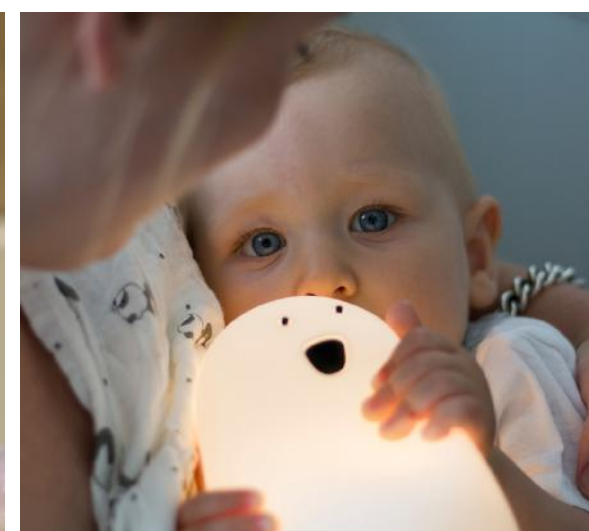

WE LIGHT UP THE DARKNESS

Rabbit & Friends