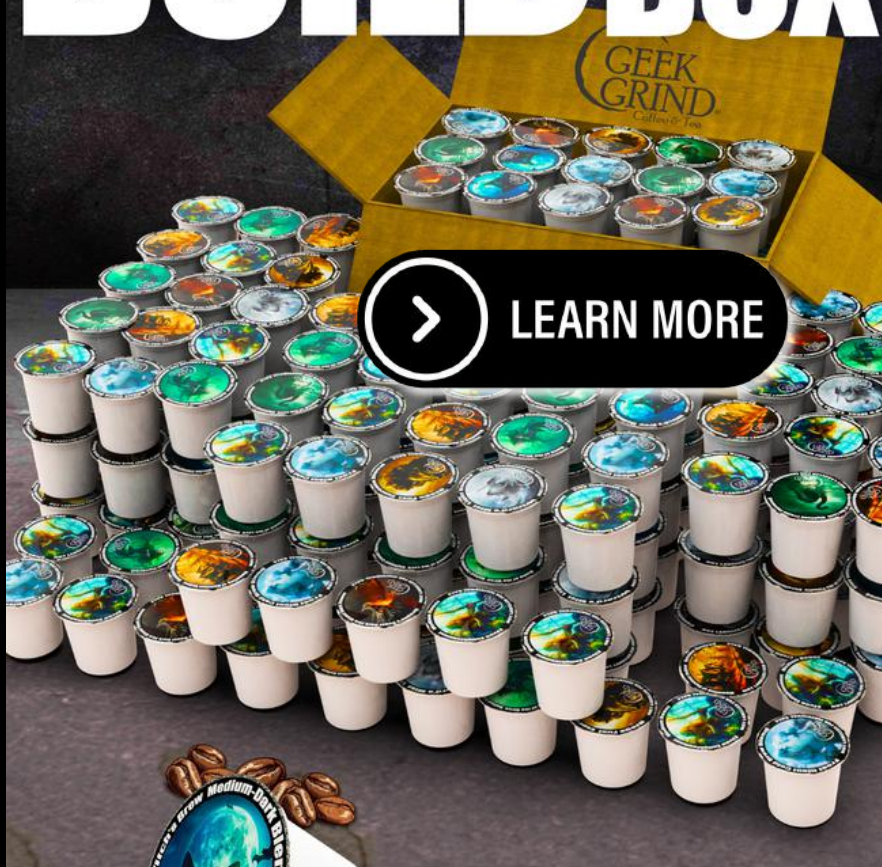

INTRODUCING THE NEW BUILD A BOX