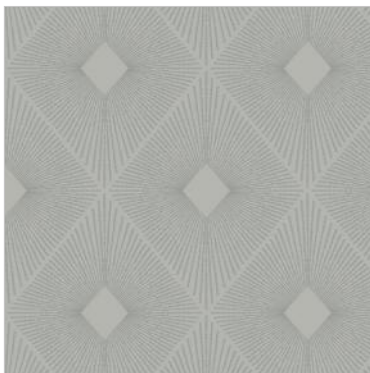

MD7132 - Metallic Accent