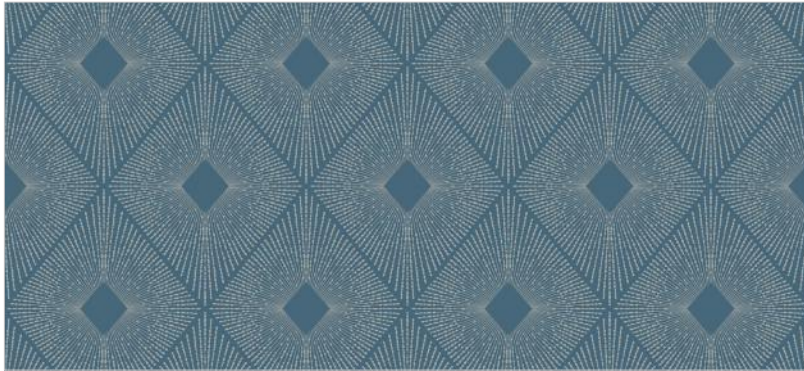

HARLOWE

MD7131 - Metallic Accent