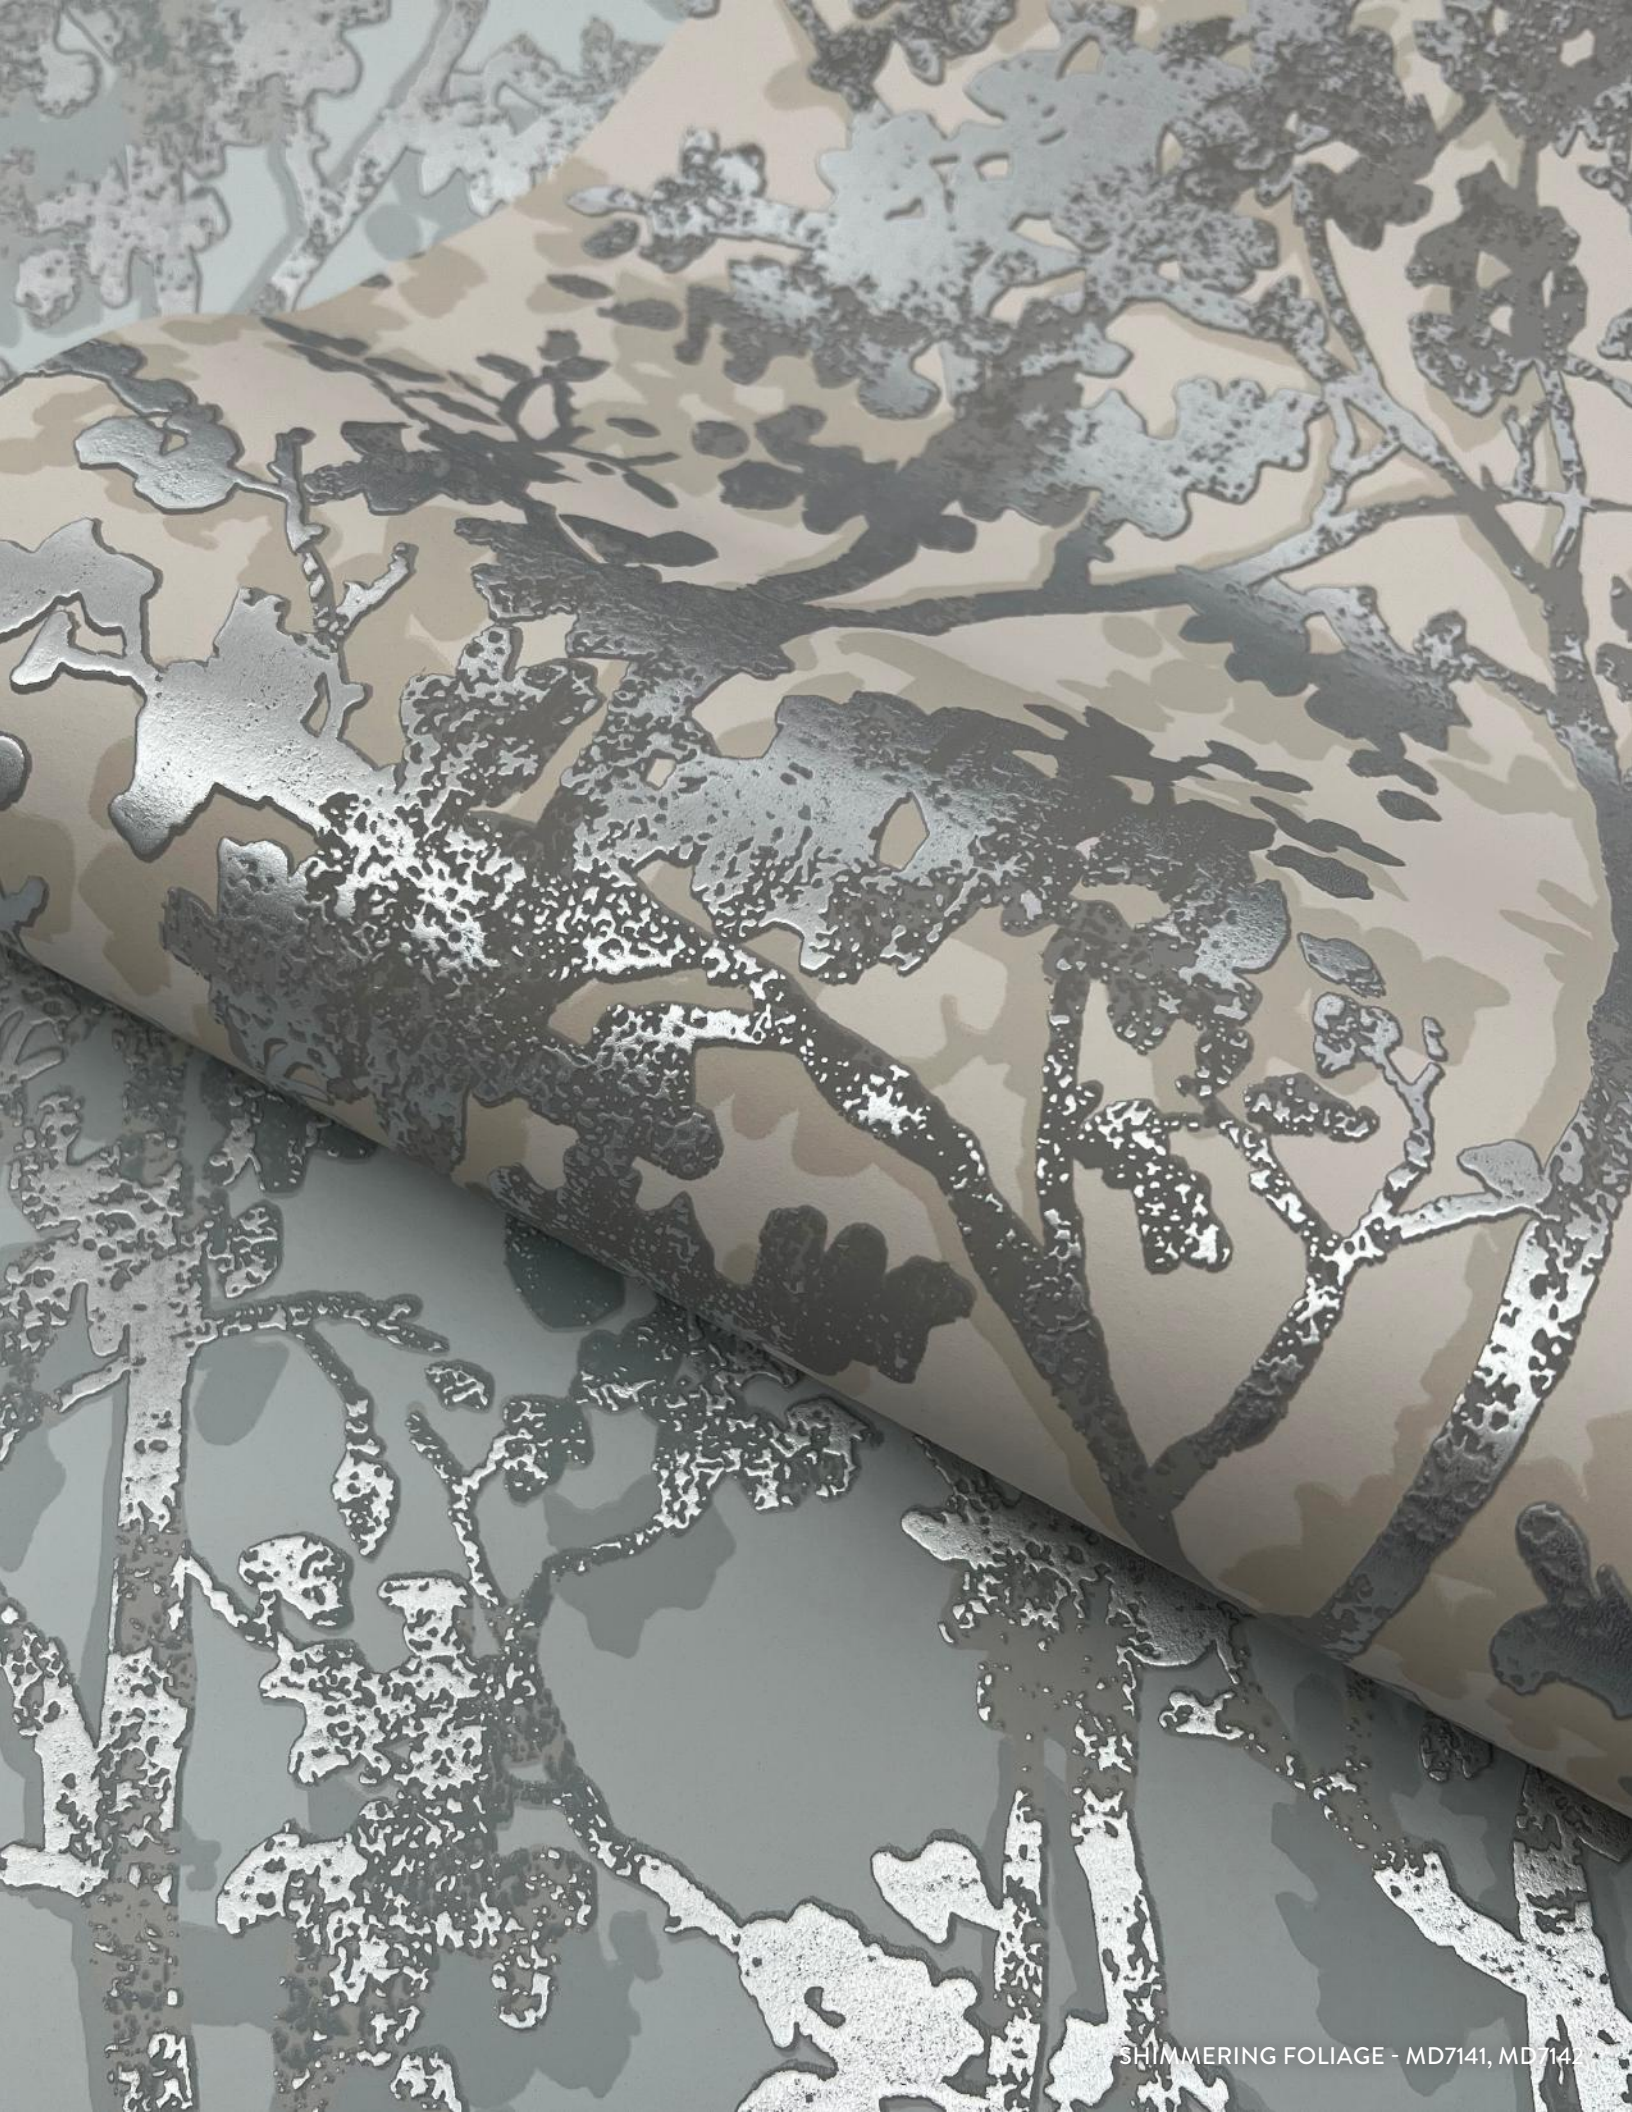

SHIMMERING FOLIAGE

Pattern Shimmering Foliage uses a palette of various combined precious metals to turn commonplace trees into a mesmerizing mysterious grove.

SHIMMERING FOLIAGE

MD7141 - Metallic Accent