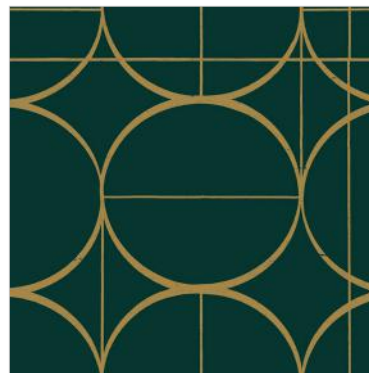

SUN CIRCLES

Sun Circle's perfect geometric form of circles, lines, and grids, when rendered in metallic, recall the streamlined elegance of the Art Deco style.

SUN CIRCLES

MD7201 - Metallic Accent

MD7202 - Shown on Opposite Page
Metallic Accent