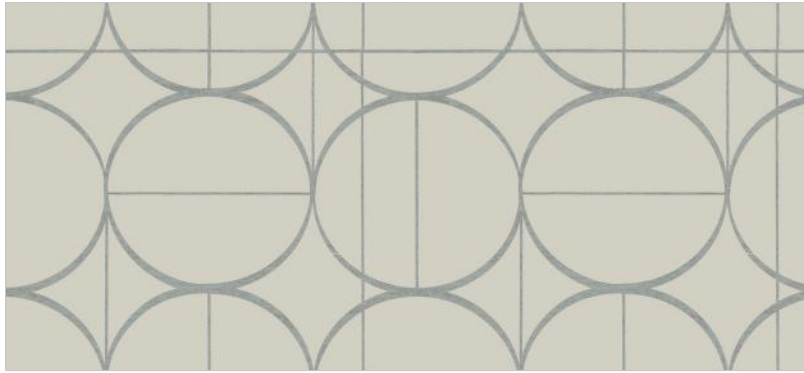

SUN CIRCLES

Sun Circle's perfect geometric form of circles, lines, and grids, when rendered in metallic, recall the streamlined elegance of the Art Deco style.

SUN CIRCLES

MD7201 - Metallic Accent

MD7202 - Shown on Opposite Page
Metallic Accent