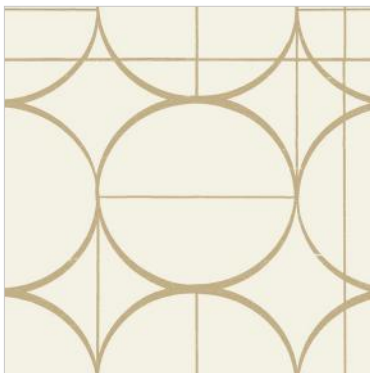

SUN CIRCLES

Sun Circle's perfect geometric form of circles, lines, and grids, when rendered in metallic, recall the streamlined elegance of the Art Deco style.

SUN CIRCLES

MD7201 - Metallic Accent

MD7202 - Shown on Opposite Page
Metallic Accent