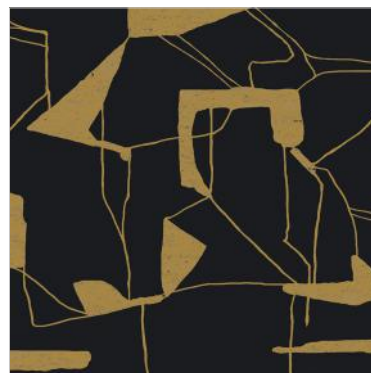

MD7115 - Shown on Opposite Page
Metallic Accent

Repeat 25.2 in (64,01 cm) - Roll Width 27 in (68,58 cm) - Roll Length 33 ft (10,05 m)
Raised Foil on Non-Woven - Price Code A

©Design Copyright York Wallcoverings, Inc., All Rights Reserved