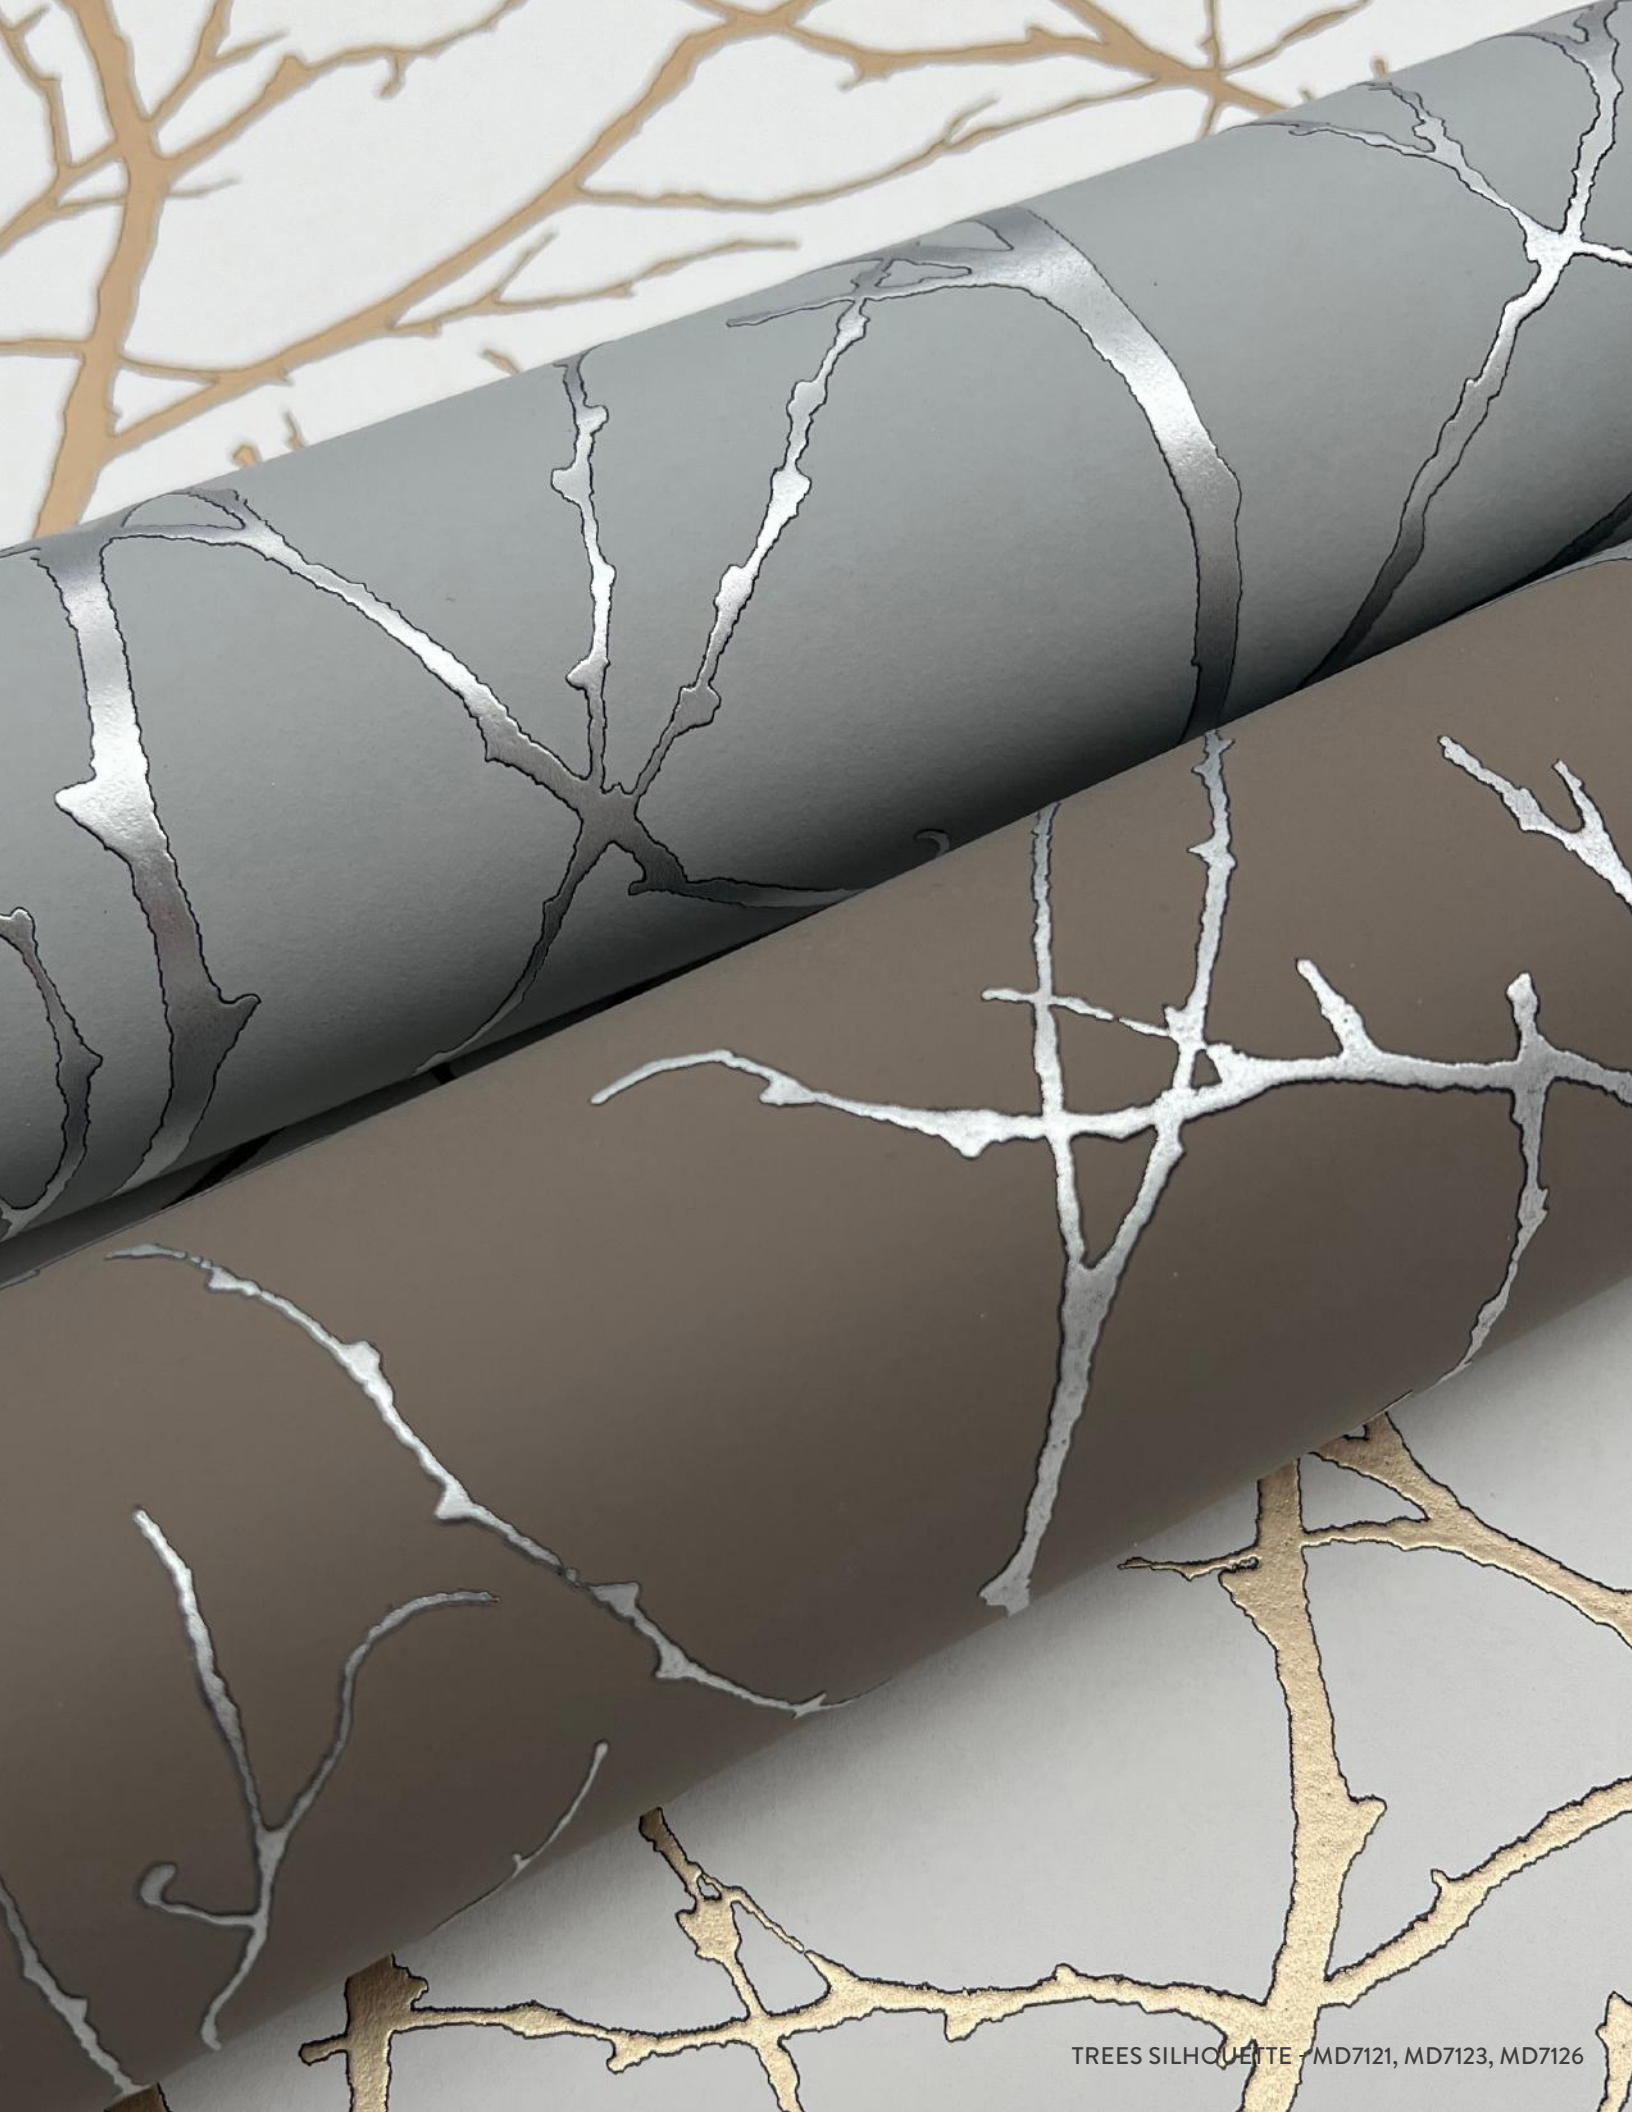

©Design Copyright York Wallcoverings, Inc., All Rights Reserved

TREES SILHOUETTE

The bare branches and twigs of pattern Trees Silhouette captivate and glow with modern metallic, enhancing their inherent natural beauty.