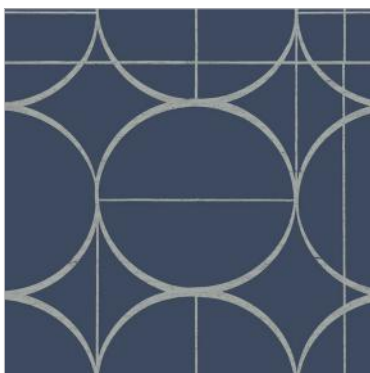

MD7204 - Metallic Accent