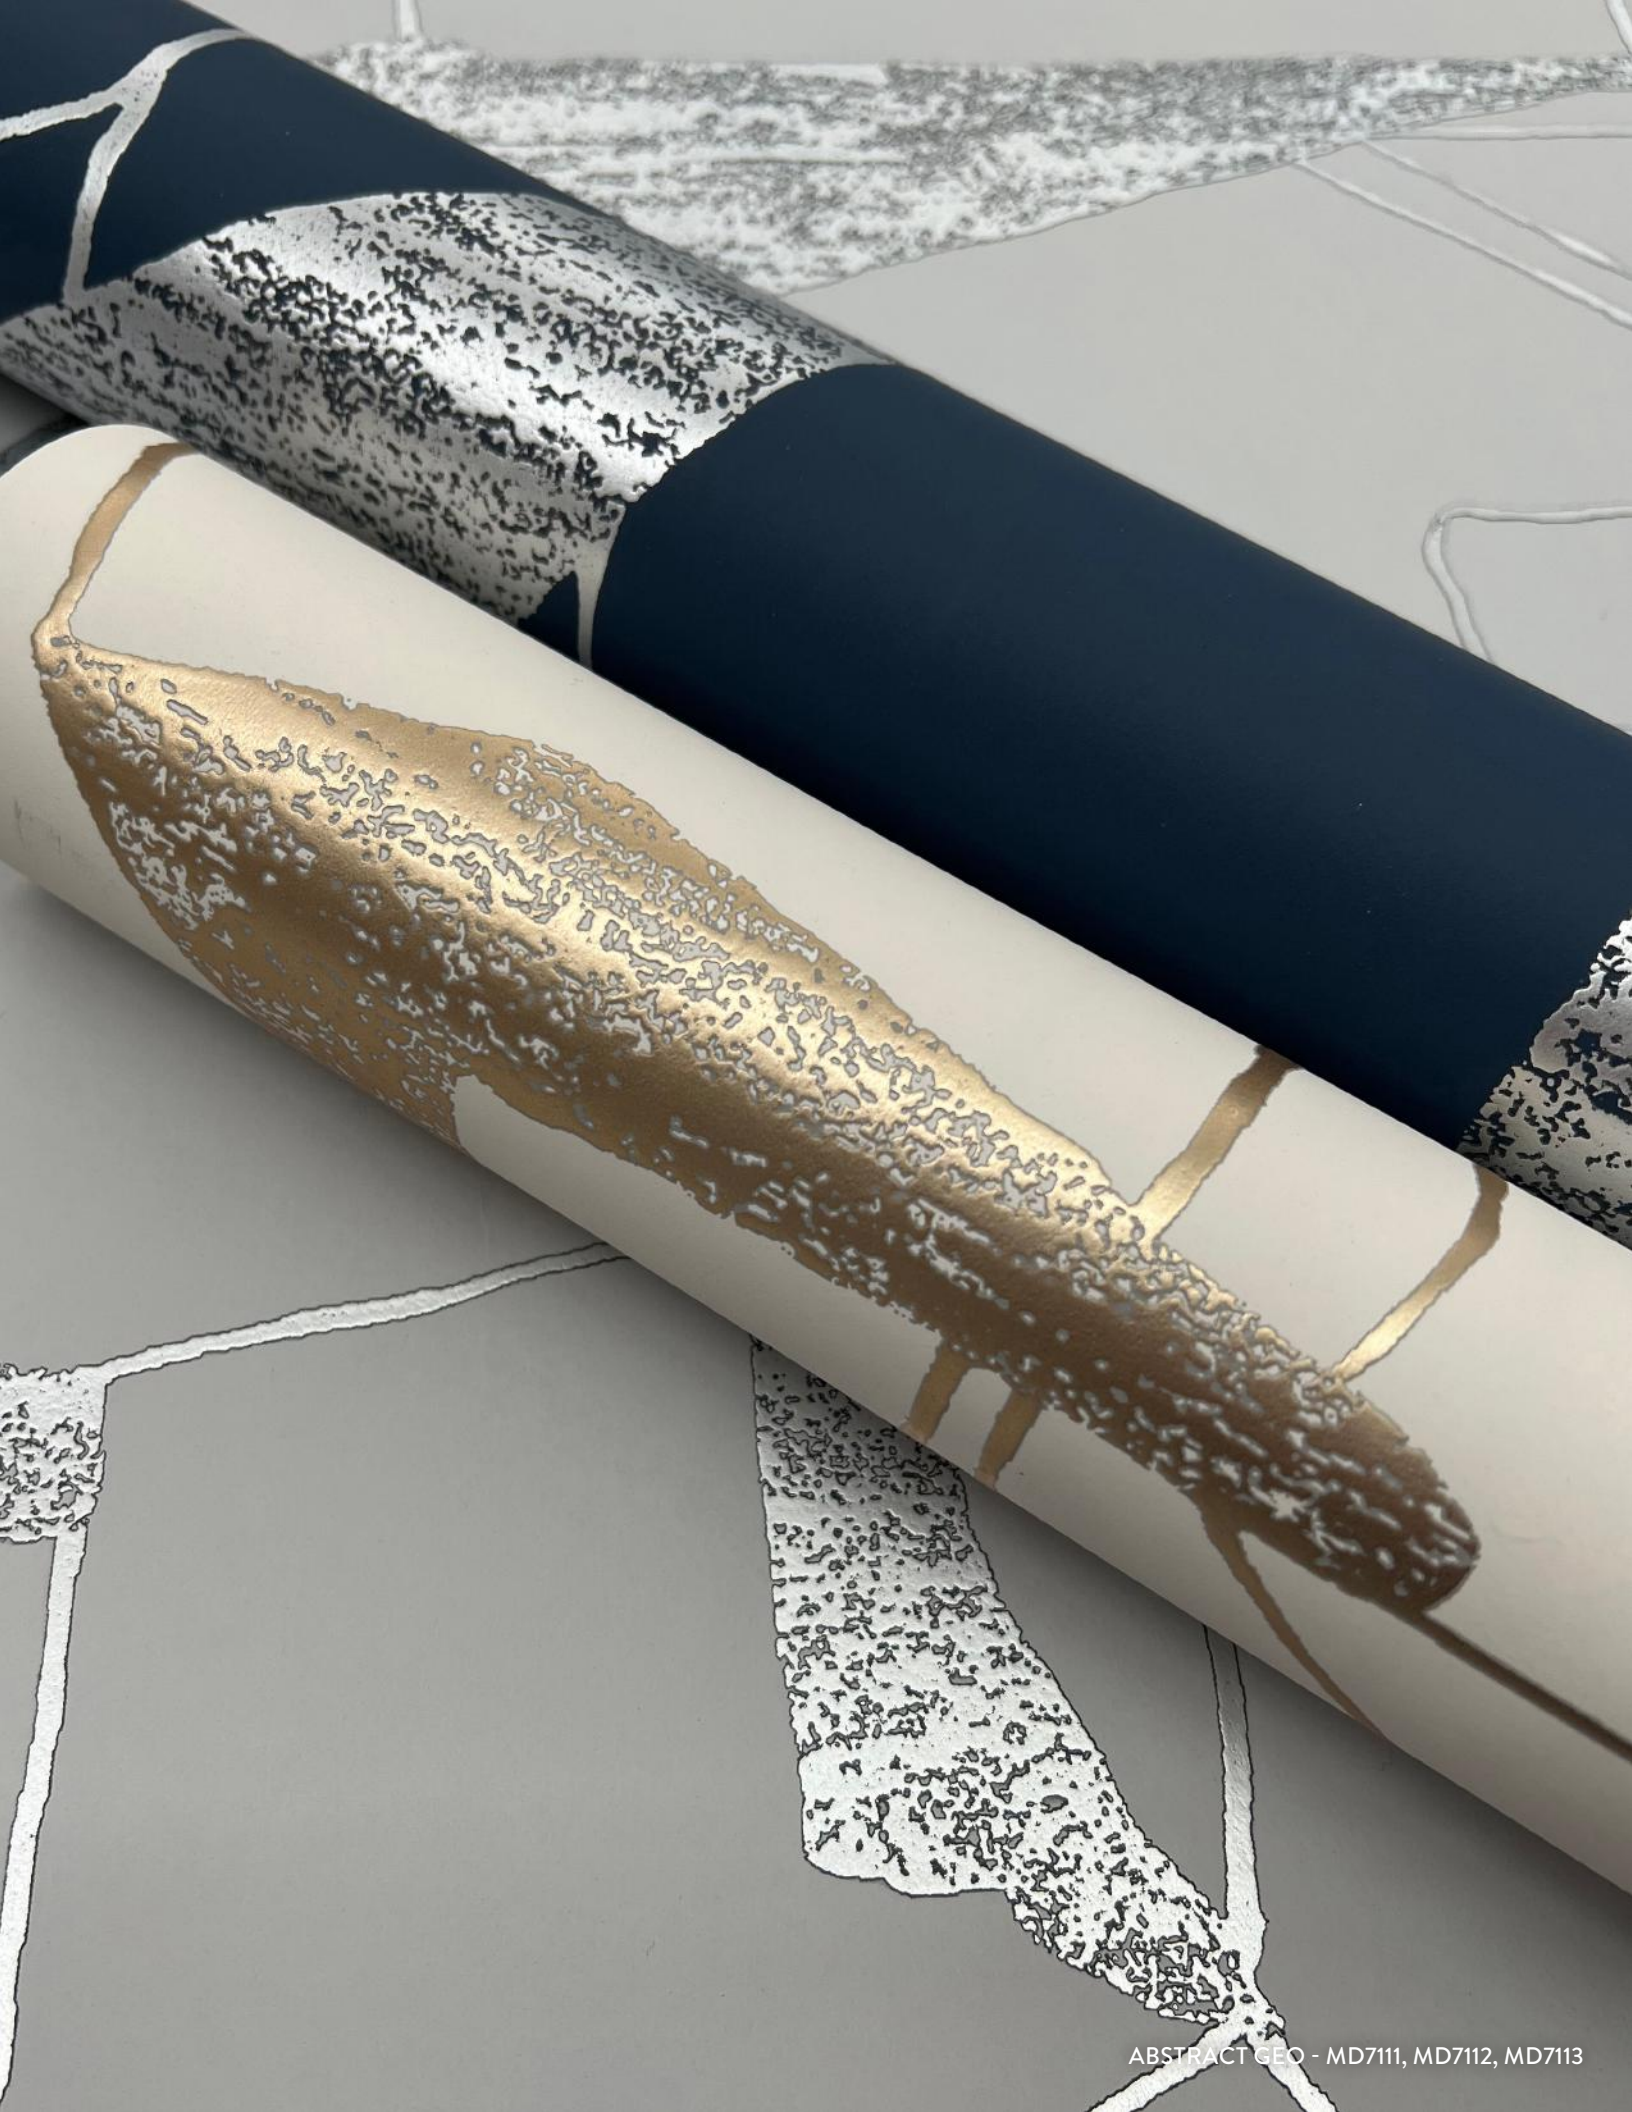

ABSTRACT GEO

An artistic Symbolist interpretation of geometric form, modern metallic pattern Abstract Geo uniquely defines its abstract shape.

A mid-century modern wooden console table with a glass top. The table features a dark wood finish, a glass top, and a lower shelf. It has four legs and two drawers with round knobs. On the table, there is a lamp with a dark shade and a gold base, a vase of white calla lilies, a gold ring-shaped object, and a stack of books. The books are titled "RYAN KORBAN VANITY FAIR 100 YEARS", "WILLIAM HEFNER", and "CHATEAU DES FLEURS". A dark blue box is on the lower shelf.