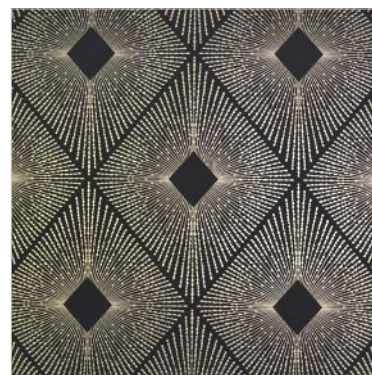

HARLOWE

MD7131 - Metallic Accent

MD7132 - Metallic Accent

MD7133 - Shown on Opposite Page
Metallic Accent

NW3592 - Metallic Accent

NW3593 - Metallic Accent

Repeat 12.6 in (32 cm) - Roll Width 20.8 in (52,83 cm) - Roll Length 32.8 ft (10 m)
Raised Foil on Non-Woven - Price Code A