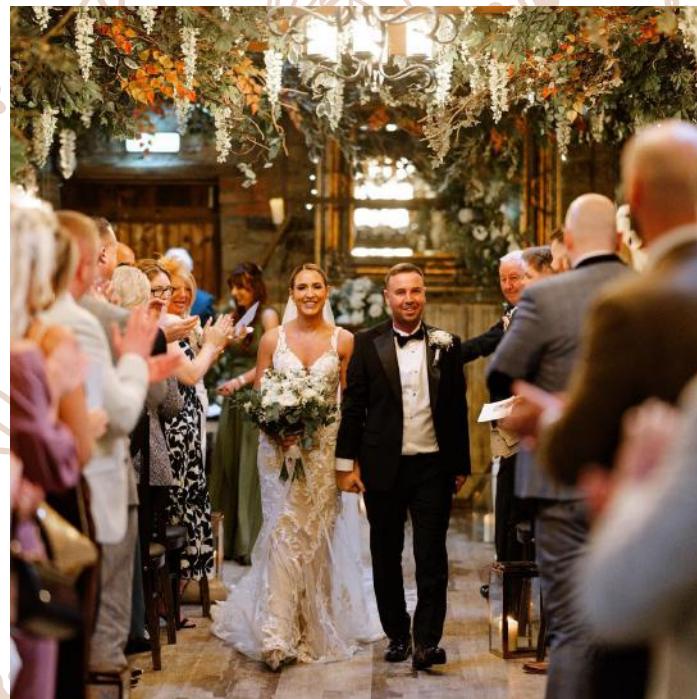

DURHAM SUITE VENUE BROCHURE

Our spacious and elegant Durham Suite was once a stone stable block and has been sensitively converted into a bright, beautiful space that is ideal for hosting all manner of celebrations.

Seating up to 150 guests banquet style, the Durham Suite is flooded with natural daylight and has access to a stunning private garden plus an outdoor 'Tipi Style' seating area with heaters and fur throws available.

*"A truly elegant and magical
venue for all occasions..."*