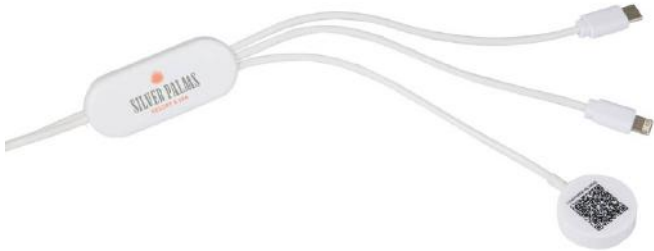

\$31.50

MOQ: 50

Decorate With:
 Digital Inkjet

1601-10
Hydro Flask® Tag Along Tote

Key Features:

- Packs down into interior pocket for easy storage
- Internal pocket with hook-and-loop closure
- Snap button closure

\$32.99

Decorate With:
 Embroidery | Digital Transfer | Color Print Silkscreen

MOQ: 24

SM-2265
Zili Silicone Food Storage Bag 16oz

Key Features:

- 16oz capacity - perfect for storing snacks, small meals, or essentials on the go
- Multi-purpose use - ideal for food storage, meal prep, and organizing non-food items like cosmetics, baby essentials, and pet food
- High-quality food-grade silicone - safe, durable, and built to last

\$10.93

MOQ: 36

Decorate With:
 Color Print SilkScreen

GUEST EXPERIENCE & LOYALTY

7143-79

Allcord 5-in-1 Charging Cable with Apple Watch Charger

Key Features:

- 5-in-1 design - Charges iOS, Android, USB-C devices, and Apple Watch with one cable.
- Built-in iWatch charger - Rare feature that sets this cable apart.
- Compact 14" length - Ideal for travel, desk setups, or bags.