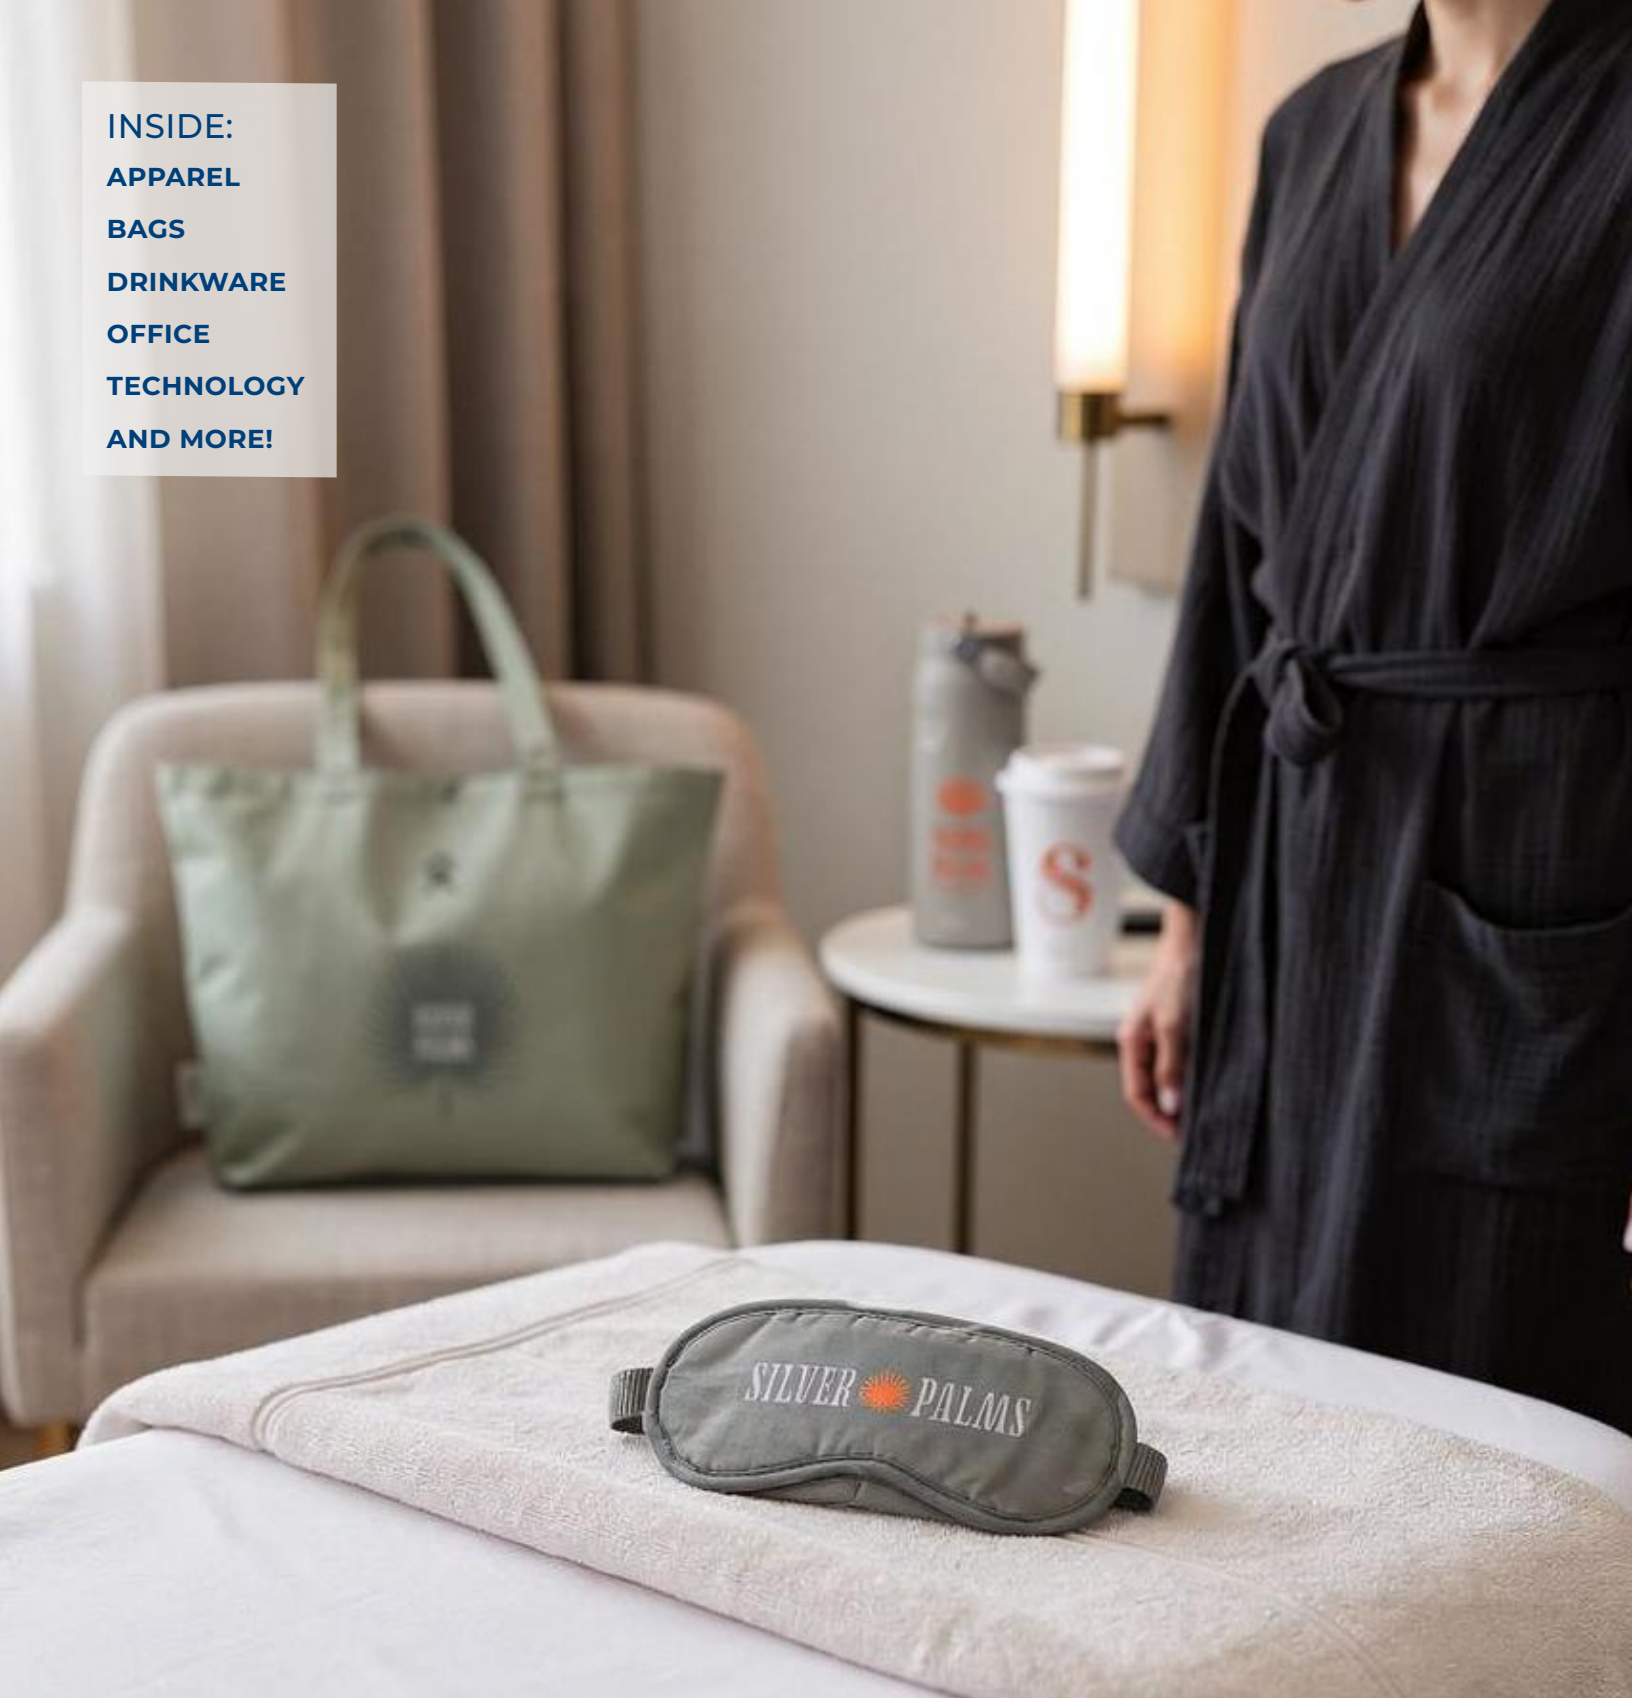

INSIDE:
APPAREL
BAGS
DRINKWARE
OFFICE
TECHNOLOGY
AND MORE!

IDEA GUIDE

Branded Merchandise Curated for the Hospitality Industry

IDEA GUIDE

Promotional products help hospitality brands deliver memorable experiences—whether it’s welcoming guests, rewarding staff, or enhancing events. This guide highlights ideas for employee engagement, guest appreciation, and event visibility that keep your brand top of mind long after checkout.