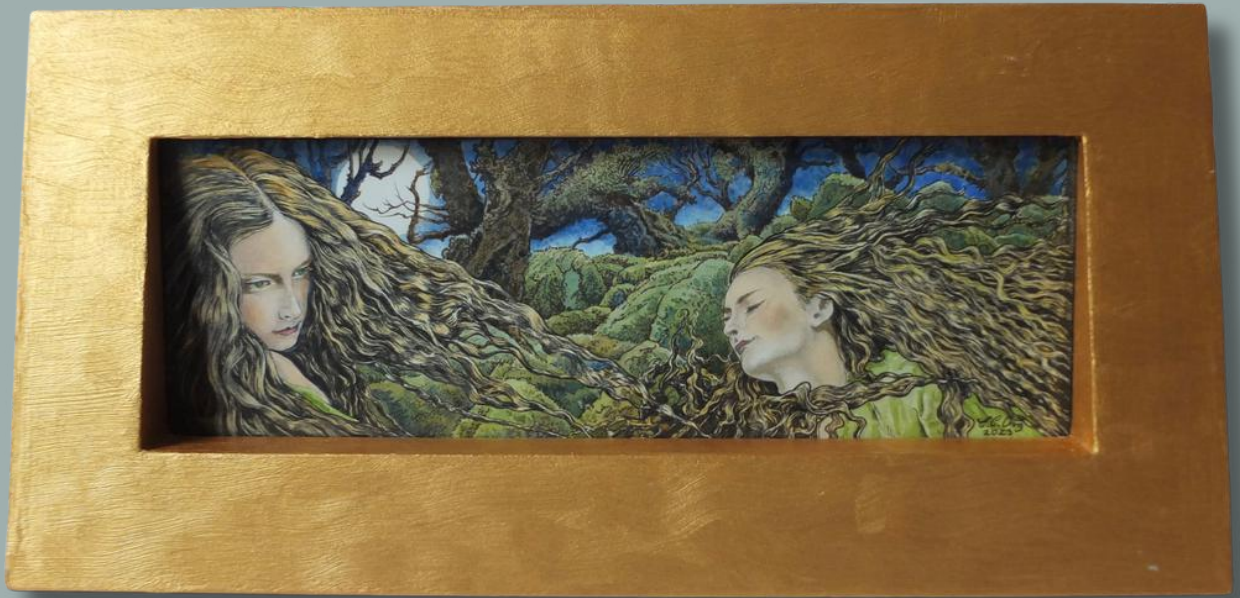

WOOD SPIRITS

Original pen and ink and watercolour painting
in block free-standing frame

by Ed Org

£ 200