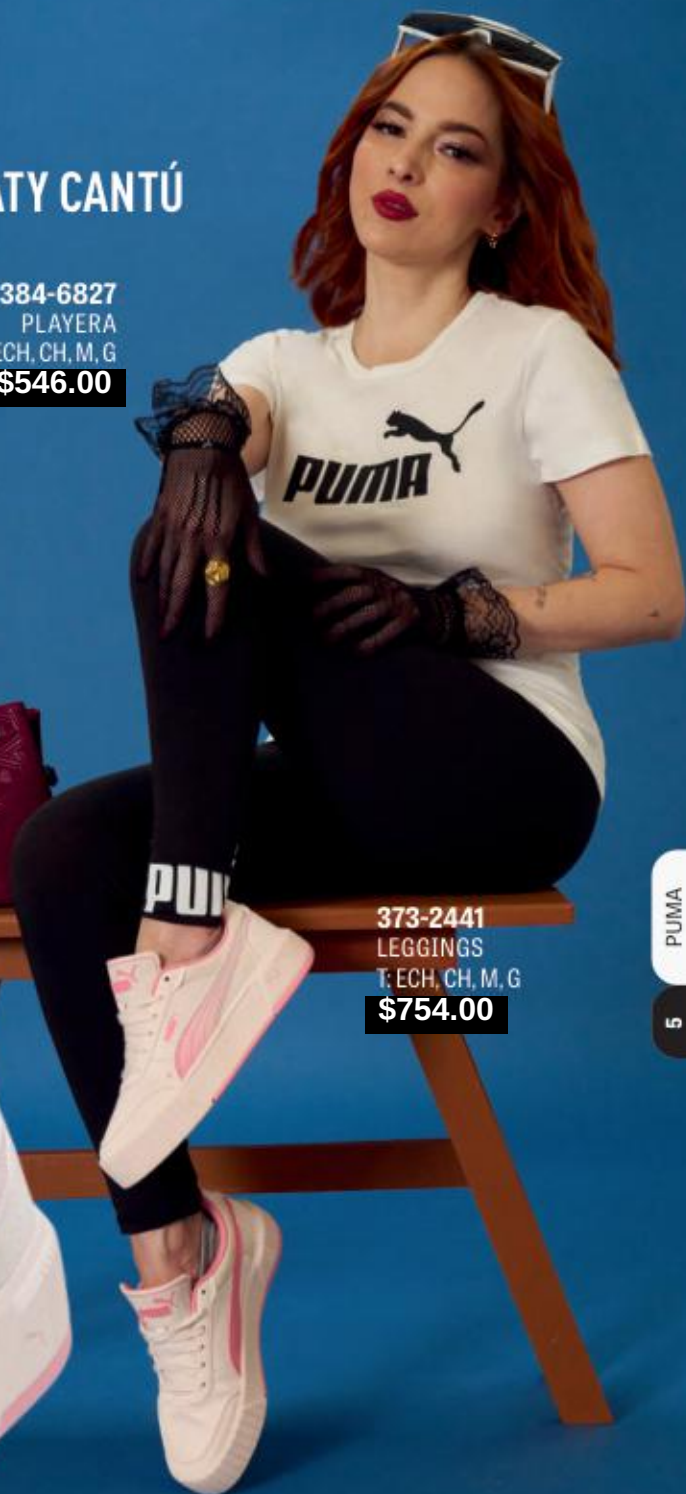

384-7121
PLAYERA
T: ECH, CH, M, G
\$962.00

384-6087
BOLSA
\$1,092.00

383-9201
► FLEXFOCUS LITE MODERN
T: 22-27

\$1,911.00

FOREVER.
BETTER.

FOREVER. FASTER.

PATY CANTÚ

384-6827
PLAYERA
T: ECH, CH, M, G
\$546.00