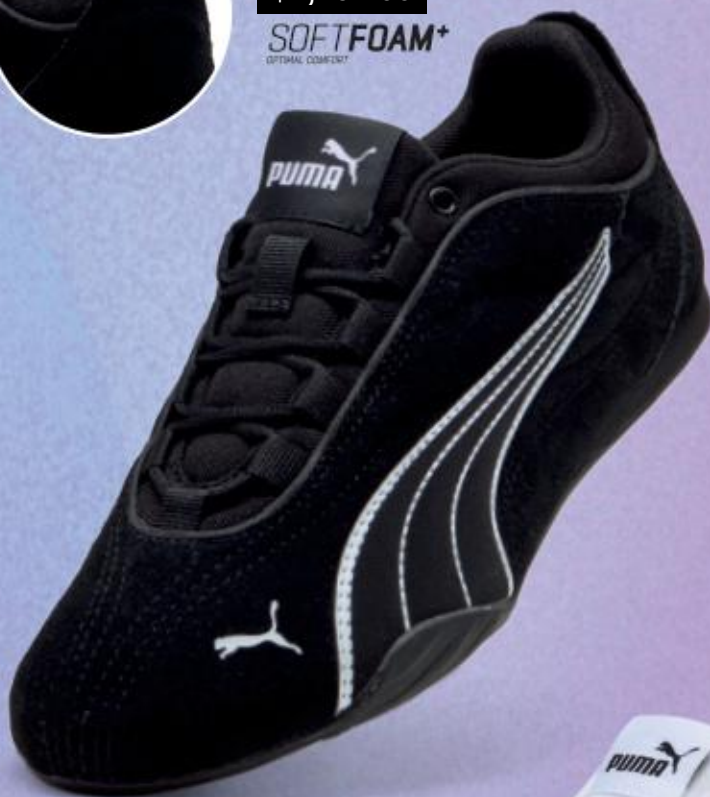

384-0108

► **CATCH SOLEIL SD**

T: 22-27

$2,262.00

SOFTFOAM+
OPTIMAL COMFORT